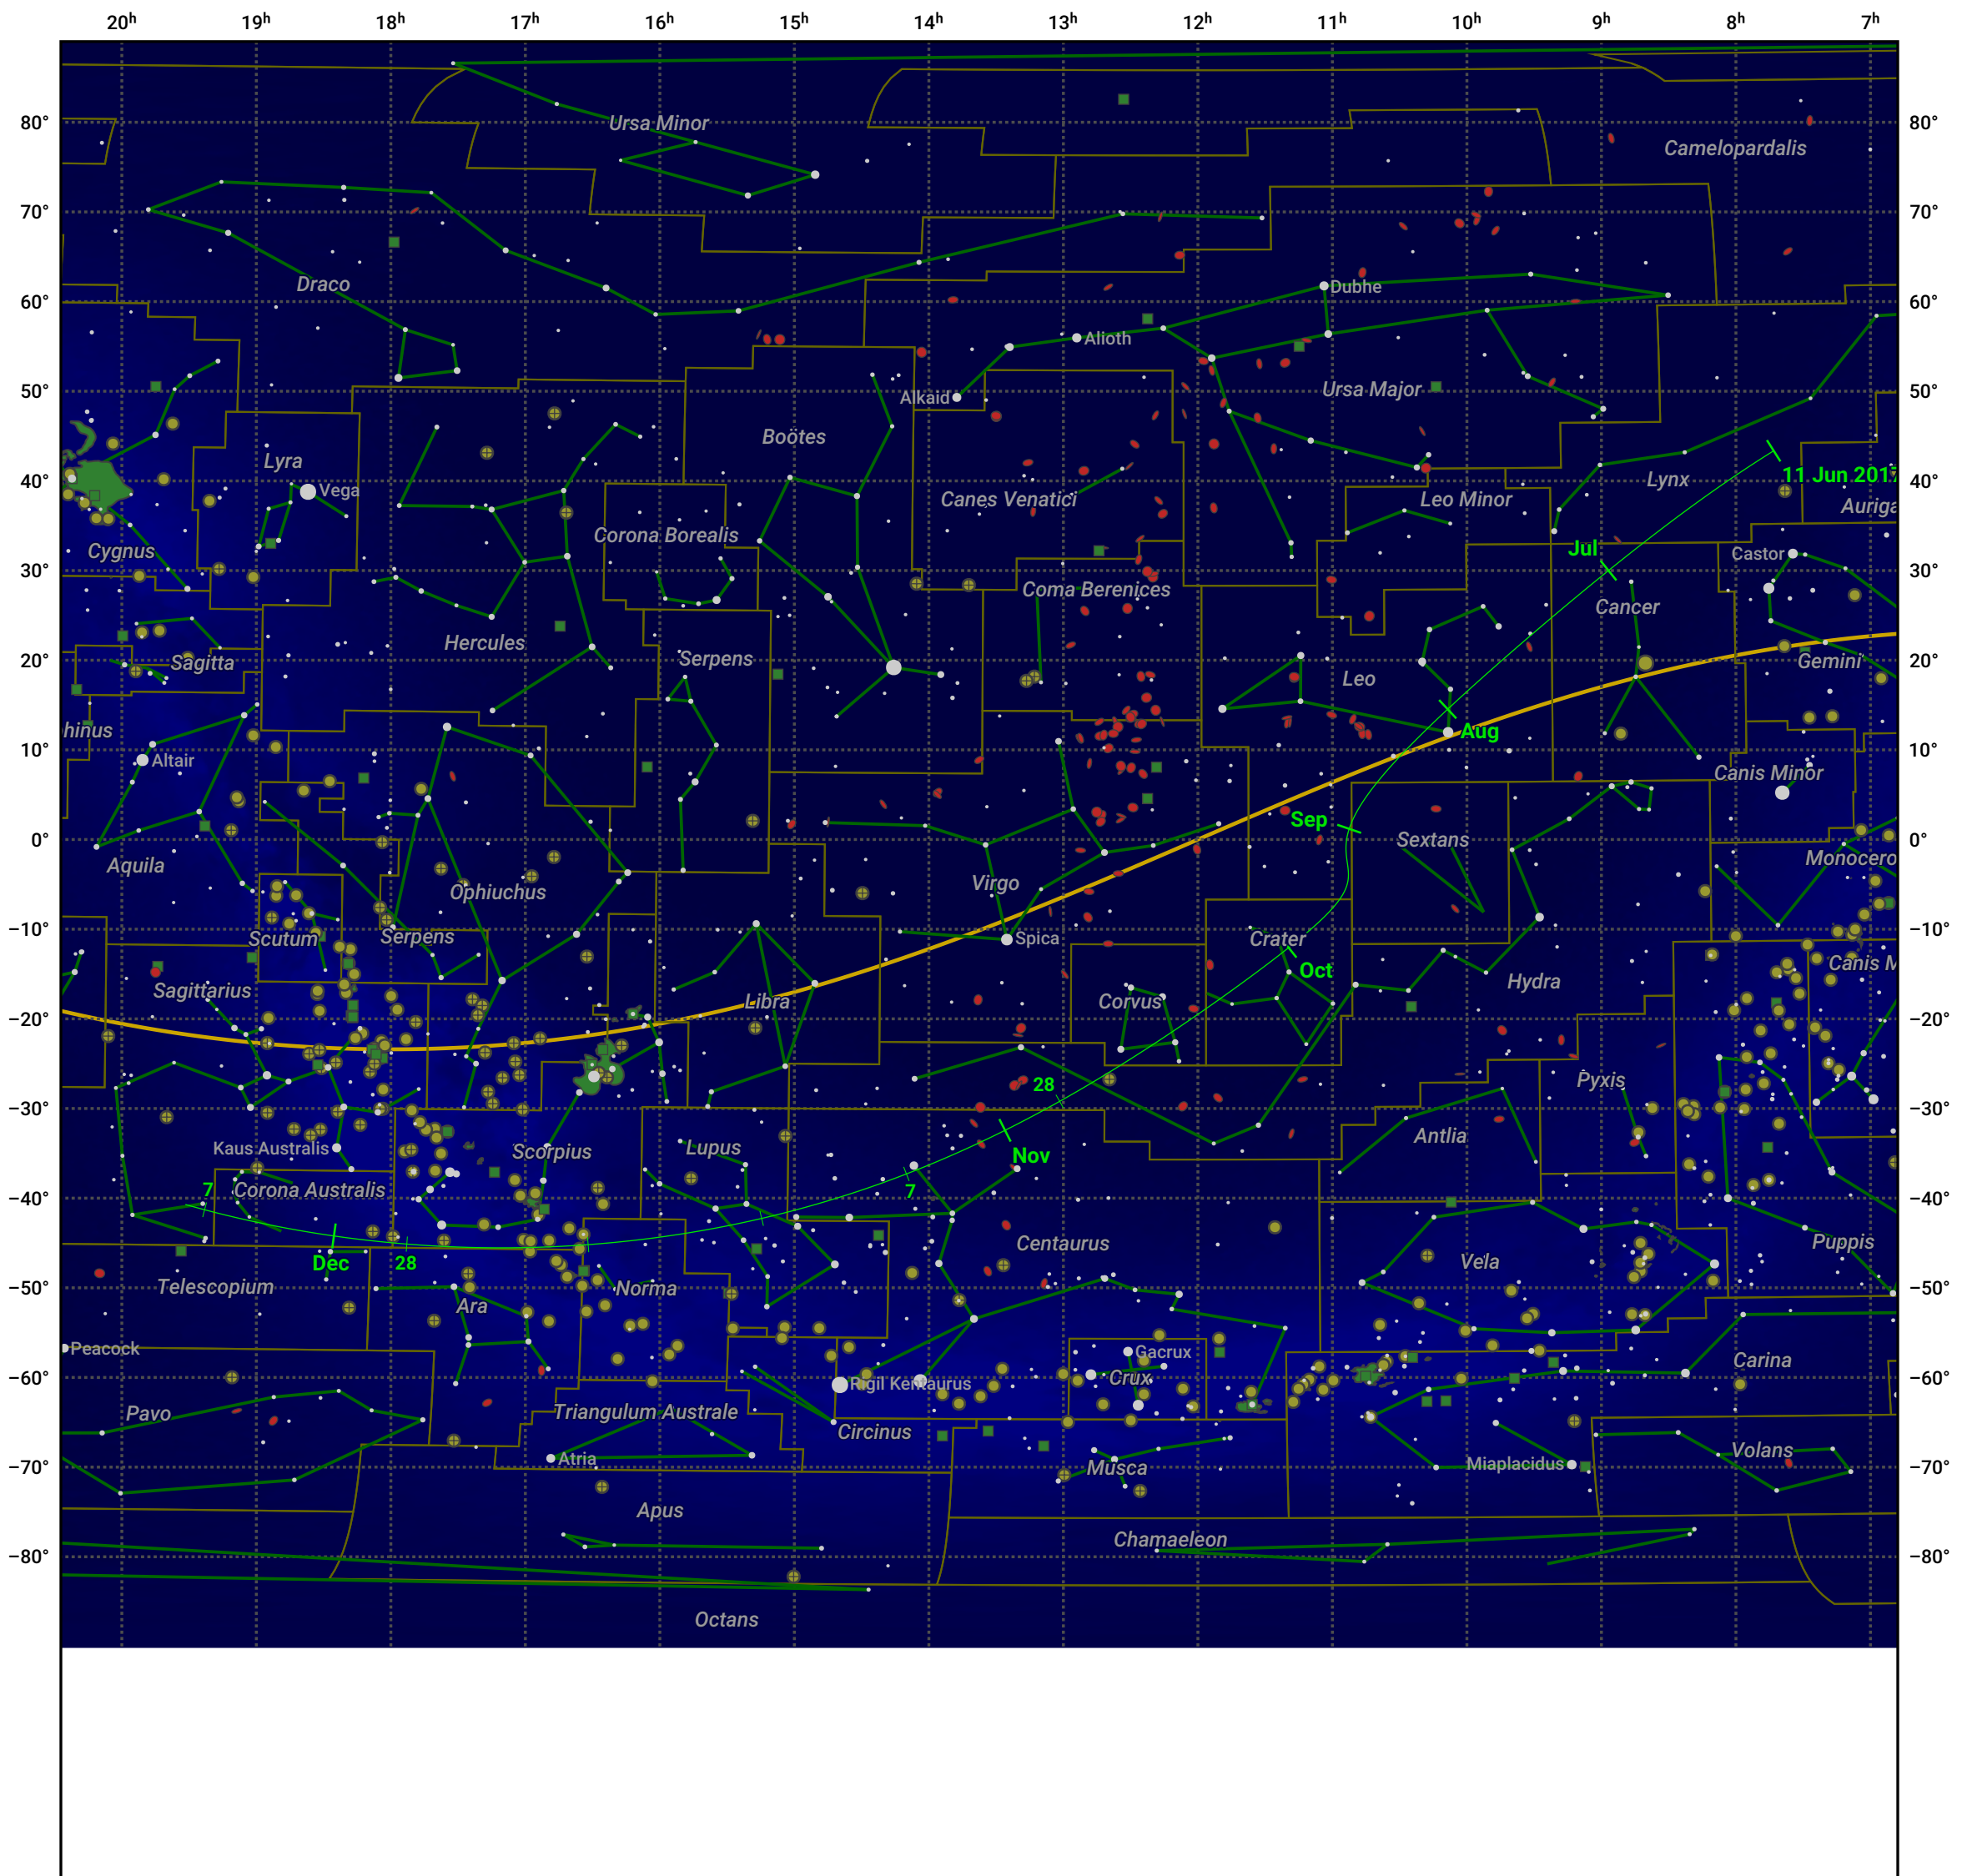

The path of 1I/ʻOumuamua starting on 11 Jun 2017

© Dominic Ford 2011–2024. Date markers placed at midnight UTC. Downloaded from <https://in-the-sky.org>

Magnitude scale: • 5.0 • 4.0 • 3.0 • 2.0 • 1.0 • 0.0 • -1.0

— Ecliptic Plane

● Galaxy ■ Bright nebula ● Open cluster ● Globular cluster

Date	Mag
2017 Jul 1	21.4
2017 Sep 1	20.7
2017 Nov 1	20.4