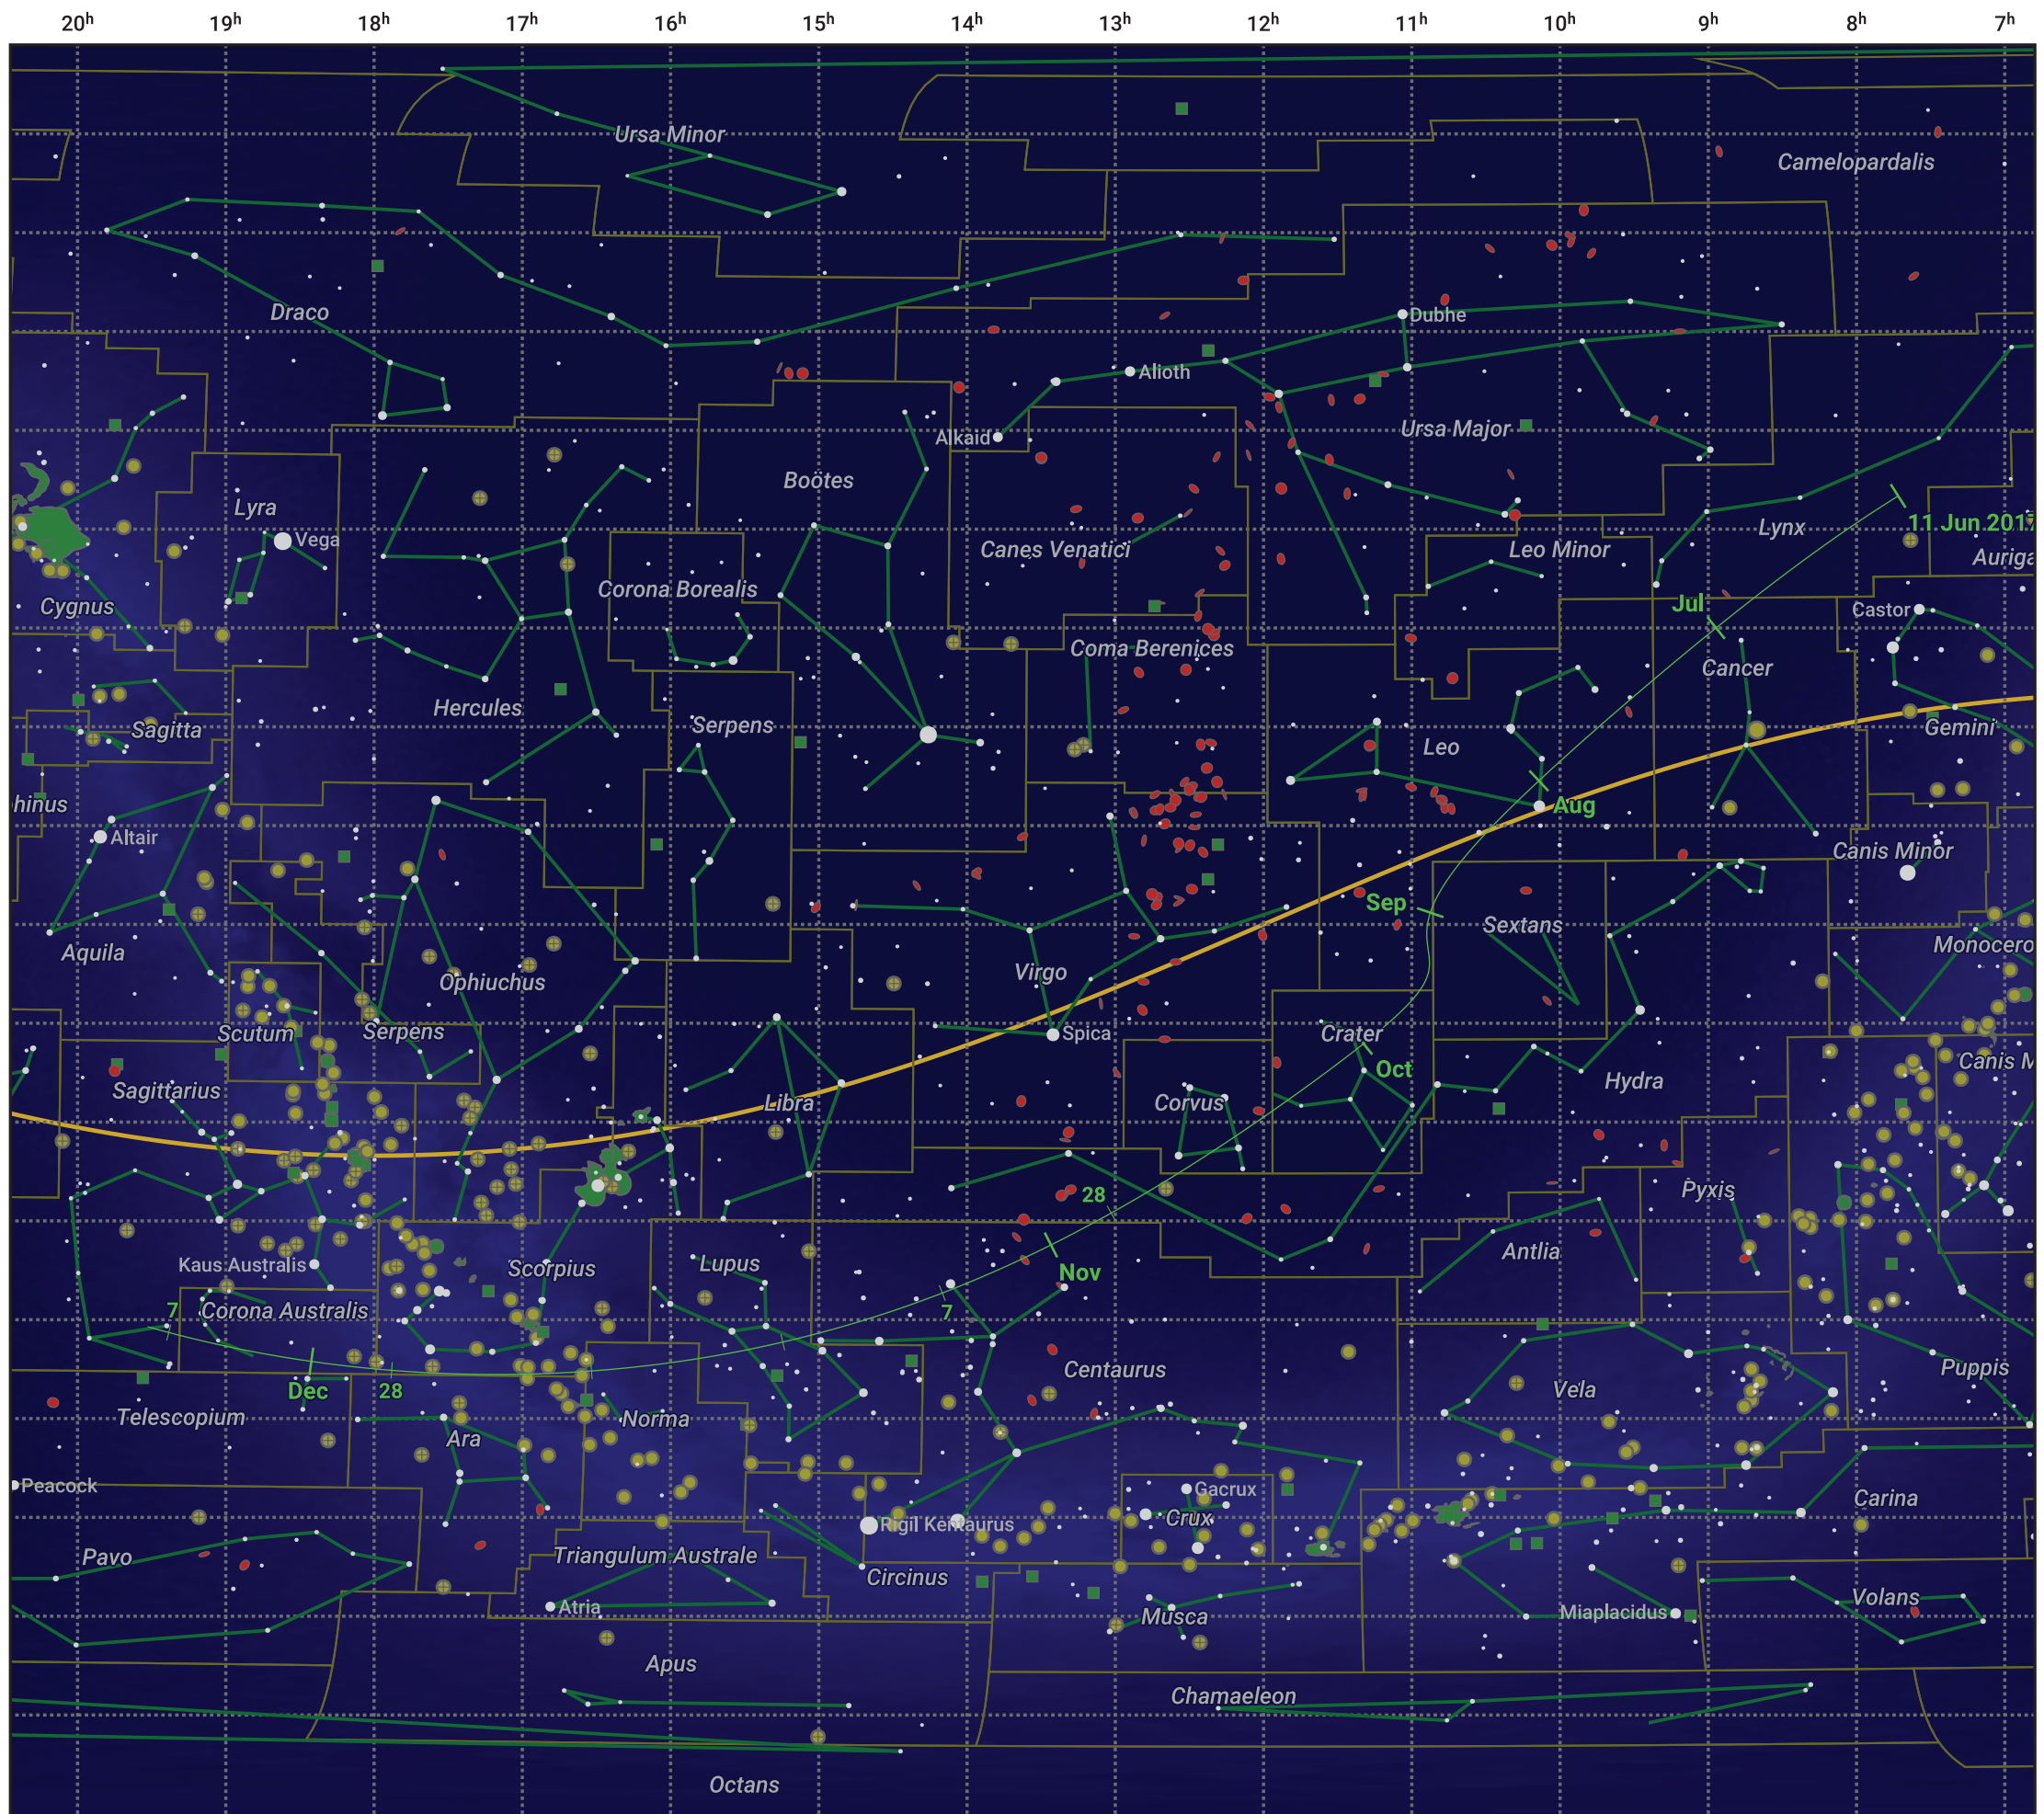

The path of 1I/ʻOumuamua starting on 11 Jun 2017

Magnitude scale: 5.0 4.0 3.0 2.0 1.0 0.0 -1.0

Ecliptic Plane

Galaxy Bright nebula Open cluster Globular cluster

Date	Mag
2017 Jul 1	21.4
2017 Sep 1	20.7
2017 Nov 1	20.4