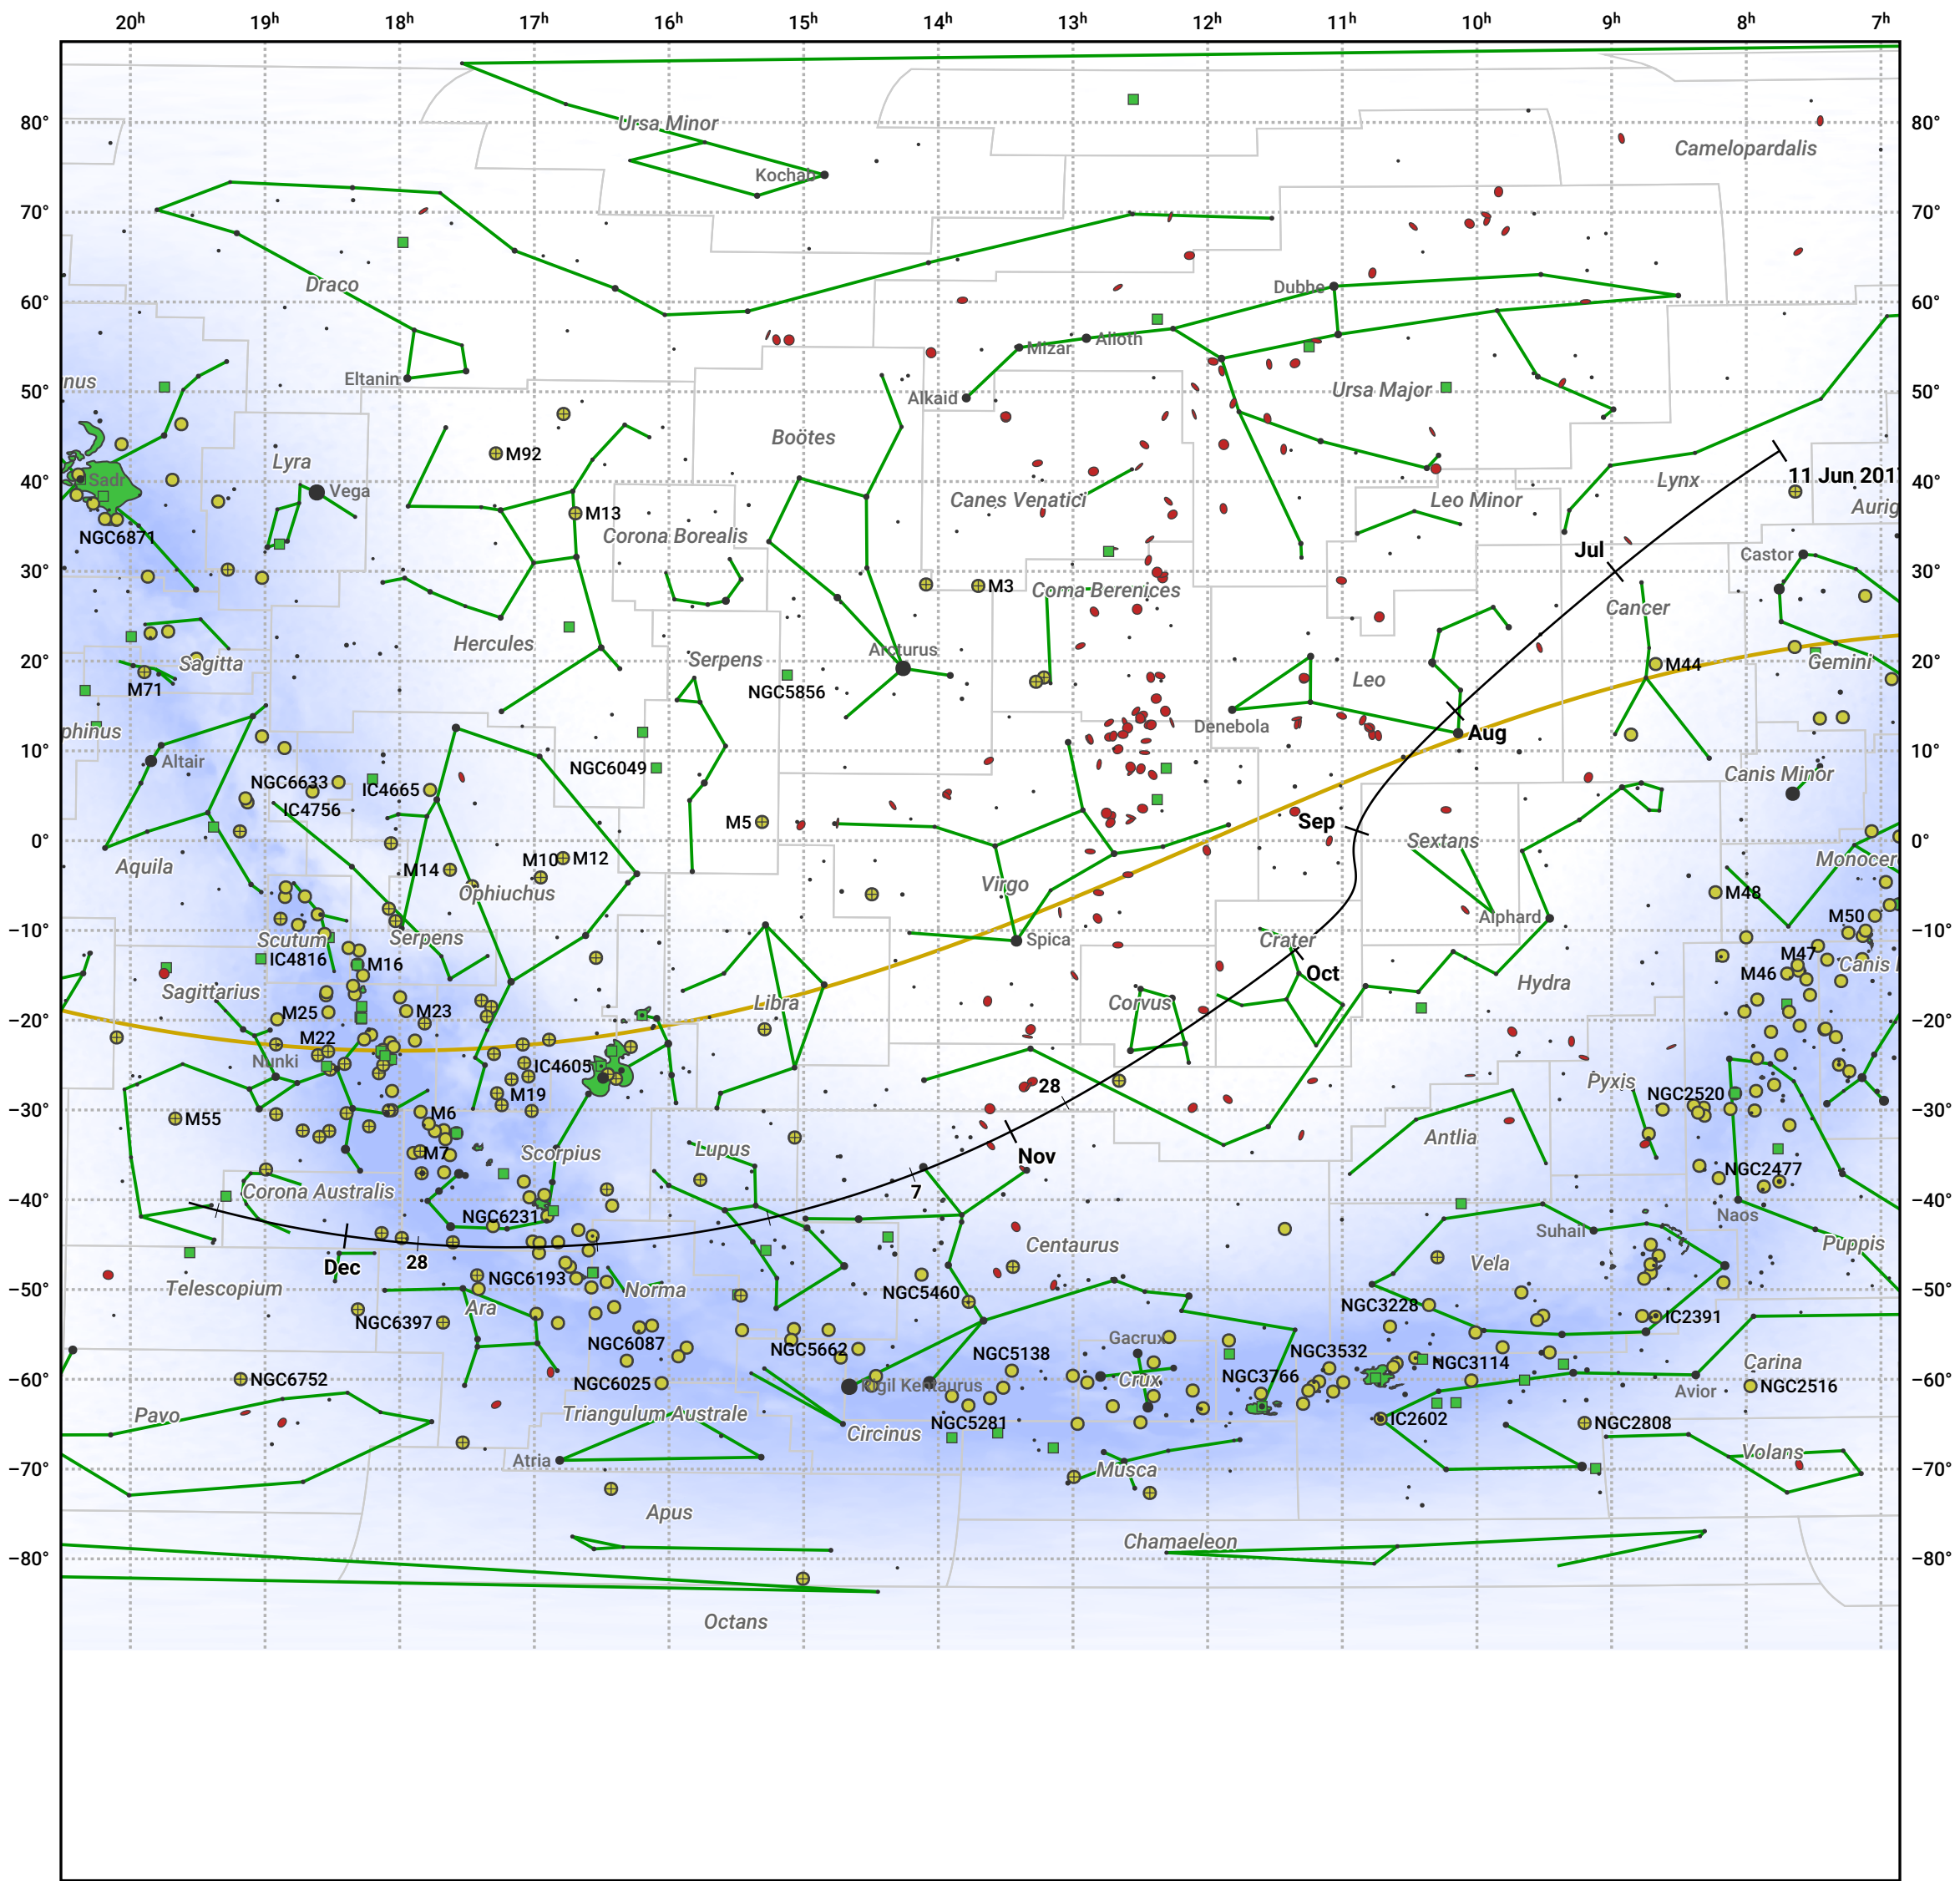

# The path of 1I/ʻOumuamua starting on 11 Jun 2017

© Dominic Ford 2011–2024. Date markers placed at midnight UTC. Downloaded from <https://in-the-sky.org>

Magnitude scale:    • 5.0    • 4.0    • 3.0    • 2.0    • 1.0    • 0.0    • -1.0

— Ecliptic Plane

● Galaxy    ■ Bright nebula    ● Open cluster    ⊕ Globular cluster

Date	Mag
2017 Jul 1	21.4
2017 Sep 1	20.7
2017 Nov 1	20.4