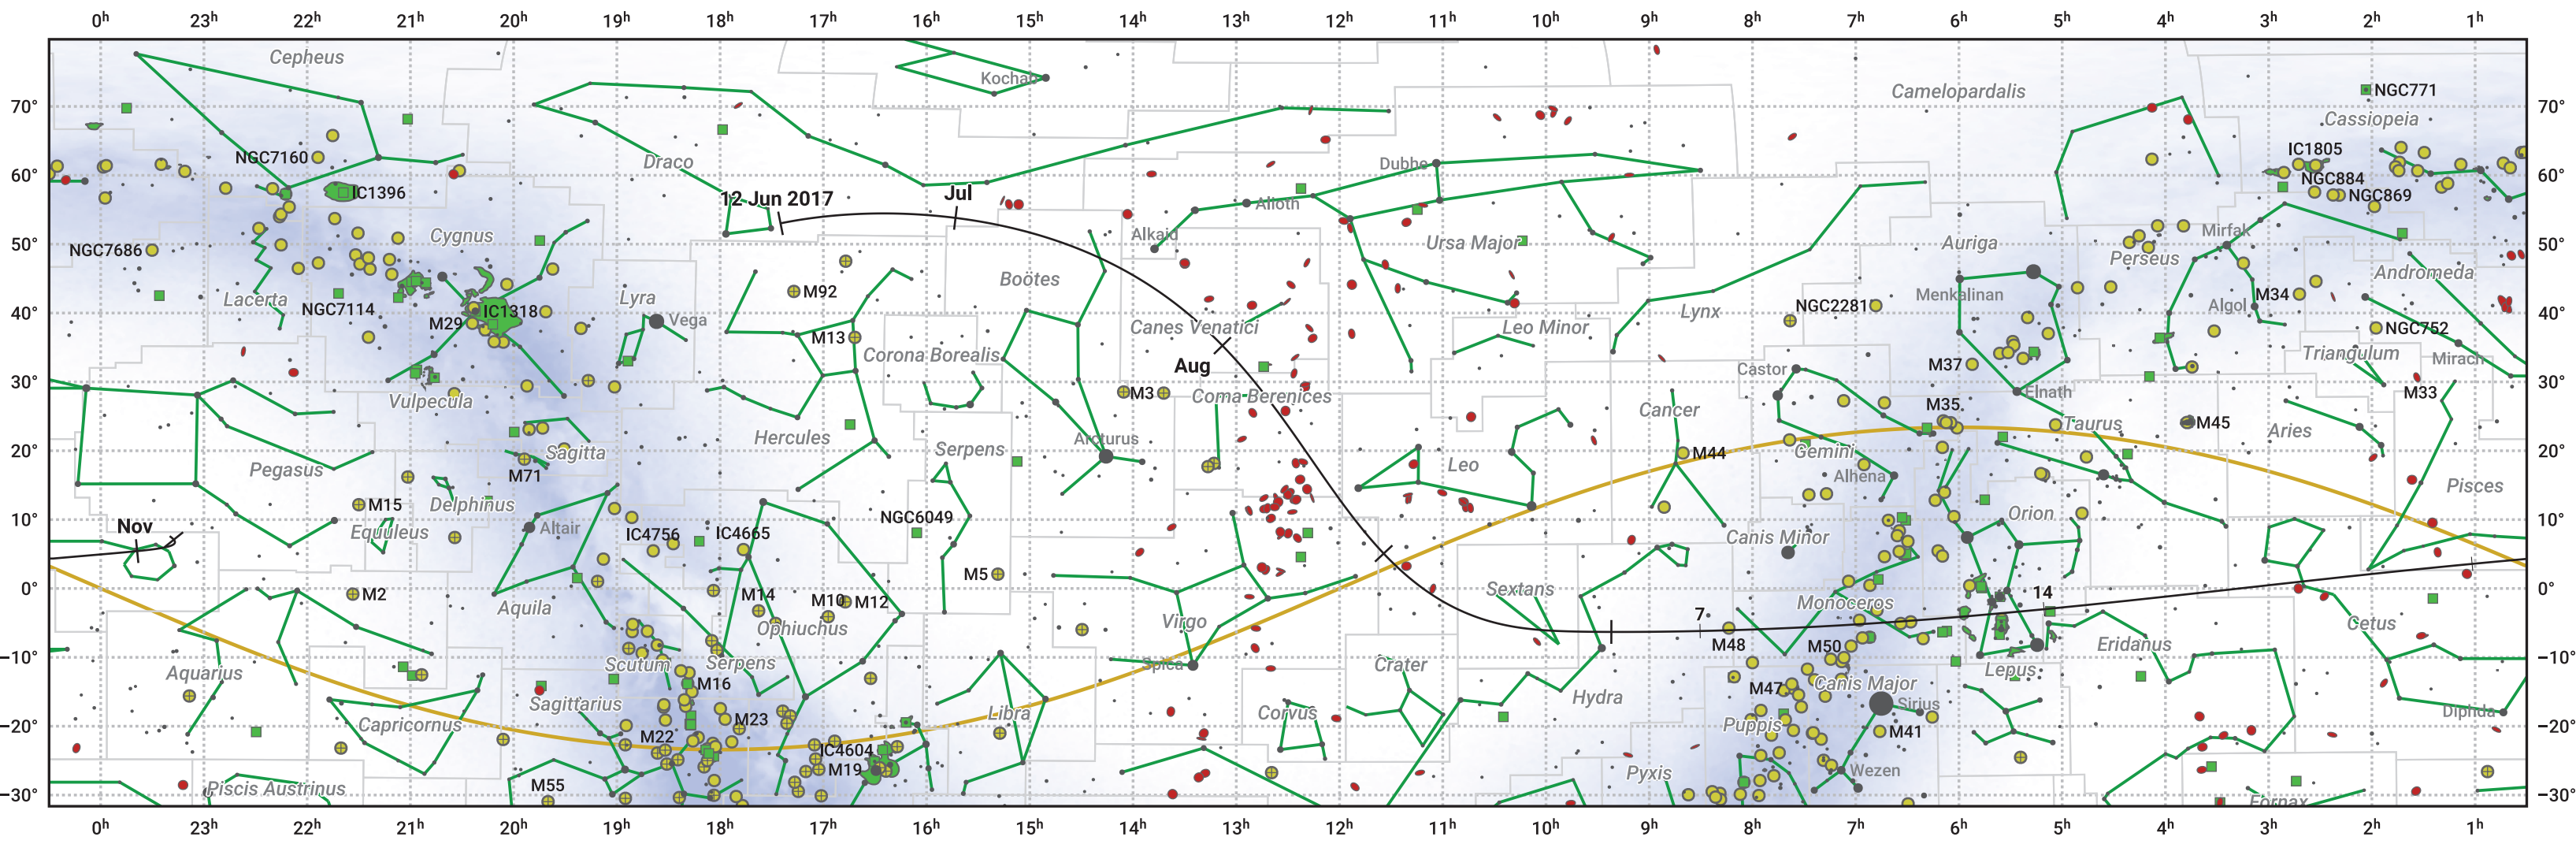

The path of 1I/ Oumuamua starting on 12 Jun 2017

© Dominic Ford 2011–2024. Date markers placed at midnight UTC. Downloaded from <https://in-the-sky.org>

Magnitude scale: 5.0 4.0 3.0 2.0 1.0 0.0 -1.0 -2.0

— Ecliptic Plane

Galaxy Bright nebula Open cluster + Globular cluster

Date	Mag
2017 Jul 1	25.4
2017 Jul 6	25.2
2017 Jul 29	24.2
2017 Aug 17	23.1
2017 Aug 28	22.1
2017 Sep 1	21.6
2017 Sep 4	21.1
2017 Oct 9	20.0
2017 Oct 23	21.2
2017 Oct 28	22.3
2017 Nov 1	22.9
2017 Nov 4	23.4
2017 Nov 13	24.4
2017 Nov 25	25.5