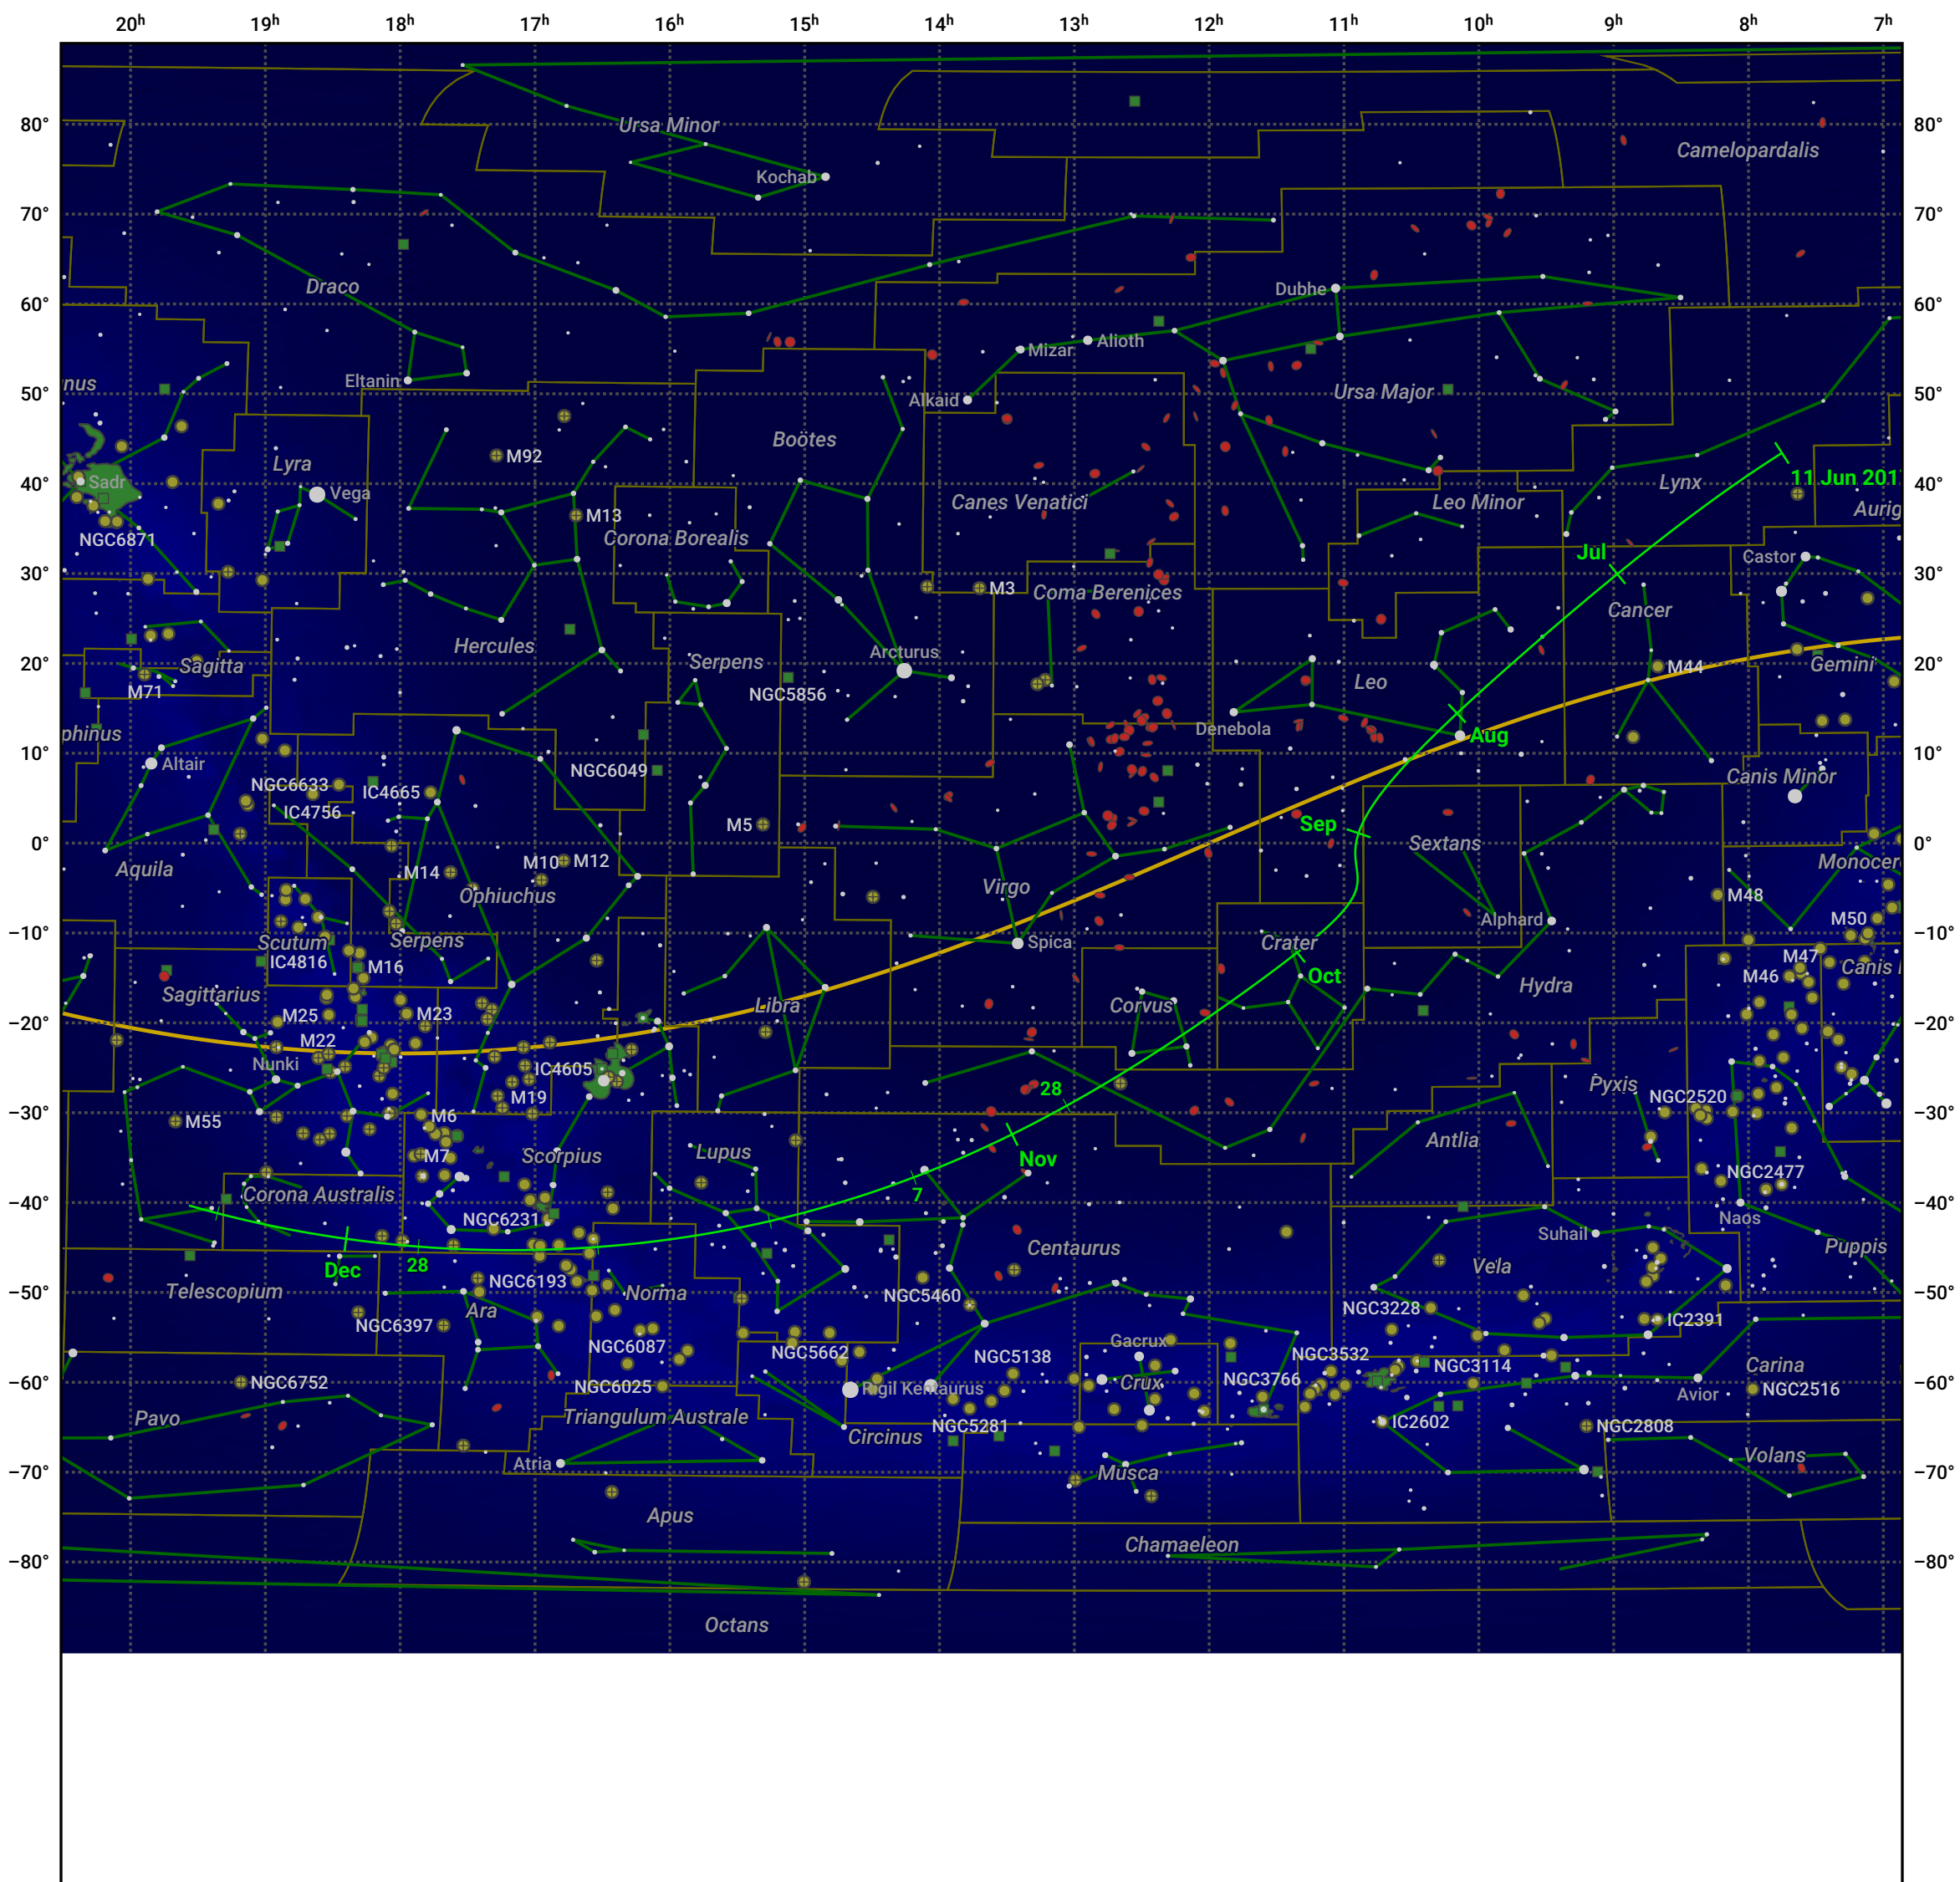

# The path of 1I/ʻOumuamua starting on 11 Jun 2017

© Dominic Ford 2011–2024. Date markers placed at midnight UTC. Downloaded from <https://in-the-sky.org>

Magnitude scale: • 5.0 • 4.0 • 3.0 • 2.0 • 1.0 • 0.0 • -1.0

— Ecliptic Plane

● Galaxy    ■ Bright nebula    ● Open cluster    ● Globular cluster

Date	Mag
2017 Jul 1	21.4
2017 Sep 1	20.7
2017 Nov 1	20.4