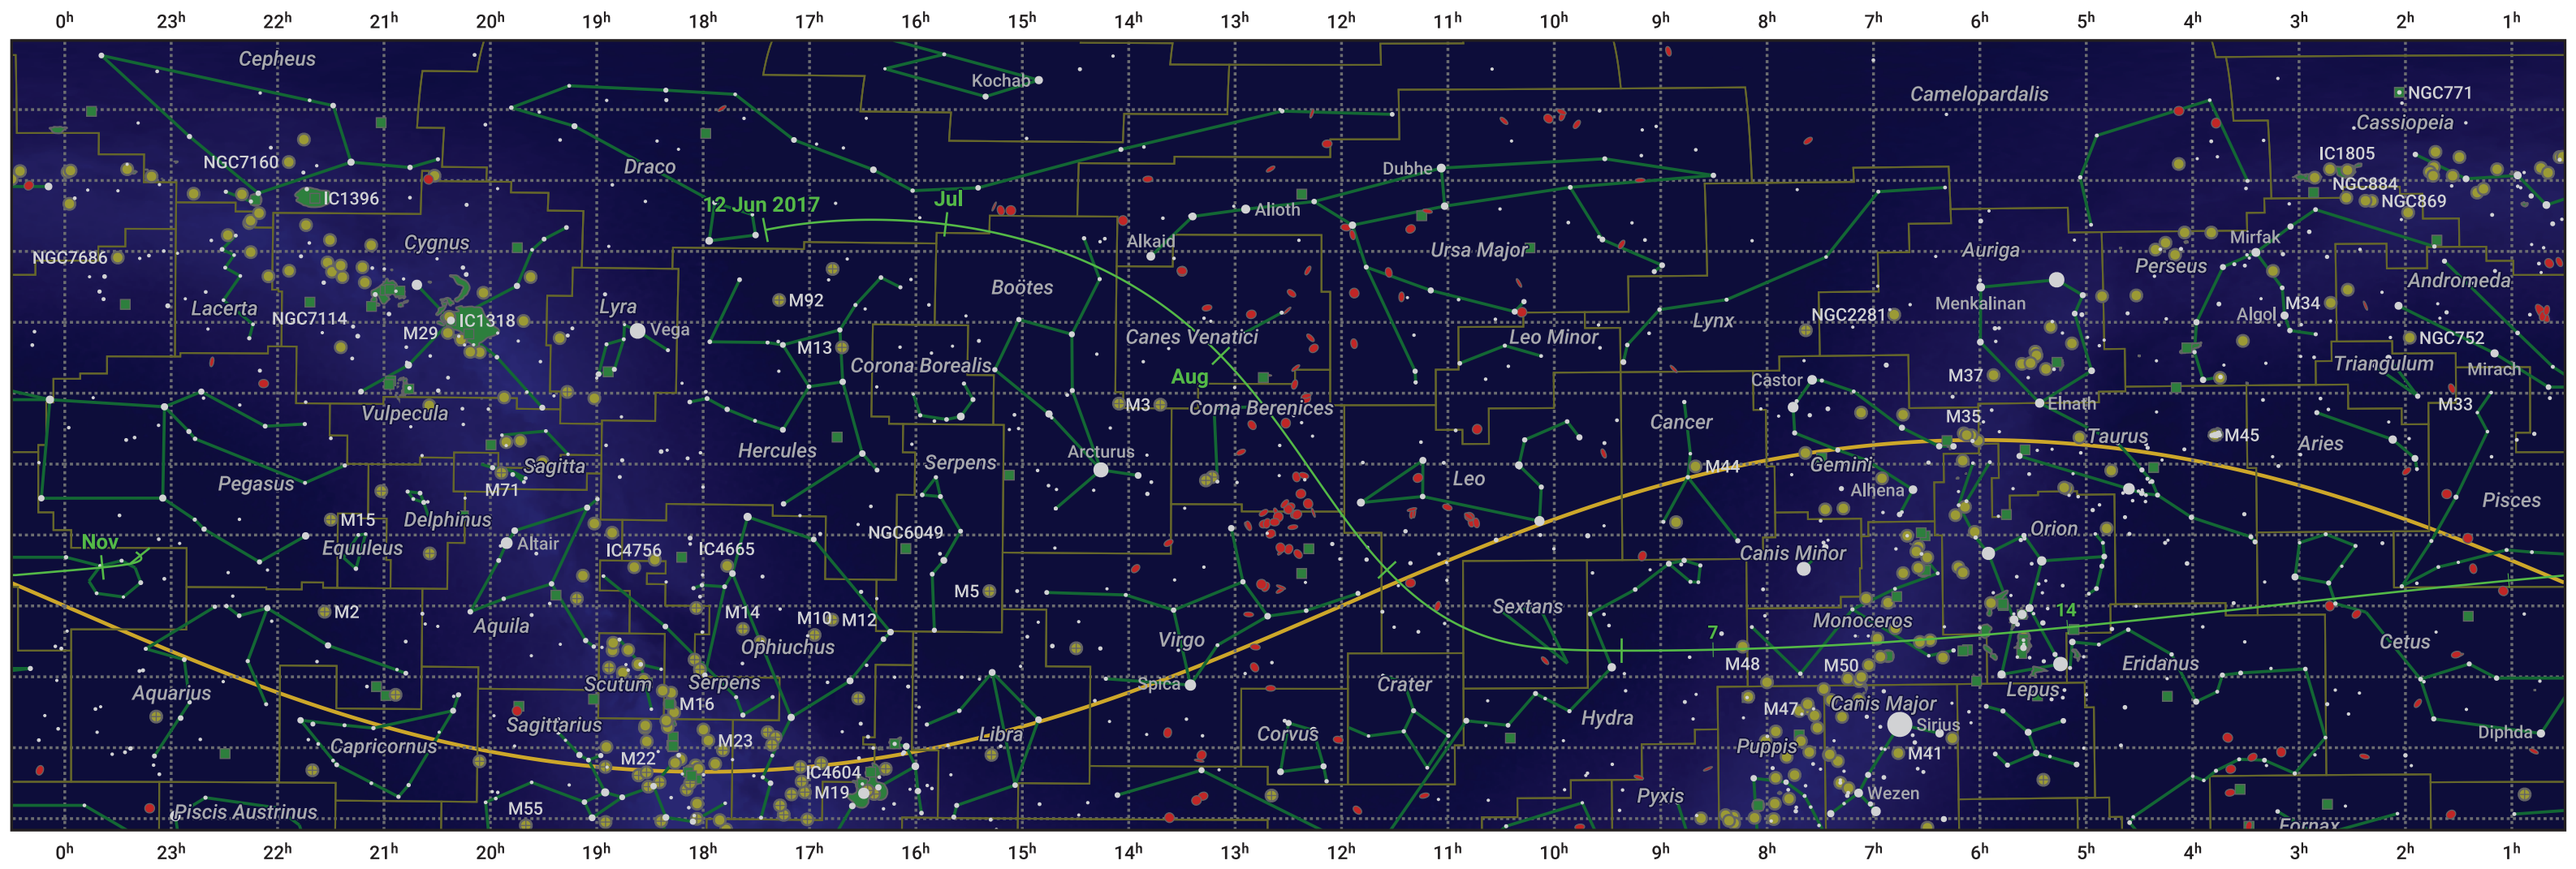

The path of 1I/ʻOumuamua starting on 12 Jun 2017

© Dominic Ford 2011–2024. Date markers placed at midnight UTC. Downloaded from <https://in-the-sky.org>

Magnitude scale: 5.0 4.0 3.0 2.0 1.0 0.0 -1.0 -2.0

Ecliptic Plane

Galaxy Bright nebula Open cluster Globular cluster

Date	Mag
2017 Jul 1	25.4
2017 Jul 6	25.2
2017 Jul 29	24.2
2017 Aug 17	23.1
2017 Aug 28	22.1
2017 Sep 1	21.6
2017 Sep 4	21.1
2017 Oct 9	20.0
2017 Oct 23	21.2
2017 Oct 28	22.3
2017 Nov 1	22.9
2017 Nov 4	23.4
2017 Nov 13	24.4
2017 Nov 25	25.5