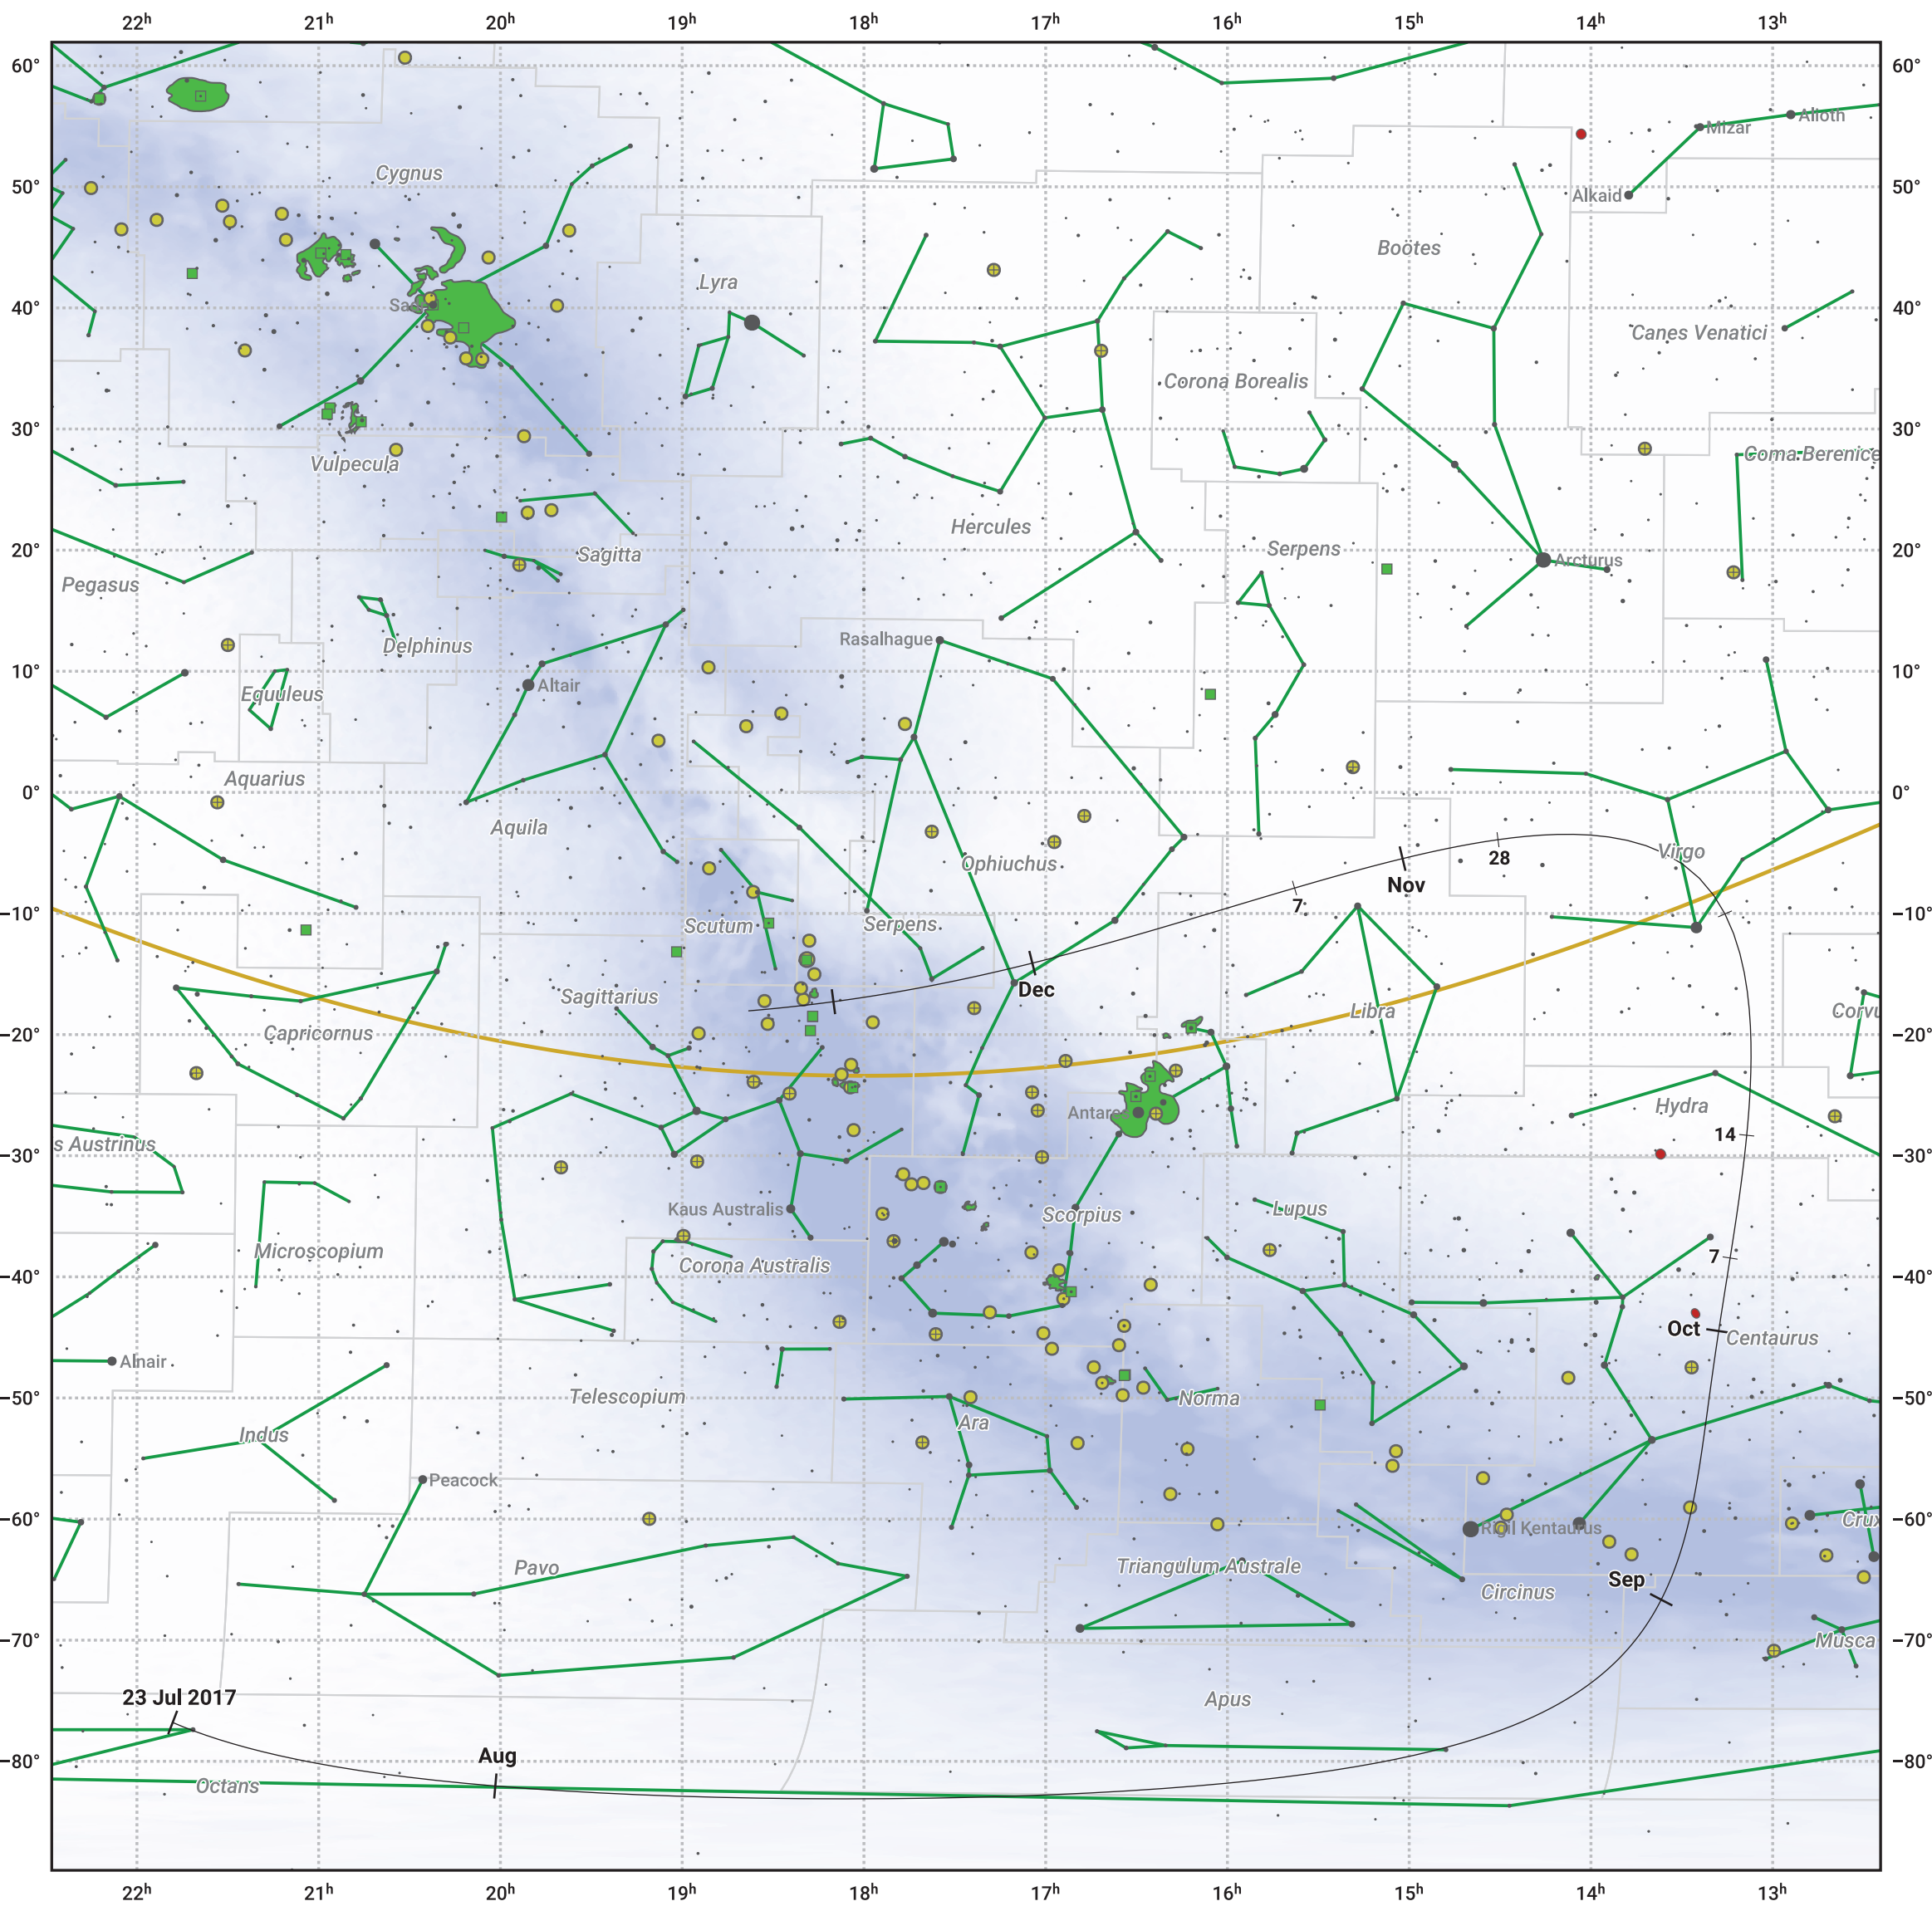

The path of 96P/Machholz starting on 23 Jul 2017

© Dominic Ford 2011–2024. Date markers placed at midnight UTC. Downloaded from <https://in-the-sky.org>

Magnitude scale: 6.0 5.0 4.0 3.0 2.0 1.0 0.0 -1.0

— Ecliptic Plane

Galaxy Bright nebula Open cluster Globular cluster

Date	Mag
2017 Aug 12	17.9
2017 Aug 29	16.9
2017 Sep 1	16.7
2017 Sep 12	15.8
2017 Sep 22	14.7
2017 Sep 29	13.7
2017 Oct 5	12.5
2017 Oct 9	11.5
2017 Oct 12	10.4
2017 Oct 15	9.1
2017 Oct 17	7.9
2017 Oct 19	6.2
2017 Oct 22	4.2
2017 Oct 24	5.7
2017 Oct 25	6.8
2017 Oct 27	8.5
2017 Oct 29	9.8
2017 Oct 31	10.9
2017 Nov 1	11.3
2017 Nov 3	12.1
2017 Nov 7	13.3
2017 Nov 12	14.5
2017 Nov 18	15.6
2017 Nov 25	16.7
2017 Dec 4	17.7
2017 Dec 16	18.8
2017 Dec 31	19.8
2018 Jan 1	19.9