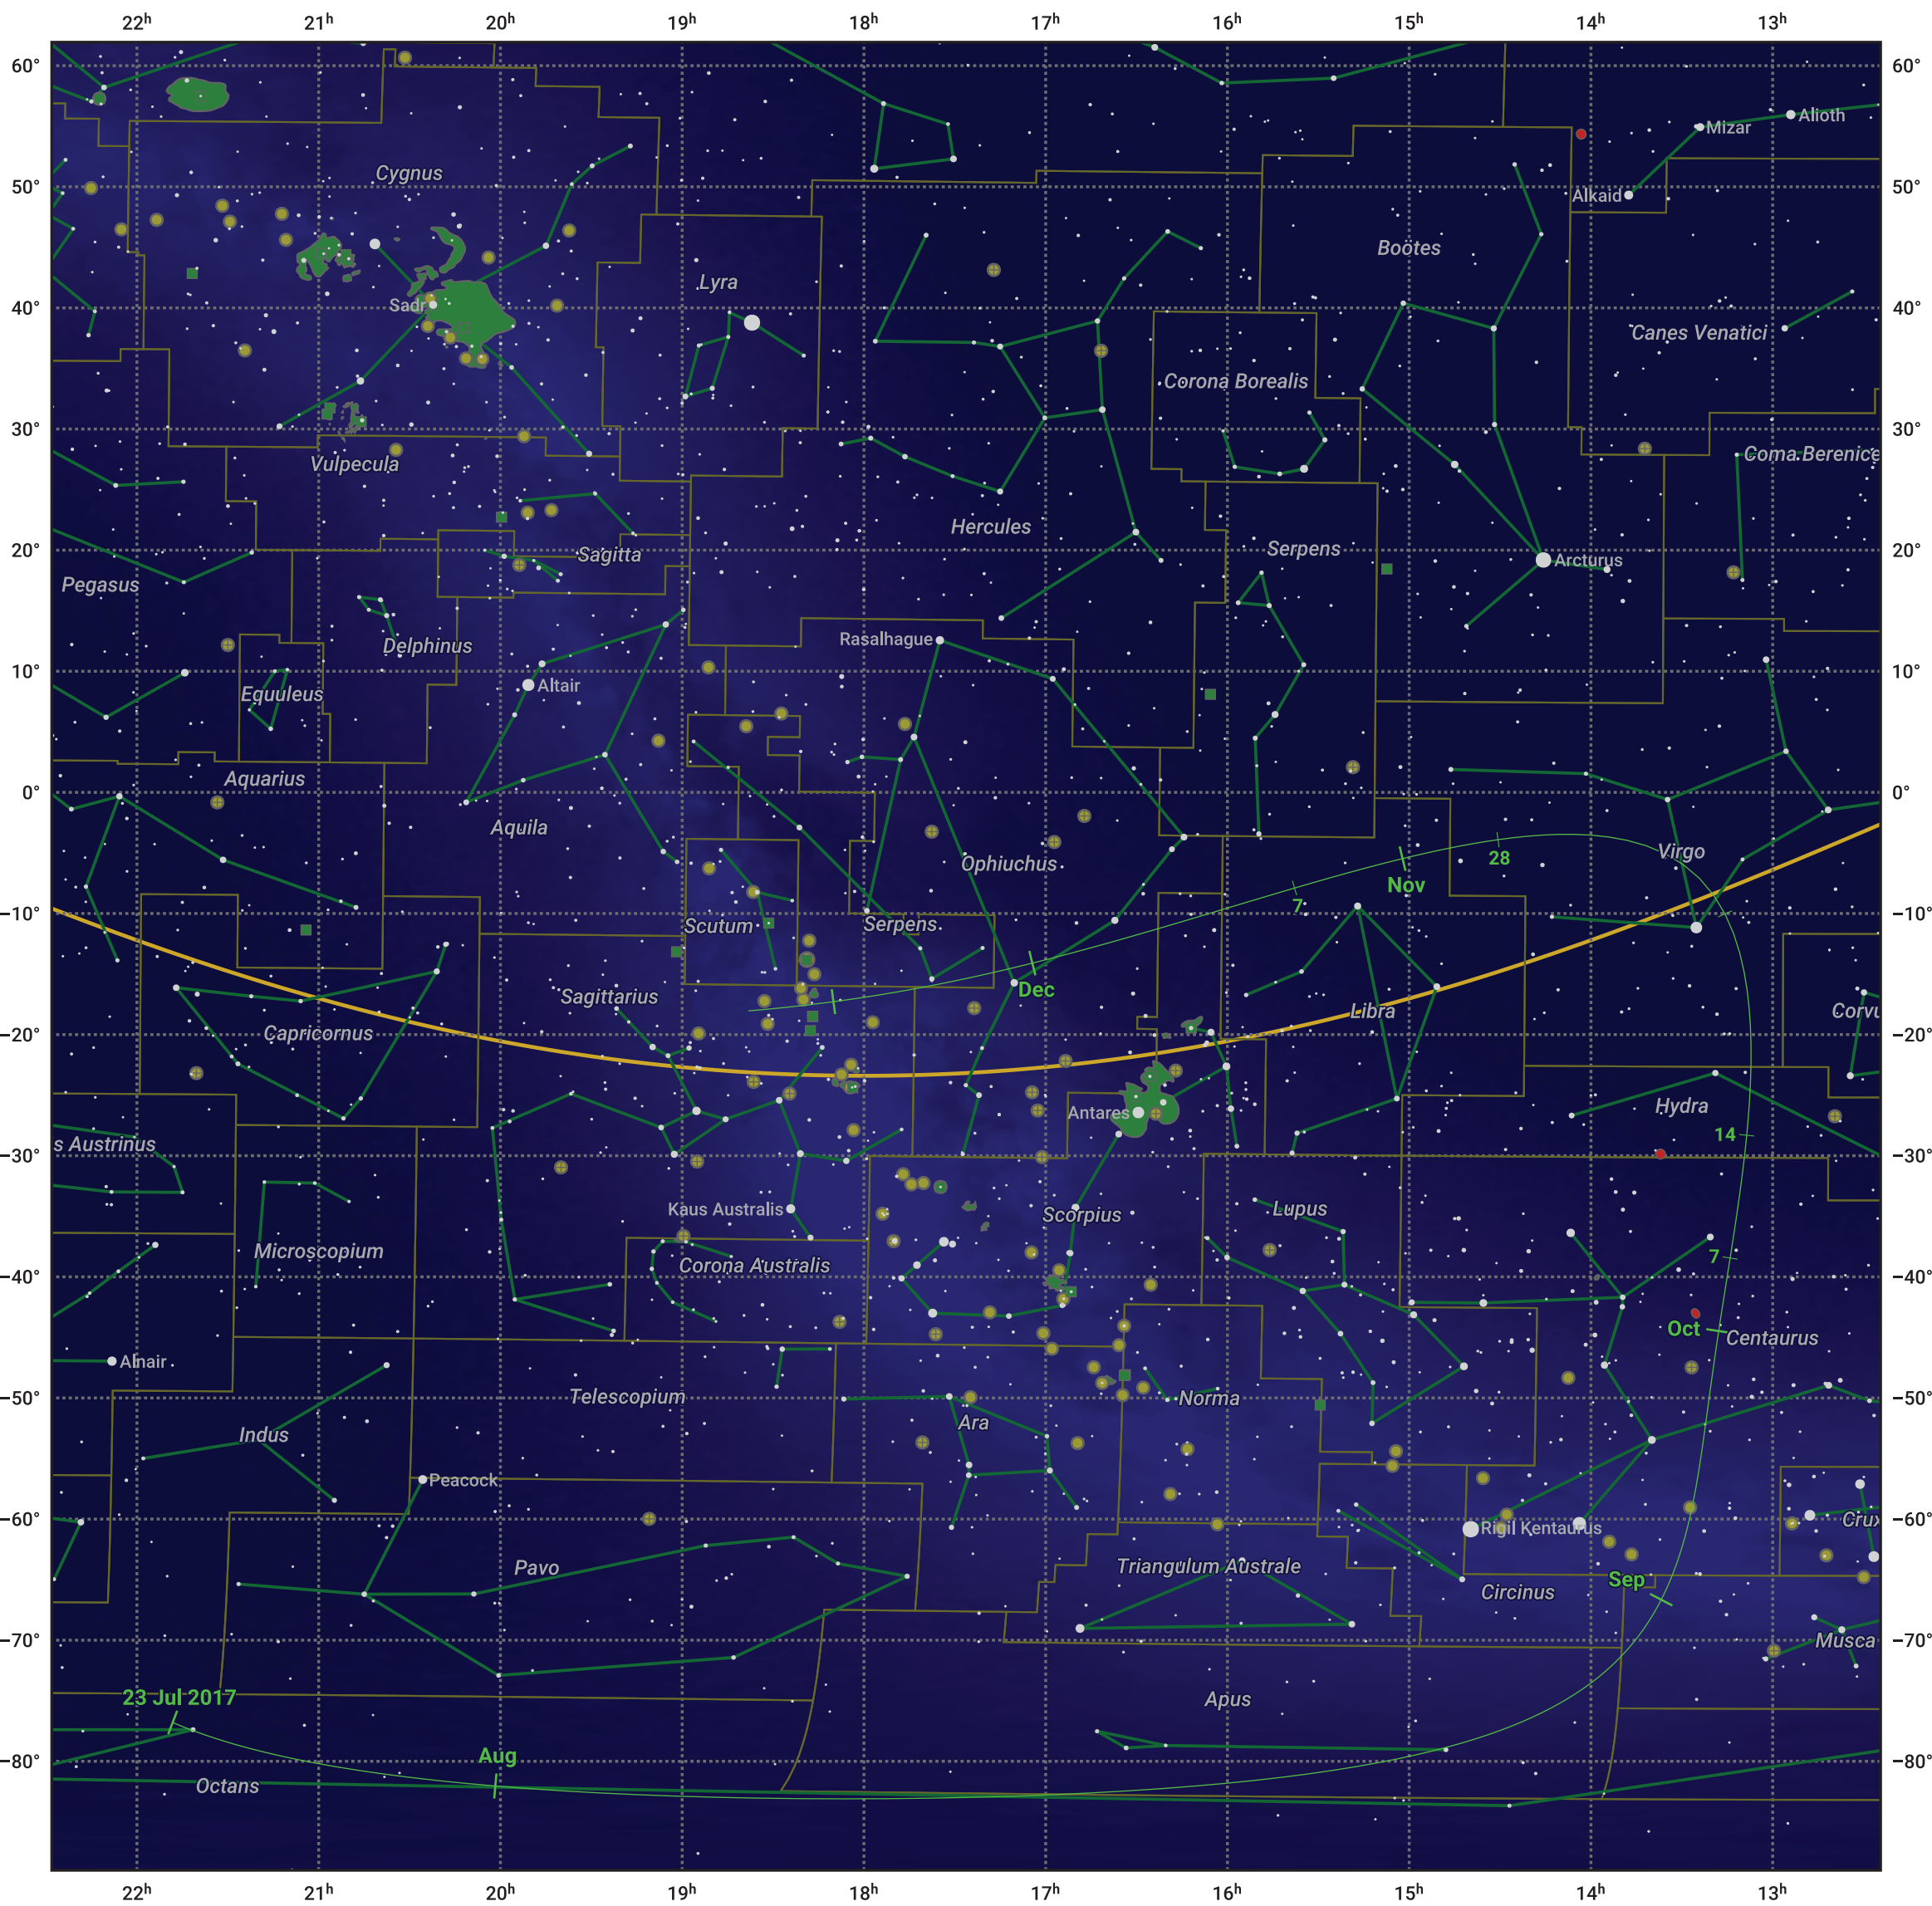

The path of 96P/Machholz starting on 23 Jul 2017

© Dominic Ford 2011–2024. Date markers placed at midnight UTC. Downloaded from <https://in-the-sky.org>

Magnitude scale: 6.0 5.0 4.0 3.0 2.0 1.0 0.0 -1.0

— Ecliptic Plane

Galaxy Bright nebula Open cluster Globular cluster

Date	Mag
2017 Aug 12	17.9
2017 Aug 29	16.9
2017 Sep 1	16.7
2017 Sep 12	15.8
2017 Sep 22	14.7
2017 Sep 29	13.7
2017 Oct 5	12.5
2017 Oct 9	11.5
2017 Oct 12	10.4
2017 Oct 15	9.1
2017 Oct 17	7.9
2017 Oct 19	6.2
2017 Oct 22	4.2
2017 Oct 24	5.7
2017 Oct 25	6.8
2017 Oct 27	8.5
2017 Oct 29	9.8
2017 Oct 31	10.9
2017 Nov 1	11.3
2017 Nov 3	12.1
2017 Nov 7	13.3
2017 Nov 12	14.5
2017 Nov 18	15.6
2017 Nov 25	16.7
2017 Dec 4	17.7
2017 Dec 16	18.8
2017 Dec 31	19.8
2018 Jan 1	19.9