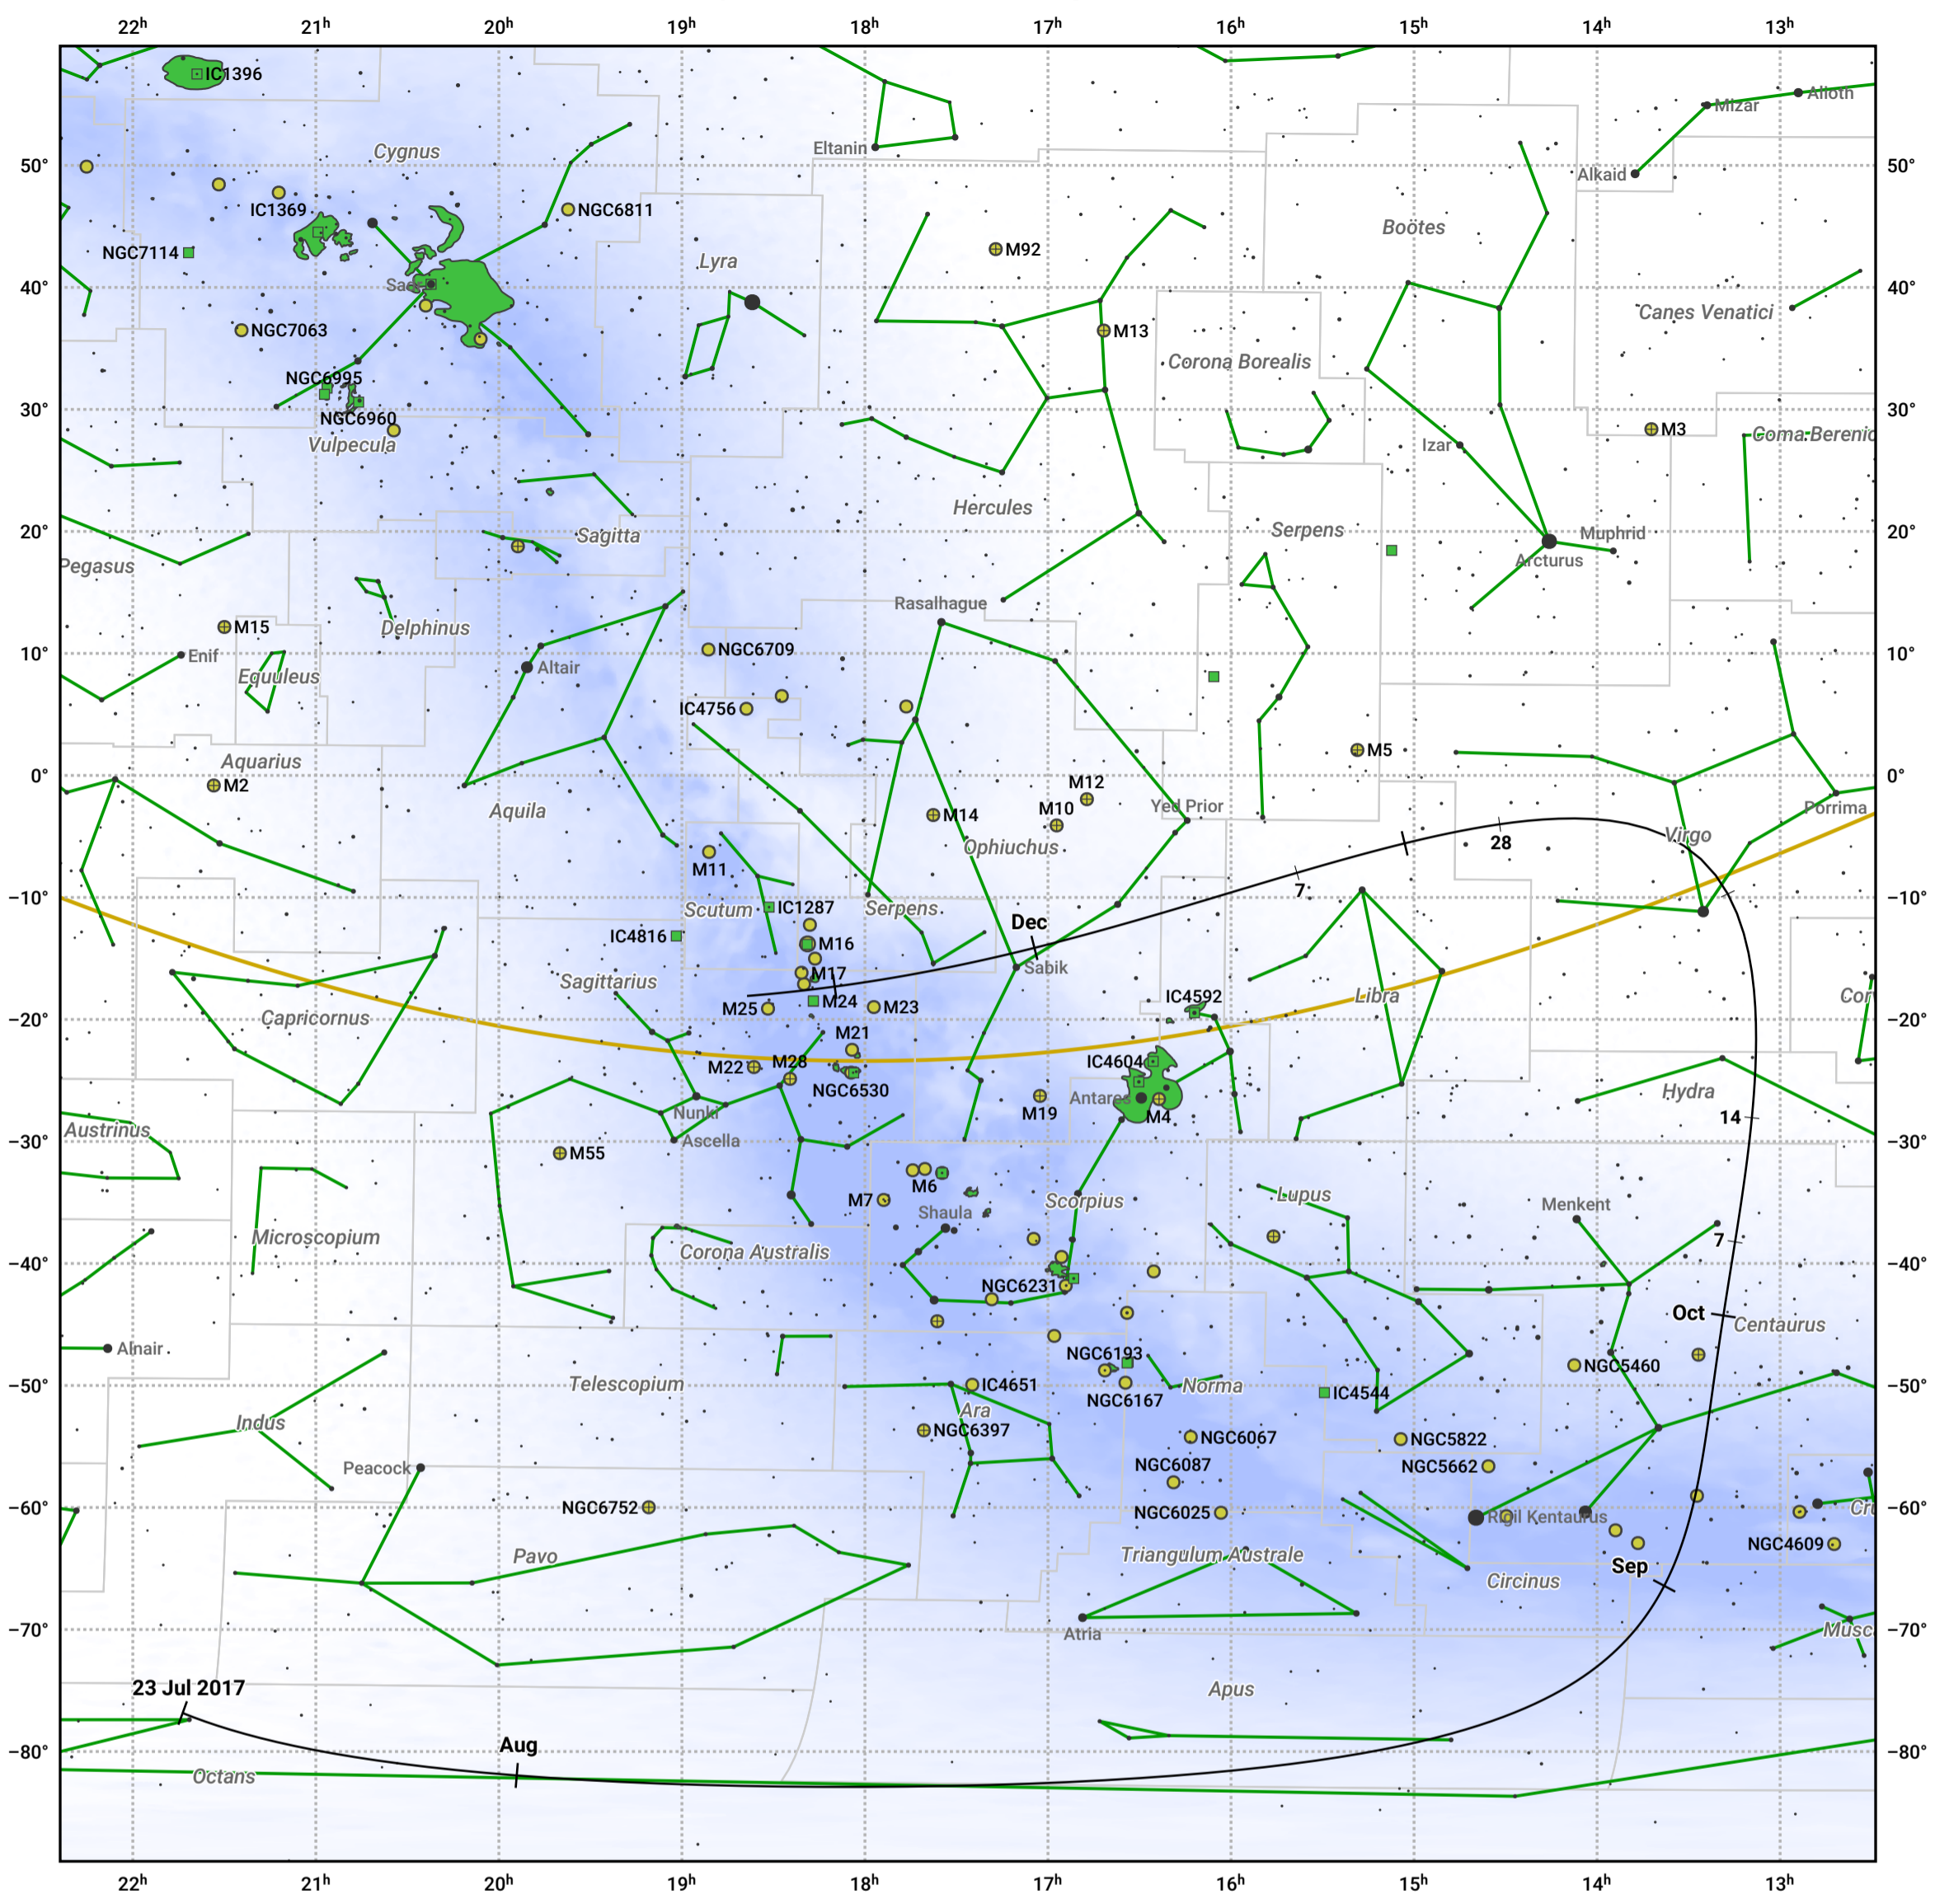

The path of 96P/Machholz starting on 23 Jul 2017

© Dominic Ford 2011–2024. Date markers placed at midnight UTC. Downloaded from <https://in-the-sky.org>

Magnitude scale: 6.0 5.0 4.0 3.0 2.0 1.0 0.0 -1.0

— Ecliptic Plane

Galaxy Bright nebula Open cluster Globular cluster

Date	Mag
2017 Aug 12	17.9
2017 Aug 29	16.9
2017 Sep 1	16.7
2017 Sep 11	15.9
2017 Sep 22	14.7
2017 Sep 29	13.7
2017 Oct 5	12.5
2017 Oct 9	11.5
2017 Oct 12	10.4
2017 Oct 15	9.0
2017 Oct 17	7.7
2017 Oct 19	6.0
2017 Oct 20	5.0
2017 Oct 22	4.0
2017 Oct 24	5.9
2017 Oct 25	6.9
2017 Oct 27	8.7
2017 Oct 29	10.0
2017 Oct 31	11.0
2017 Nov 1	11.4
2017 Nov 3	12.2
2017 Nov 7	13.4
2017 Nov 12	14.6
2017 Nov 18	15.7
2017 Nov 25	16.7
2017 Dec 4	17.7
2017 Dec 16	18.8
2017 Dec 31	19.8
2018 Jan 1	19.9