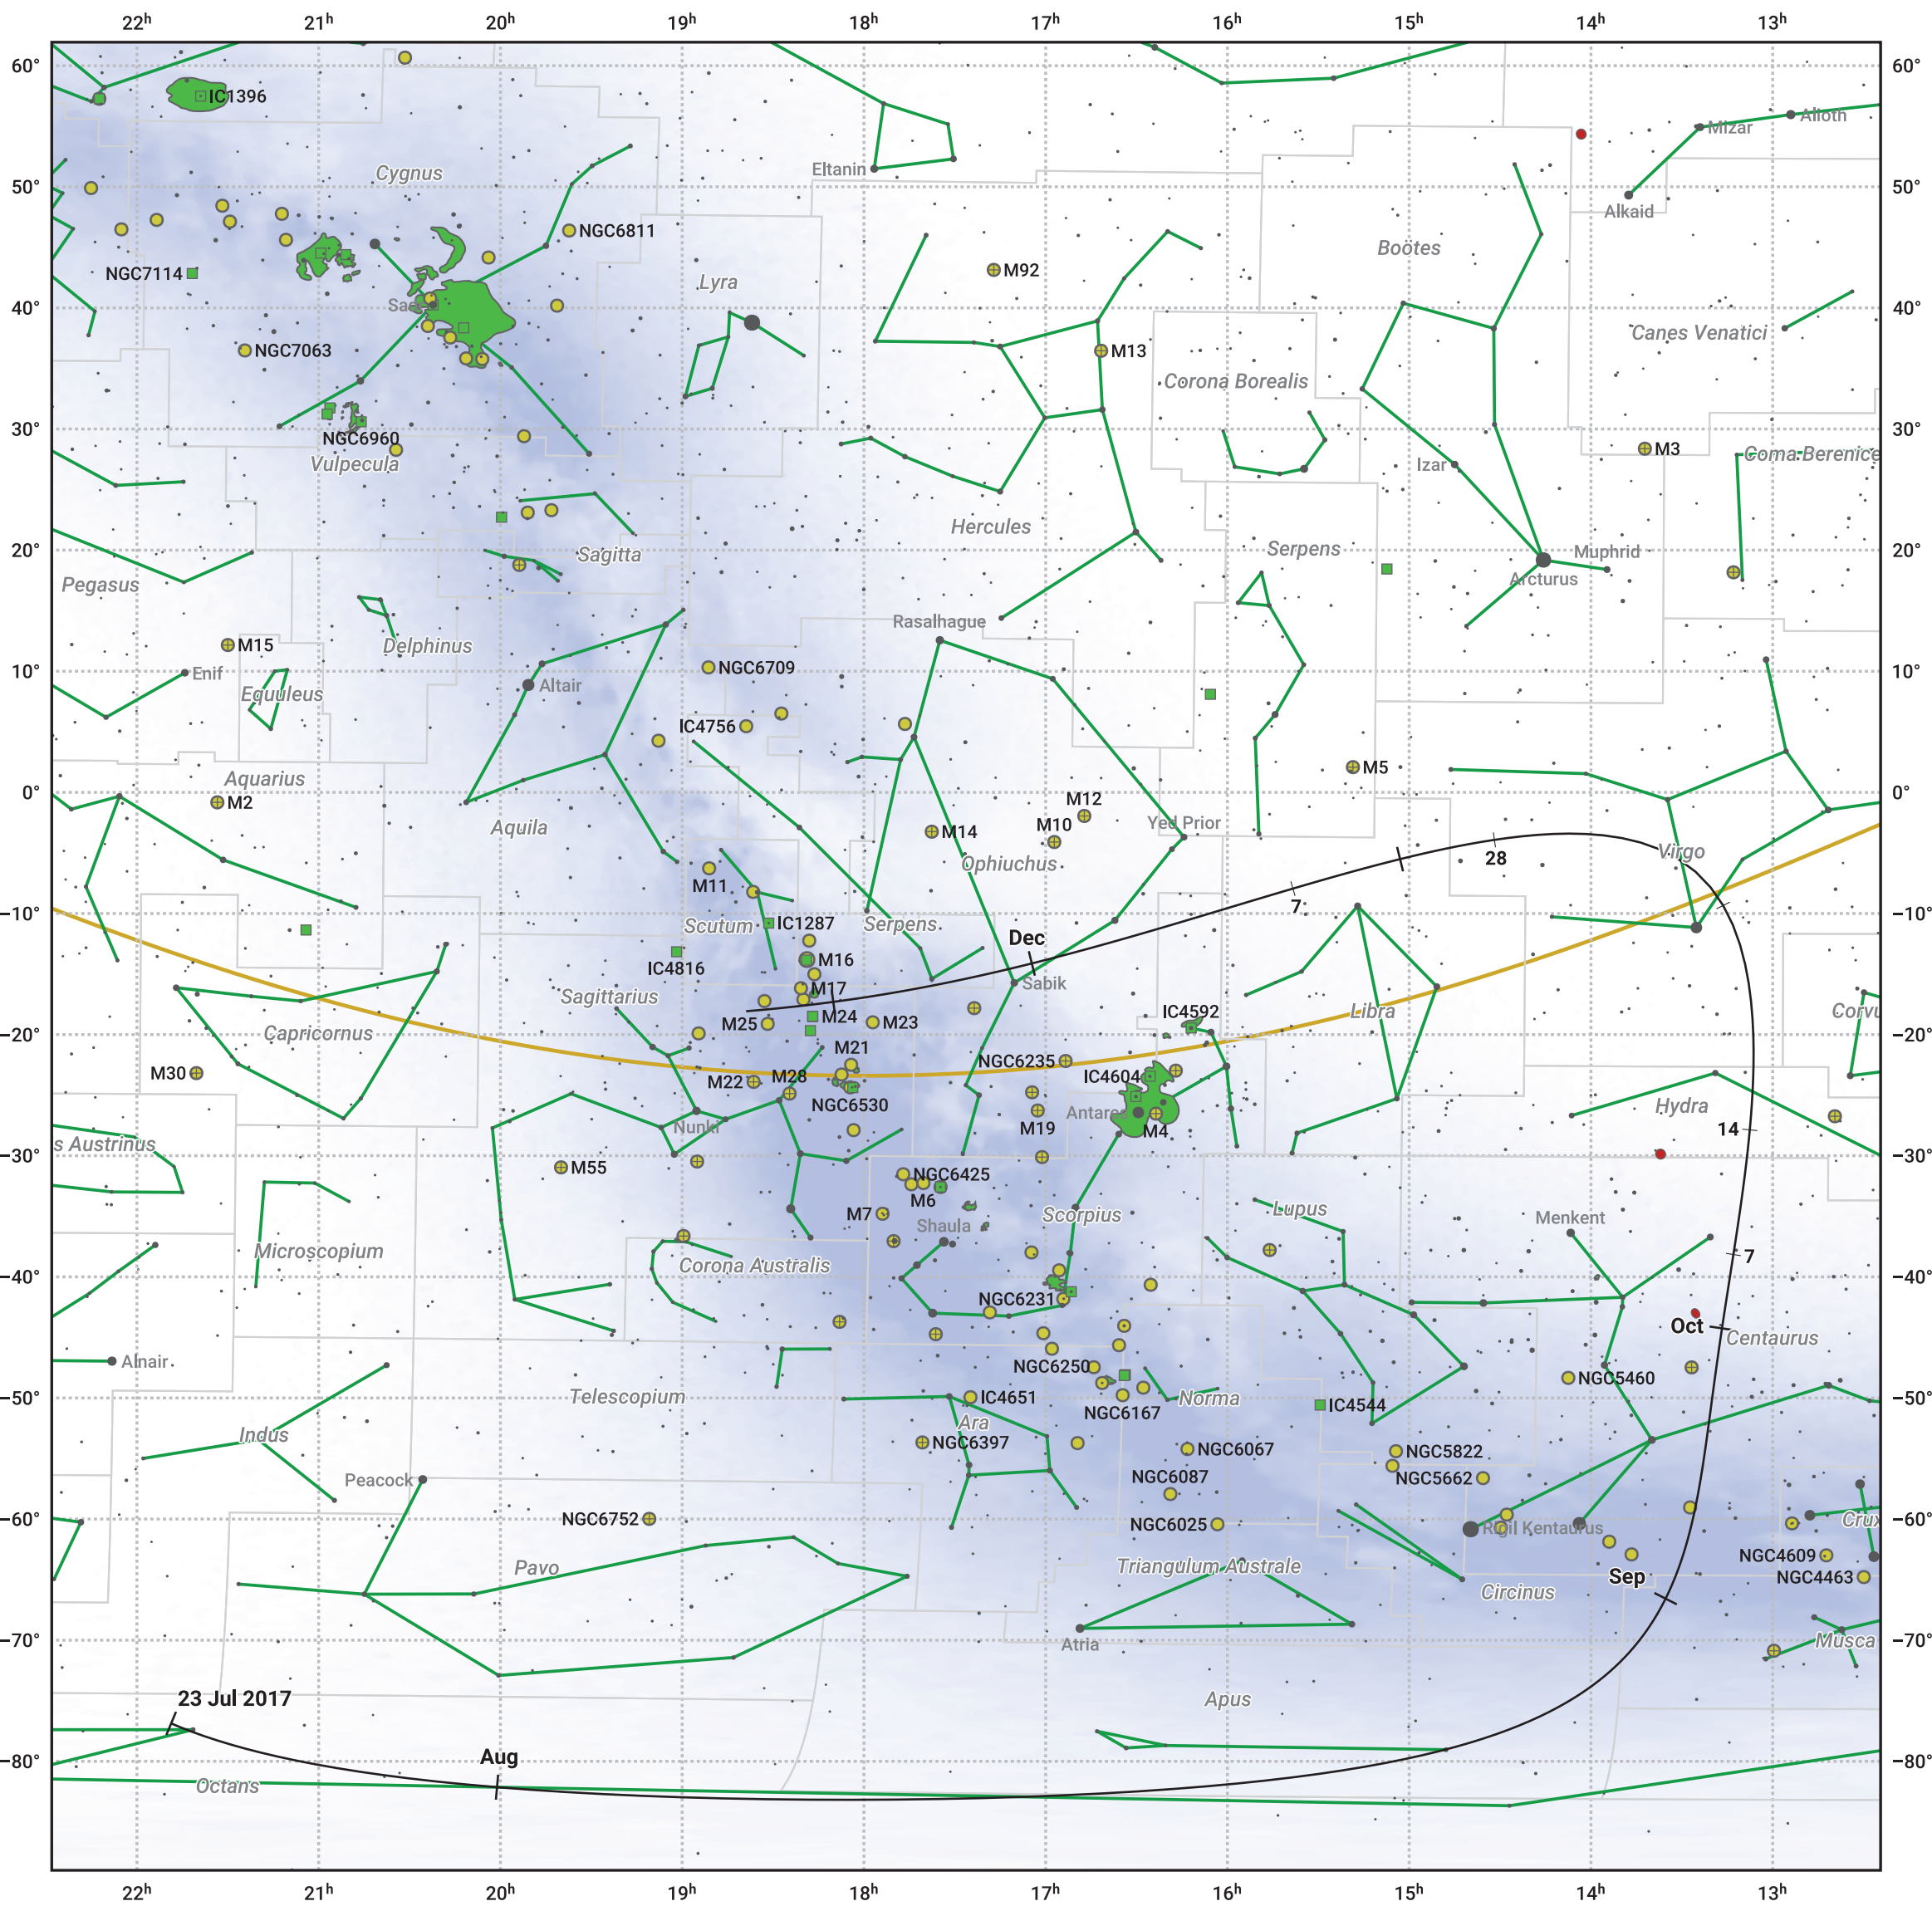

The path of 96P/Machholz starting on 23 Jul 2017

© Dominic Ford 2011–2024. Date markers placed at midnight UTC. Downloaded from <https://in-the-sky.org>

Magnitude scale: 6.0 5.0 4.0 3.0 2.0 1.0 0.0 -1.0

— Ecliptic Plane

Galaxy Bright nebula Open cluster Globular cluster

Date	Mag
2017 Aug 12	17.9
2017 Aug 29	16.9
2017 Sep 1	16.7
2017 Sep 11	15.9
2017 Sep 22	14.7
2017 Sep 29	13.7
2017 Oct 5	12.5
2017 Oct 9	11.4
2017 Oct 12	10.4
2017 Oct 15	9.0
2017 Oct 17	7.7
2017 Oct 19	6.1
2017 Oct 22	4.2
2017 Oct 24	5.9
2017 Oct 25	7.0
2017 Oct 27	8.7
2017 Oct 29	10.0
2017 Oct 31	11.0
2017 Nov 1	11.4
2017 Nov 3	12.2
2017 Nov 7	13.4
2017 Nov 12	14.6
2017 Nov 18	15.7
2017 Nov 25	16.7
2017 Dec 4	17.7
2017 Dec 16	18.8
2017 Dec 31	19.8
2018 Jan 1	19.9