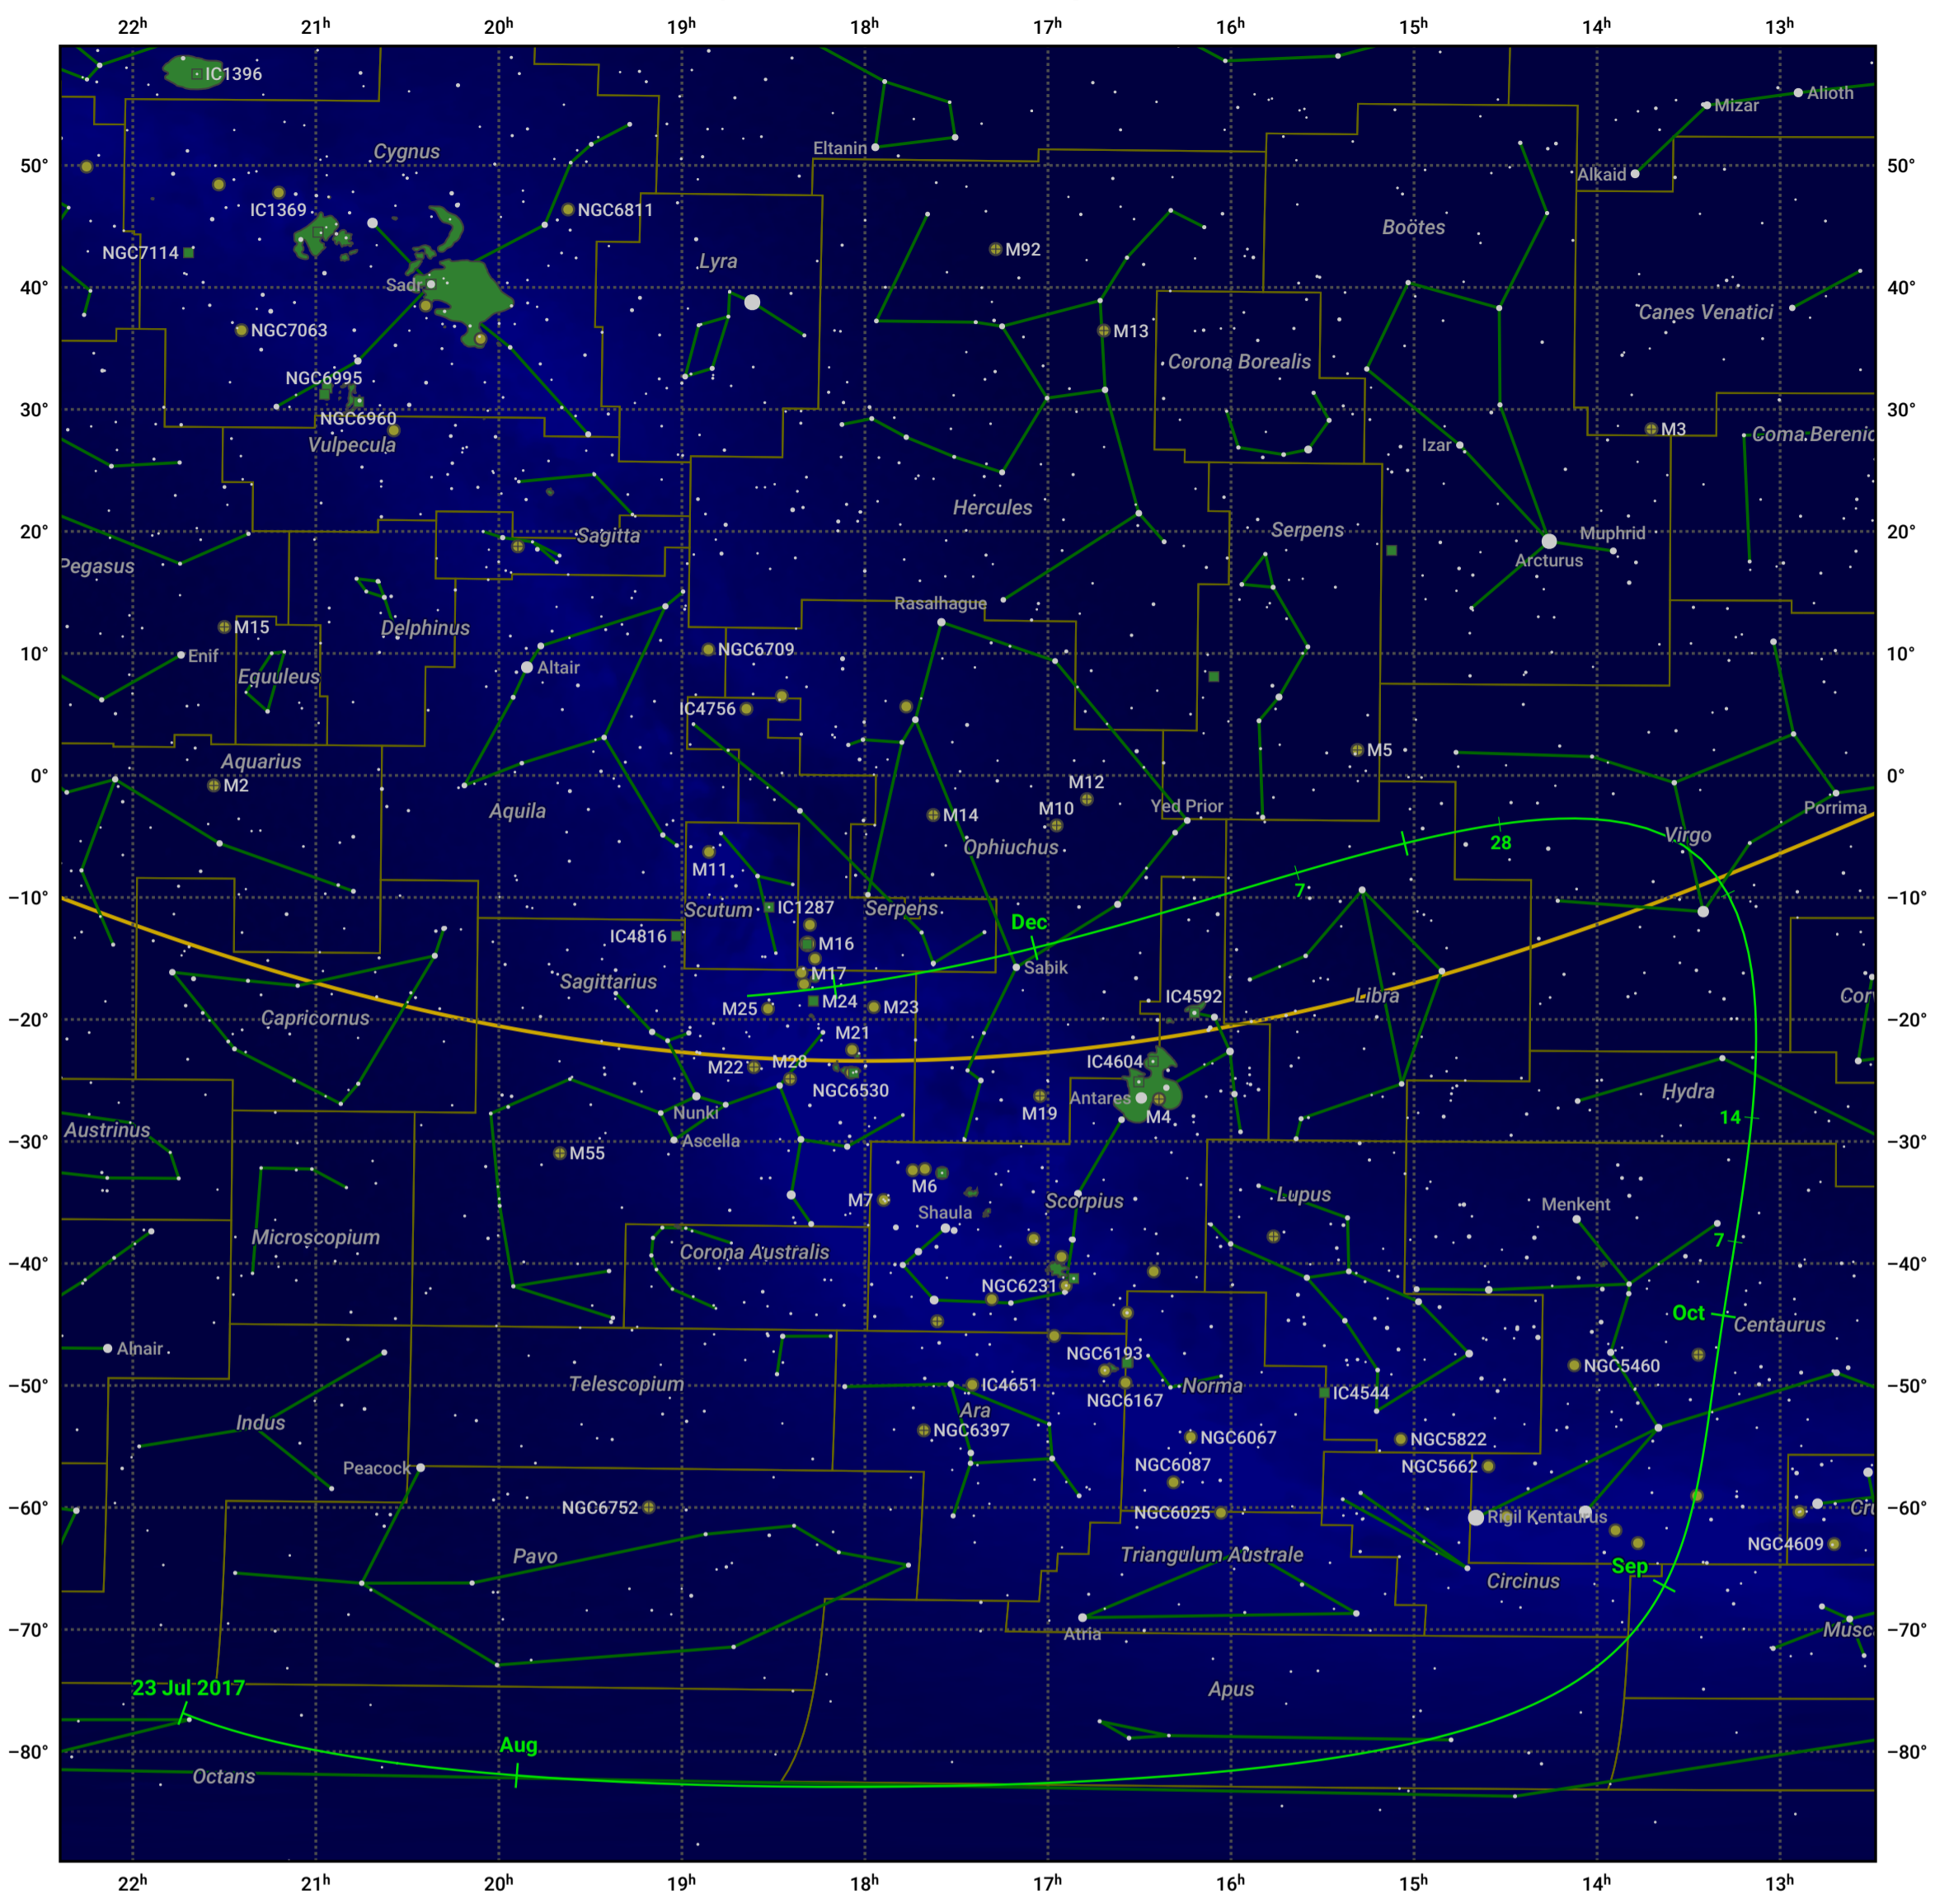

The path of 96P/Machholz starting on 23 Jul 2017

© Dominic Ford 2011–2024. Date markers placed at midnight UTC. Downloaded from <https://in-the-sky.org>

Magnitude scale: 6.0 5.0 4.0 3.0 2.0 1.0 0.0 -1.0

— Ecliptic Plane

- Galaxy
- Bright nebula
- Open cluster
- ⊕ Globular cluster

Date	Mag
2017 Aug 12	17.9
2017 Aug 29	16.9
2017 Sep 1	16.7
2017 Sep 11	15.9
2017 Sep 22	14.7
2017 Sep 29	13.7
2017 Oct 5	12.5
2017 Oct 9	11.5
2017 Oct 12	10.4
2017 Oct 15	9.0
2017 Oct 17	7.7
2017 Oct 19	6.0
2017 Oct 20	5.0
2017 Oct 22	4.0
2017 Oct 24	5.9
2017 Oct 25	6.9
2017 Oct 27	8.7
2017 Oct 29	10.0
2017 Oct 31	11.0
2017 Nov 1	11.4
2017 Nov 3	12.2
2017 Nov 7	13.4
2017 Nov 12	14.6
2017 Nov 18	15.7
2017 Nov 25	16.7
2017 Dec 4	17.7
2017 Dec 16	18.8
2017 Dec 31	19.8
2018 Jan 1	19.9