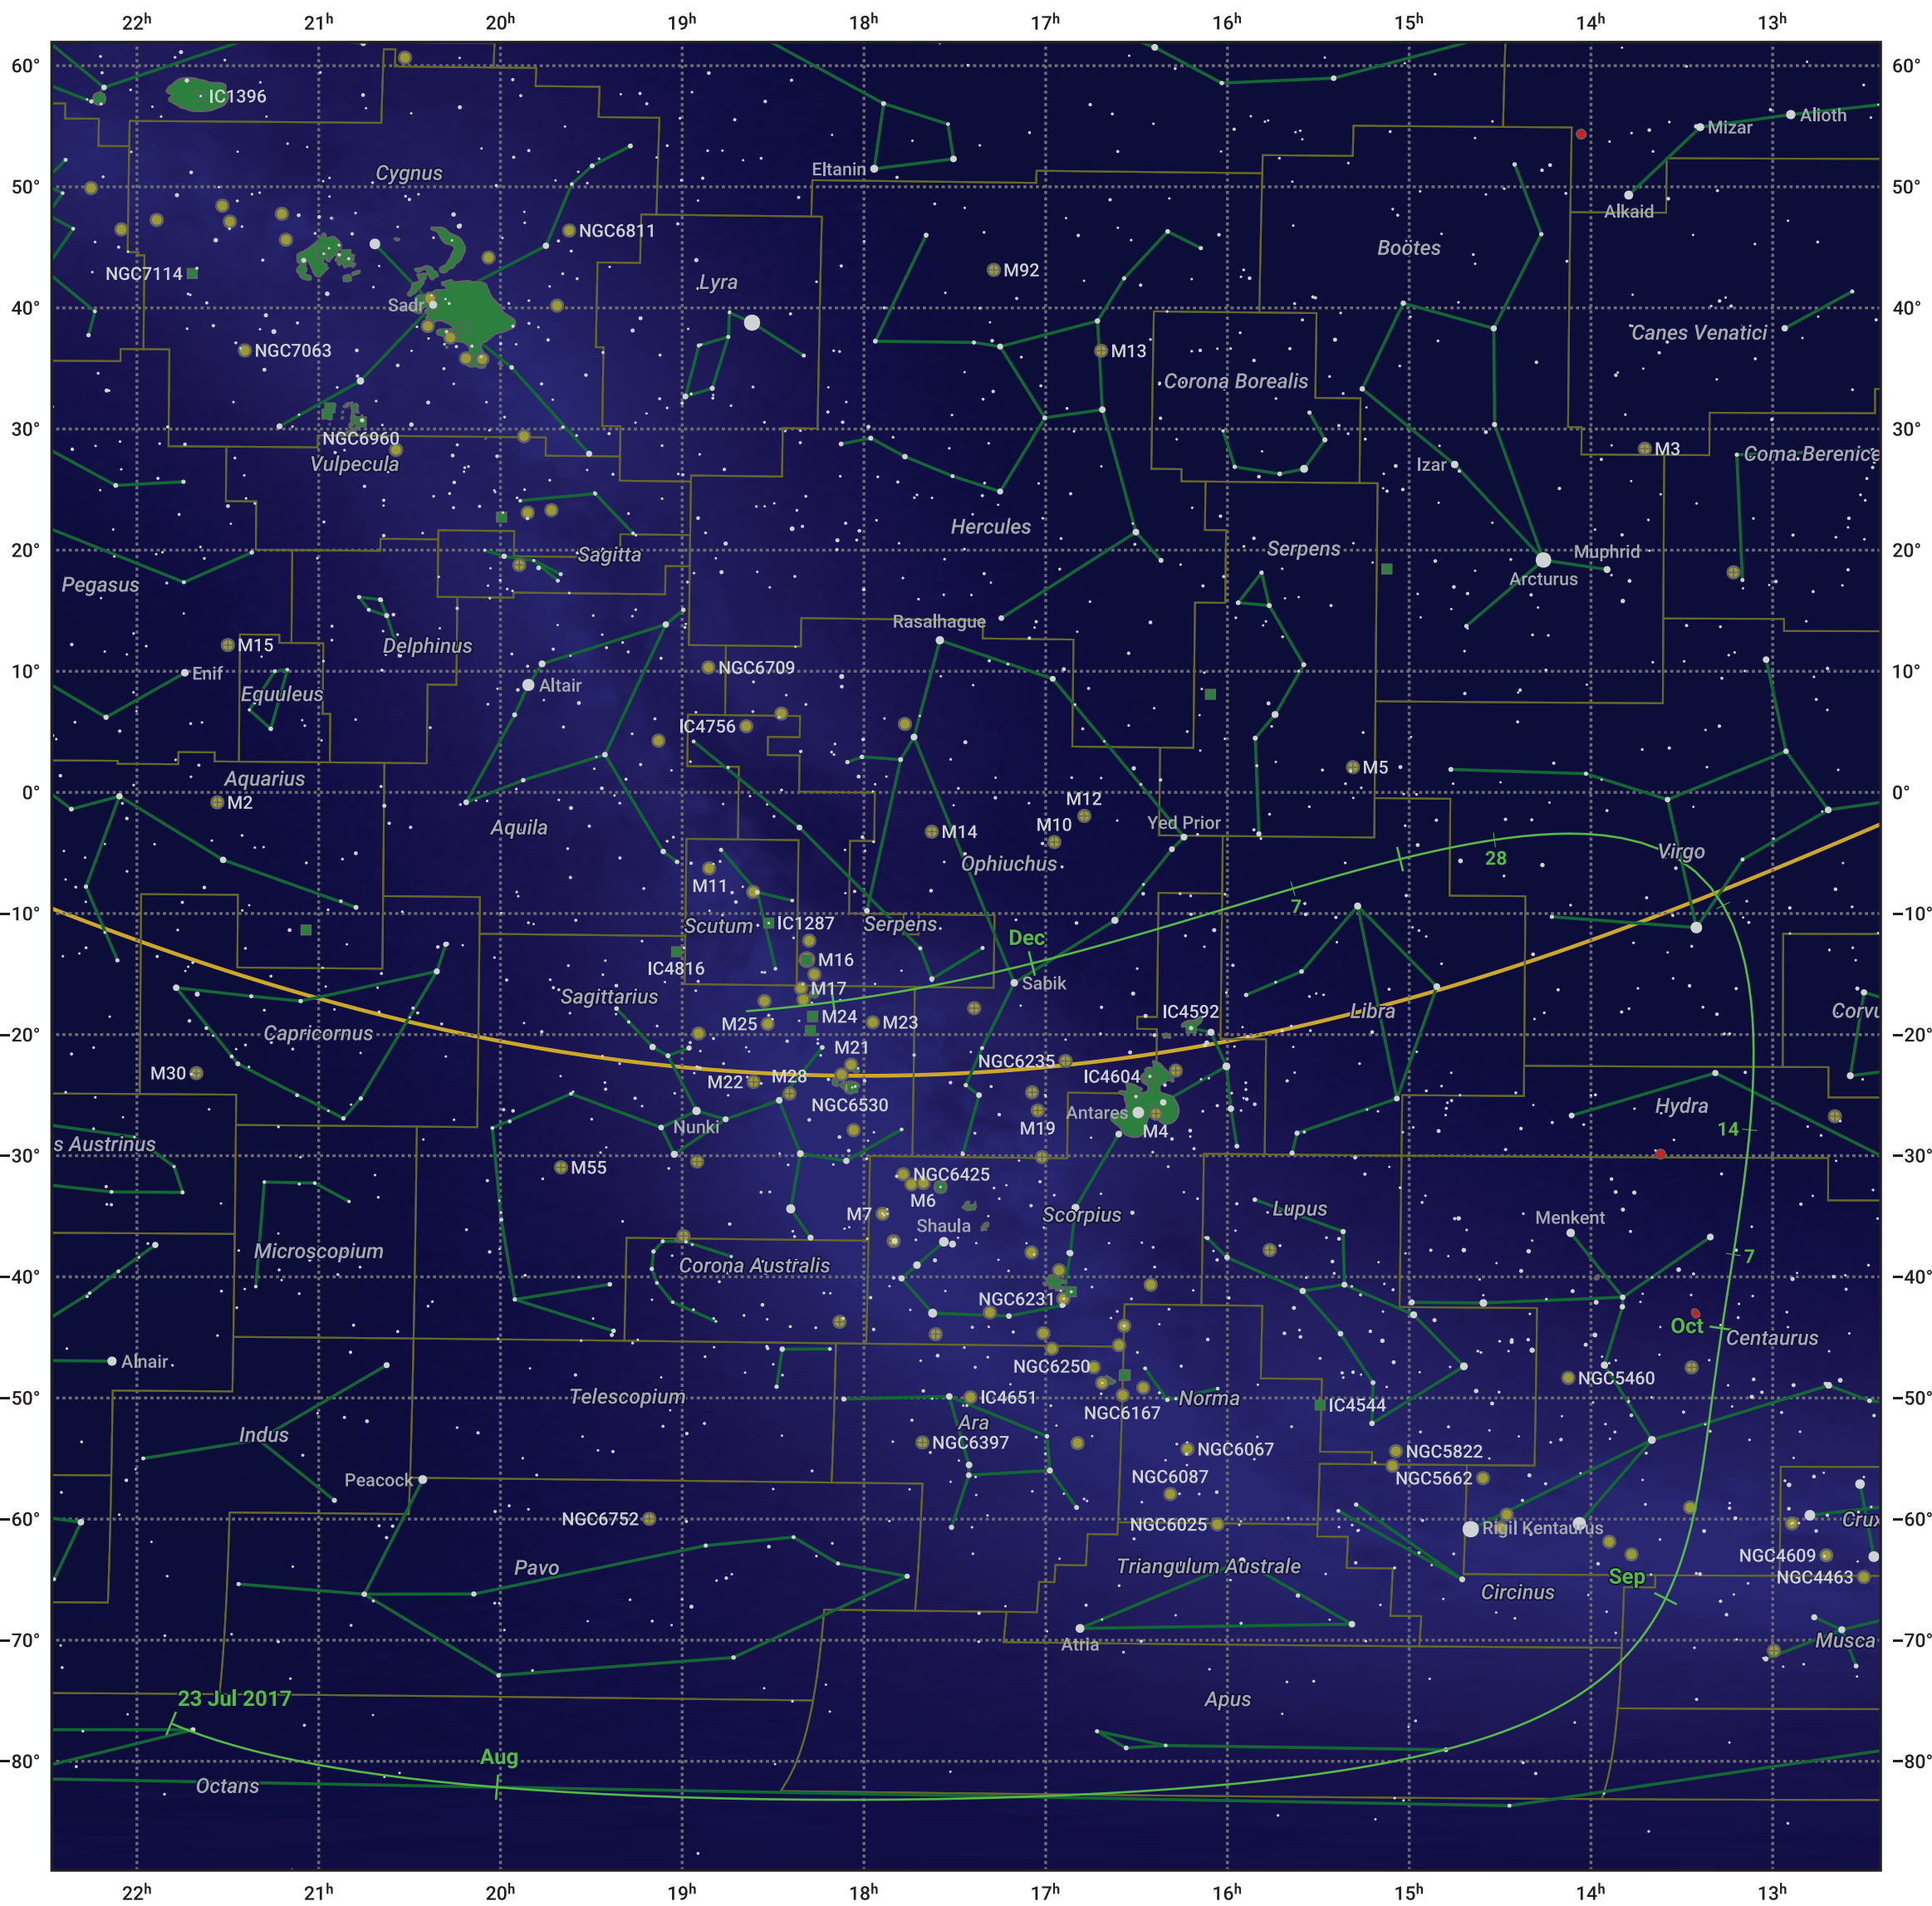

The path of 96P/Machholz starting on 23 Jul 2017

© Dominic Ford 2011–2024. Date markers placed at midnight UTC. Downloaded from <https://in-the-sky.org>

Magnitude scale: 6.0 5.0 4.0 3.0 2.0 1.0 0.0 -1.0

— Ecliptic Plane

Galaxy Bright nebula Open cluster Globular cluster

Date	Mag
2017 Aug 12	17.9
2017 Aug 29	16.9
2017 Sep 1	16.7
2017 Sep 11	15.9
2017 Sep 22	14.7
2017 Sep 29	13.7
2017 Oct 5	12.5
2017 Oct 9	11.4
2017 Oct 12	10.4
2017 Oct 15	9.0
2017 Oct 17	7.7
2017 Oct 19	6.1
2017 Oct 22	4.2
2017 Oct 24	5.9
2017 Oct 25	7.0
2017 Oct 27	8.7
2017 Oct 29	10.0
2017 Oct 31	11.0
2017 Nov 1	11.4
2017 Nov 3	12.2
2017 Nov 7	13.4
2017 Nov 12	14.6
2017 Nov 18	15.7
2017 Nov 25	16.7
2017 Dec 4	17.7
2017 Dec 16	18.8
2017 Dec 31	19.8
2018 Jan 1	19.9