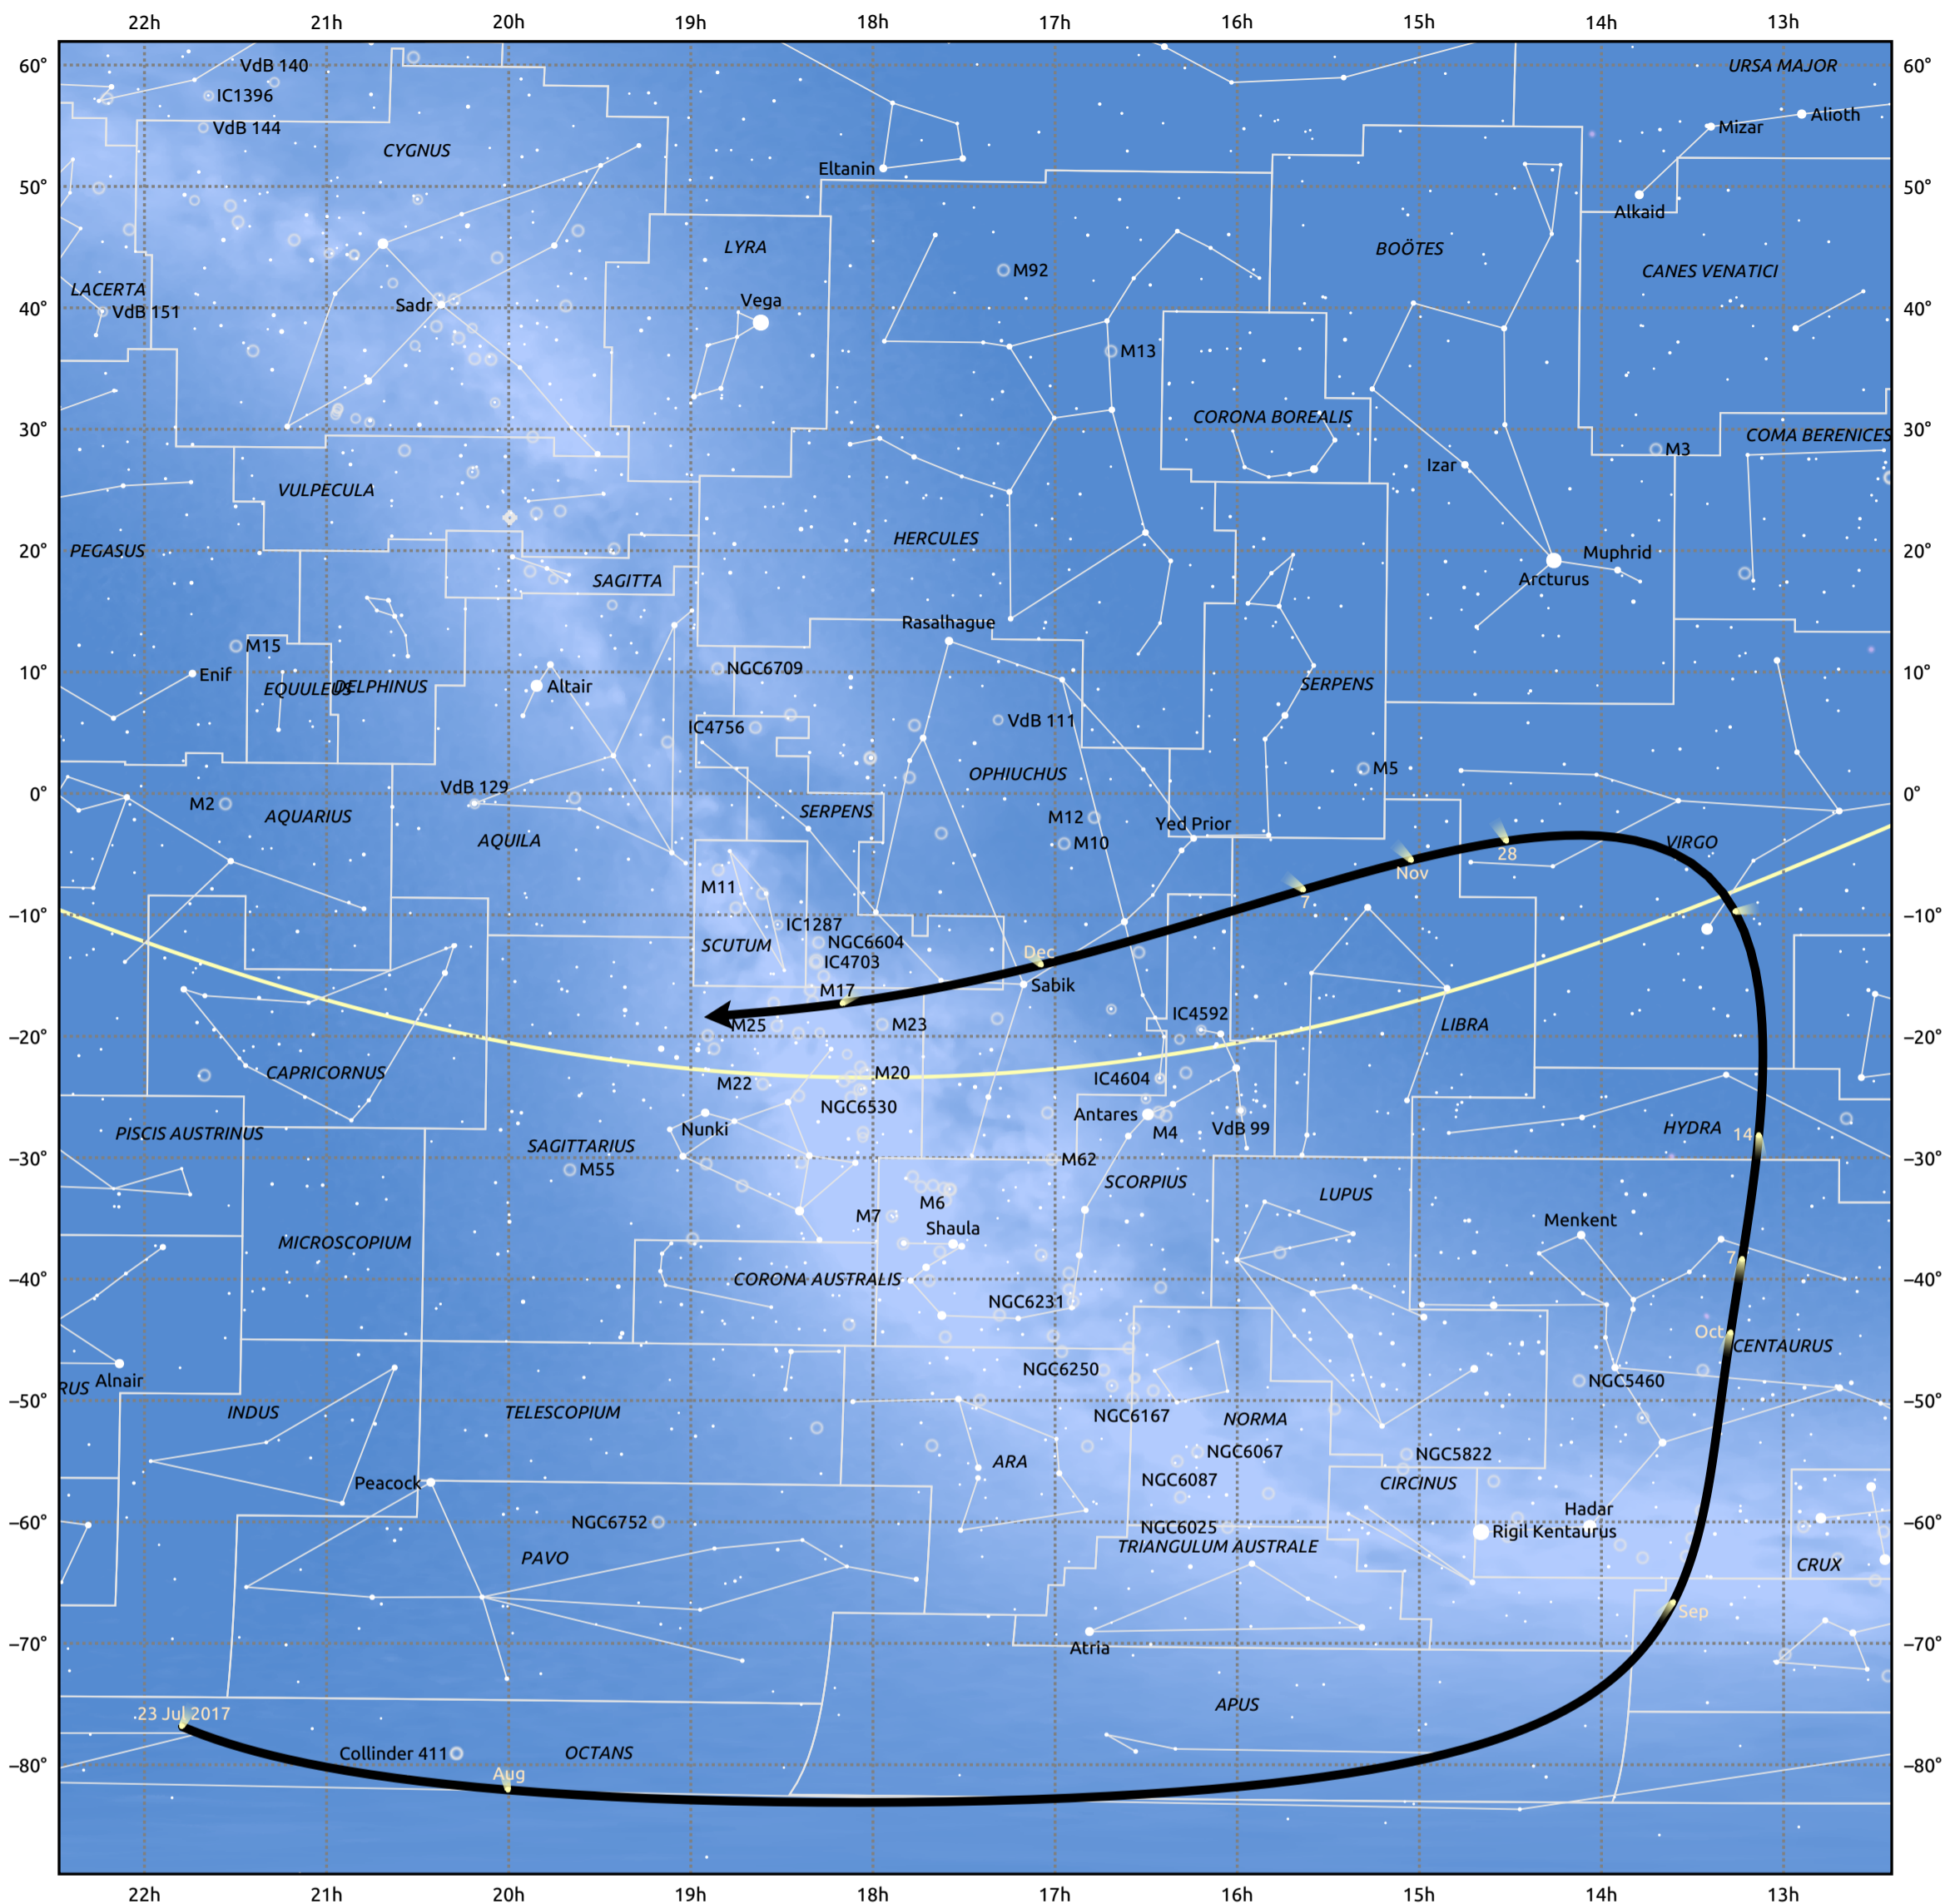

The path of 96P/Machholz starting on 23 Jul 2017

© Dominic Ford 2011–2025. Date markers placed at midnight UTC. Downloaded from <https://in-the-sky.org>

Magnitude scale: ·6.0 ·5.0 ·4.0 ·3.0 ·2.0 ·1.0 ●0.0 ●-1.0

— Ecliptic Plane

Galaxy Bright nebula Open cluster Globular cluster Planetary nebula

Date	Mag
2017 Aug 12	17.9
2017 Aug 29	16.9
2017 Sep 1	16.7
2017 Sep 11	15.9
2017 Sep 22	14.7
2017 Sep 29	13.7
2017 Oct 5	12.5
2017 Oct 9	11.4
2017 Oct 12	10.4
2017 Oct 15	9.0
2017 Oct 17	7.8
2017 Oct 19	6.2
2017 Oct 22	4.2
2017 Oct 24	5.8
2017 Oct 25	6.9
2017 Oct 27	8.6
2017 Oct 29	9.9
2017 Oct 31	10.9
2017 Nov 1	11.4
2017 Nov 3	12.1
2017 Nov 7	13.4
2017 Nov 12	14.6
2017 Nov 18	15.7
2017 Nov 25	16.7
2017 Dec 4	17.7
2017 Dec 16	18.8
2017 Dec 31	19.8
2018 Jan 1	19.9