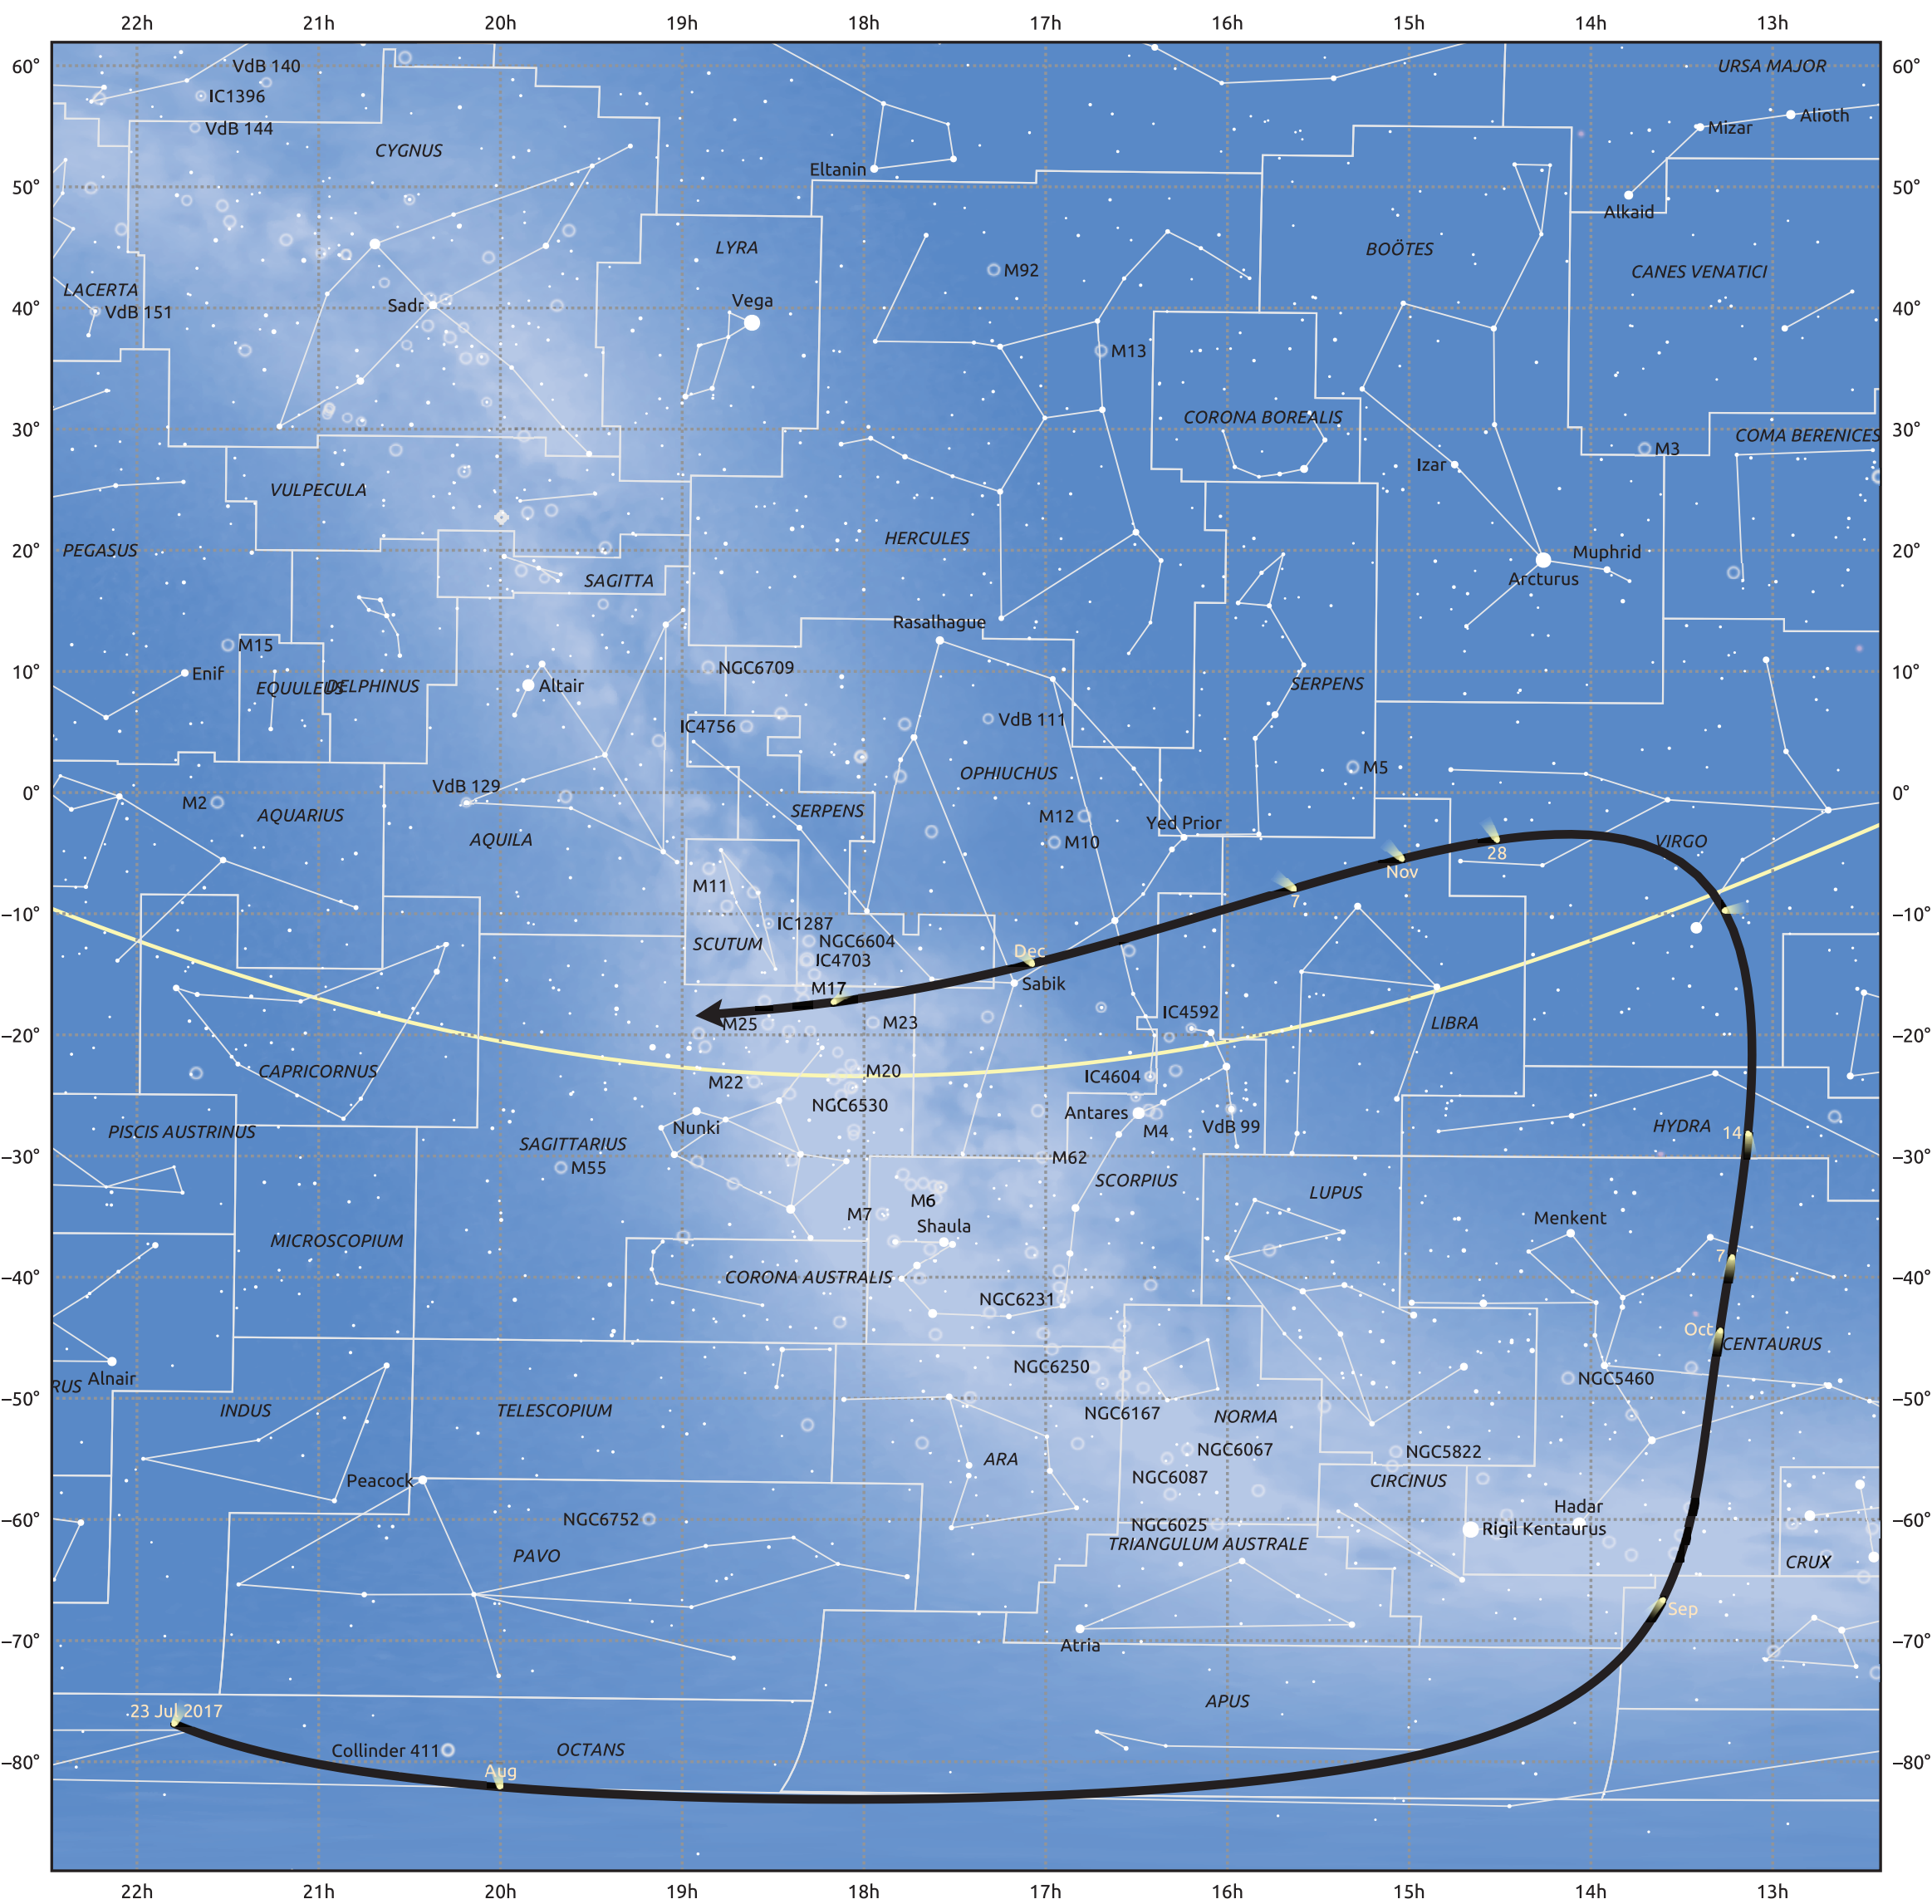

The path of 96P/Machholz starting on 23 Jul 2017

© Dominic Ford 2011–2025. Date markers placed at midnight UTC. Downloaded from <https://in-the-sky.org>

Magnitude scale: 6.0 5.0 4.0 3.0 2.0 1.0 0.0 -1.0

— Ecliptic Plane

Galaxy Bright nebula Open cluster Globular cluster Planetary nebula

Date	Mag
2017 Aug 12	17.9
2017 Aug 29	16.9
2017 Sep 1	16.7
2017 Sep 11	15.9
2017 Sep 22	14.7
2017 Sep 29	13.7
2017 Oct 5	12.5
2017 Oct 9	11.4
2017 Oct 12	10.4
2017 Oct 15	9.0
2017 Oct 17	7.8
2017 Oct 19	6.2
2017 Oct 22	4.2
2017 Oct 24	5.8
2017 Oct 25	6.9
2017 Oct 27	8.6
2017 Oct 29	9.9
2017 Oct 31	10.9
2017 Nov 1	11.4
2017 Nov 3	12.1
2017 Nov 7	13.4
2017 Nov 12	14.6
2017 Nov 18	15.7
2017 Nov 25	16.7
2017 Dec 4	17.7
2017 Dec 16	18.8
2017 Dec 31	19.8
2018 Jan 1	19.9