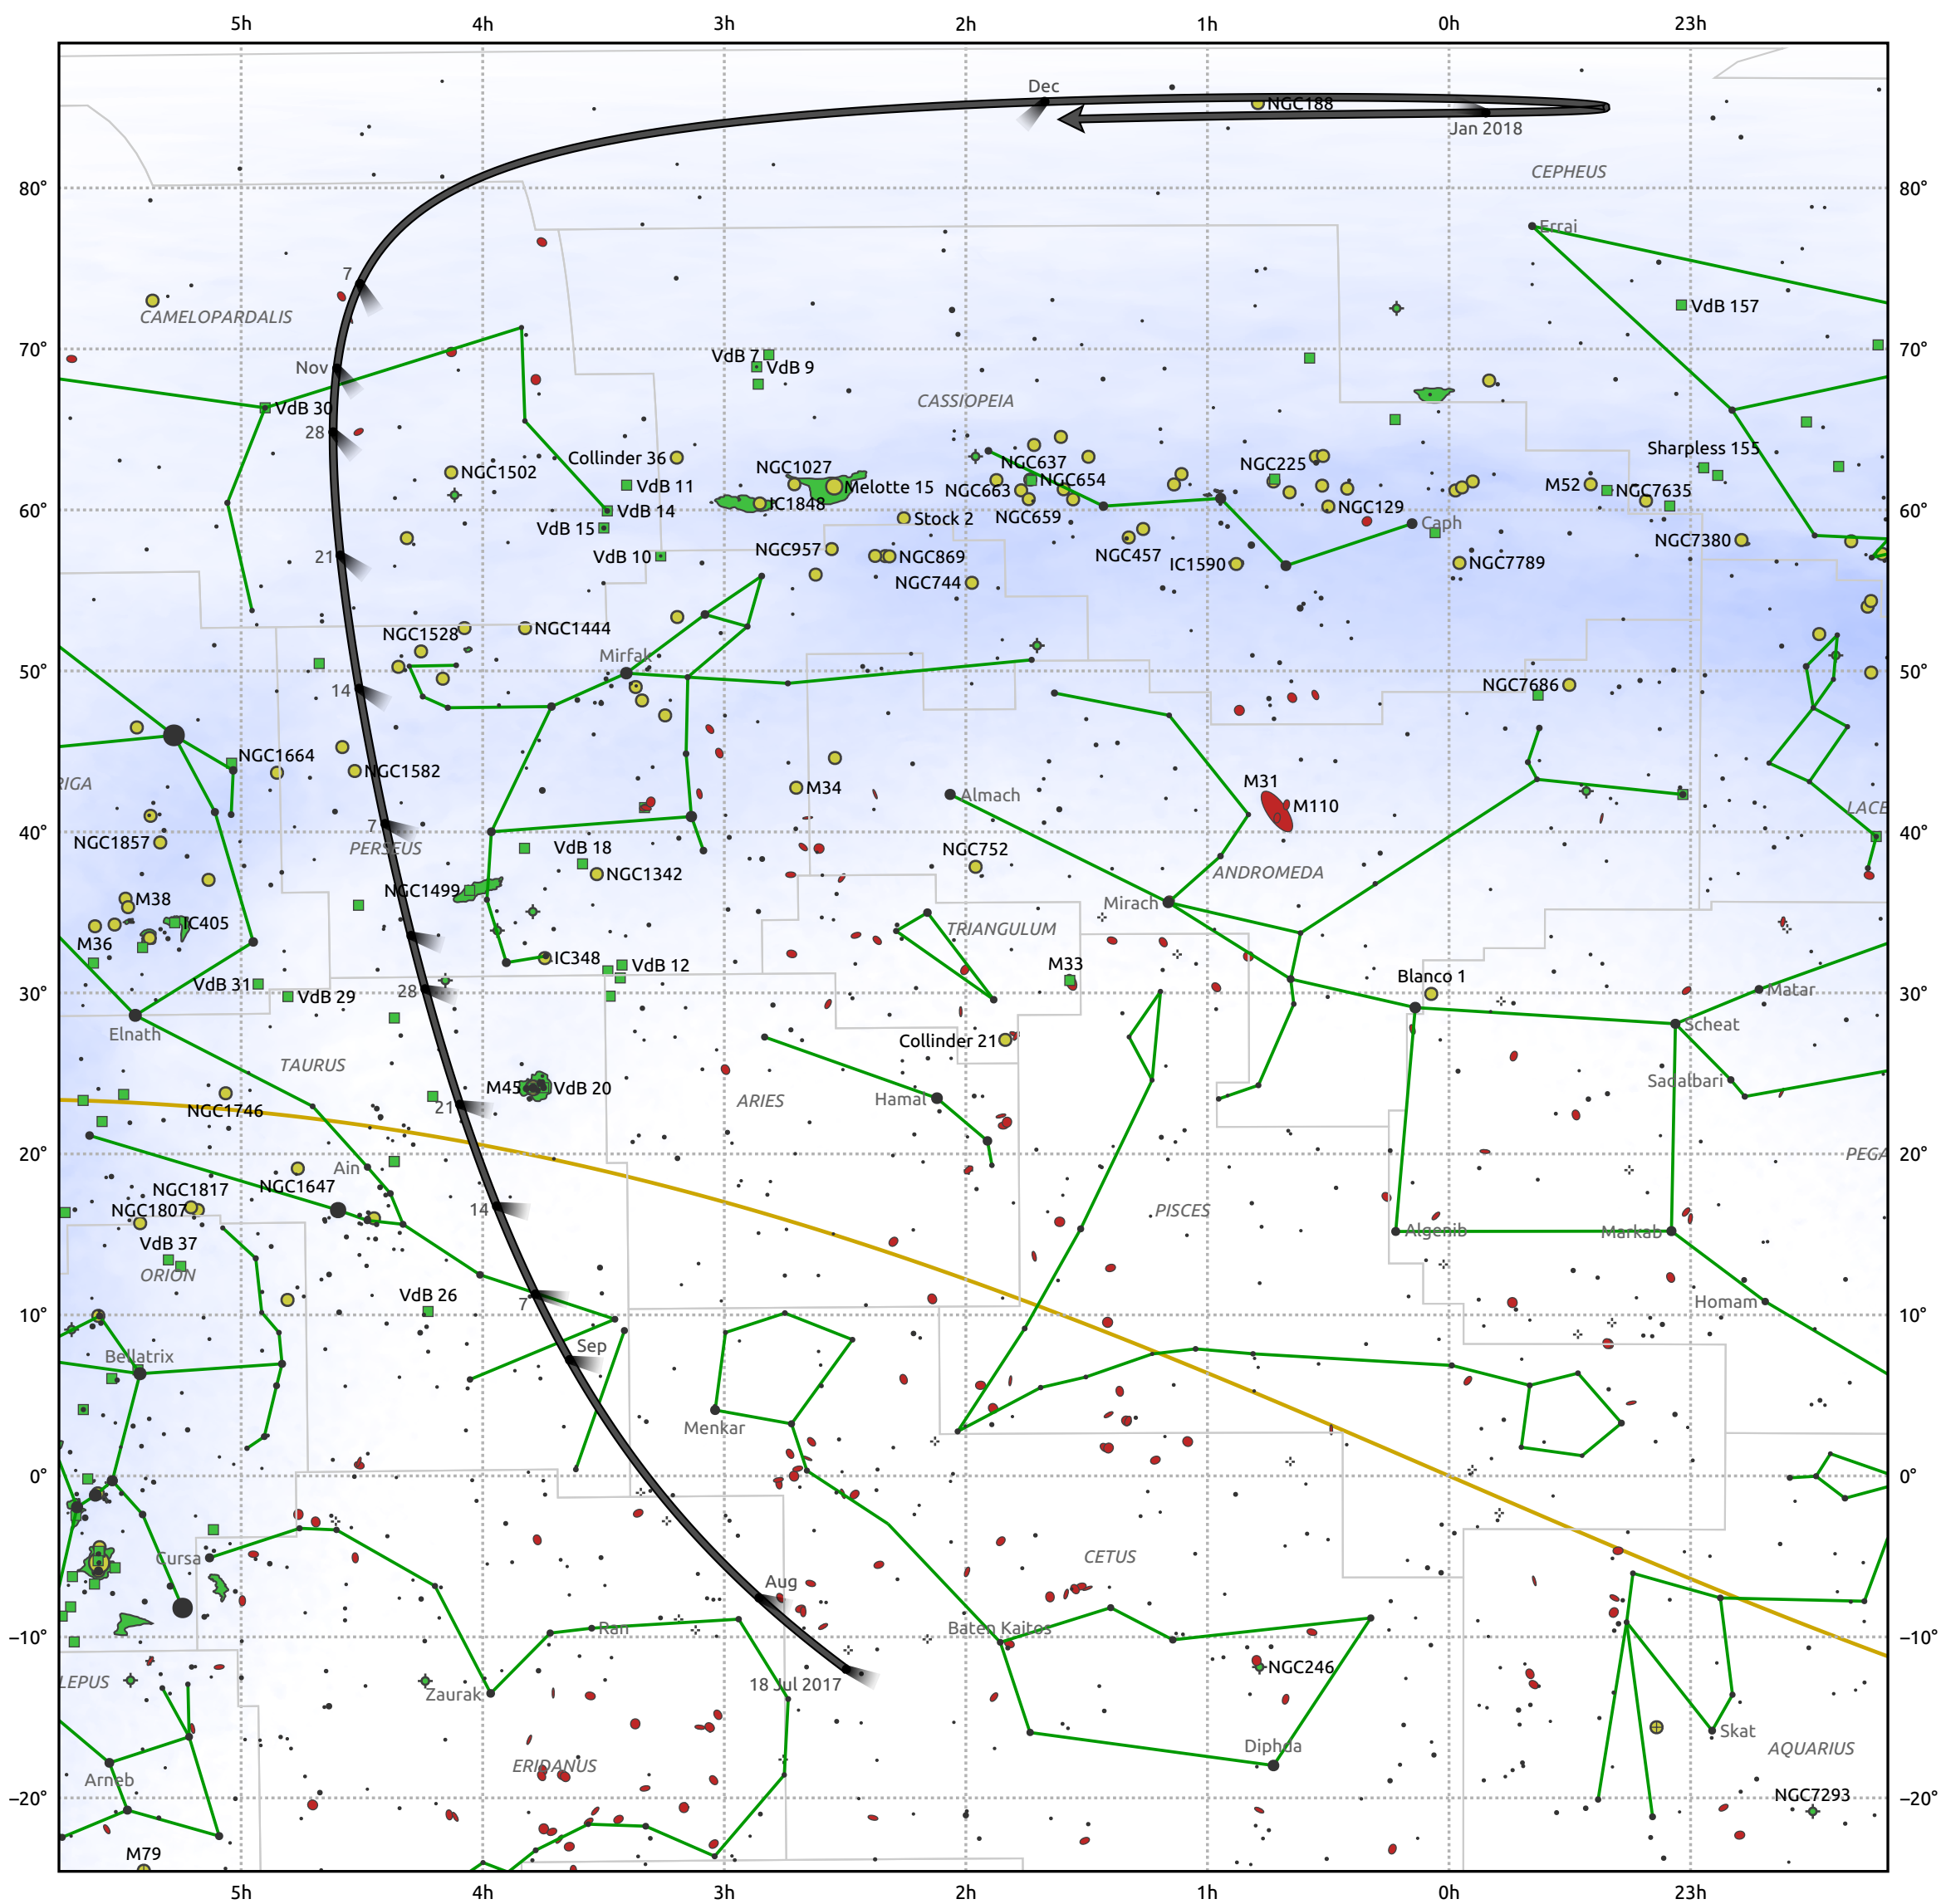

The path of C/2017 O1 (ASASSN) starting on 18 Jul 2017

© Dominic Ford 2011–2025. Date markers placed at midnight UTC. Downloaded from <https://in-the-sky.org>

Magnitude scale: ● 6.0 ● 5.0 ● 4.0 ● 3.0 ● 2.0 ● 1.0 ● 0.0

— Ecliptic Plane

● Galaxy ■ Bright nebula ● Open cluster ⊕ Globular cluster ◆ Planetary nebula

Date	Mag
2017 Aug 14	10.7
2017 Sep 1	10.0
2017 Sep 9	9.7
2017 Nov 1	8.9
2017 Dec 30	10.7
2018 Jan 1	10.8