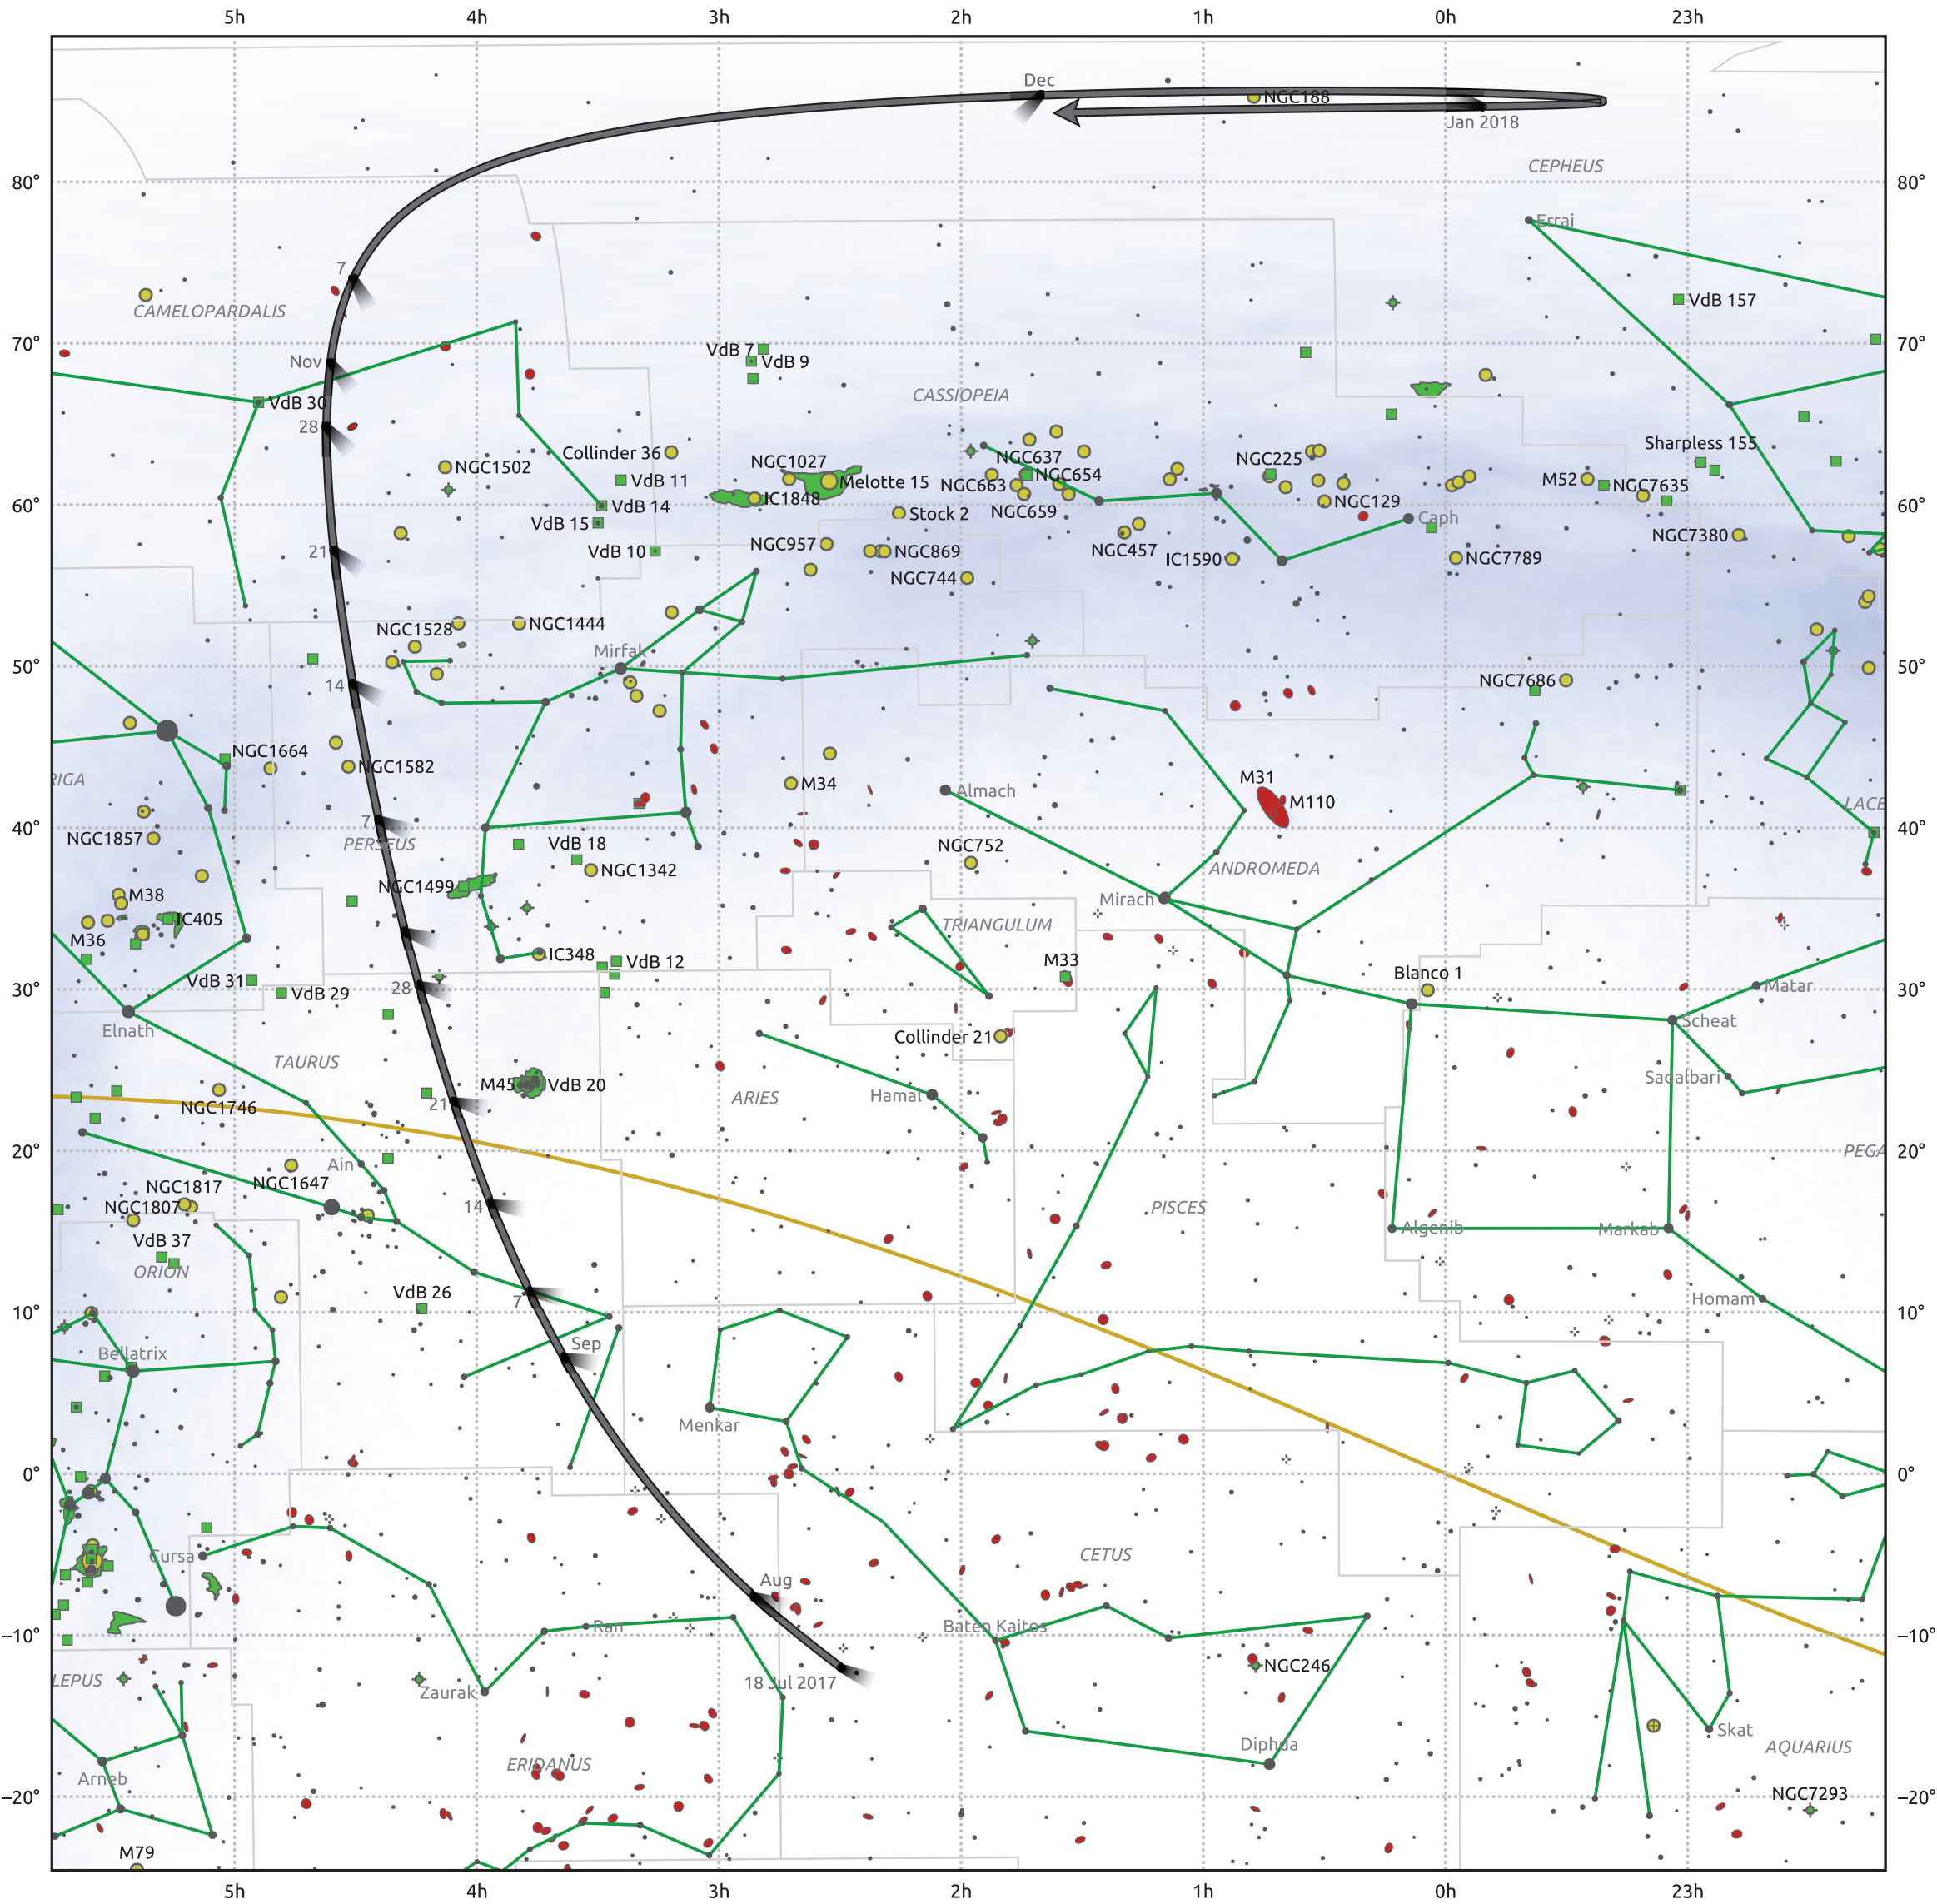

# The path of C/2017 O1 (ASASRN) starting on 18 Jul 2017

© Dominic Ford 2011–2025. Date markers placed at midnight UTC. Downloaded from <https://in-the-sky.org>

Magnitude scale: ● 6.0 ● 5.0 ● 4.0 ● 3.0 ● 2.0 ● 1.0 ● 0.0

— Ecliptic Plane

● Galaxy ■ Bright nebula ● Open cluster ● Globular cluster ◆ Planetary nebula

Date	Mag
2017 Aug 14	10.7
2017 Sep 1	10.0
2017 Sep 9	9.7
2017 Nov 1	8.9
2017 Dec 30	10.7
2018 Jan 1	10.8