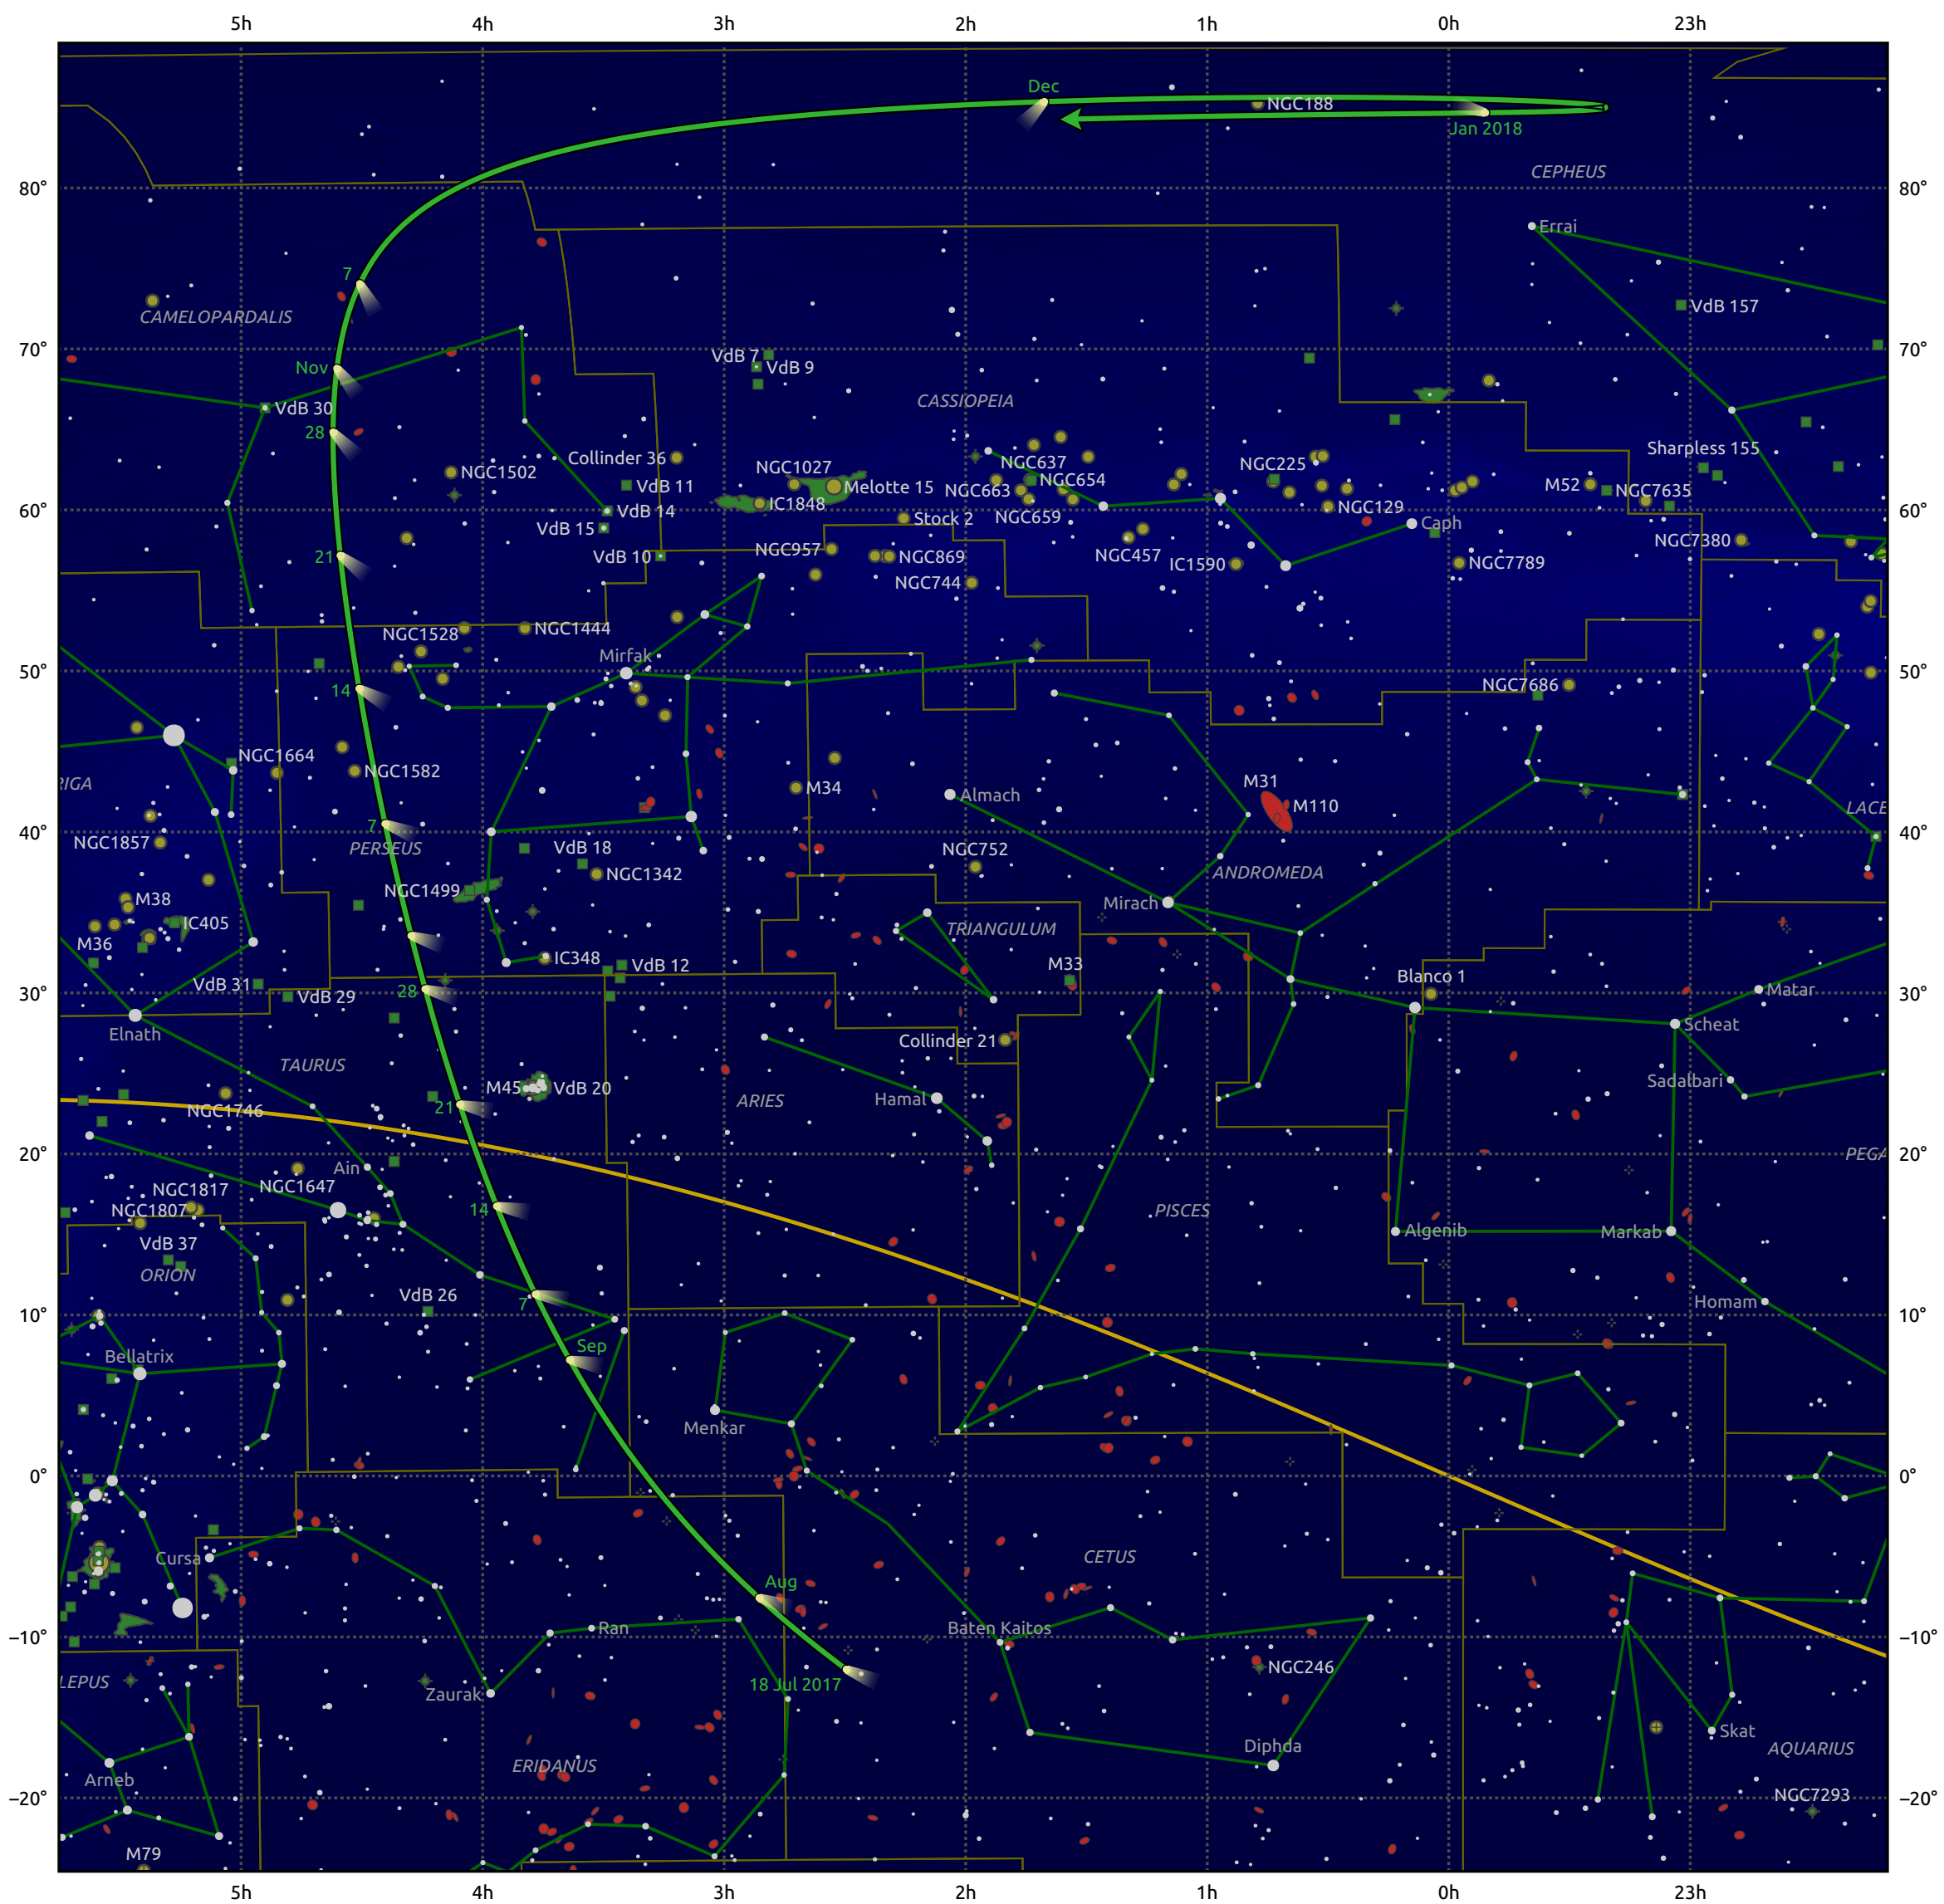

# The path of C/2017 O1 (ASASSN) starting on 18 Jul 2017

© Dominic Ford 2011–2025. Date markers placed at midnight UTC. Downloaded from <https://in-the-sky.org>

Magnitude scale: ● -6.0 ● -5.0 ● -4.0 ● -3.0 ● -2.0 ● -1.0 ● 0.0

— Ecliptic Plane

■ Galaxy   
 ■ Bright nebula   
 ● Open cluster   
 ⊕ Globular cluster   
 ◆ Planetary nebula

Date	Mag
2017 Aug 14	10.7
2017 Sep 1	10.0
2017 Sep 9	9.7
2017 Nov 1	8.9
2017 Dec 30	10.7
2018 Jan 1	10.8