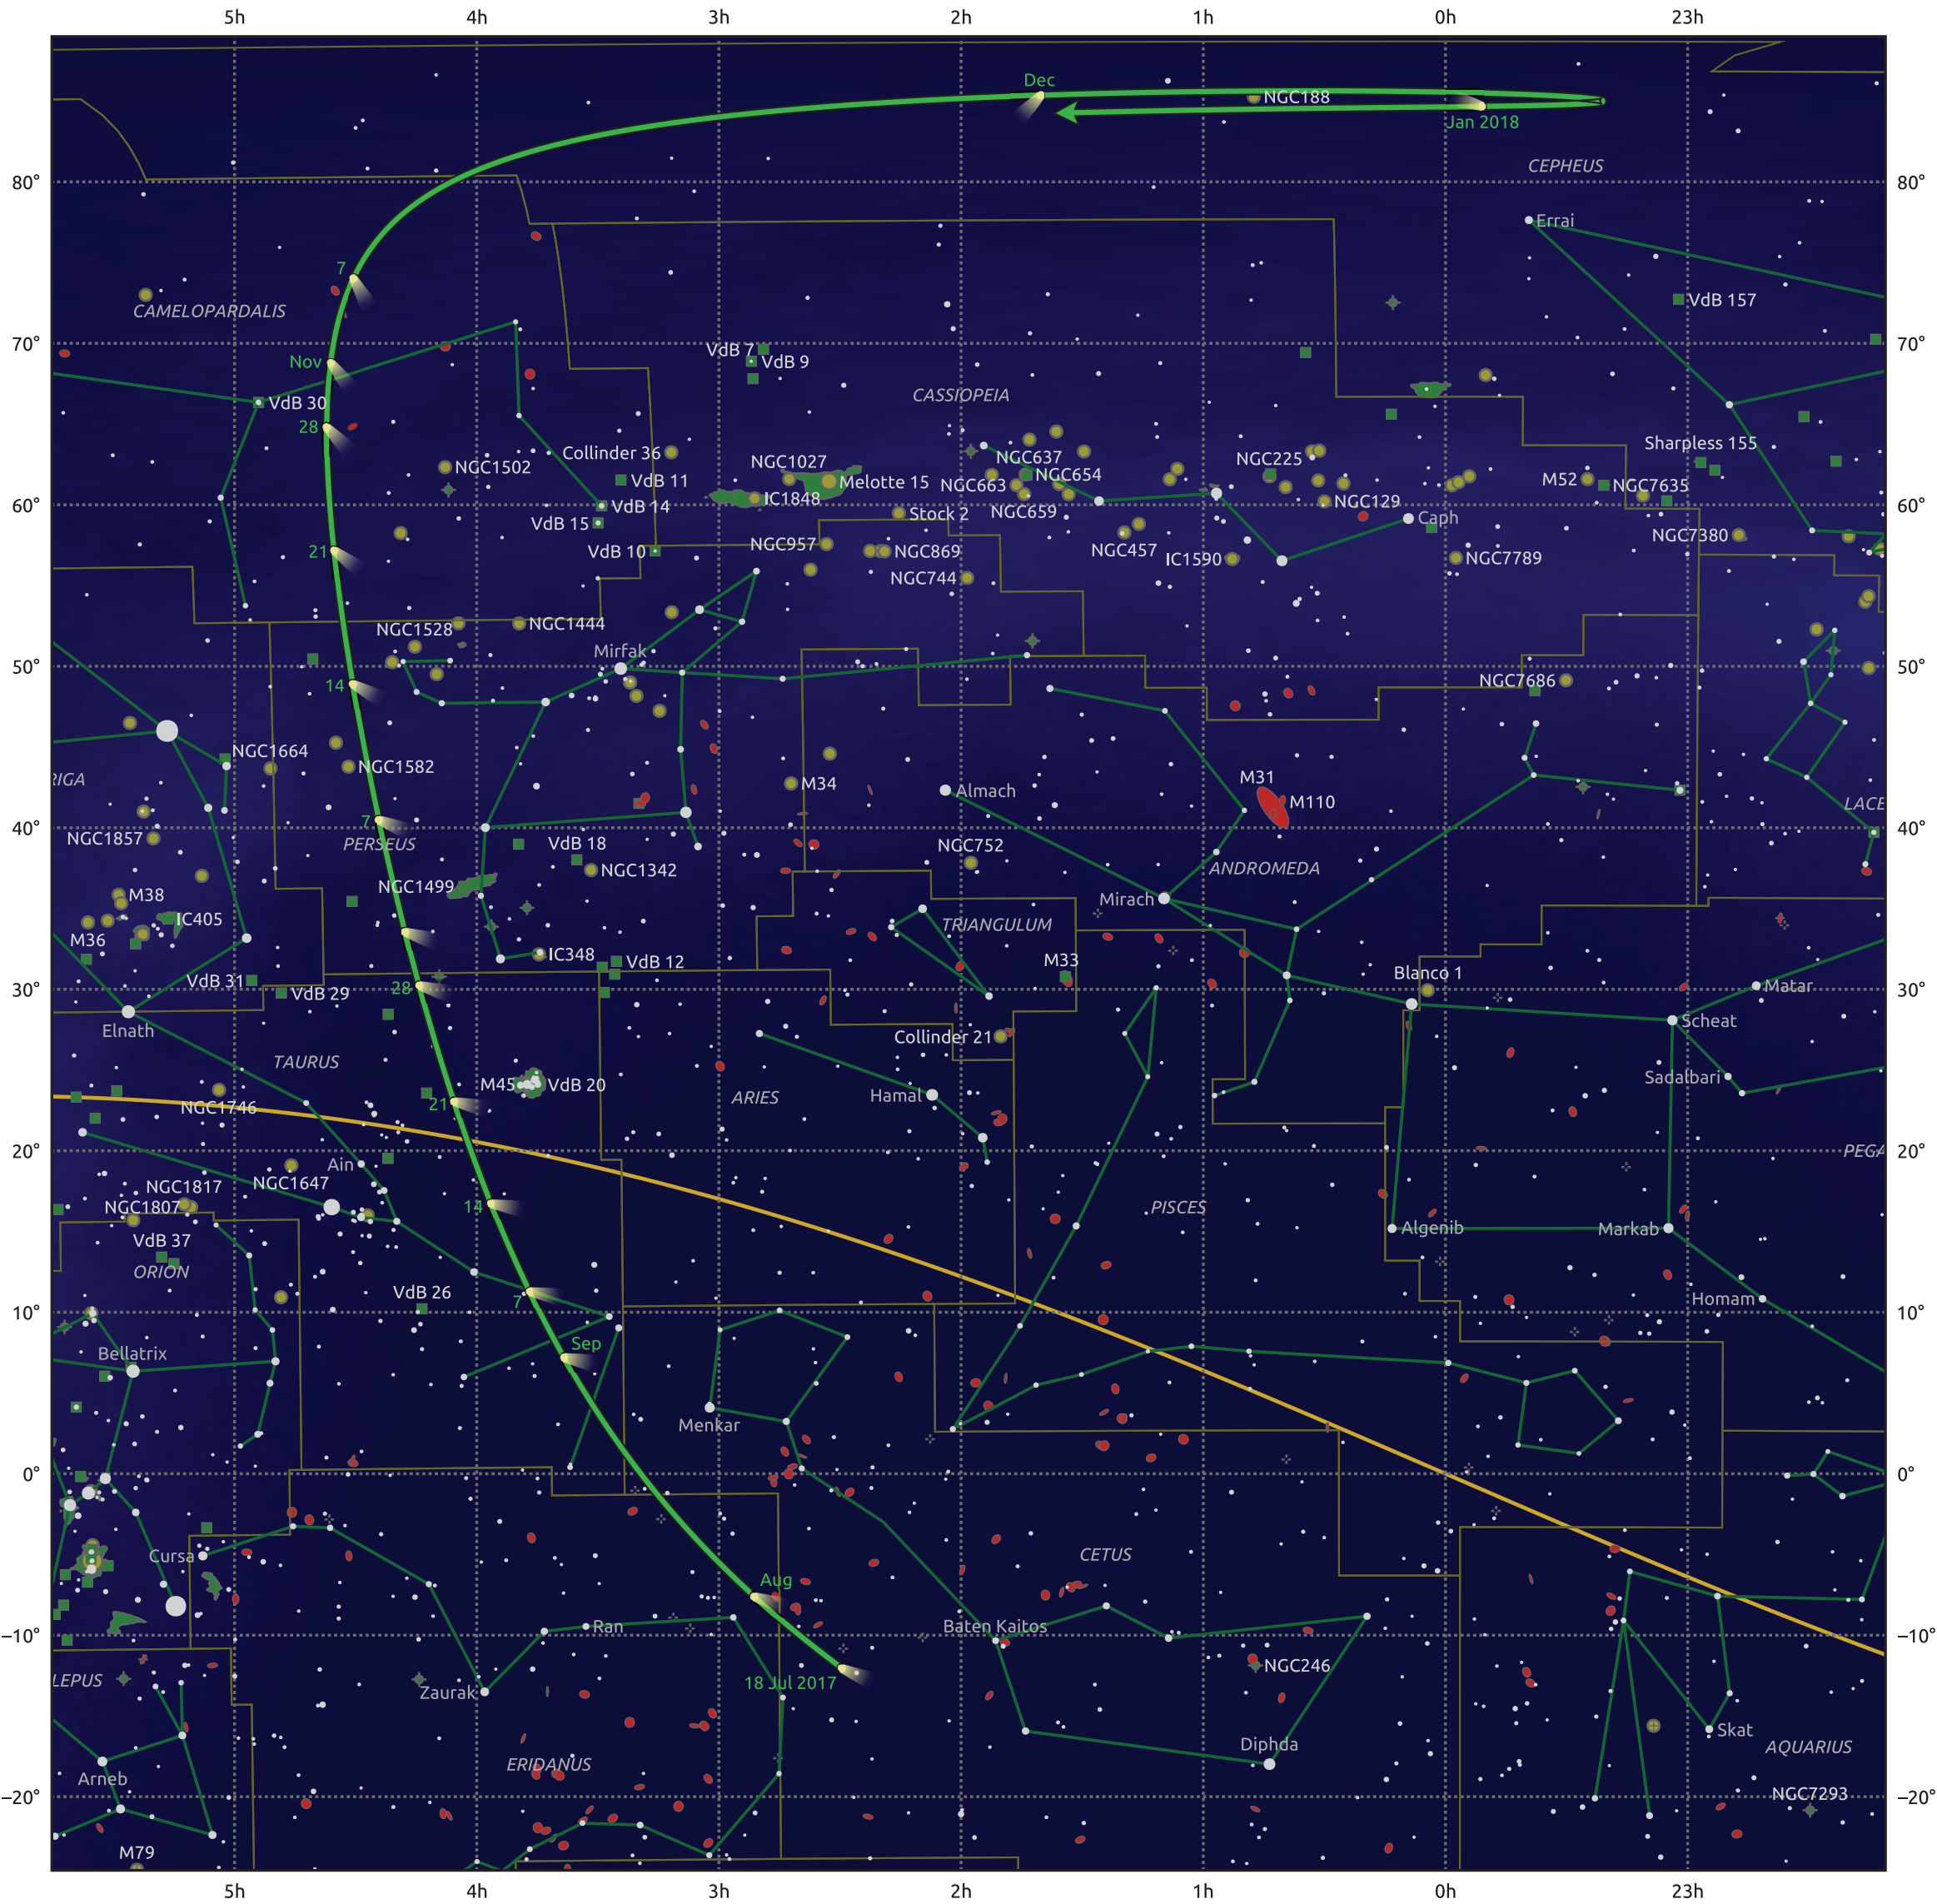

The path of C/2017 O1 (ASASSN) starting on 18 Jul 2017

© Dominic Ford 2011–2025. Date markers placed at midnight UTC. Downloaded from <https://in-the-sky.org>

Magnitude scale: ● 6.0 ● 5.0 ● 4.0 ● 3.0 ● 2.0 ● 1.0 ● 0.0

— Ecliptic Plane

● Galaxy ■ Bright nebula ● Open cluster ● Globular cluster ◆ Planetary nebula

Date	Mag
2017 Aug 14	10.7
2017 Sep 1	10.0
2017 Sep 9	9.7
2017 Nov 1	8.9
2017 Dec 30	10.7
2018 Jan 1	10.8