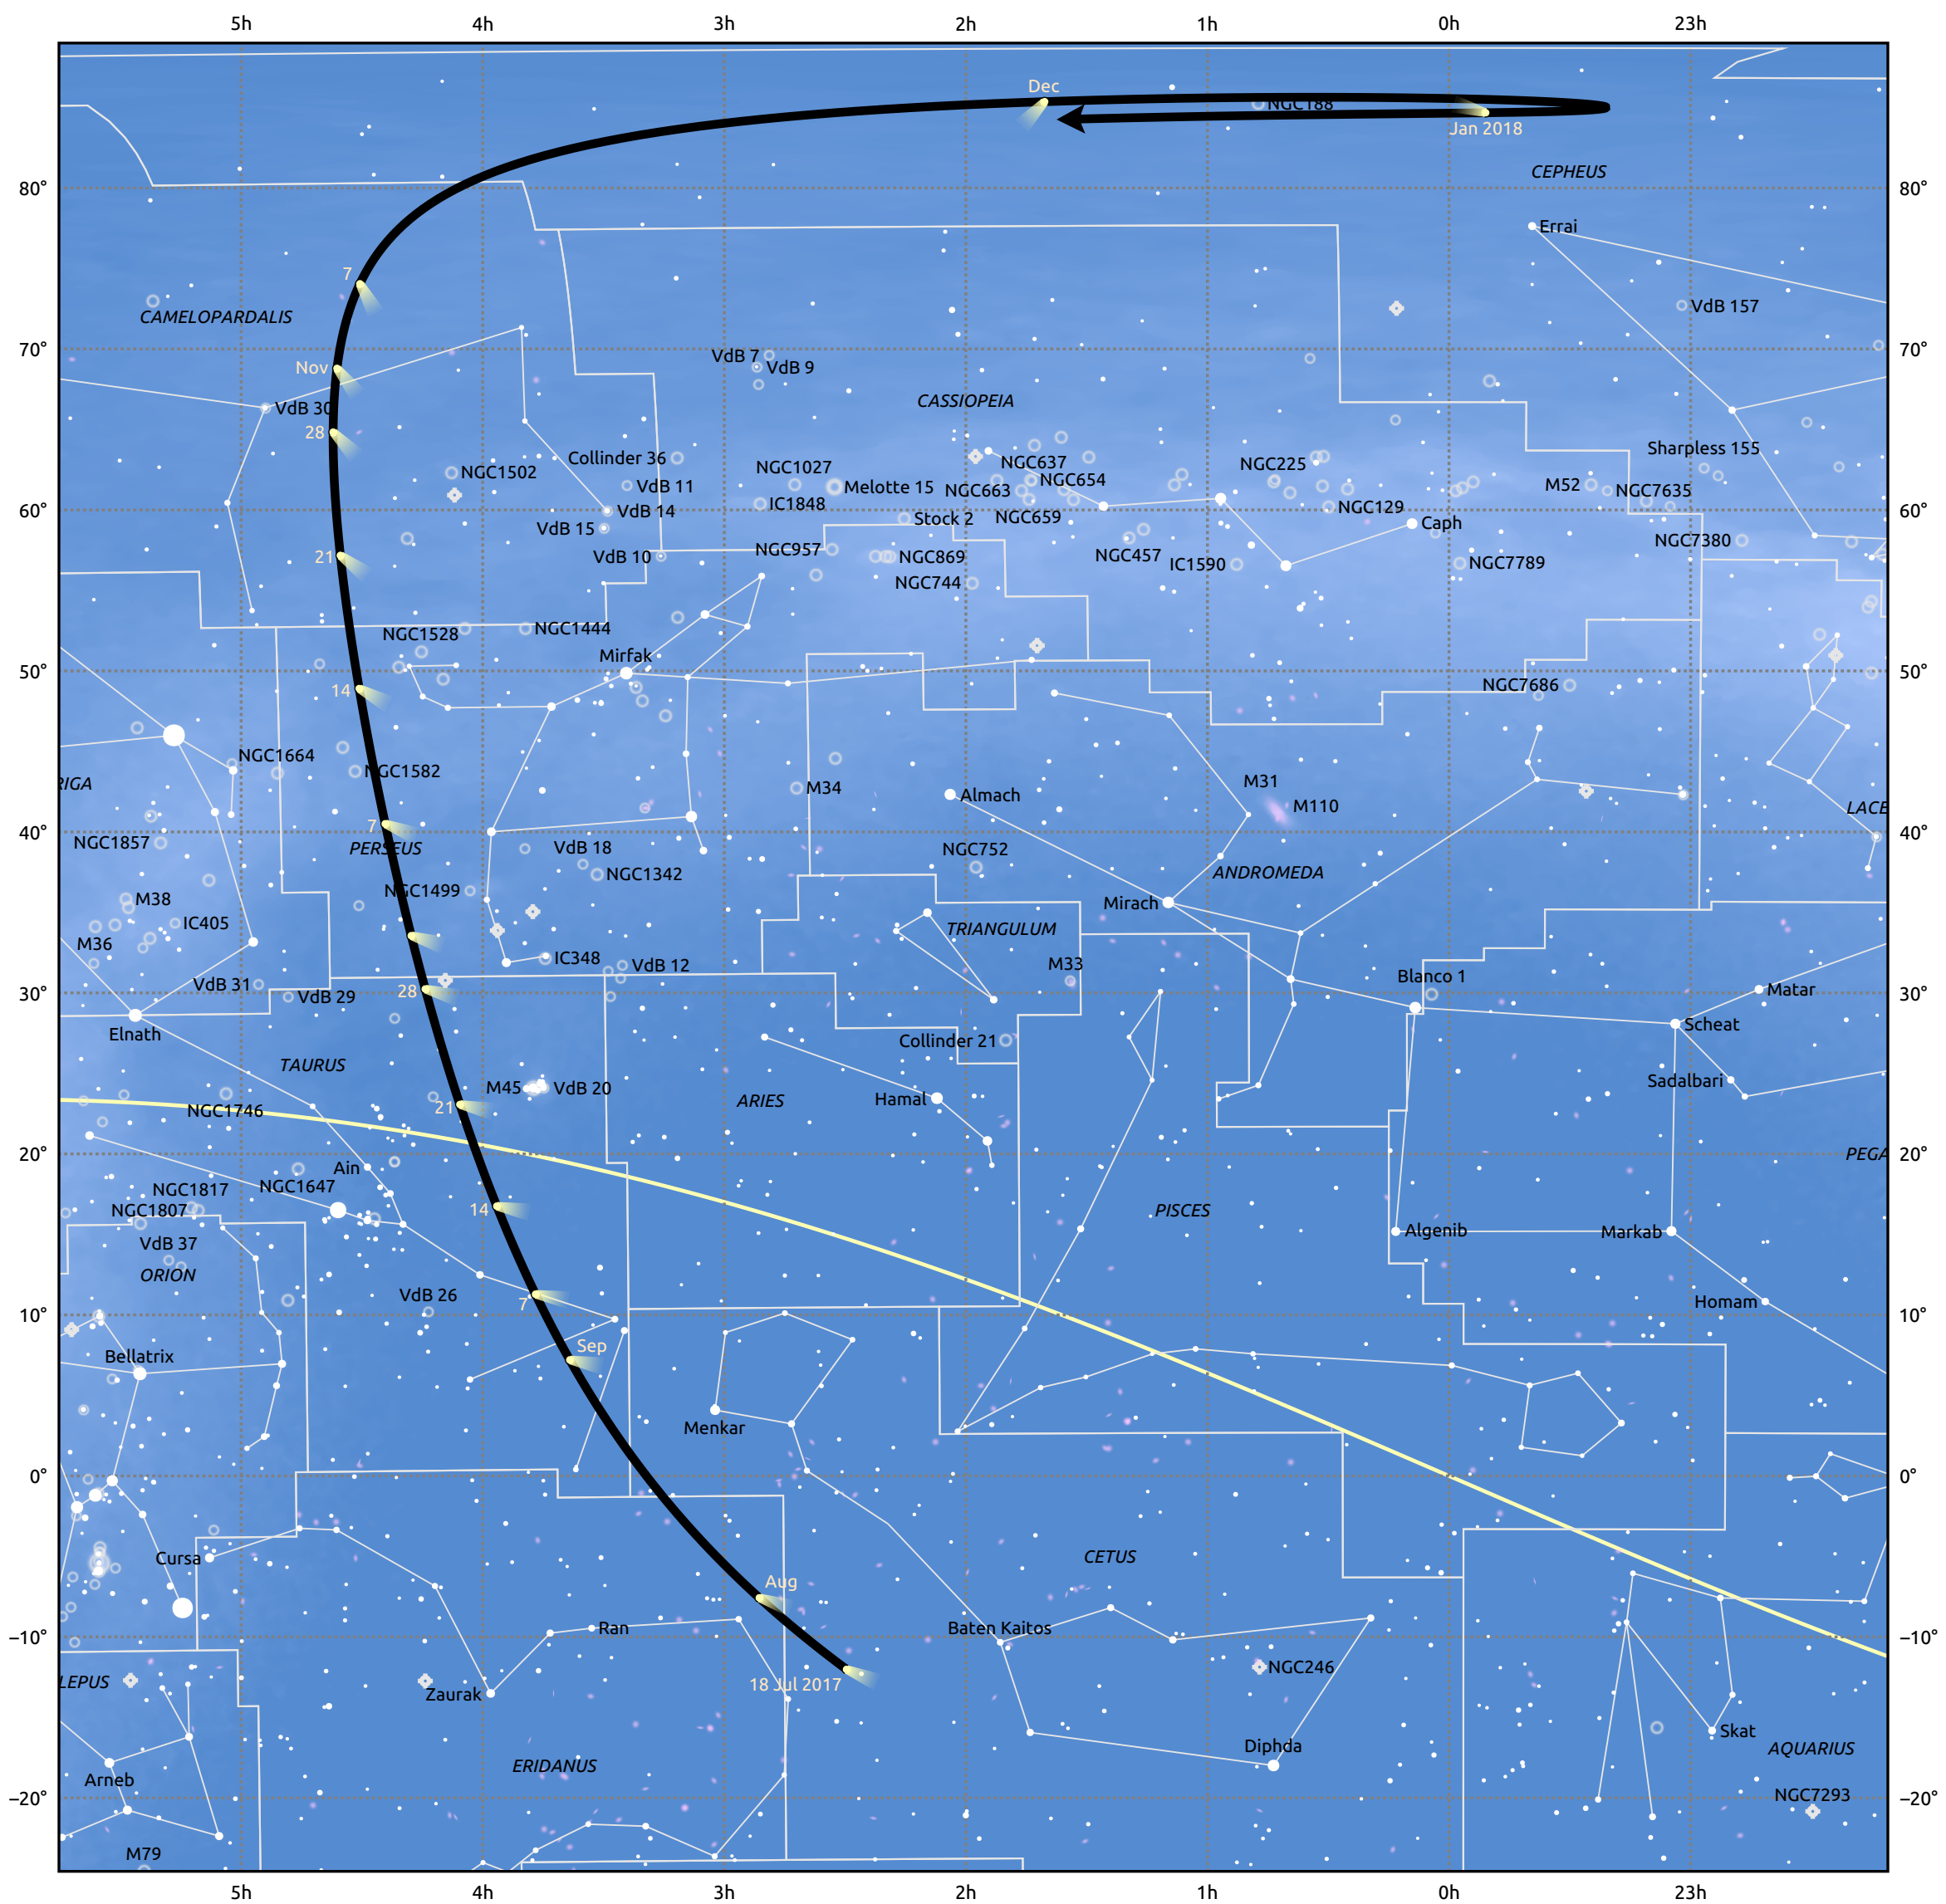

# The path of C/2017 O1 (ASASSN) starting on 18 Jul 2017

© Dominic Ford 2011–2025. Date markers placed at midnight UTC. Downloaded from <https://in-the-sky.org>

Magnitude scale: • 6.0 • 5.0 • 4.0 • 3.0 • 2.0 • 1.0 • 0.0

— Ecliptic Plane

Galaxy    ◉ Bright nebula    ○ Open cluster    ⊙ Globular cluster    ◇ Planetary nebula

Date	Mag
2017 Aug 14	10.7
2017 Sep 1	10.0
2017 Sep 9	9.7
2017 Nov 1	8.9
2017 Dec 30	10.7
2018 Jan 1	10.8