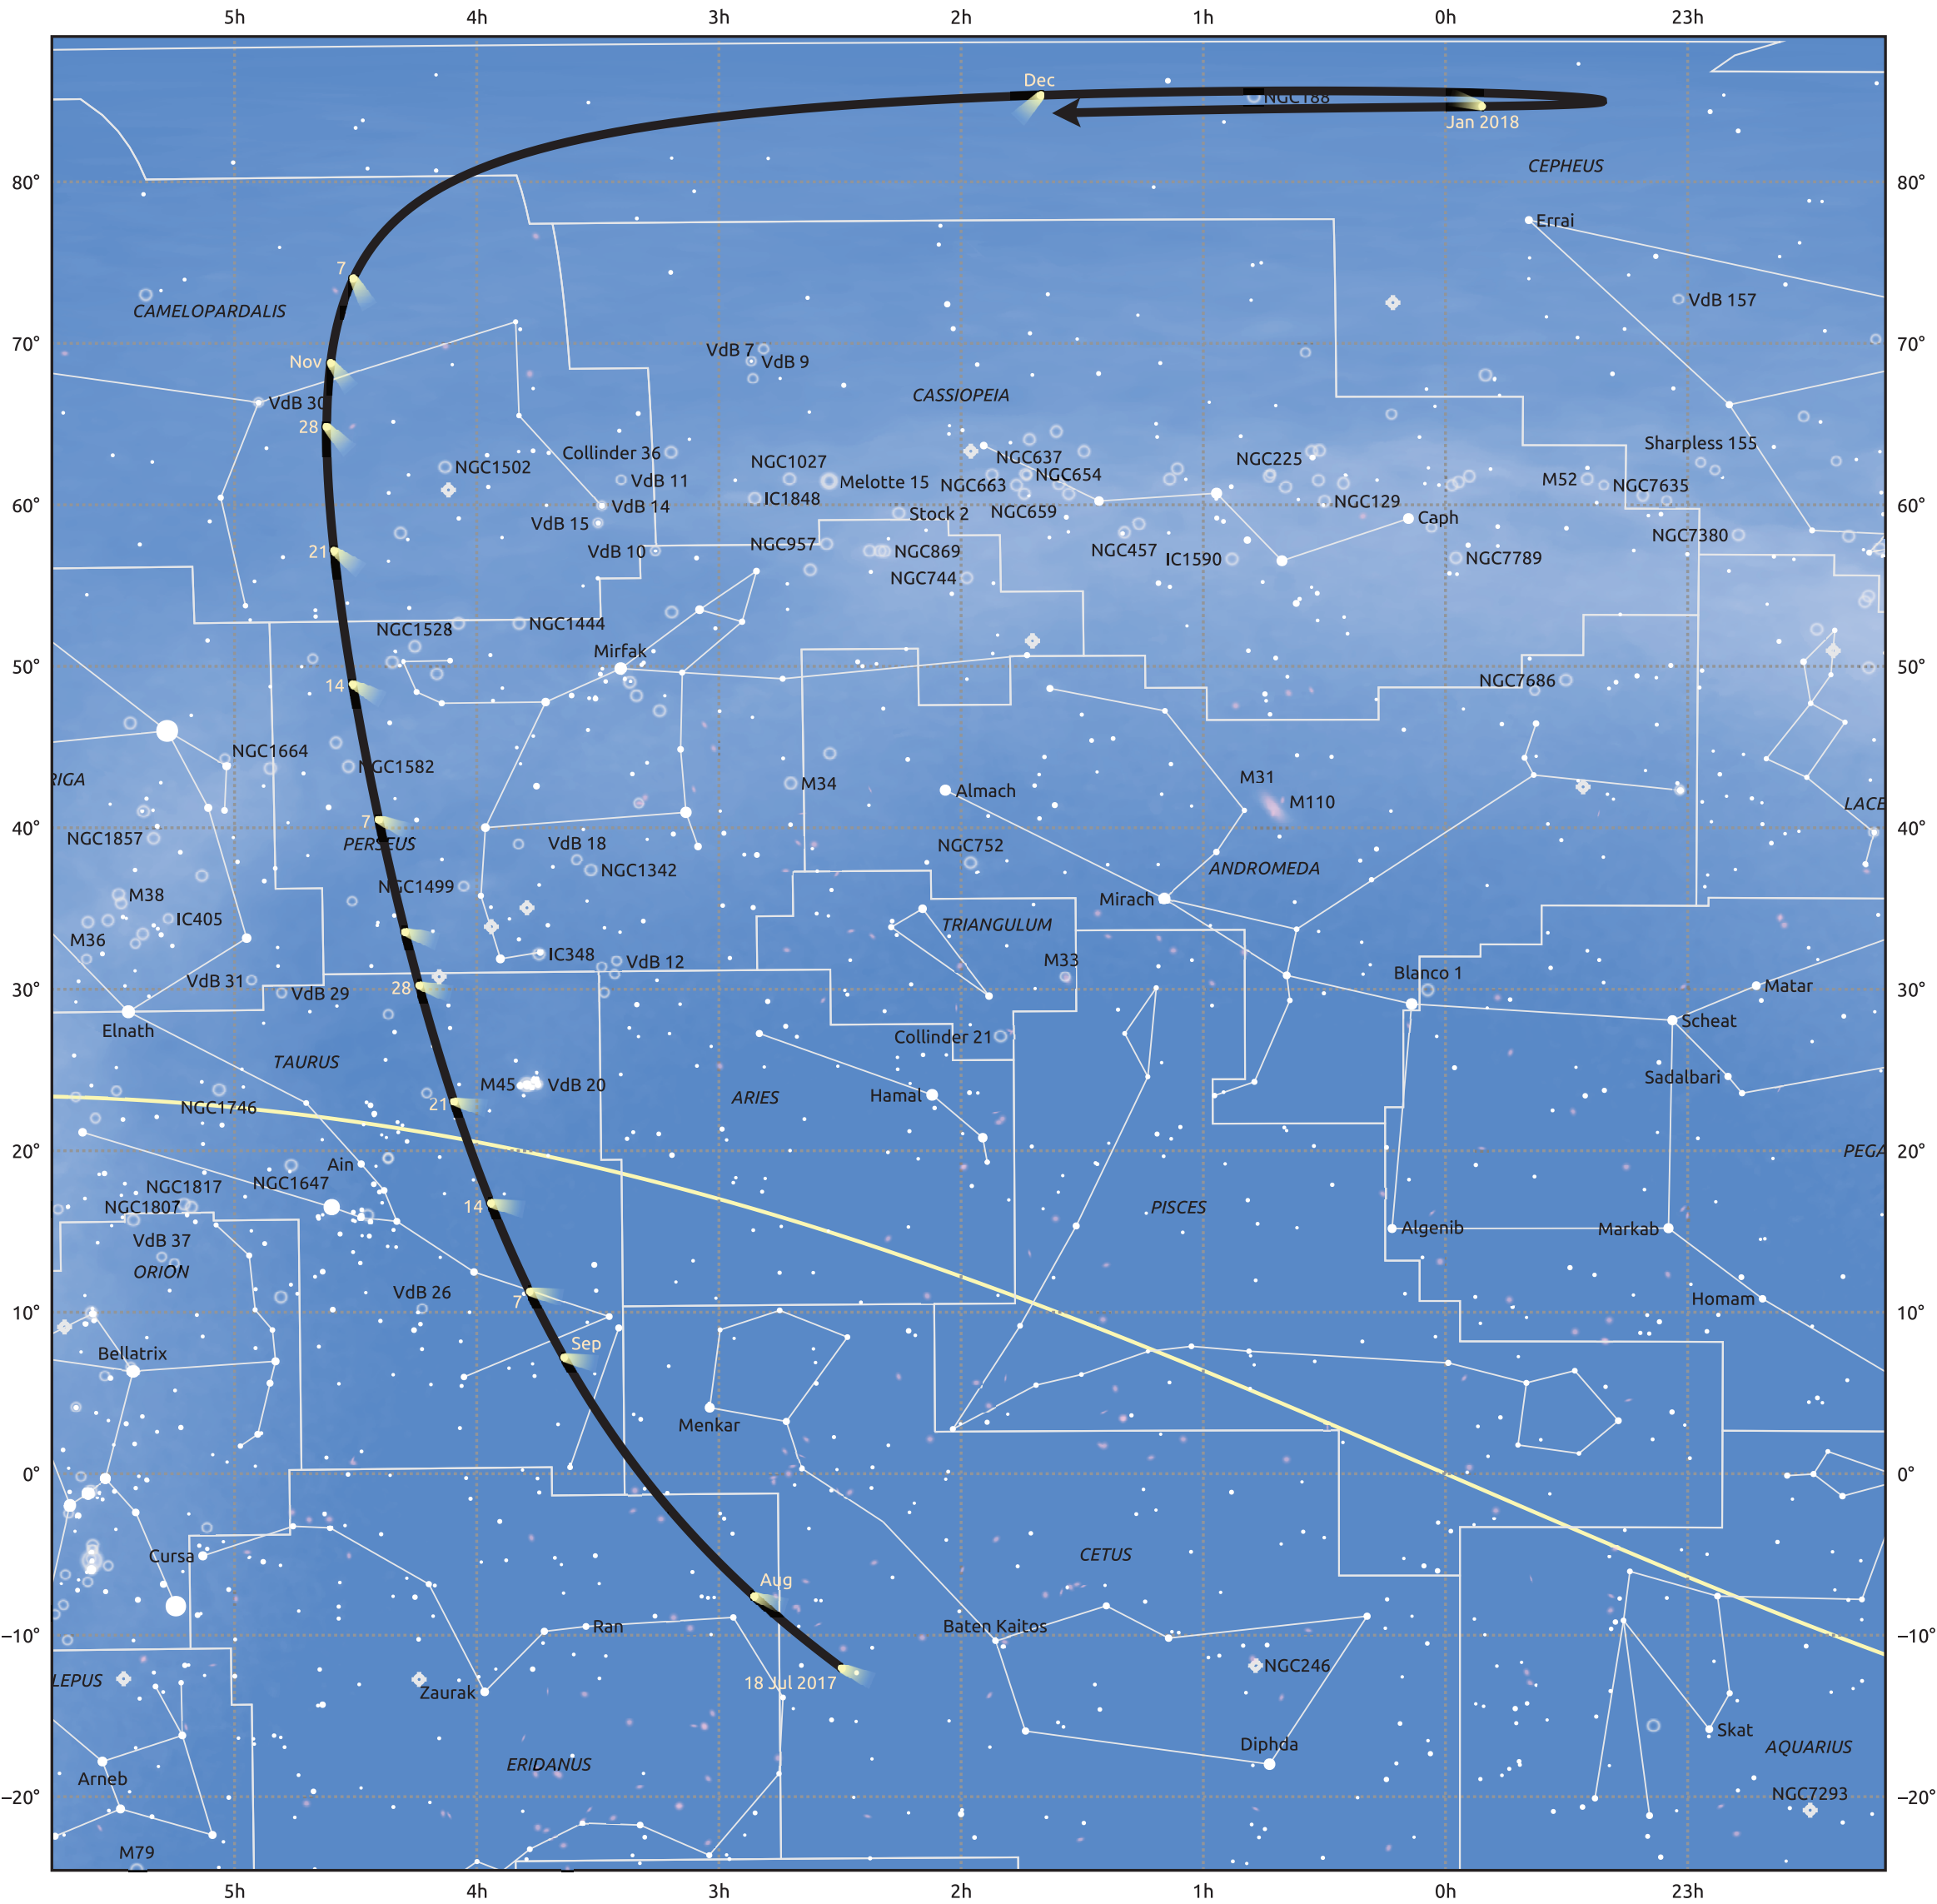

The path of C/2017 O1 (ASASSN) starting on 18 Jul 2017

© Dominic Ford 2011–2025. Date markers placed at midnight UTC. Downloaded from <https://in-the-sky.org>

Magnitude scale: • 6.0 • 5.0 • 4.0 • 3.0 • 2.0 • 1.0 • 0.0

— Ecliptic Plane

Galaxy Bright nebula Open cluster Globular cluster Planetary nebula

Date	Mag
2017 Aug 14	10.7
2017 Sep 1	10.0
2017 Sep 9	9.7
2017 Dec 30	10.7
2018 Jan 1	10.8