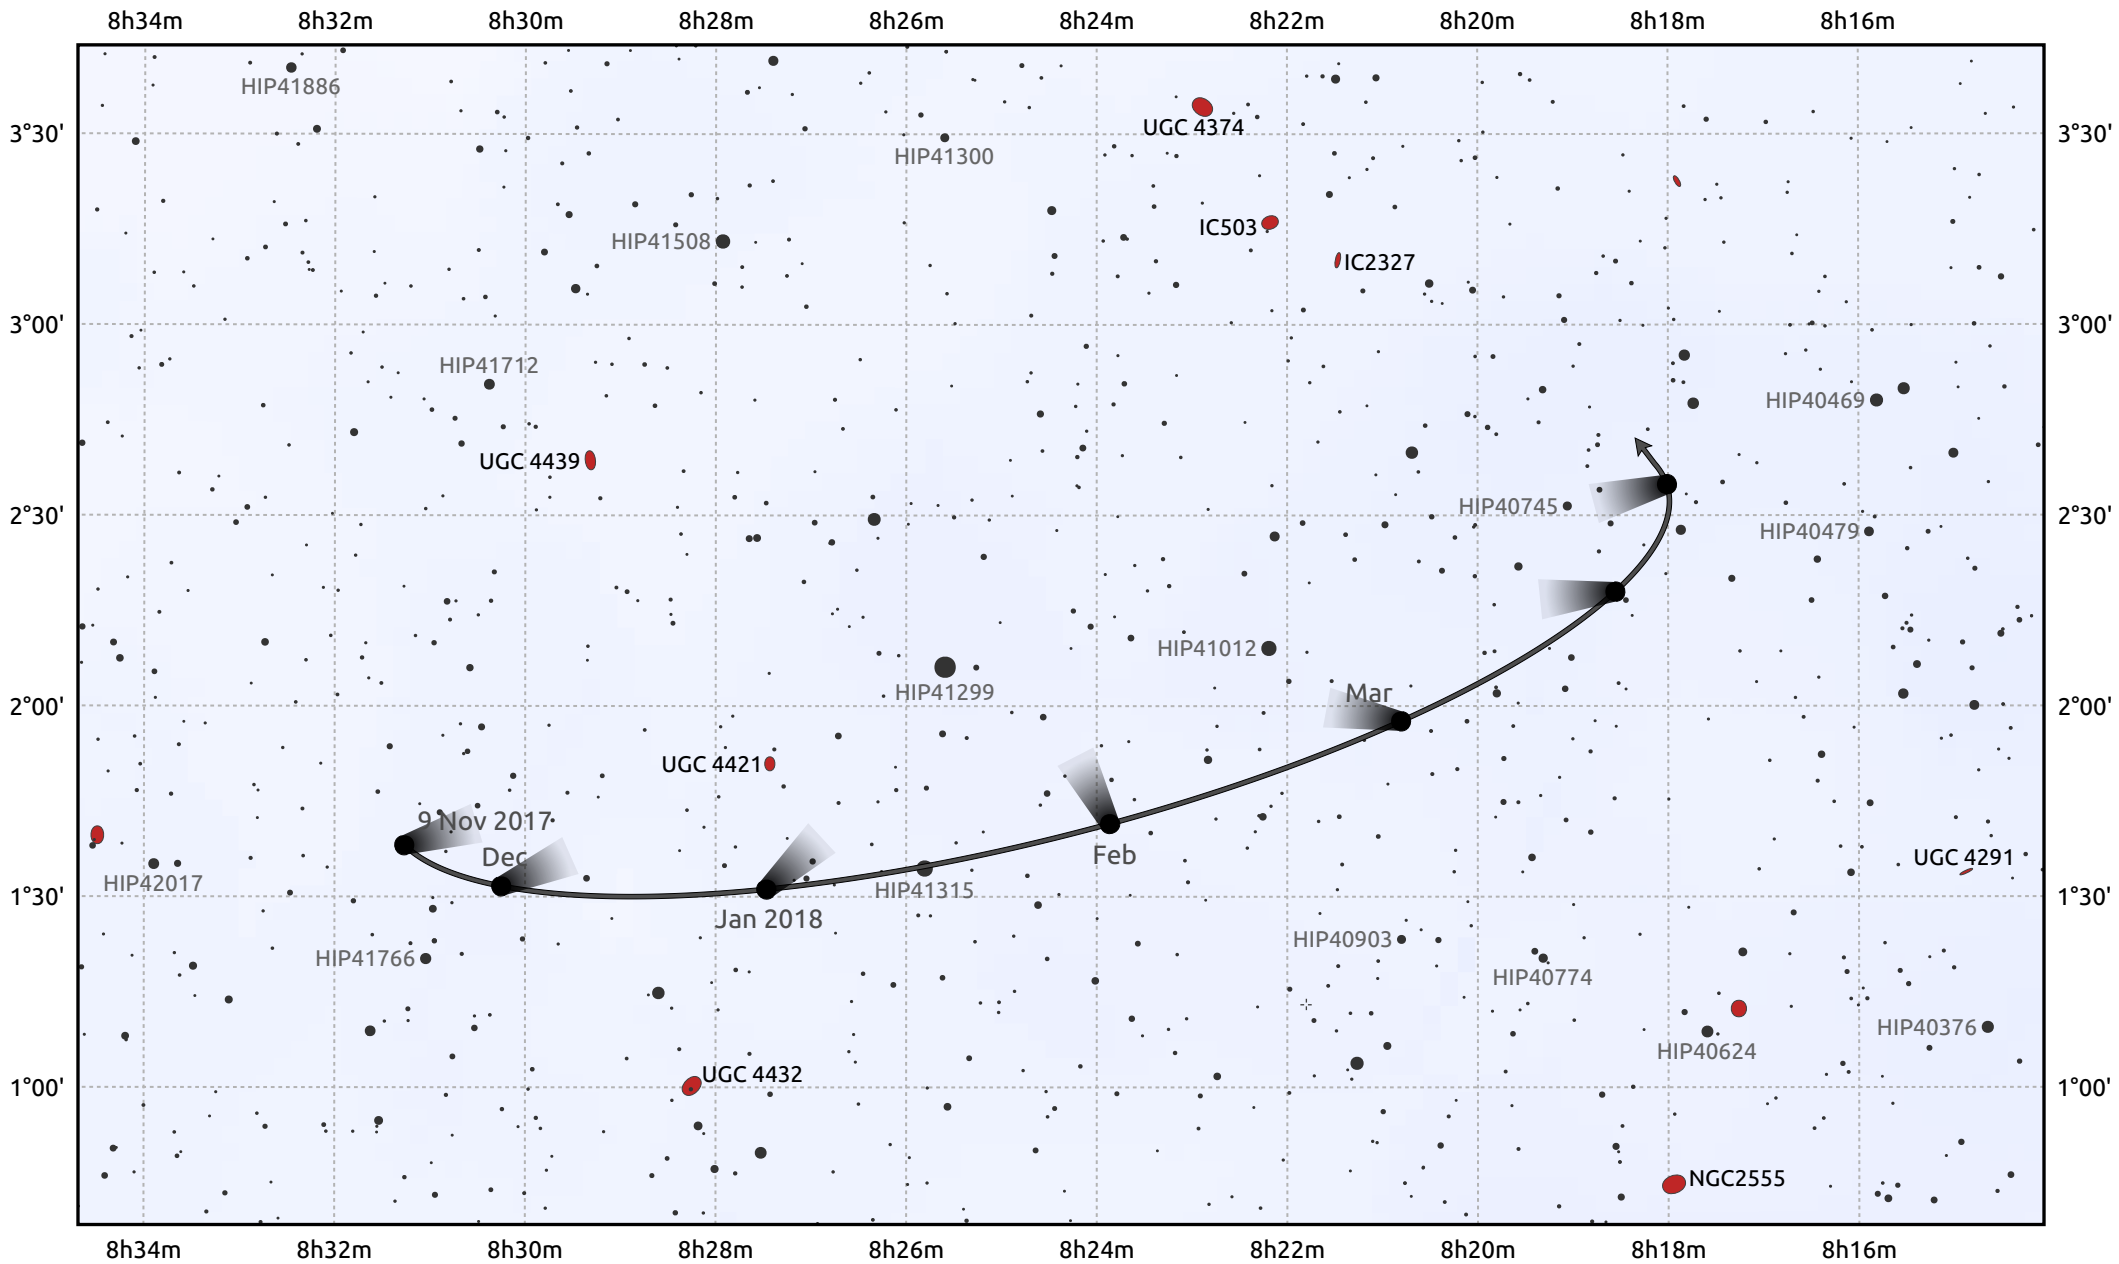

The path of 1P/Halley starting on 9 Nov 2017

© Dominic Ford 2011–2026. Date markers placed at midnight UTC. Downloaded from <https://in-the-sky.org>

Magnitude scale: 12.0 11.0 10.0 9.0 8.0 7.0 6.0 5.0

— Ecliptic Plane

- Galaxy
- Bright nebula
- Open cluster
- ⊕ Globular cluster
- + Planetary nebula

Date	Mag
2018 Jan 1	nan
2018 Mar 1	nan
2018 May 1	nan