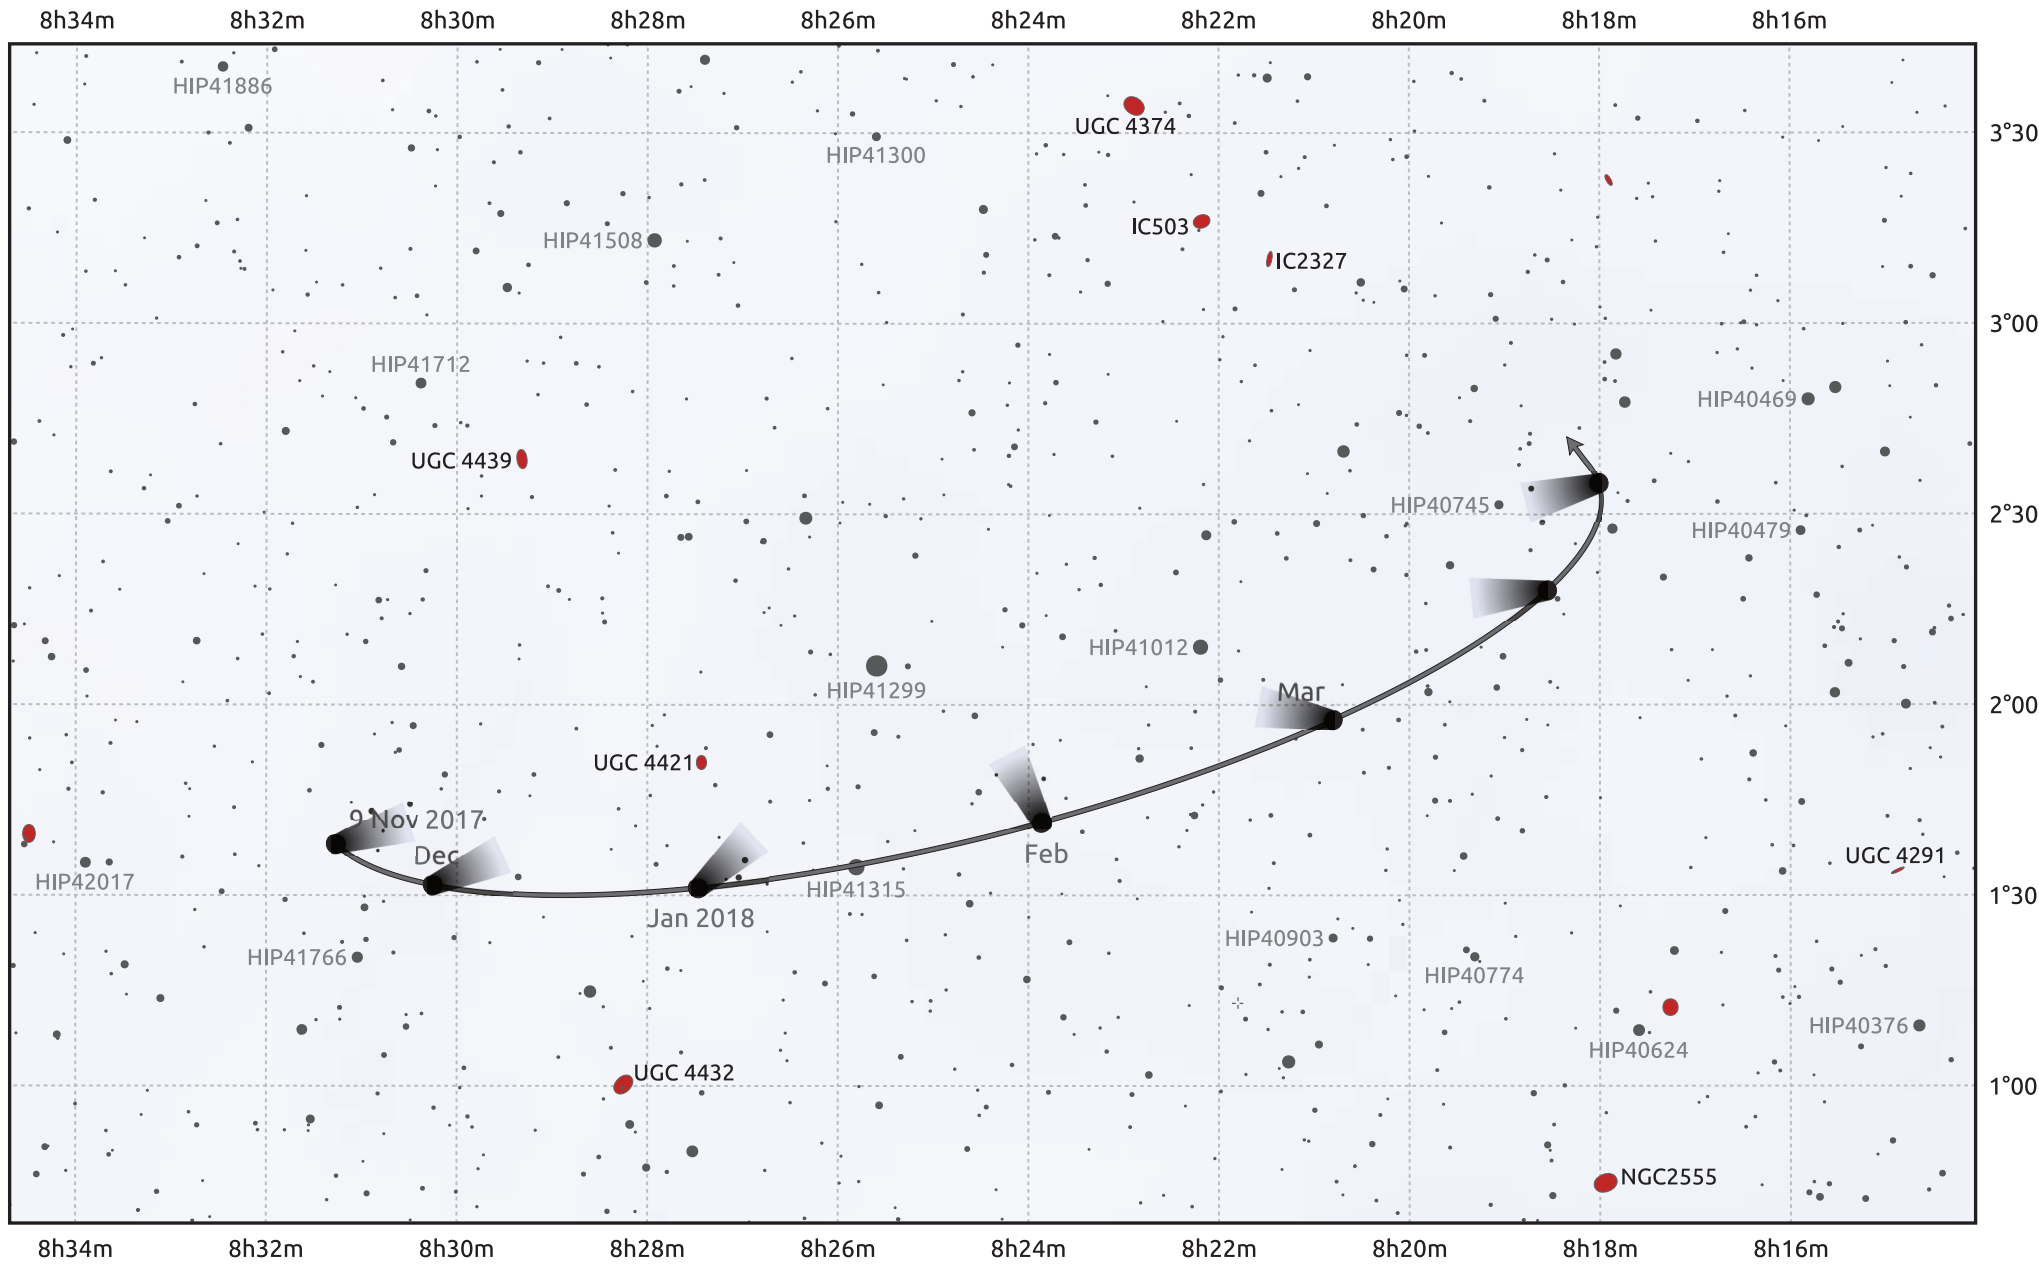

# The path of 1P/Halley starting on 9 Nov 2017

© Dominic Ford 2011–2026. Date markers placed at midnight UTC. Downloaded from <https://in-the-sky.org>

Magnitude scale: ·12.0 ·11.0 ·10.0 ·9.0 ·8.0 ·7.0 ●6.0 ●5.0

— Ecliptic Plane

- Galaxy
- Bright nebula
- Open cluster
- ⊕ Globular cluster
- + Planetary nebula

Date	Mag
2018 Jan 1	nan
2018 Mar 1	nan
2018 May 1	nan