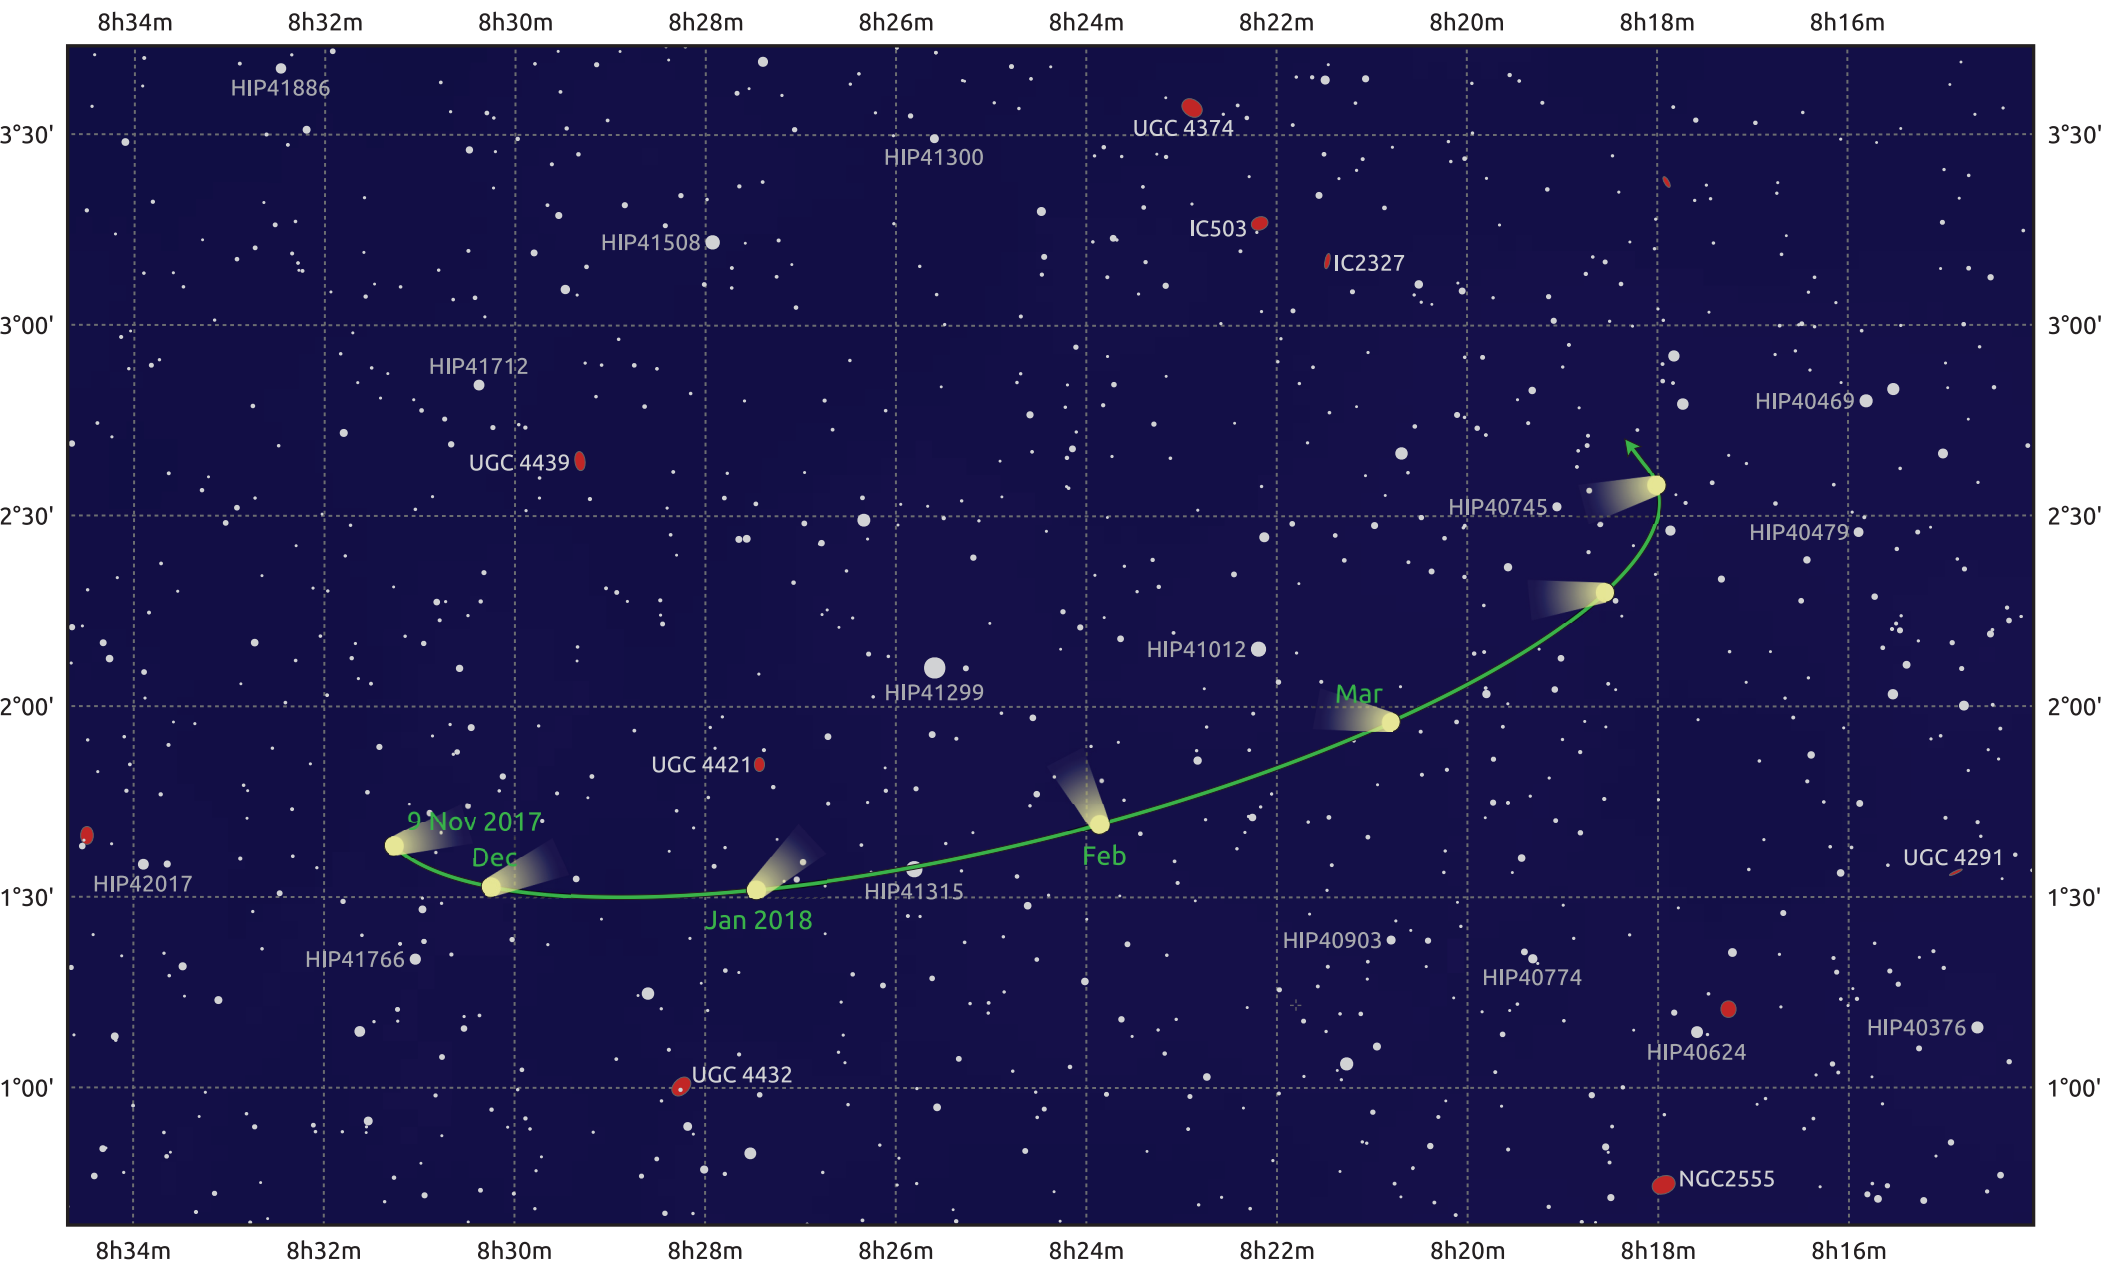

# The path of 1P/Halley starting on 9 Nov 2017

© Dominic Ford 2011–2026. Date markers placed at midnight UTC. Downloaded from <https://in-the-sky.org>

Magnitude scale: 12.0 11.0 10.0 9.0 8.0 7.0 6.0 5.0

— Ecliptic Plane

- Galaxy
- Bright nebula
- Open cluster
- ⊕ Globular cluster
- ⊕ Planetary nebula

Date	Mag
2018 Jan 1	nan
2018 Mar 1	nan
2018 May 1	nan