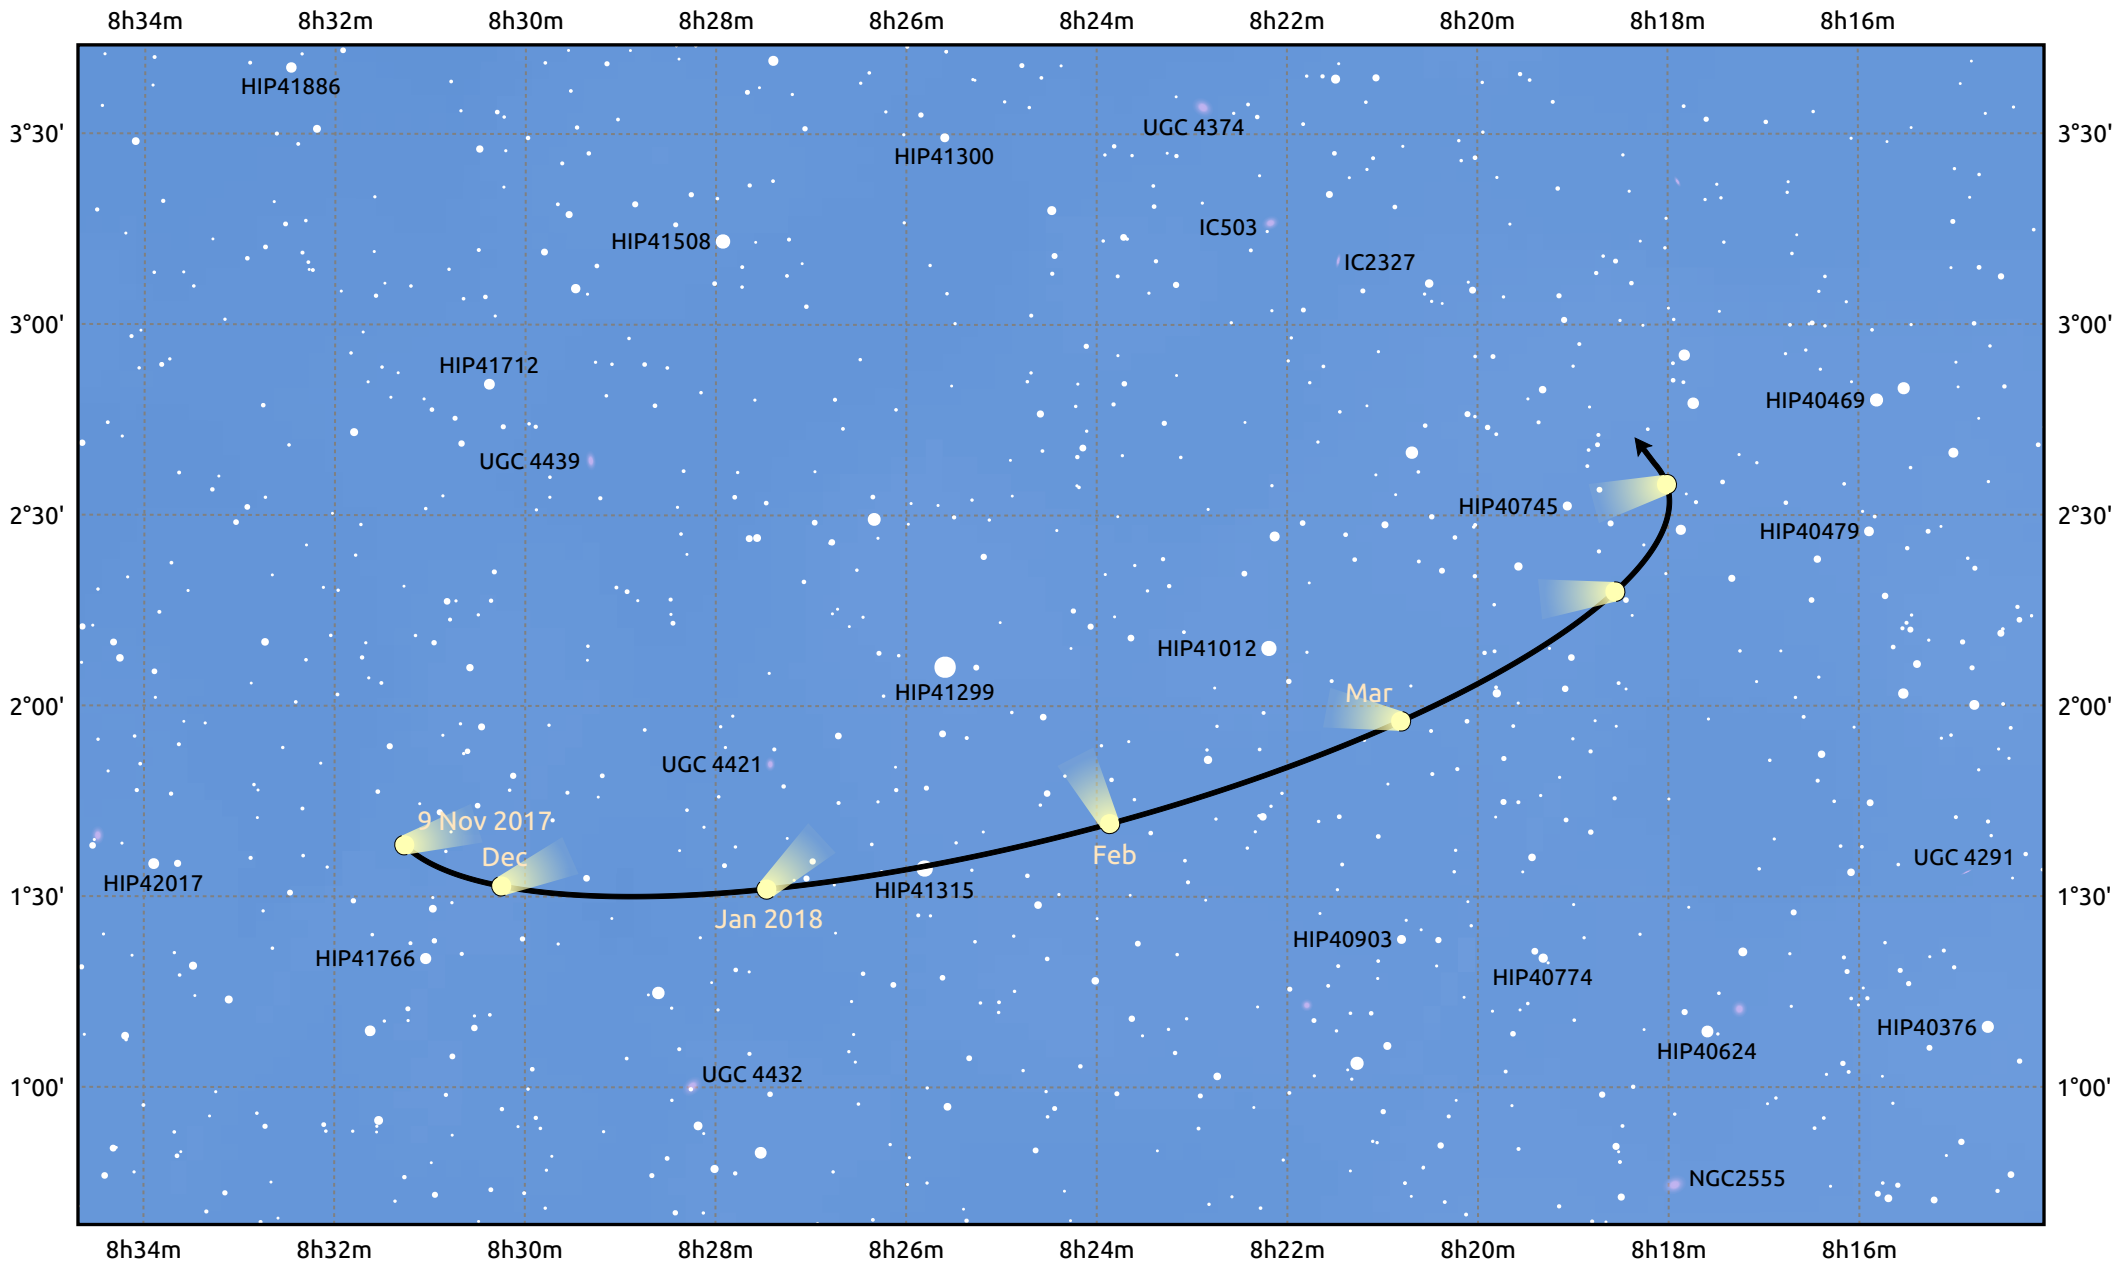

# The path of 1P/Halley starting on 9 Nov 2017

© Dominic Ford 2011–2026. Date markers placed at midnight UTC. Downloaded from <https://in-the-sky.org>

Magnitude scale: · 12.0 · 11.0 · 10.0 · 9.0 · 8.0 · 7.0 · 6.0 · 5.0

— Ecliptic Plane

Galaxy    Bright nebula    Open cluster    Globular cluster    Planetary nebula

Date	Mag
2018 Jan 1	nan
2018 Mar 1	nan
2018 May 1	nan