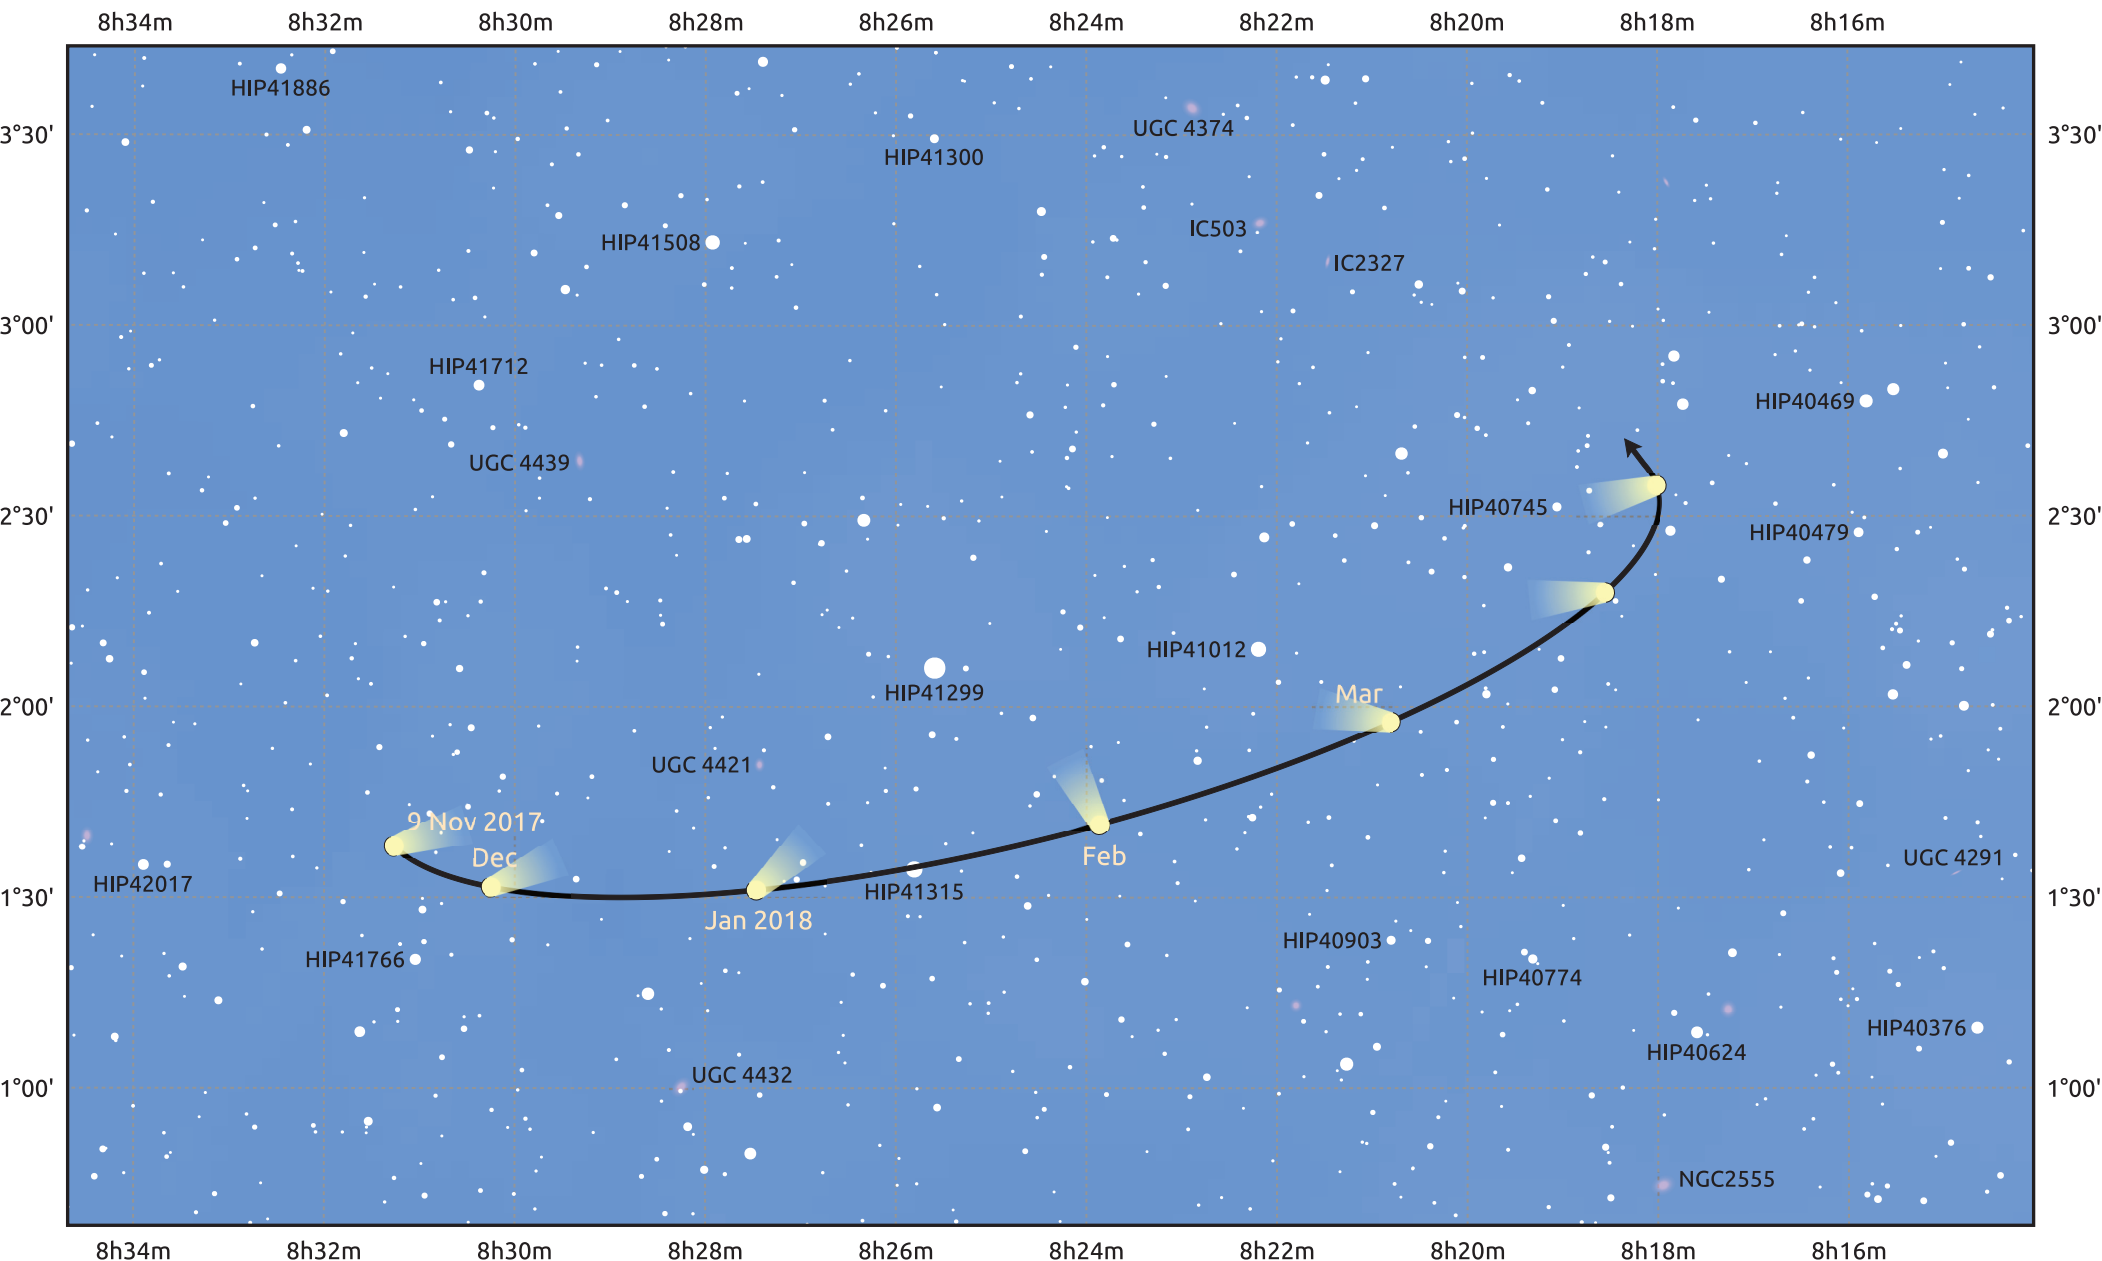

The path of 1P/Halley starting on 9 Nov 2017

© Dominic Ford 2011–2026. Date markers placed at midnight UTC. Downloaded from <https://in-the-sky.org>

Magnitude scale: · 12.0 · 11.0 · 10.0 · 9.0 · 8.0 · 7.0 · 6.0 ● 5.0

— Ecliptic Plane

Galaxy Bright nebula Open cluster Globular cluster Planetary nebula

Date	Mag
2018 Jan 1	nan
2018 Mar 1	nan
2018 May 1	nan