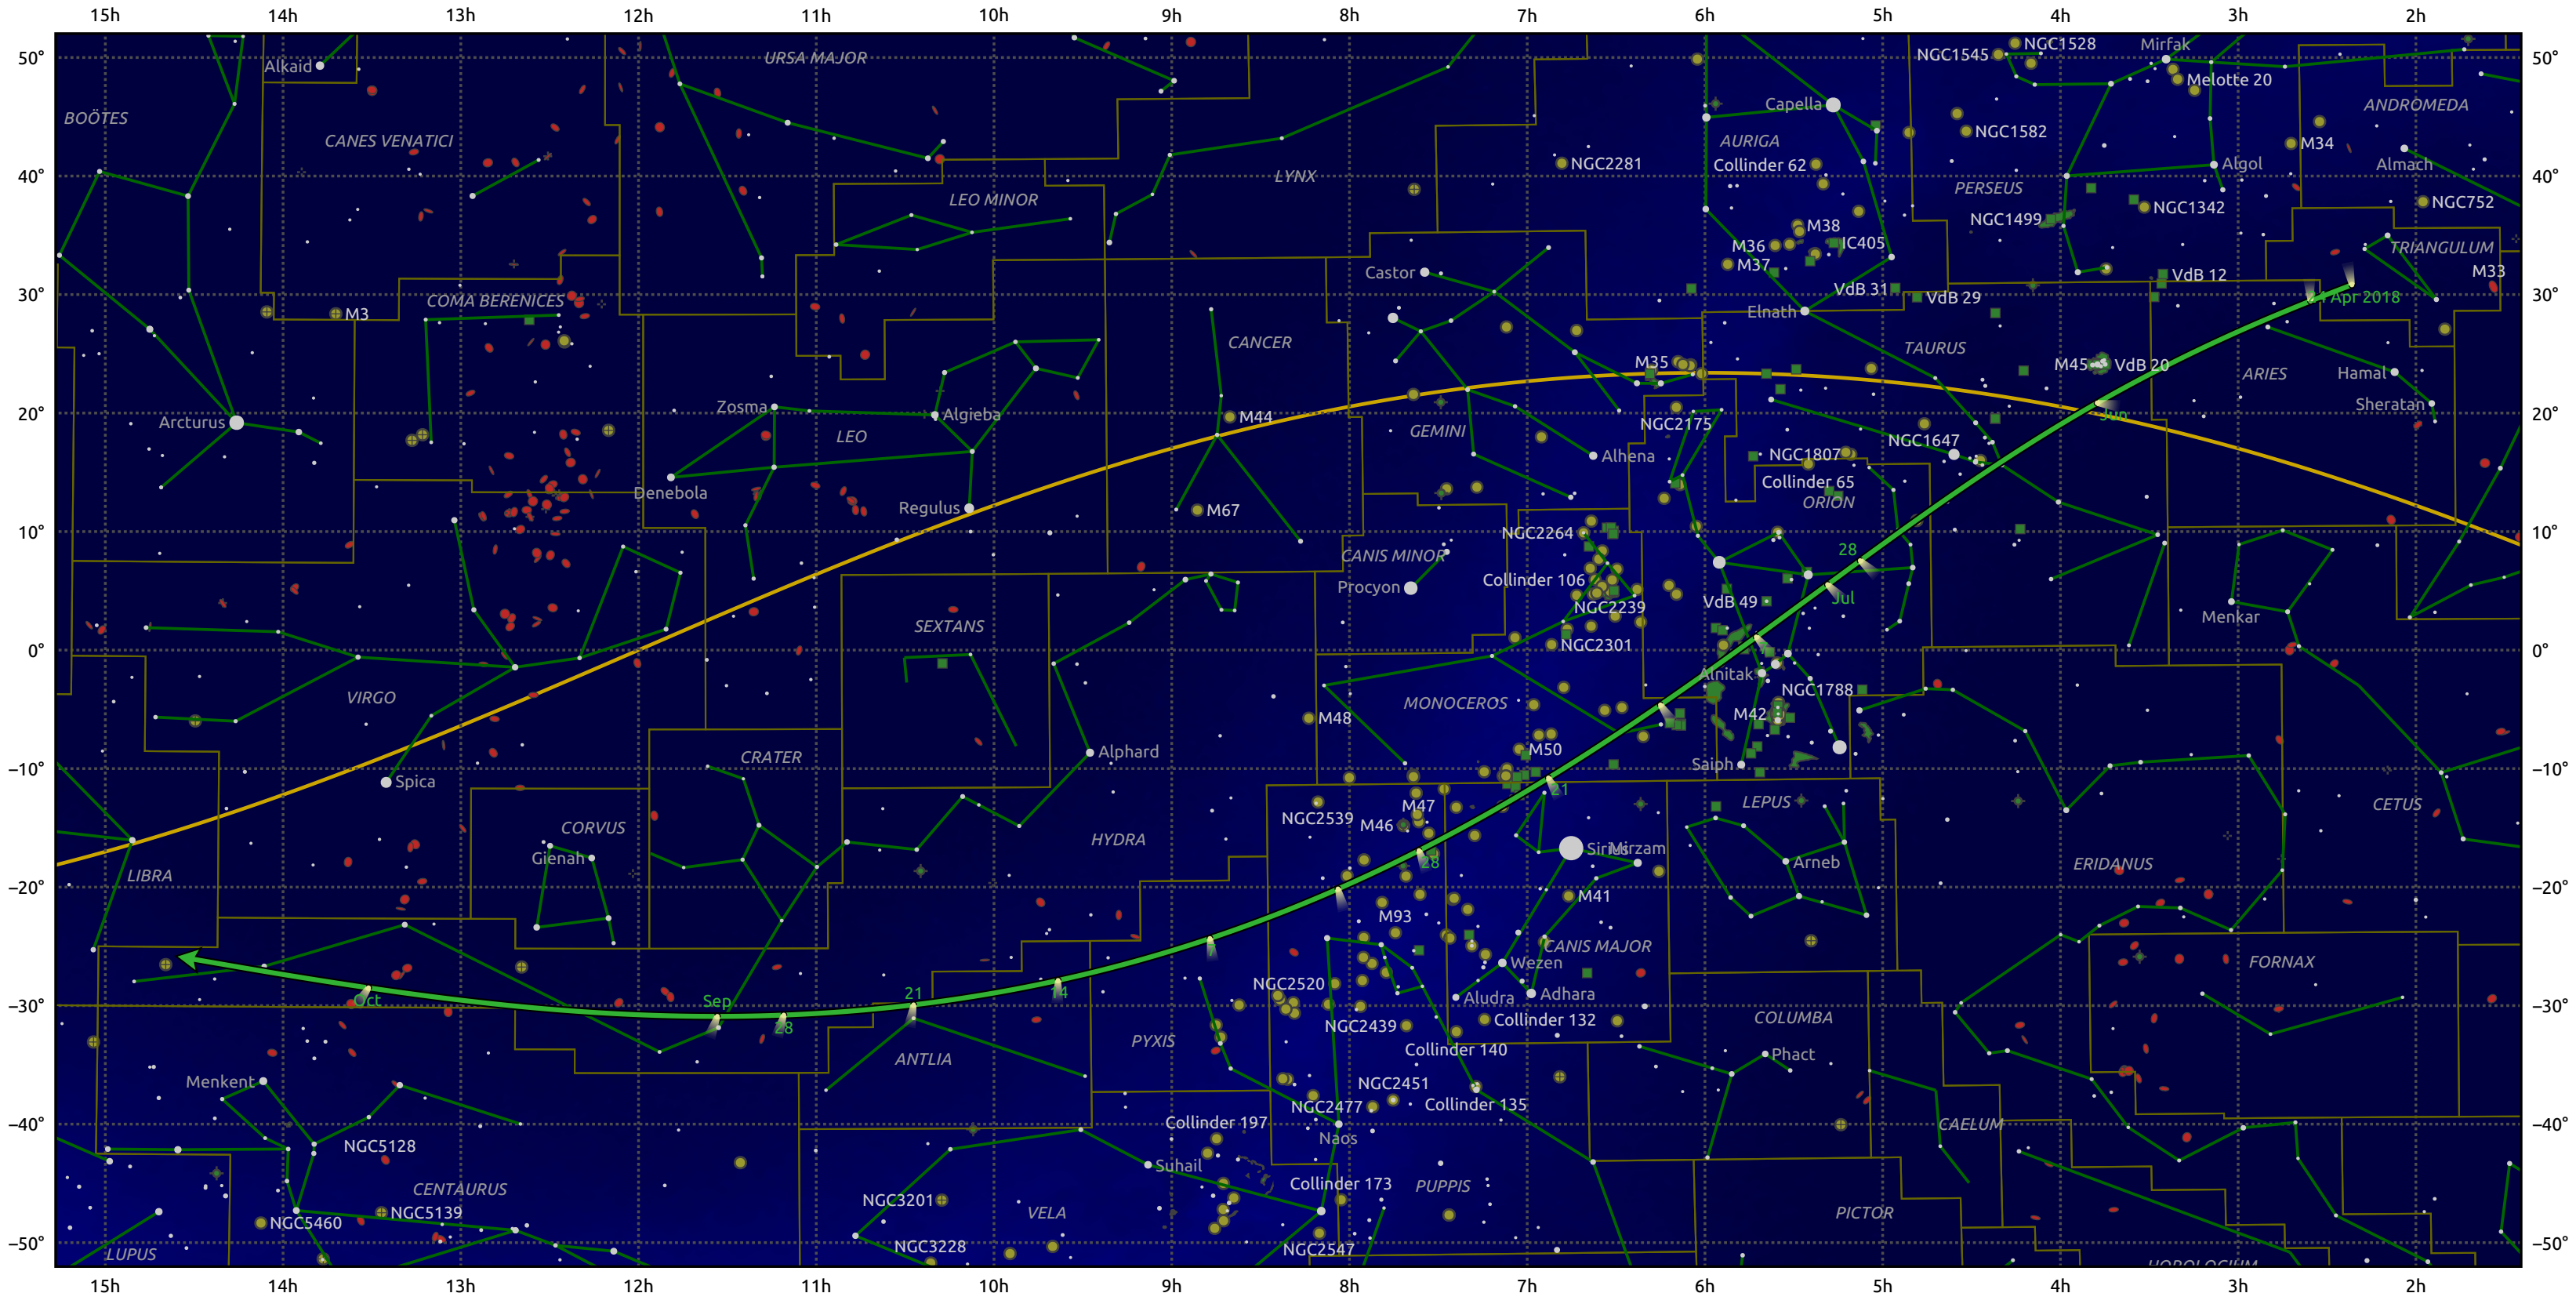

# The path of C/2017 T3 (ATLAS) starting on 24 Apr 2018

© Dominic Ford 2011–2025. Date markers placed at midnight UTC. Downloaded from <https://in-the-sky.org>

Magnitude scale:  -5.0  -4.0  -3.0  -2.0  -1.0  -2.0

— Ecliptic Plane

● Galaxy   
 ■ Bright nebula   
 ● Open cluster   
 ⊕ Globular cluster   
 ◆ Planetary nebula

Date	Mag
2018 May 1	13.2
2018 May 15	12.4
2018 Jun 1	11.4
2018 Jun 16	10.4
2018 Jul 1	9.4
2018 Aug 29	10.4
2018 Sep 1	10.6
2018 Sep 12	11.4
2018 Sep 27	12.5
2018 Oct 14	13.5