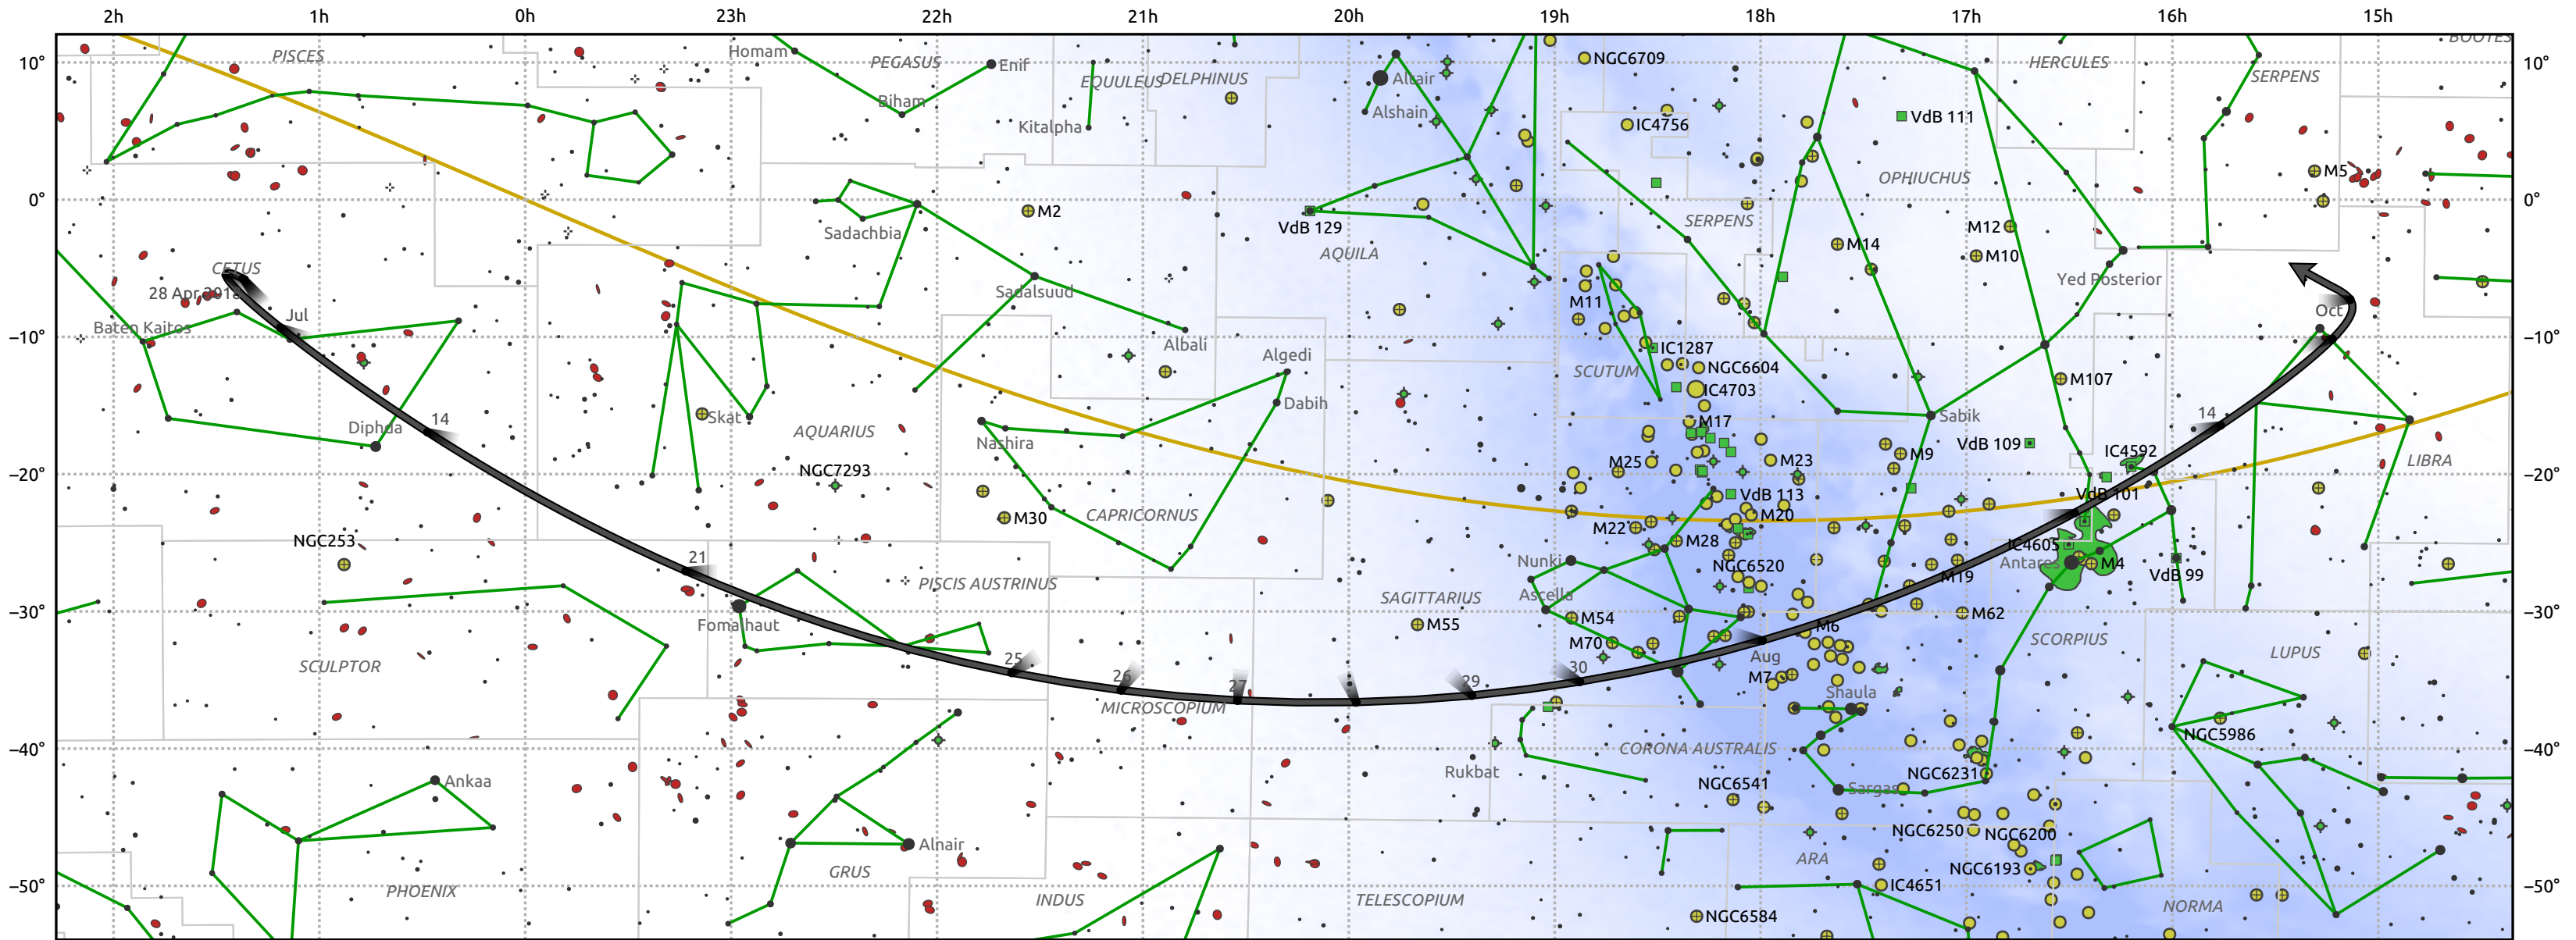

# The path of C/2018 N1 (NEOWISE) starting on 28 Apr 2018

© Dominic Ford 2011–2025. Date markers placed at midnight UTC. Downloaded from <https://in-the-sky.org>

Magnitude scale: ● 6.0 ● 5.0 ● 4.0 ● 3.0 ● 2.0 ● 1.0 ● 0.0

— Ecliptic Plane

● Galaxy    ■ Bright nebula    ● Open cluster    ⊕ Globular cluster    ◆ Planetary nebula

Date	Mag
2018 May 1	14.8
2018 May 23	13.9
2018 Jun 11	12.9
2018 Jun 26	11.8
2018 Jul 1	11.4
2018 Jul 8	10.7
2018 Jul 17	9.6
2018 Jul 25	8.6
2018 Aug 8	9.7
2018 Aug 18	10.8
2018 Aug 31	11.9
2018 Sep 1	11.9
2018 Sep 17	12.9
2018 Oct 8	13.9