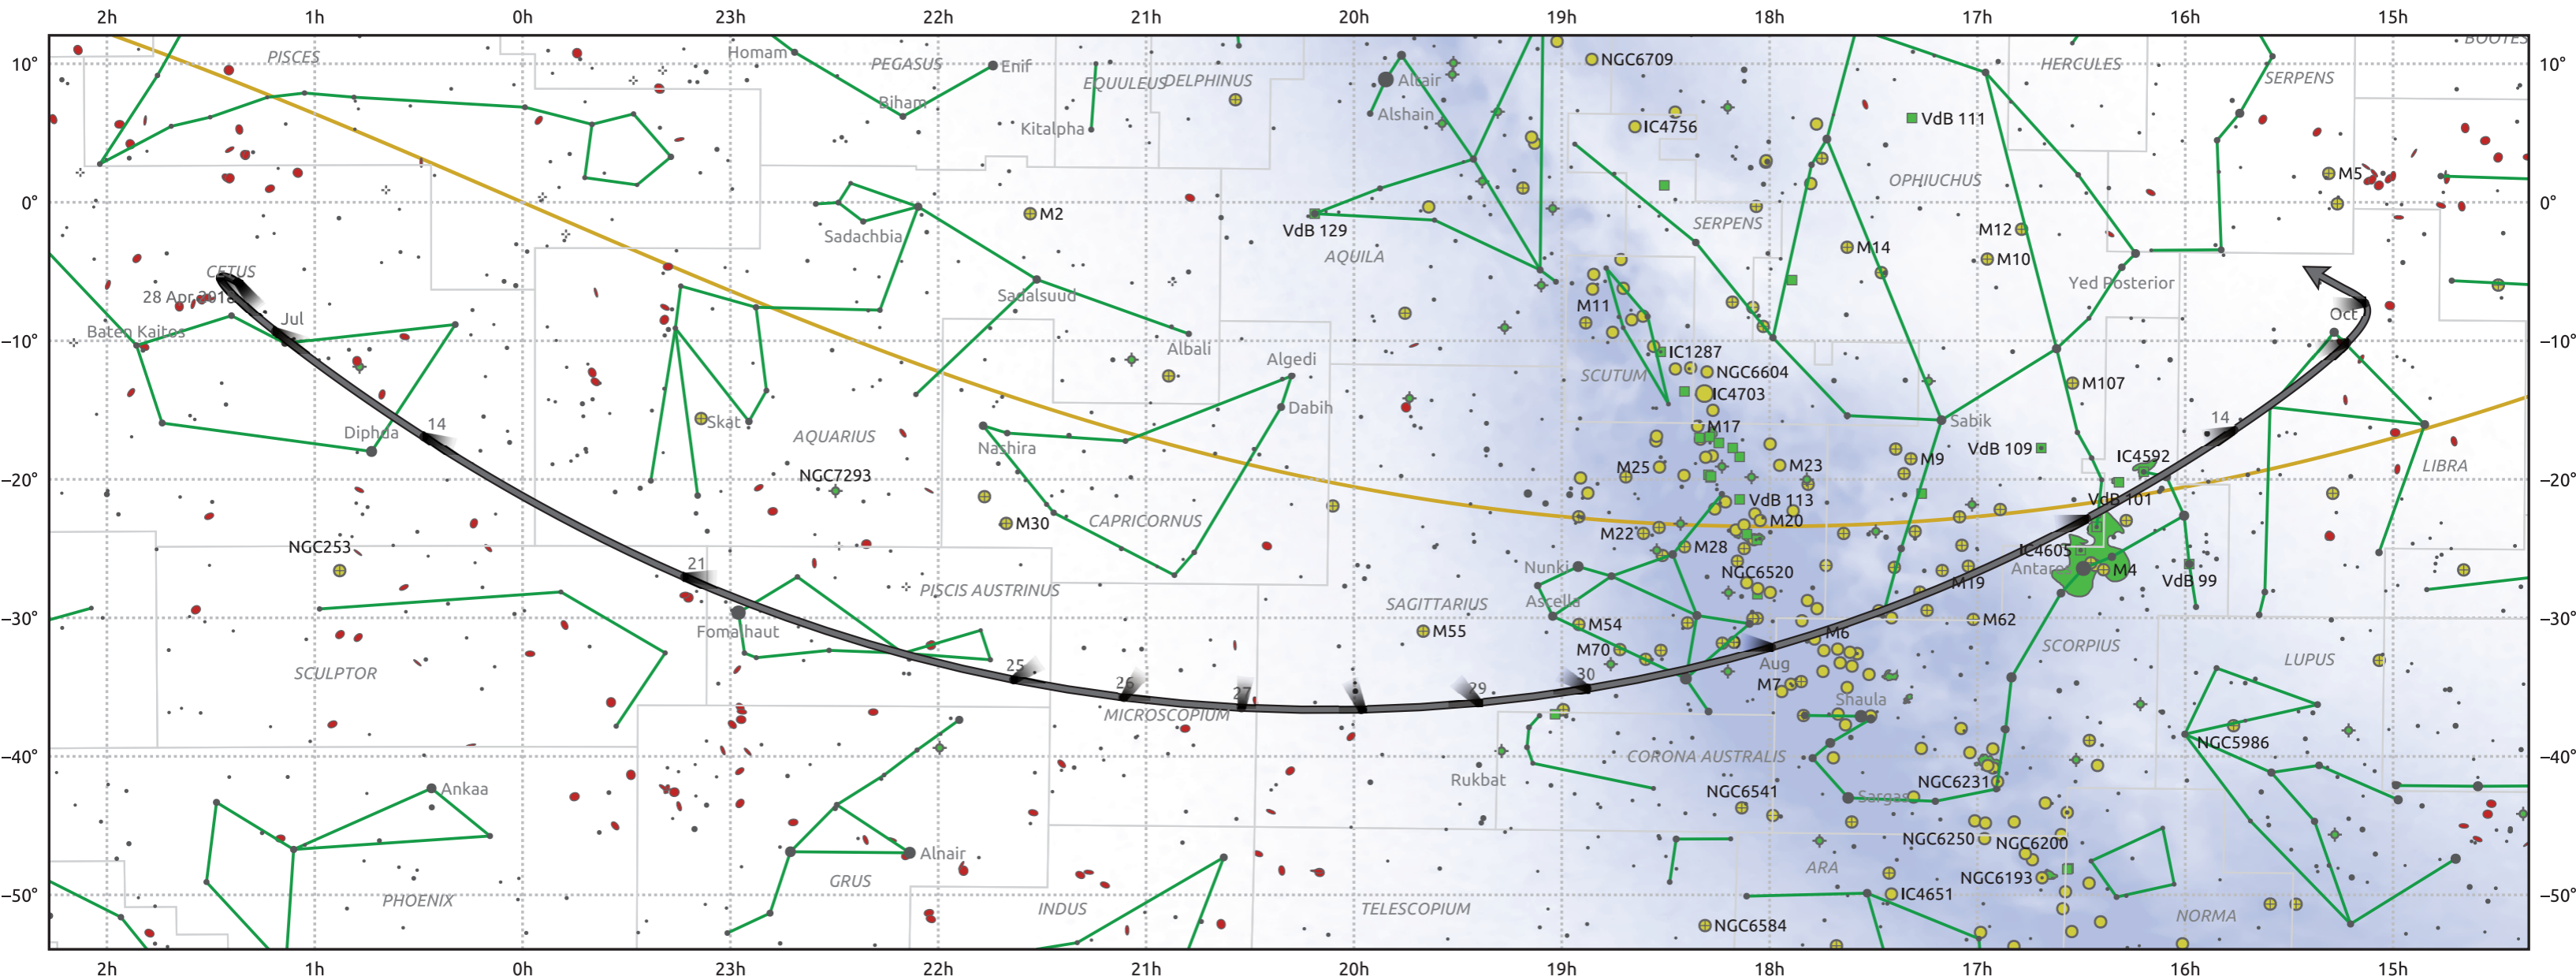

The path of C/2018 N1 (NEOWISE) starting on 28 Apr 2018

© Dominic Ford 2011–2025. Date markers placed at midnight UTC. Downloaded from <https://in-the-sky.org>

Magnitude scale: ● 6.0 ● 5.0 ● 4.0 ● 3.0 ● 2.0 ● 1.0 ● 0.0

— Ecliptic Plane

● Galaxy ■ Bright nebula ● Open cluster ⊕ Globular cluster ◆ Planetary nebula

Date	Mag
2018 May 1	14.8
2018 May 23	13.9
2018 Jun 11	12.9
2018 Jun 26	11.8
2018 Jul 1	11.4
2018 Jul 8	10.7
2018 Jul 17	9.6
2018 Jul 25	8.6
2018 Aug 8	9.7
2018 Aug 18	10.8
2018 Aug 31	11.9
2018 Sep 1	11.9
2018 Sep 17	12.9
2018 Oct 8	13.9