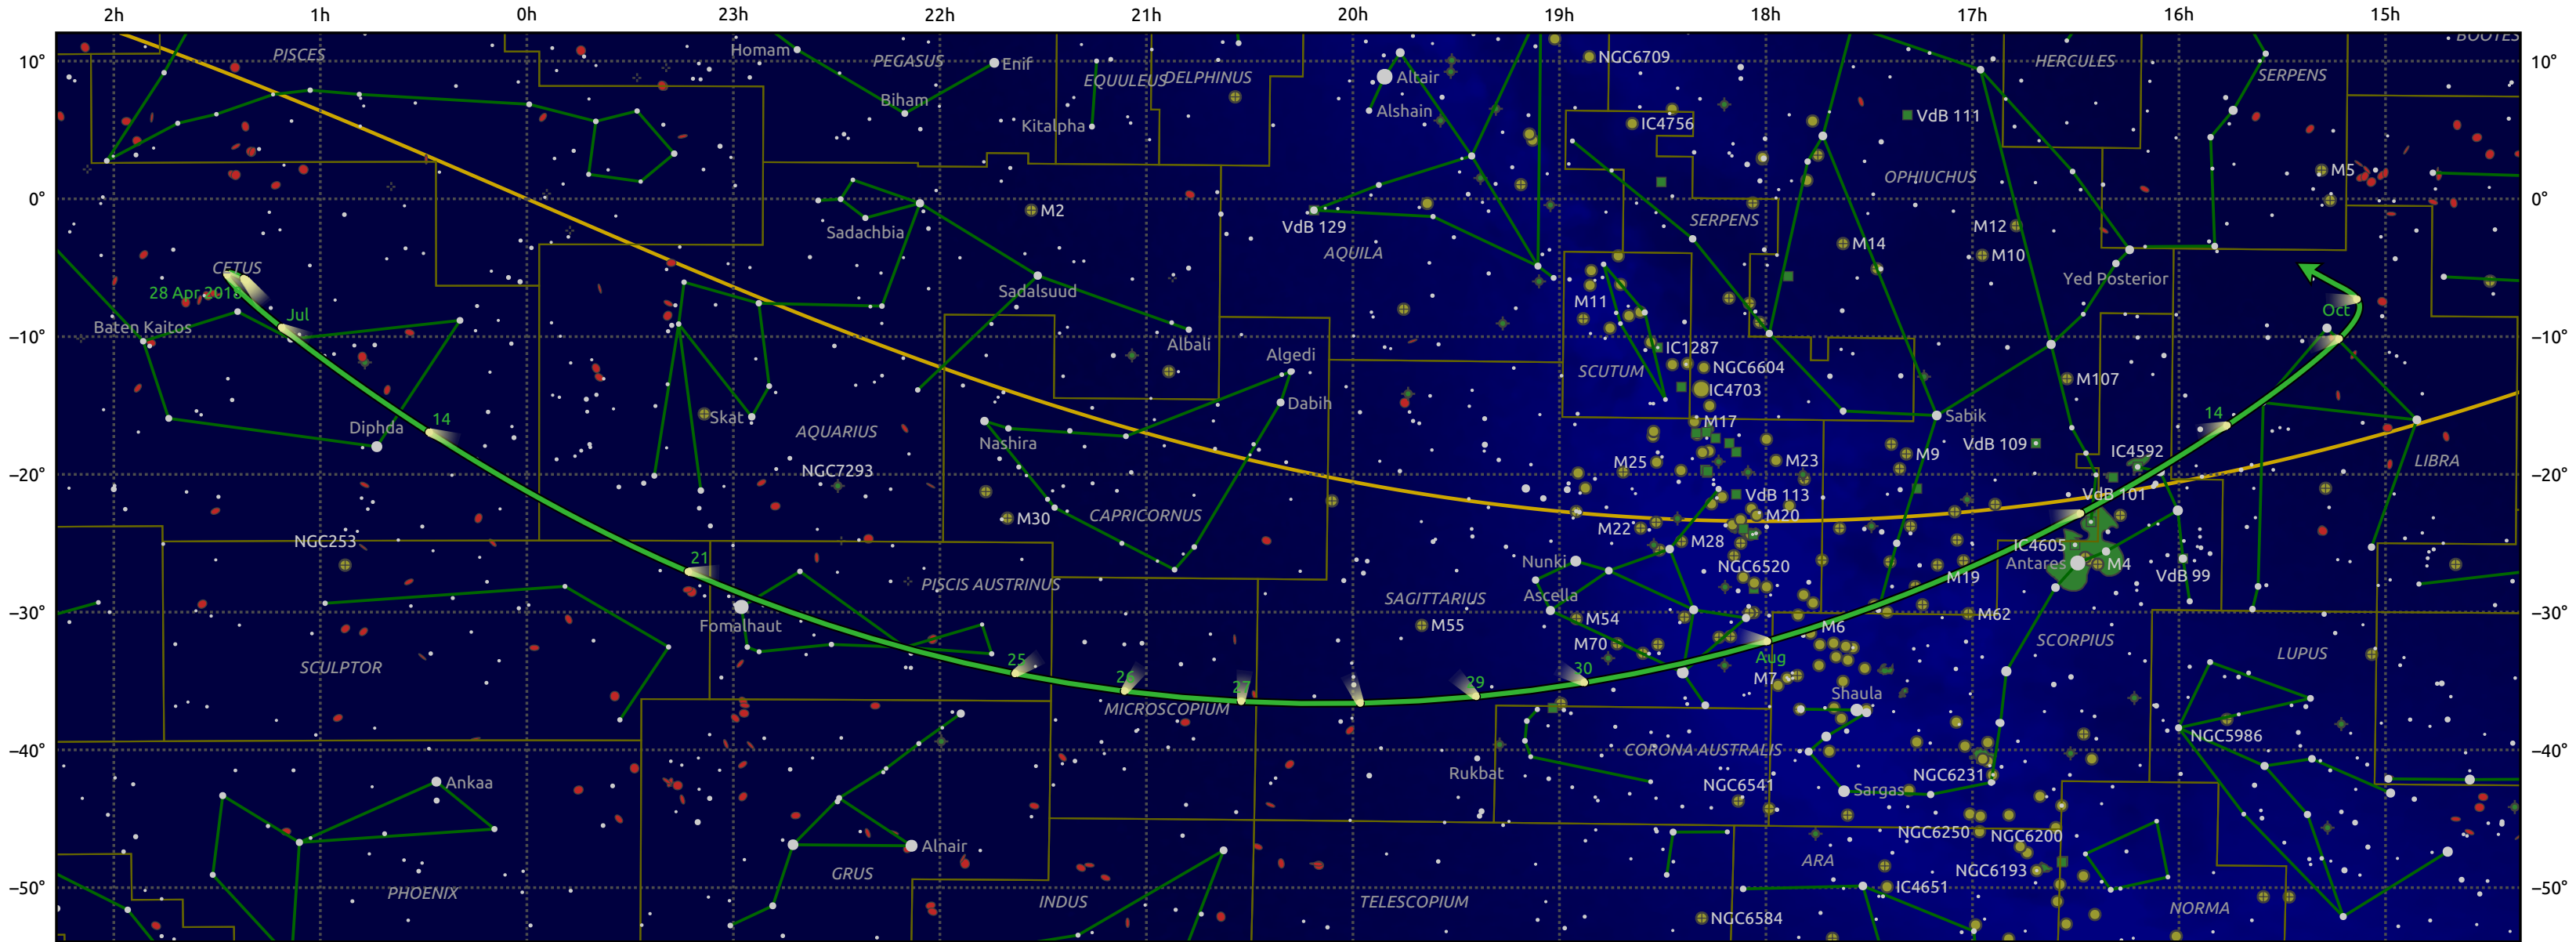

The path of C/2018 N1 (NEOWISE) starting on 28 Apr 2018

© Dominic Ford 2011–2025. Date markers placed at midnight UTC. Downloaded from <https://in-the-sky.org>

Magnitude scale: ● 6.0 ● 5.0 ● 4.0 ● 3.0 ● 2.0 ● 1.0 ● 0.0

— Ecliptic Plane

● Galaxy
 ■ Bright nebula
 ● Open cluster
 ⊕ Globular cluster
 ◆ Planetary nebula

Date	Mag
2018 May 1	14.8
2018 May 23	13.9
2018 Jun 11	12.9
2018 Jun 26	11.8
2018 Jul 1	11.4
2018 Jul 8	10.7
2018 Jul 17	9.6
2018 Jul 25	8.6
2018 Aug 8	9.7
2018 Aug 18	10.8
2018 Aug 31	11.9
2018 Sep 1	11.9
2018 Sep 17	12.9
2018 Oct 8	13.9