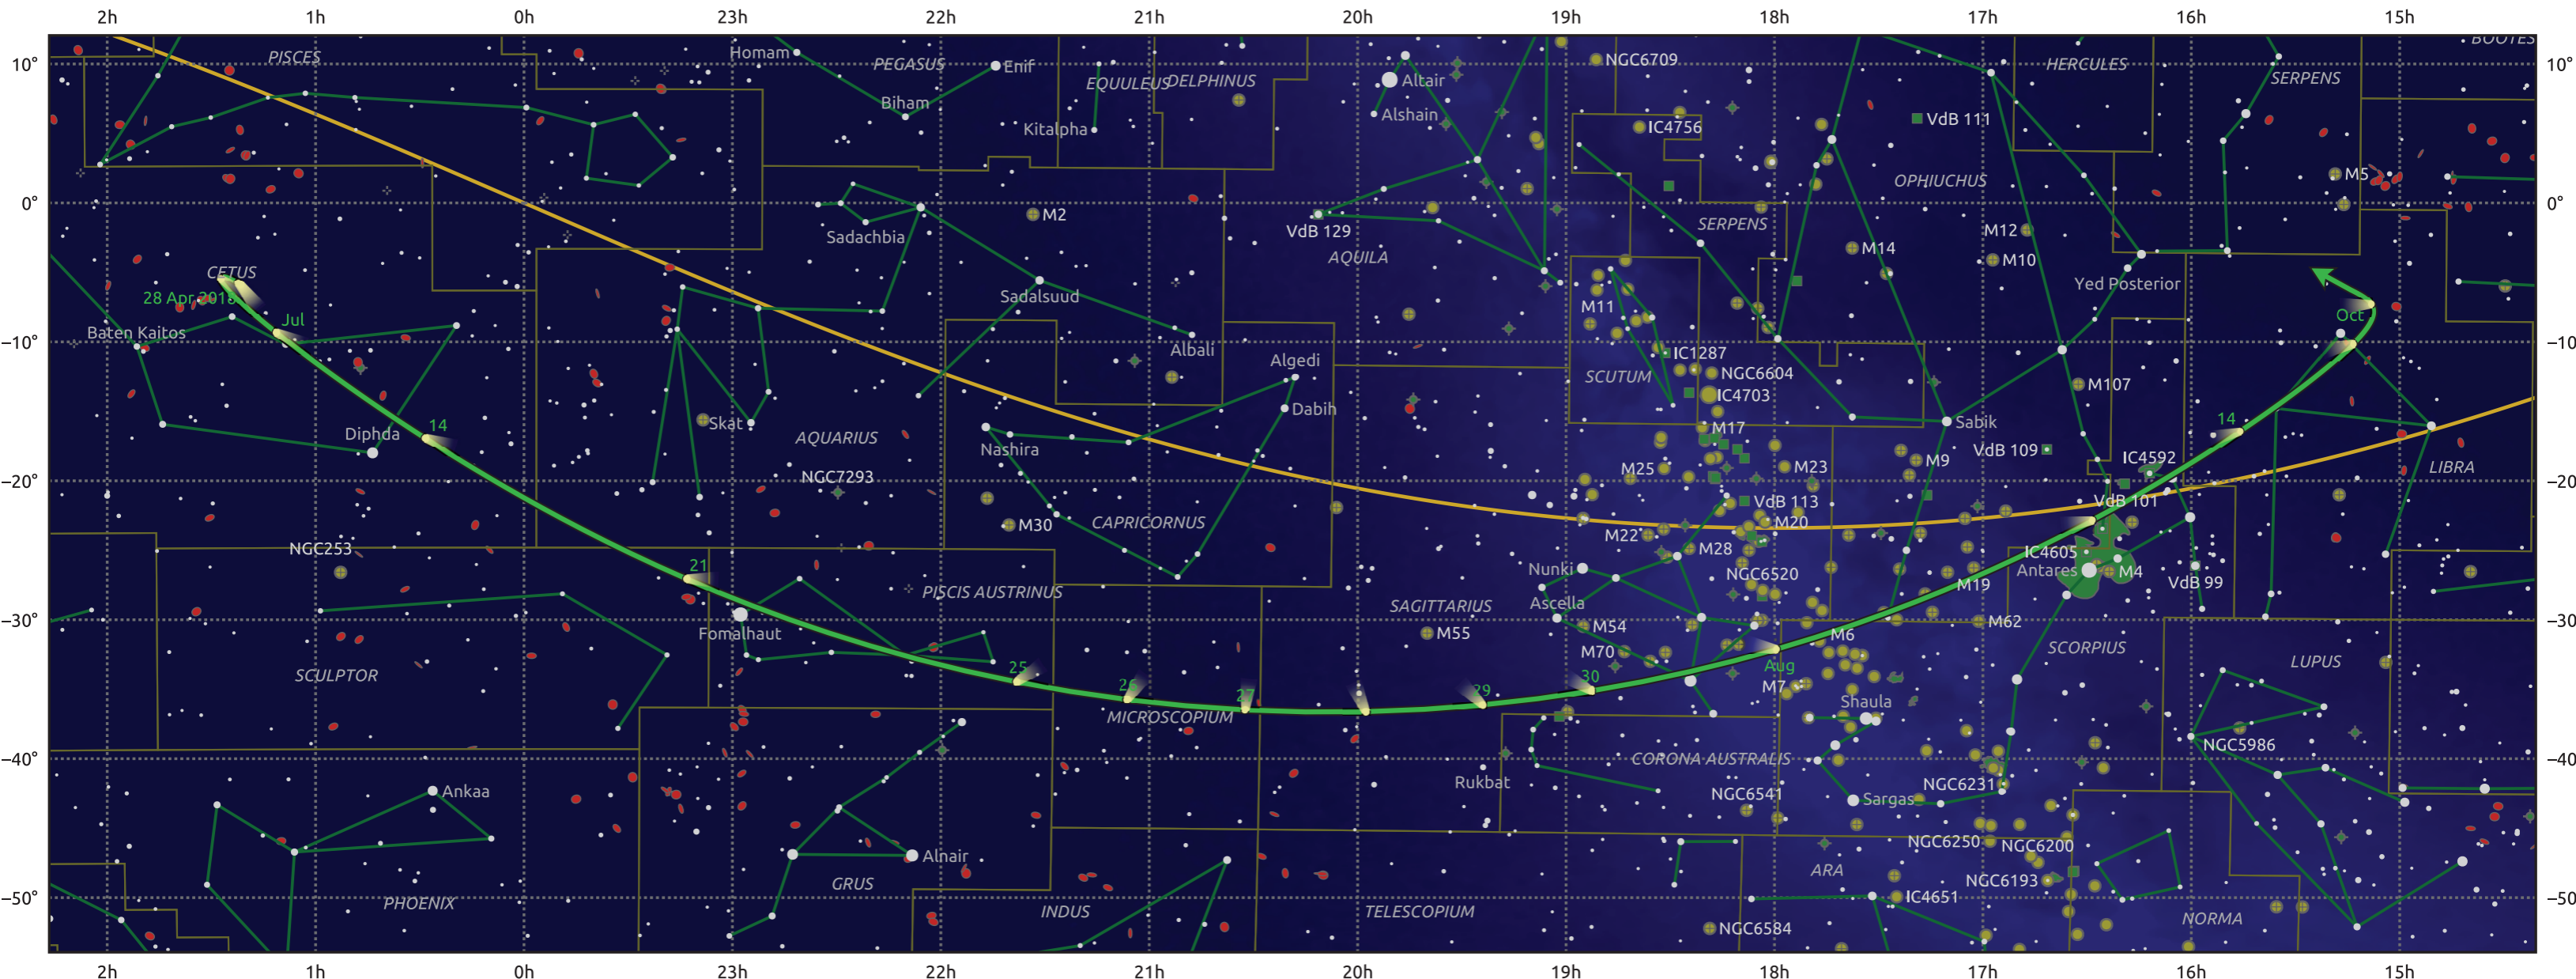

The path of C/2018 N1 (NEOWISE) starting on 28 Apr 2018

© Dominic Ford 2011–2025. Date markers placed at midnight UTC. Downloaded from <https://in-the-sky.org>

Magnitude scale: ● 6.0 ● 5.0 ● 4.0 ● 3.0 ● 2.0 ● 1.0 ● 0.0

— Ecliptic Plane

● Galaxy ● Bright nebula ● Open cluster ● Globular cluster ● Planetary nebula

Date	Mag
2018 May 1	14.8
2018 May 23	13.9
2018 Jun 11	12.9
2018 Jun 26	11.8
2018 Jul 1	11.4
2018 Jul 8	10.7
2018 Jul 17	9.6
2018 Jul 25	8.6
2018 Aug 8	9.7
2018 Aug 18	10.8
2018 Aug 31	11.9
2018 Sep 1	11.9
2018 Sep 17	12.9
2018 Oct 8	13.9