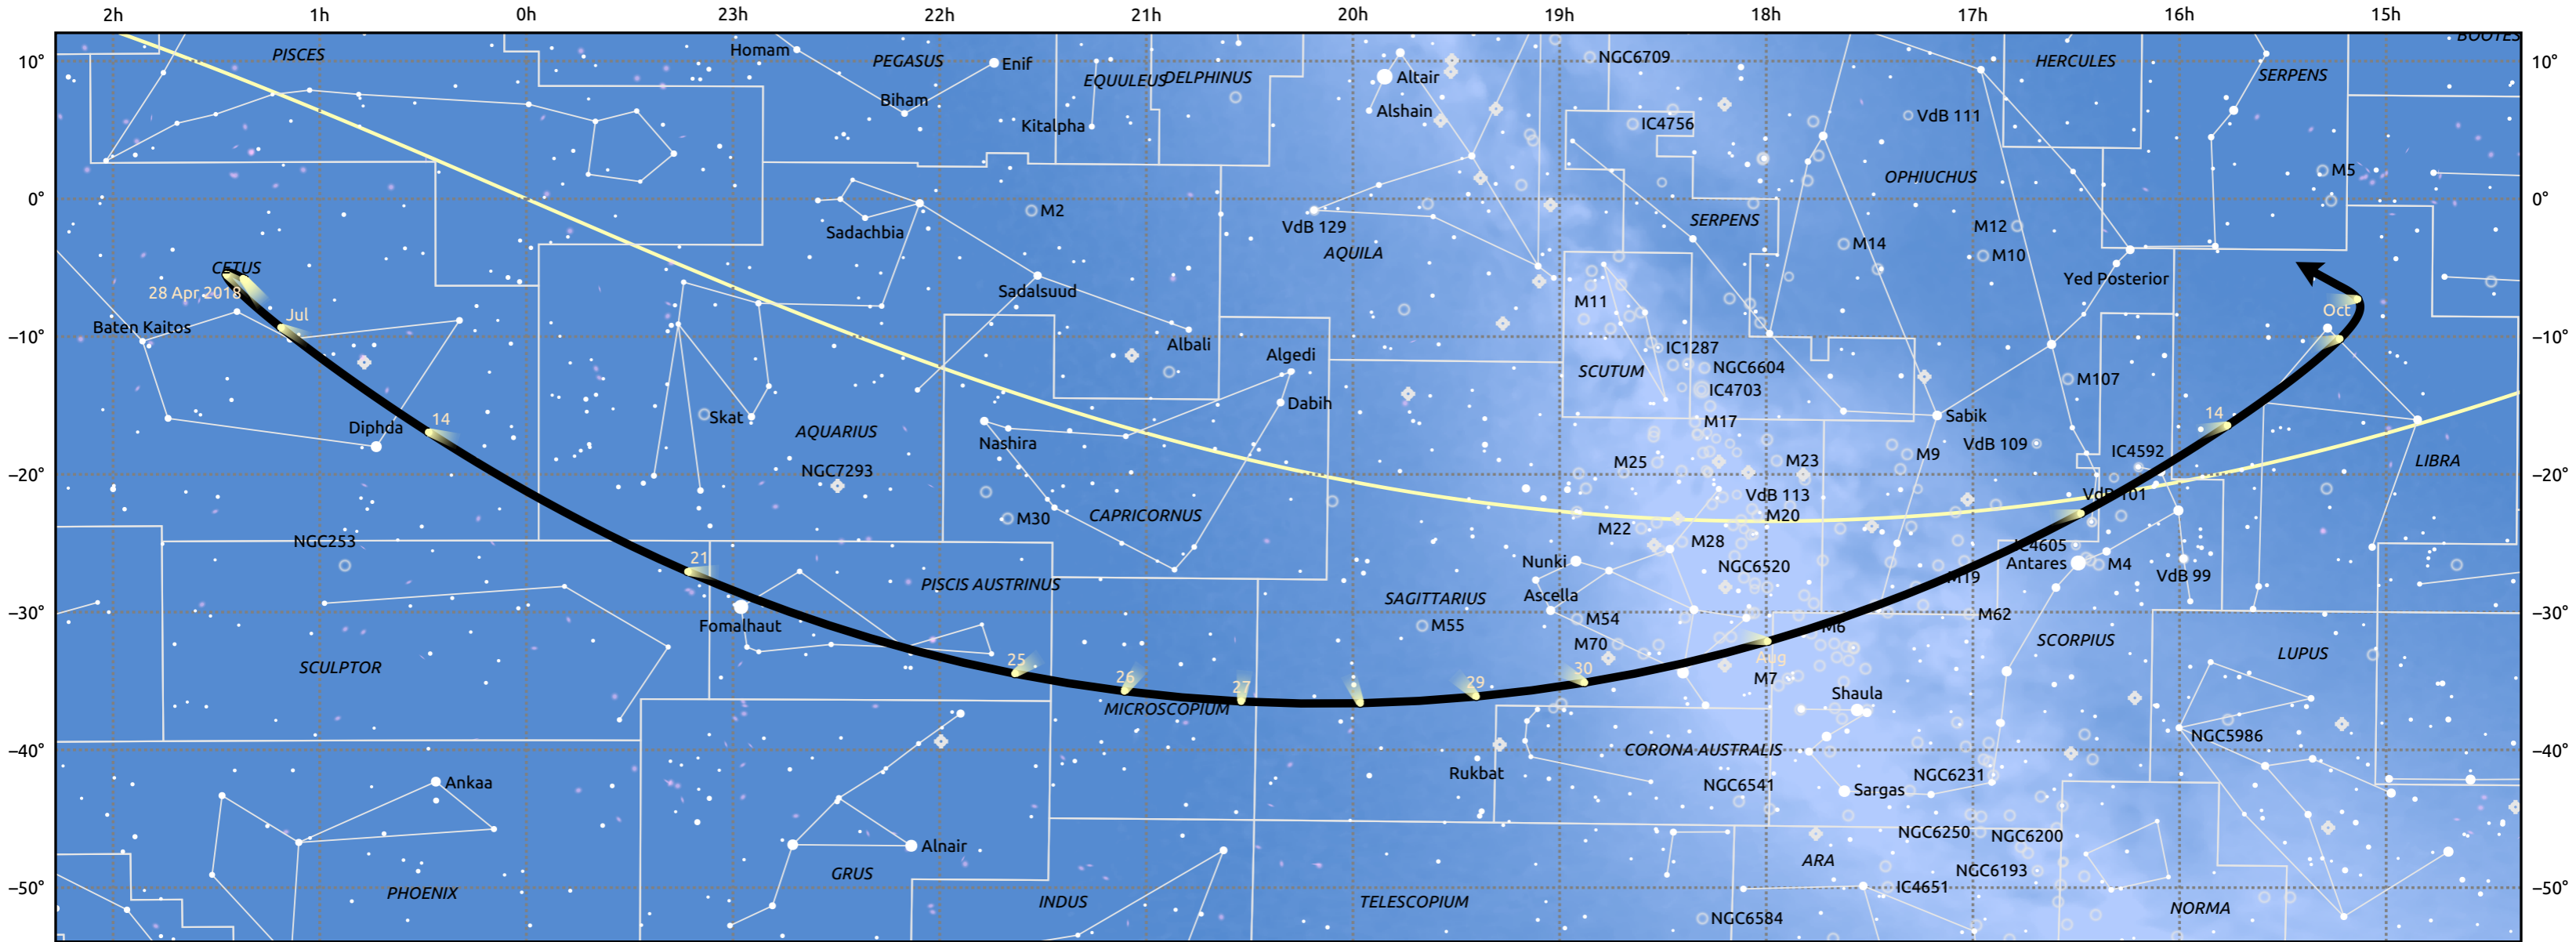

The path of C/2018 N1 (NEOWISE) starting on 28 Apr 2018

© Dominic Ford 2011–2025. Date markers placed at midnight UTC. Downloaded from <https://in-the-sky.org>

Magnitude scale: 6.0 5.0 4.0 3.0 2.0 1.0 0.0

Ecliptic Plane

Galaxy Bright nebula Open cluster Globular cluster Planetary nebula

Date	Mag
2018 May 1	14.8
2018 May 23	13.9
2018 Jun 11	12.9
2018 Jun 26	11.8
2018 Jul 1	11.4
2018 Jul 8	10.7
2018 Jul 17	9.6
2018 Jul 25	8.6
2018 Aug 8	9.7
2018 Aug 18	10.8
2018 Aug 31	11.9
2018 Sep 1	11.9
2018 Sep 17	12.9
2018 Oct 8	13.9