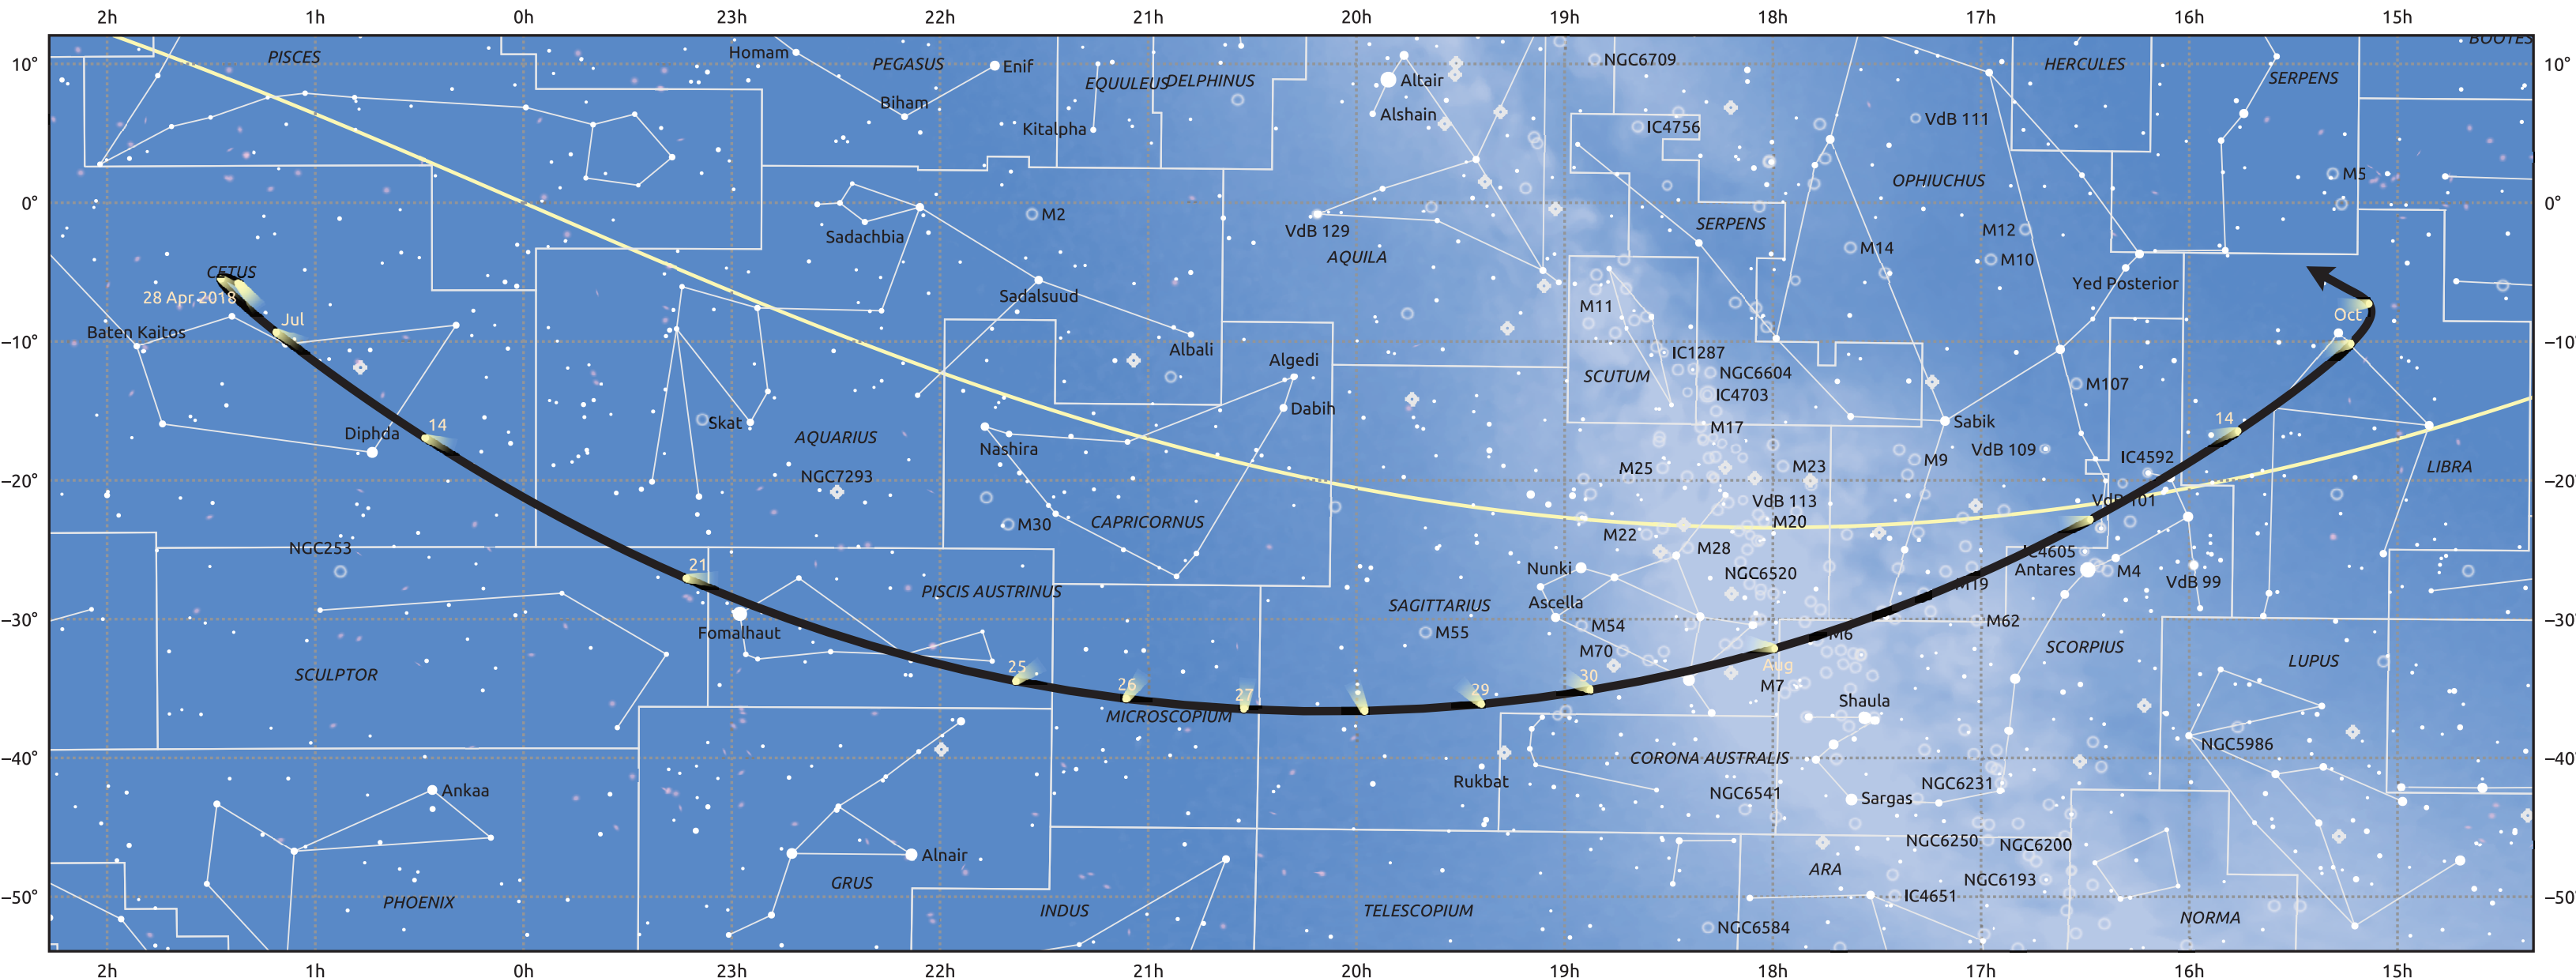

# The path of C/2018 N1 (NEOWISE) starting on 28 Apr 2018

© Dominic Ford 2011–2025. Date markers placed at midnight UTC. Downloaded from <https://in-the-sky.org>

Magnitude scale: ● 6.0 ● 5.0 ● 4.0 ● 3.0 ● 2.0 ● 1.0 ● 0.0

— Ecliptic Plane

Galaxy    Bright nebula    Open cluster    Globular cluster    Planetary nebula

Date	Mag
2018 May 1	14.8
2018 May 23	13.9
2018 Jun 11	12.9
2018 Jun 26	11.8
2018 Jul 1	11.4
2018 Jul 8	10.7
2018 Jul 17	9.6
2018 Jul 25	8.6
2018 Aug 8	9.7
2018 Aug 18	10.8
2018 Aug 31	11.9
2018 Sep 1	11.9
2018 Sep 17	12.9
2018 Oct 8	13.9