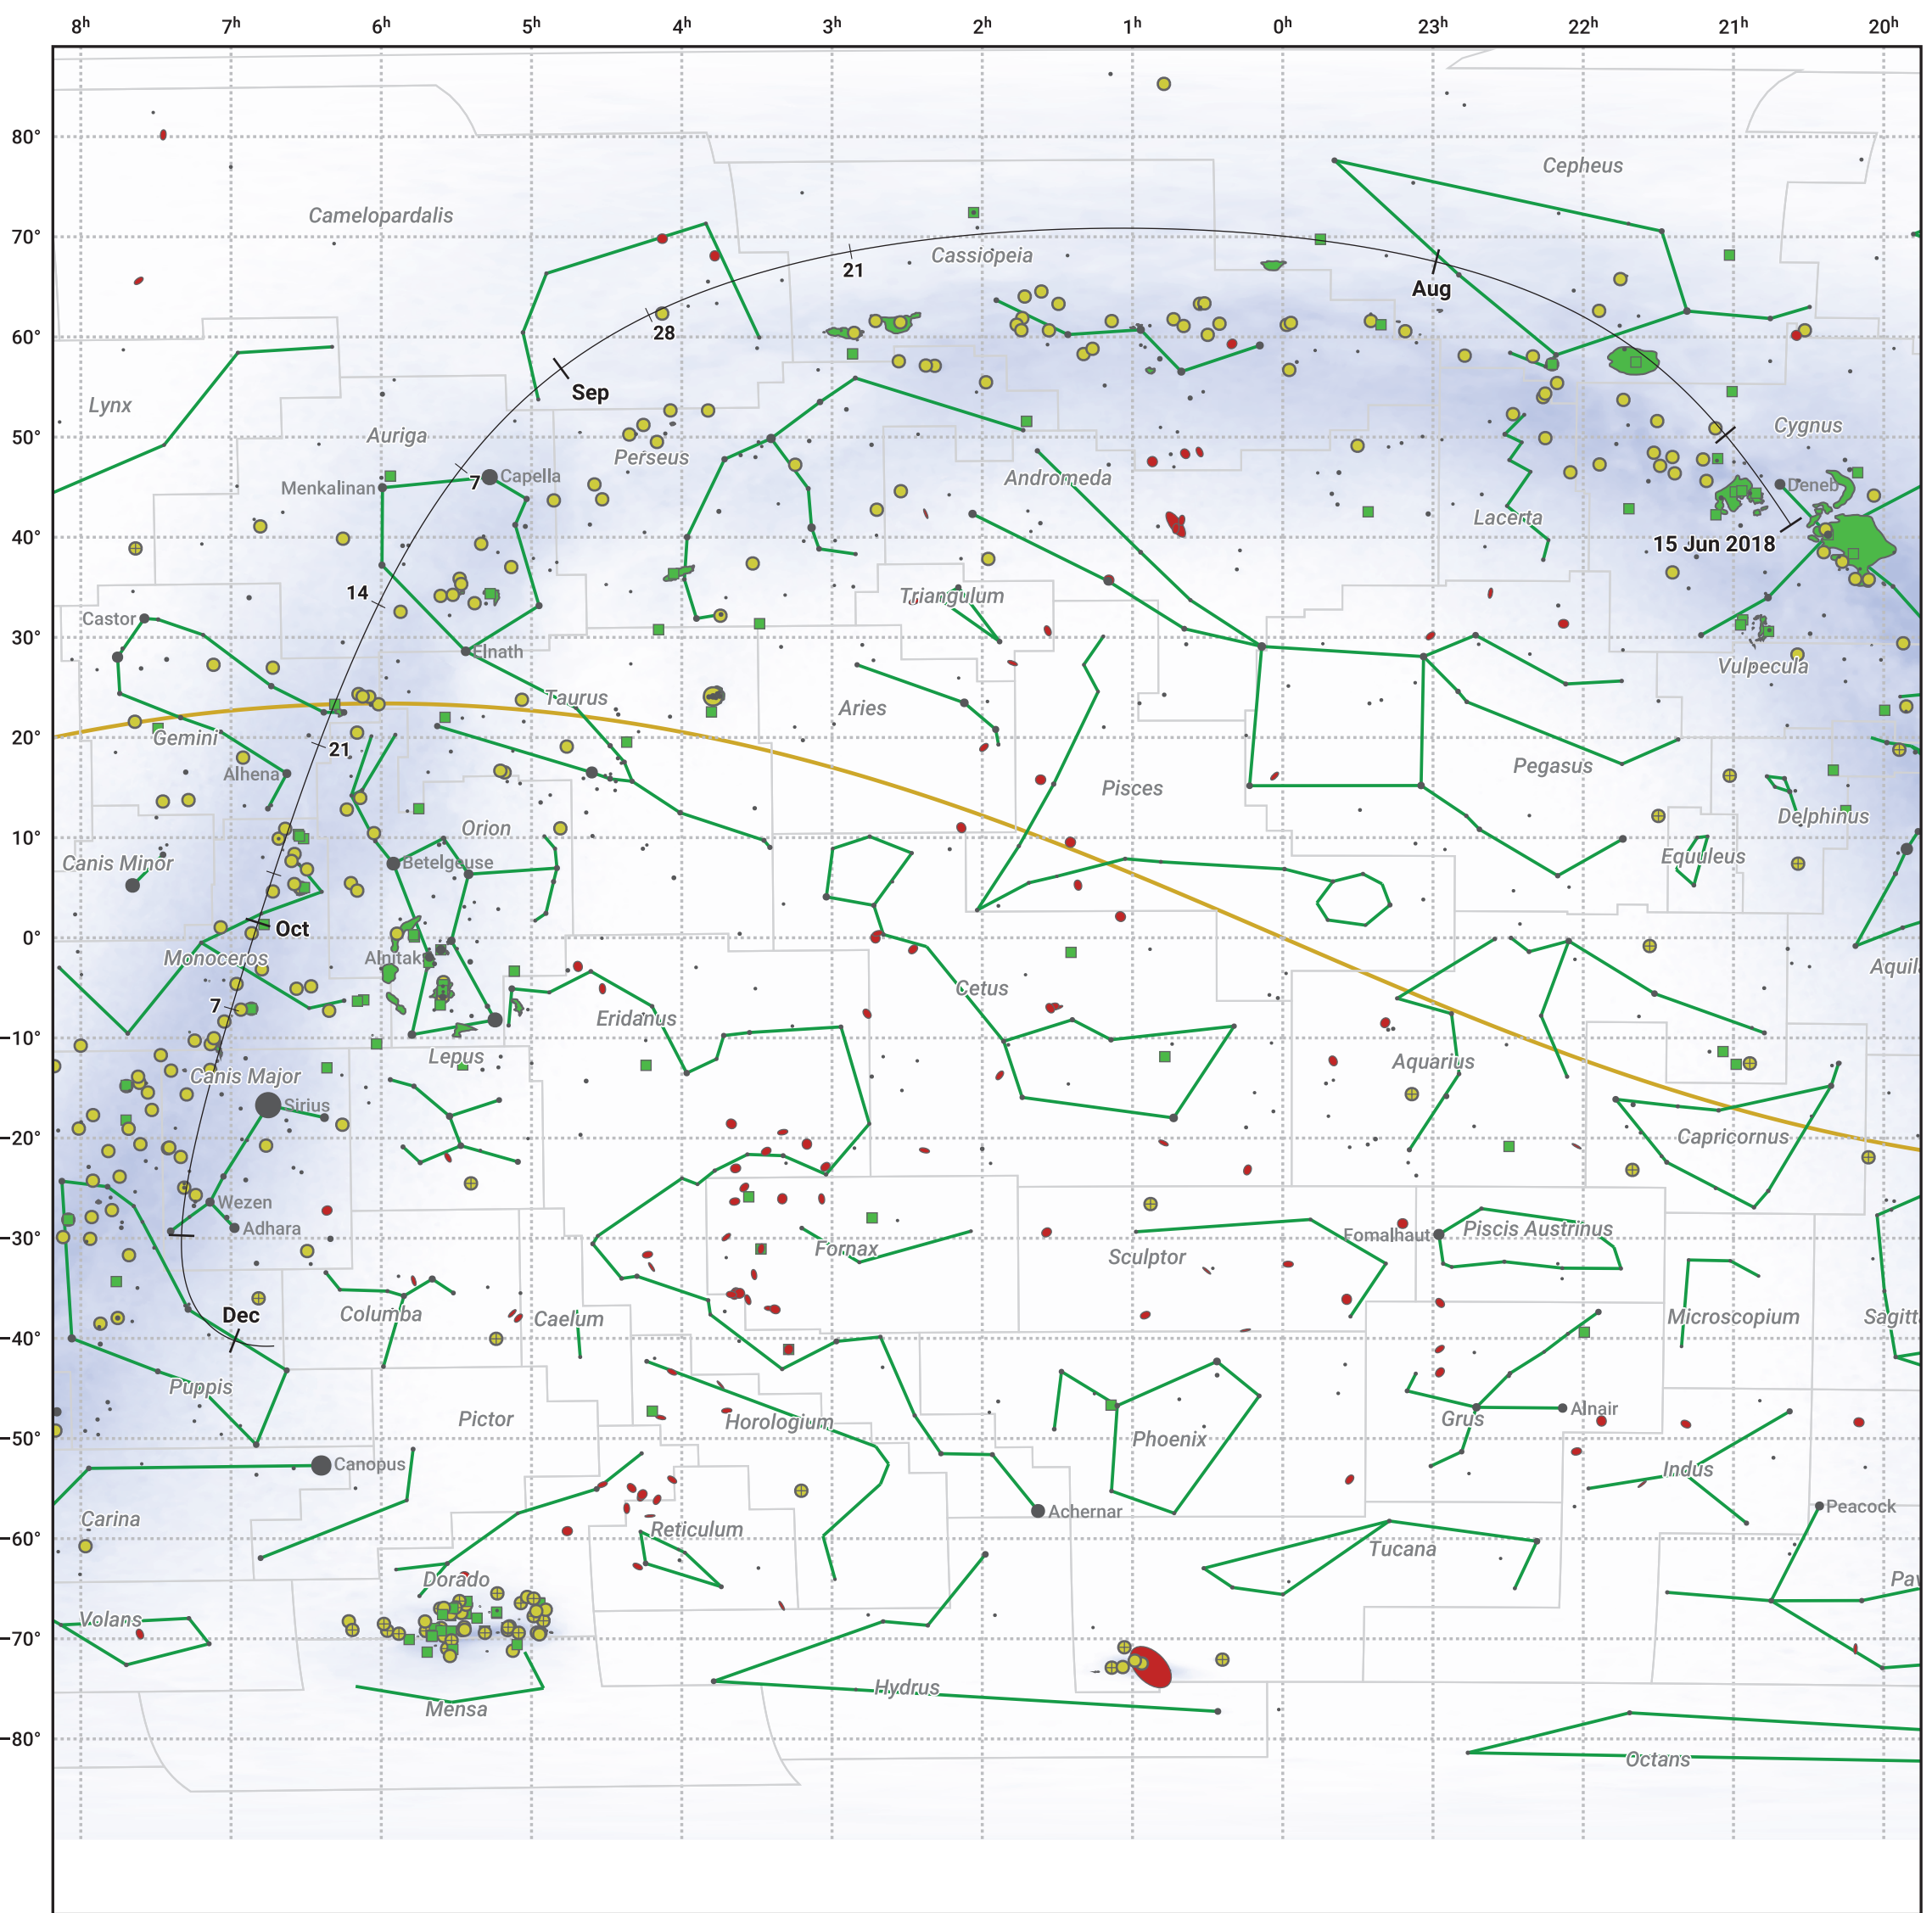

The path of 21P/Giacobini-Zinner starting on 15 Jun 2018

© Dominic Ford 2011–2024. Date markers placed at midnight UTC. Downloaded from <https://in-the-sky.org>

Magnitude scale: -5.0 -4.0 -3.0 -2.0 -1.0 0.0 -1.0 -2.0

Ecliptic Plane

Galaxy Bright nebula Open cluster Globular cluster

Date	Mag
2018 Jul 1	11.3
2018 Jul 2	11.3
2018 Jul 18	10.2
2018 Aug 2	9.2
2018 Aug 18	8.2
2018 Sep 1	7.4
2018 Sep 9	7.2
2018 Oct 11	8.2
2018 Oct 27	9.2
2018 Nov 1	9.6
2018 Nov 12	10.3
2018 Nov 29	11.3