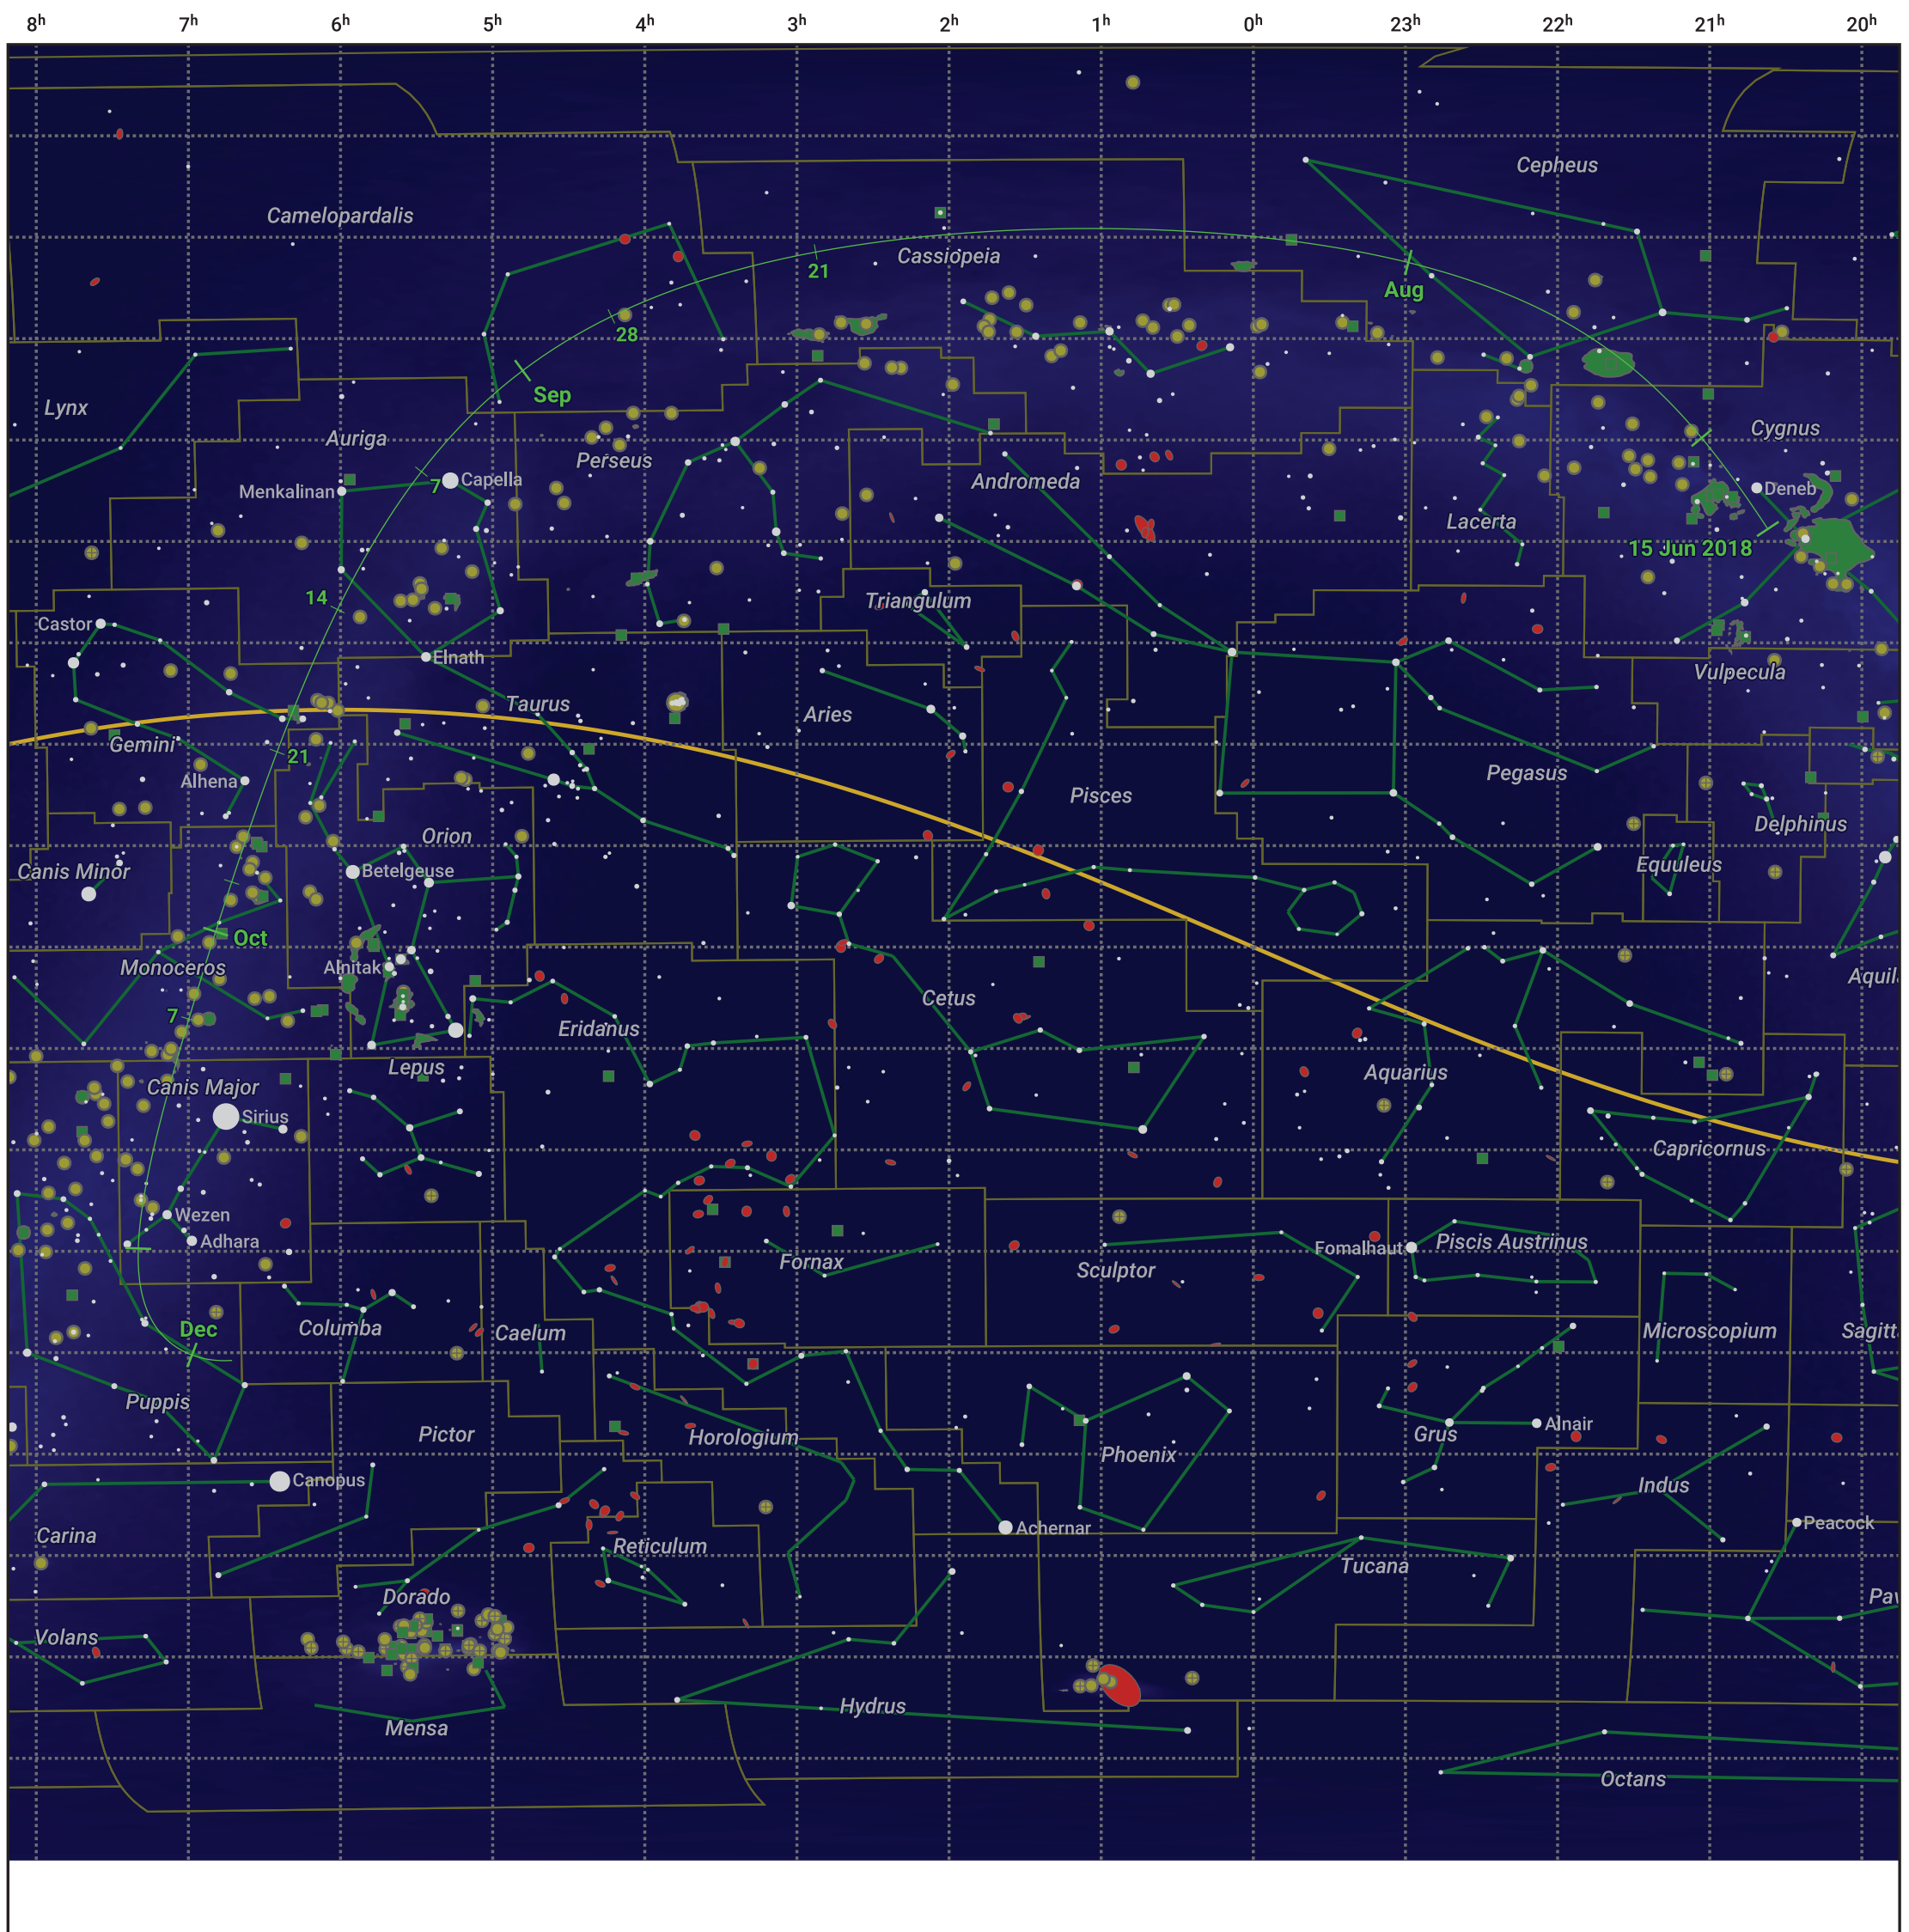

The path of 21P/Giacobini-Zinner starting on 15 Jun 2018

© Dominic Ford 2011–2024. Date markers placed at midnight UTC. Downloaded from <https://in-the-sky.org>

Magnitude scale: -5.0 -4.0 -3.0 -2.0 -1.0 0.0 -1.0 -2.0

— Ecliptic Plane

Galaxy Bright nebula Open cluster Globular cluster

Date	Mag
2018 Jul 1	11.3
2018 Jul 2	11.3
2018 Jul 18	10.2
2018 Aug 2	9.2
2018 Aug 18	8.2
2018 Sep 1	7.4
2018 Sep 9	7.2
2018 Oct 11	8.2
2018 Oct 27	9.2
2018 Nov 1	9.6
2018 Nov 12	10.3
2018 Nov 29	11.3