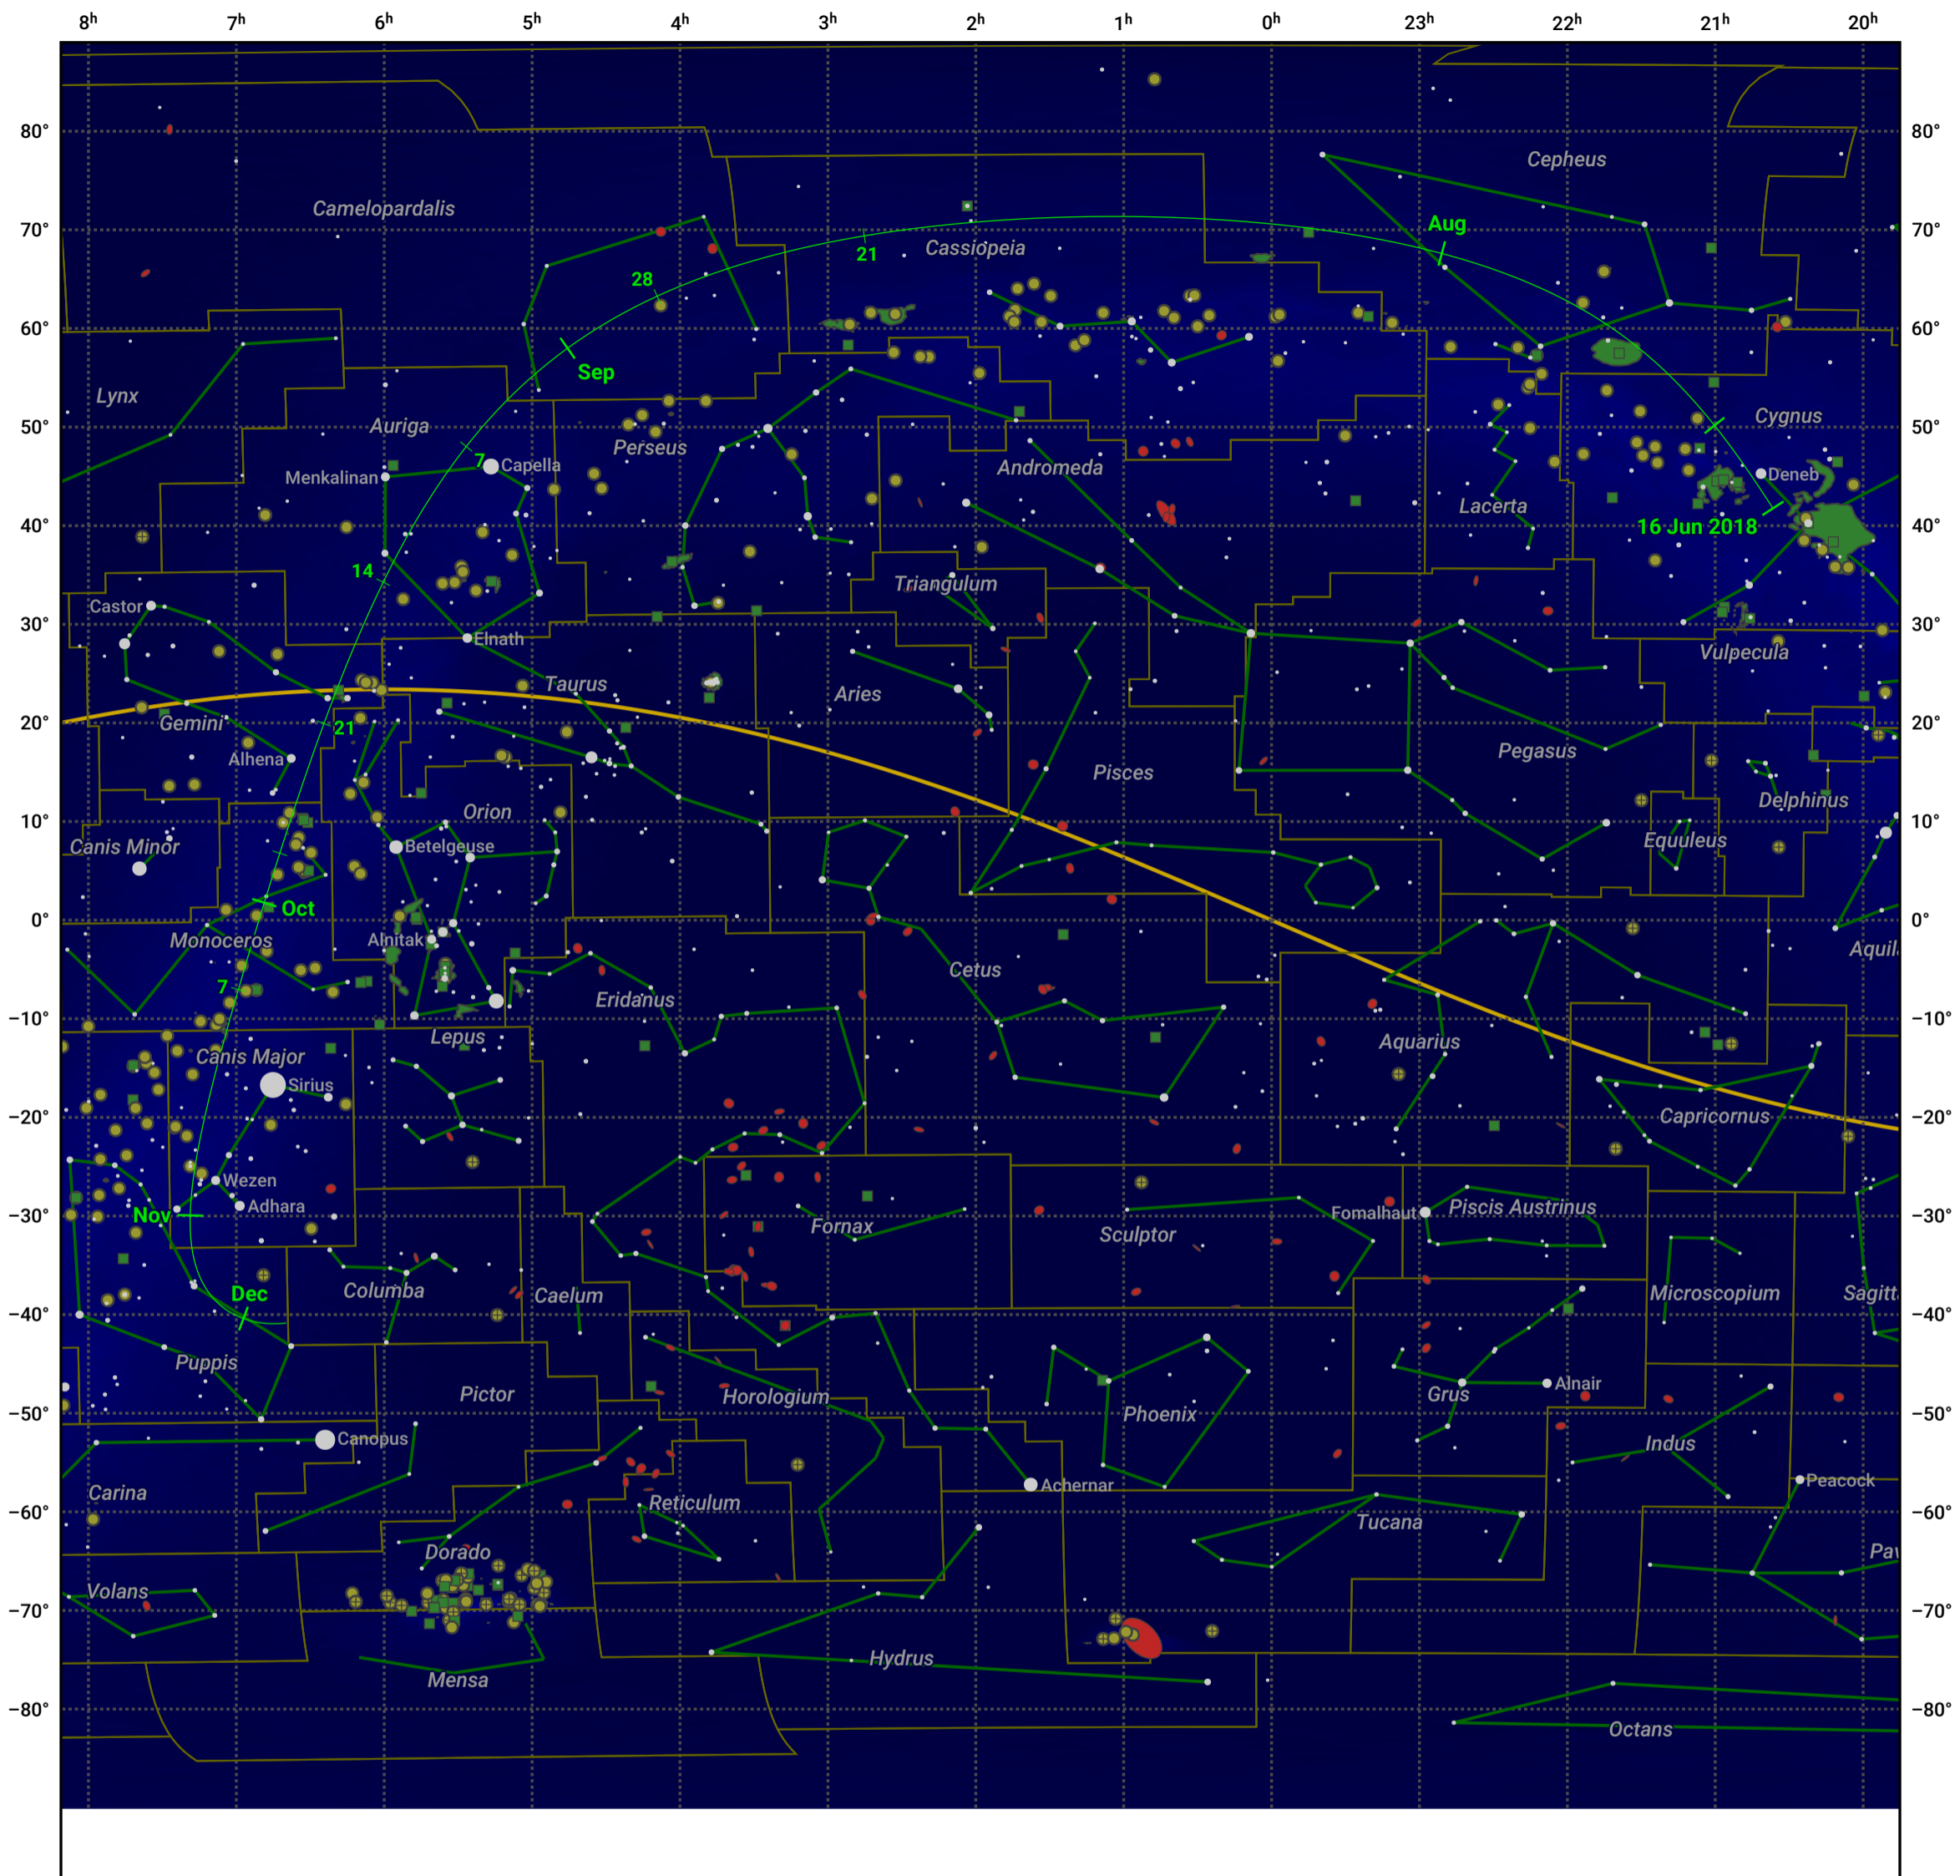

The path of 21P/Giacobini-Zinner starting on 16 Jun 2018

© Dominic Ford 2011–2024. Date markers placed at midnight UTC. Downloaded from <https://in-the-sky.org>

Magnitude scale: 5.0 4.0 3.0 2.0 1.0 0.0 -1.0 -2.0

Ecliptic Plane

Galaxy Bright nebula Open cluster + Globular cluster

Date	Mag
2018 Jul 1	11.3
2018 Jul 3	11.2
2018 Jul 19	10.2
2018 Aug 3	9.2
2018 Aug 19	8.1
2018 Sep 1	7.4
2018 Sep 10	7.1
2018 Oct 11	8.1
2018 Oct 27	9.2
2018 Nov 1	9.5
2018 Nov 12	10.2
2018 Nov 29	11.3