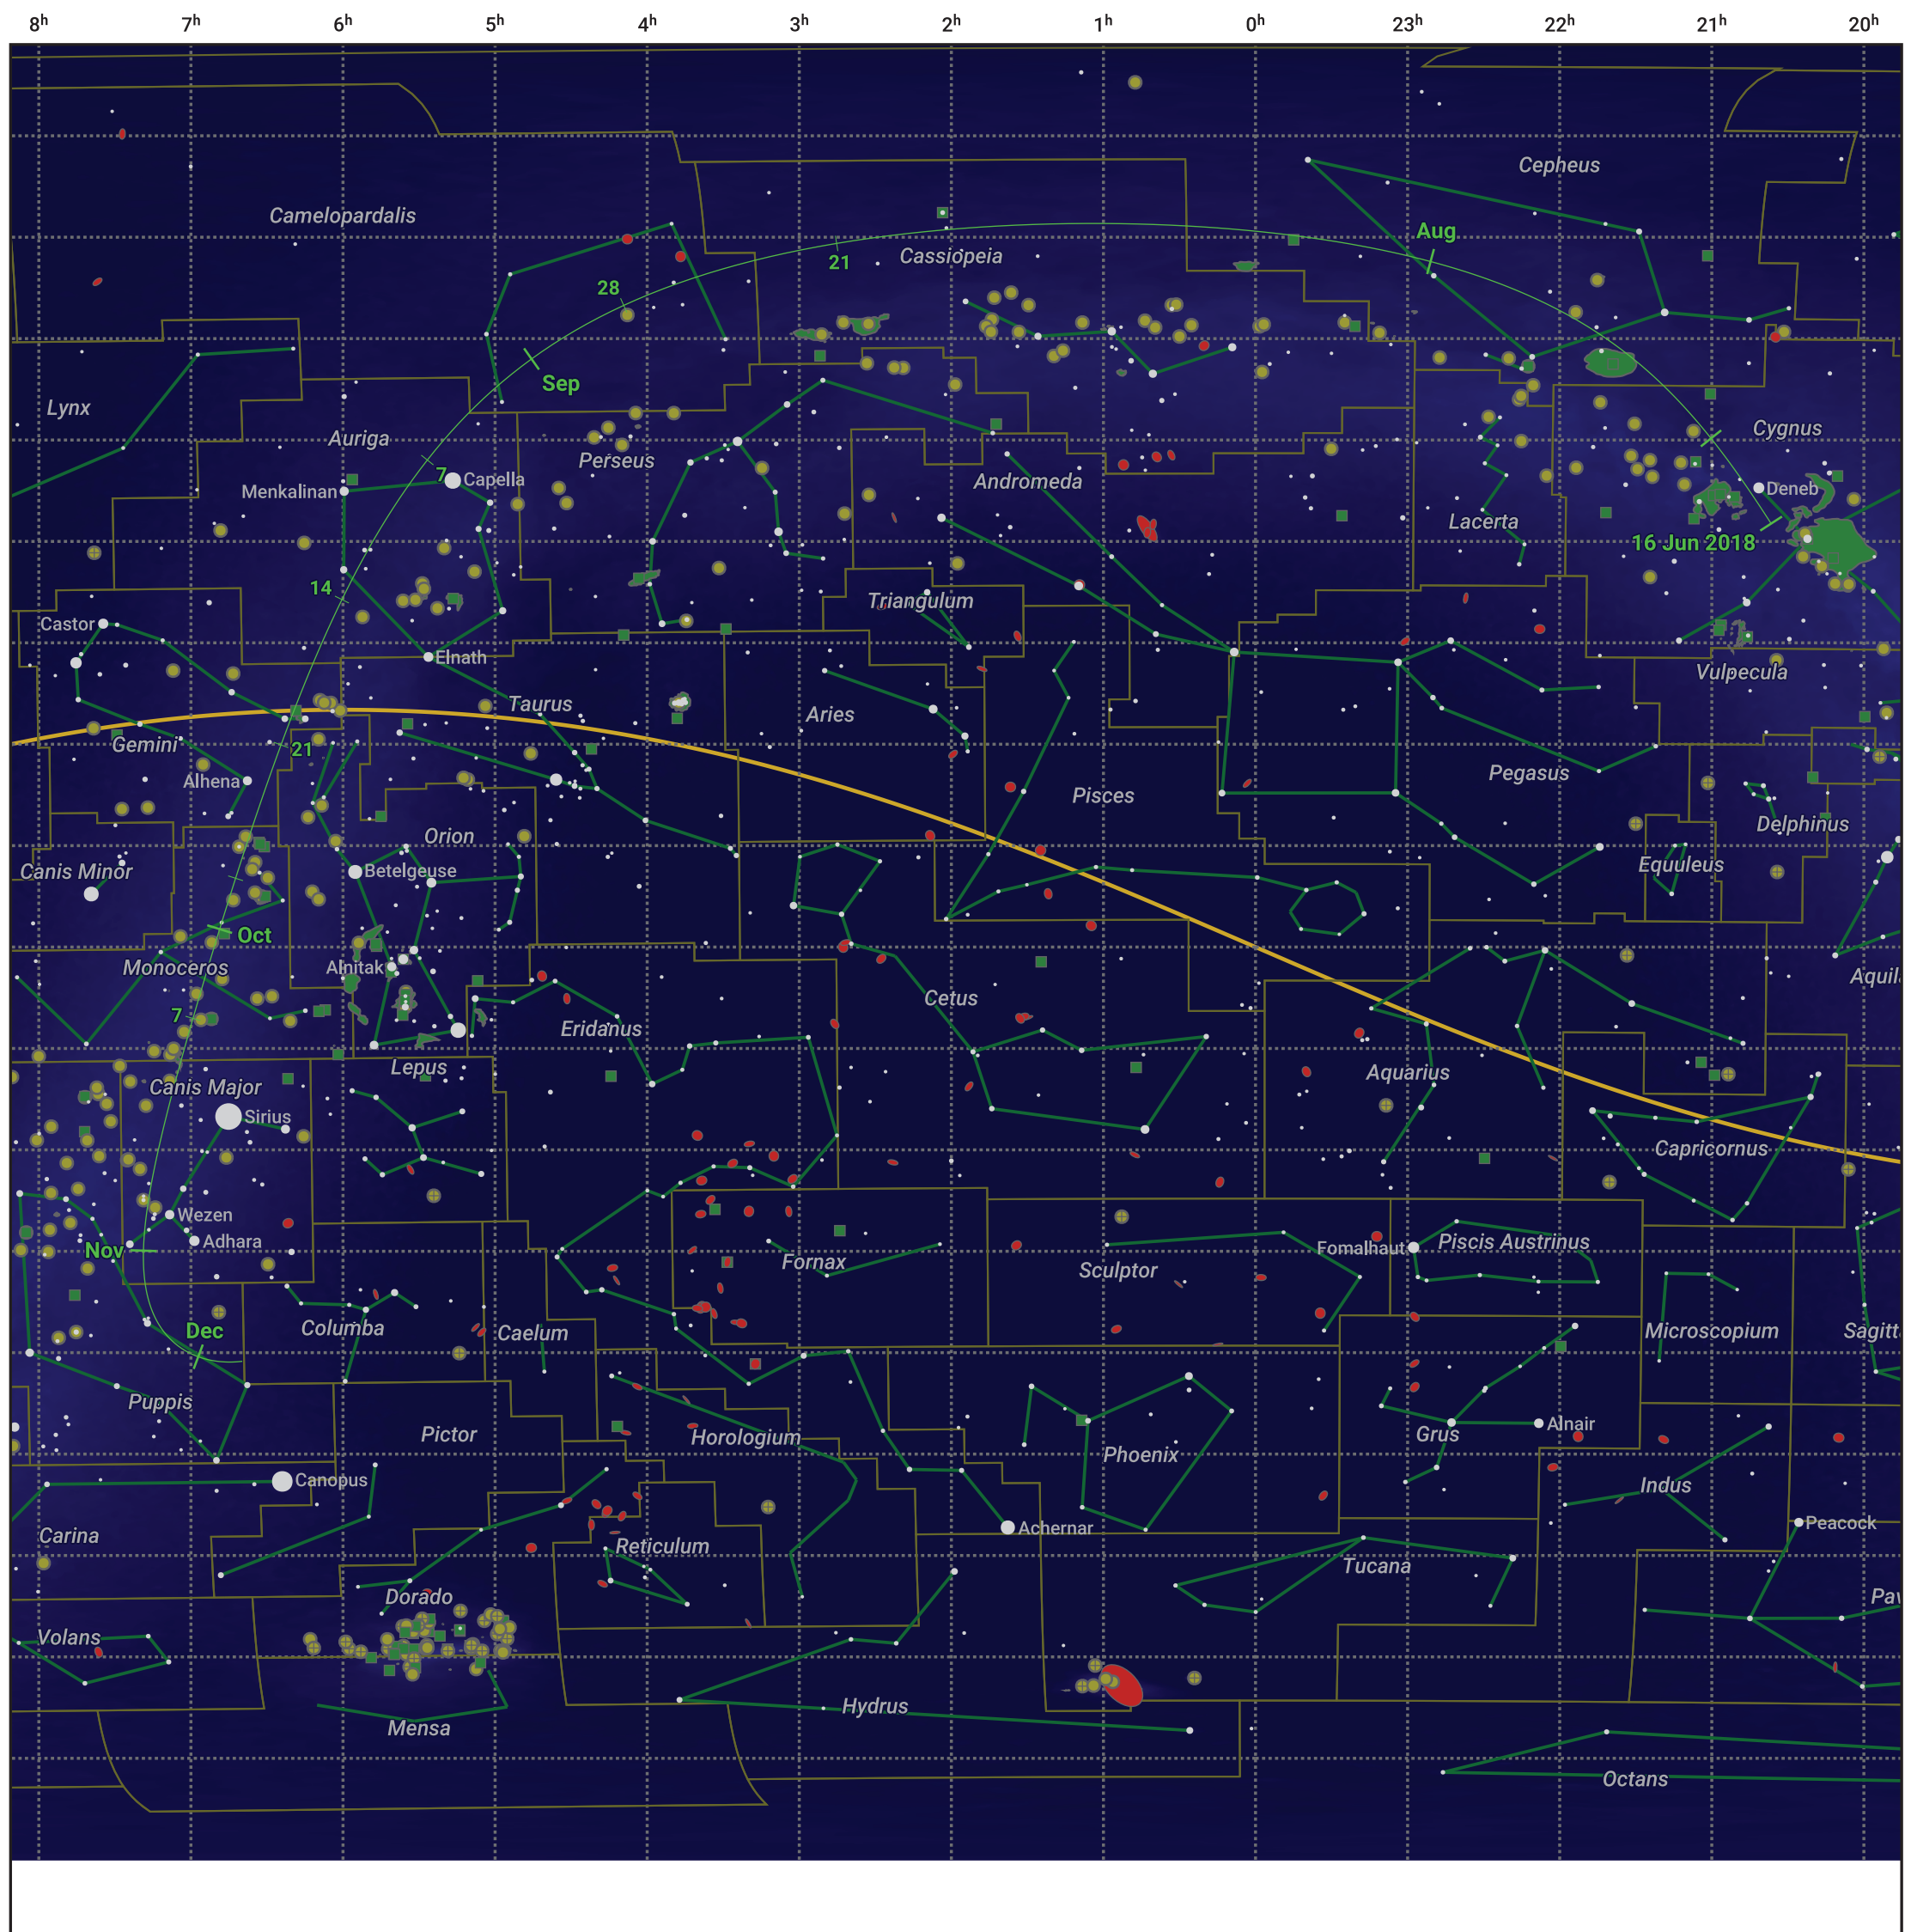

# The path of 21P/Giacobini-Zinner starting on 16 Jun 2018

© Dominic Ford 2011–2024. Date markers placed at midnight UTC. Downloaded from <https://in-the-sky.org>

Magnitude scale:  -5.0  -4.0  -3.0  -2.0  -1.0  -2.0

Ecliptic Plane

Galaxy  Bright nebula  Open cluster  Globular cluster

Date	Mag
2018 Jul 1	11.3
2018 Jul 3	11.2
2018 Jul 19	10.2
2018 Aug 3	9.2
2018 Aug 19	8.1
2018 Sep 1	7.4
2018 Sep 10	7.1
2018 Oct 11	8.1
2018 Oct 27	9.2
2018 Nov 1	9.5
2018 Nov 12	10.2
2018 Nov 29	11.3