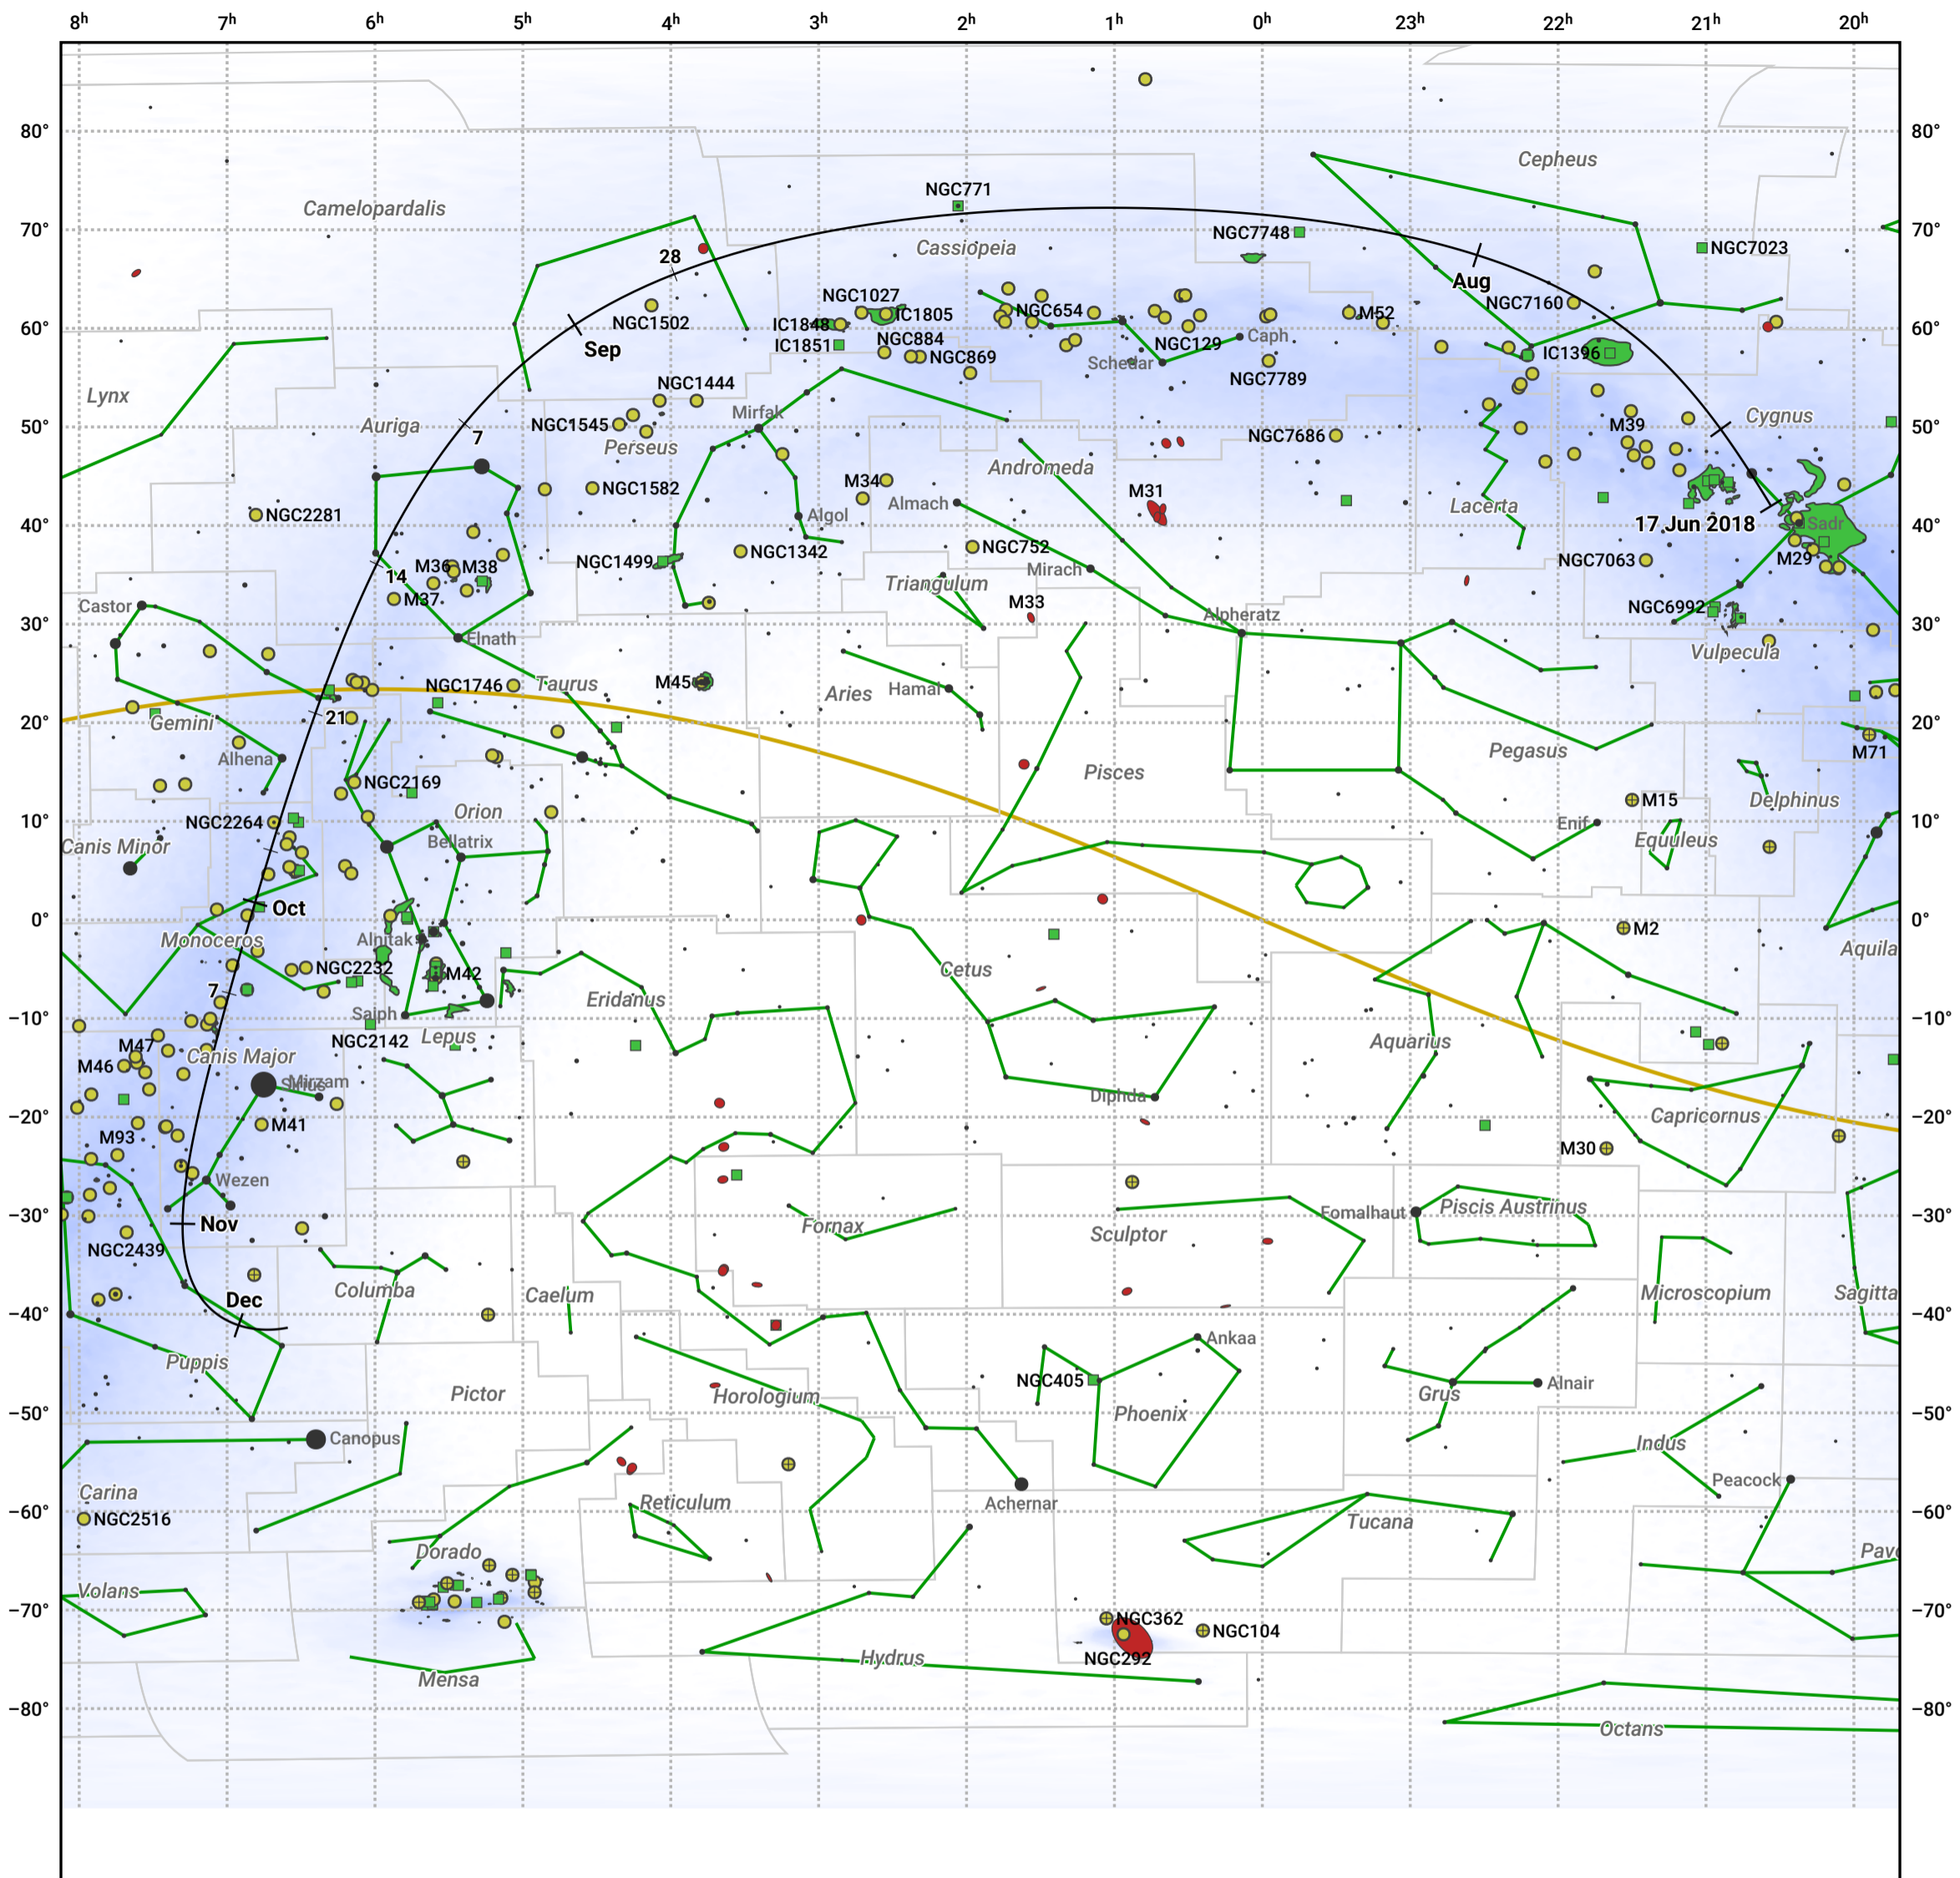

# The path of 21P/Giacobini-Zinner starting on 17 Jun 2018

© Dominic Ford 2011–2024. Date markers placed at midnight UTC. Downloaded from <https://in-the-sky.org>

Magnitude scale: 5.0 4.0 3.0 2.0 1.0 0.0 -1.0 -2.0

— Ecliptic Plane

Galaxy Bright nebula Open cluster Globular cluster

Date	Mag
2018 Jul 1	11.4
2018 Jul 4	11.2
2018 Jul 20	10.2
2018 Aug 4	9.1
2018 Aug 19	8.1
2018 Sep 1	7.3
2018 Sep 7	7.1
2018 Oct 13	8.1
2018 Oct 28	9.2
2018 Nov 1	9.4
2018 Nov 13	10.2
2018 Nov 30	11.3