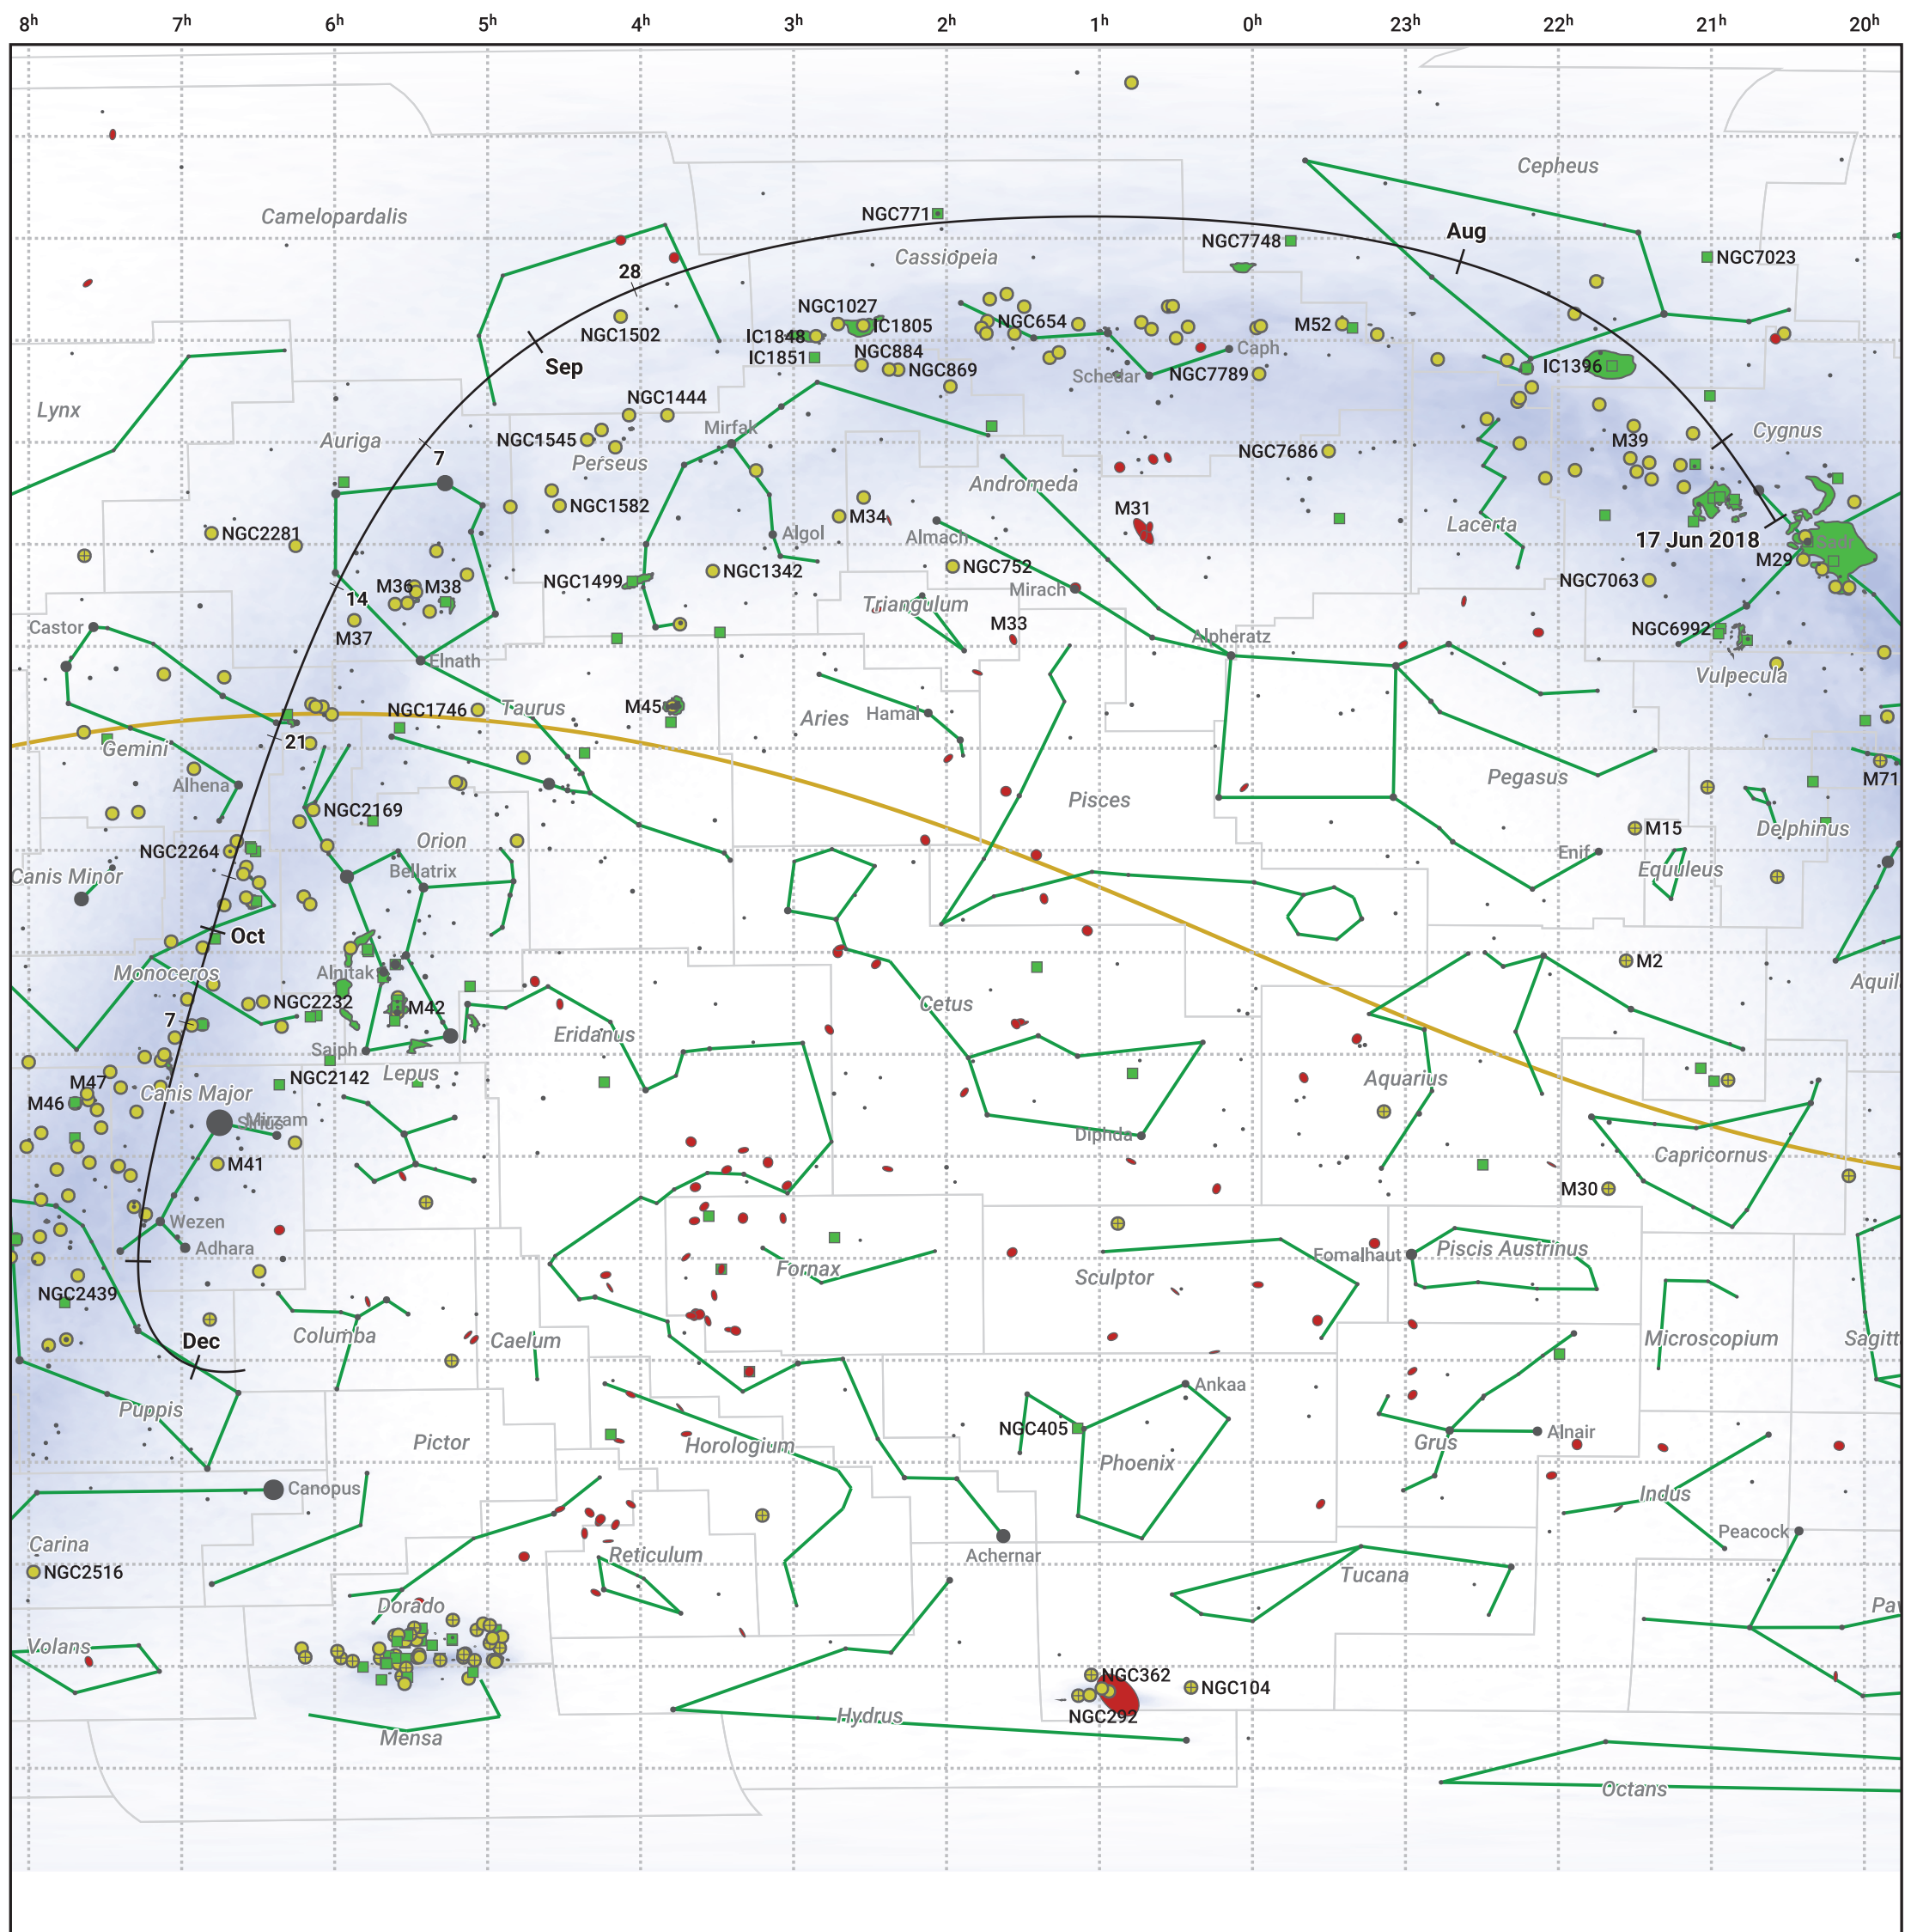

The path of 21P/Giacobini-Zinner starting on 17 Jun 2018

© Dominic Ford 2011–2024. Date markers placed at midnight UTC. Downloaded from <https://in-the-sky.org>

Magnitude scale: -5.0 -4.0 -3.0 -2.0 -1.0 -2.0

Ecliptic Plane

Galaxy Bright nebula Open cluster Globular cluster

Date	Mag
2018 Jul 1	11.4
2018 Jul 4	11.2
2018 Jul 20	10.1
2018 Aug 4	9.1
2018 Aug 19	8.1
2018 Sep 1	7.4
2018 Sep 8	7.1
2018 Oct 12	8.1
2018 Oct 27	9.1
2018 Nov 1	9.5
2018 Nov 12	10.2
2018 Nov 29	11.2