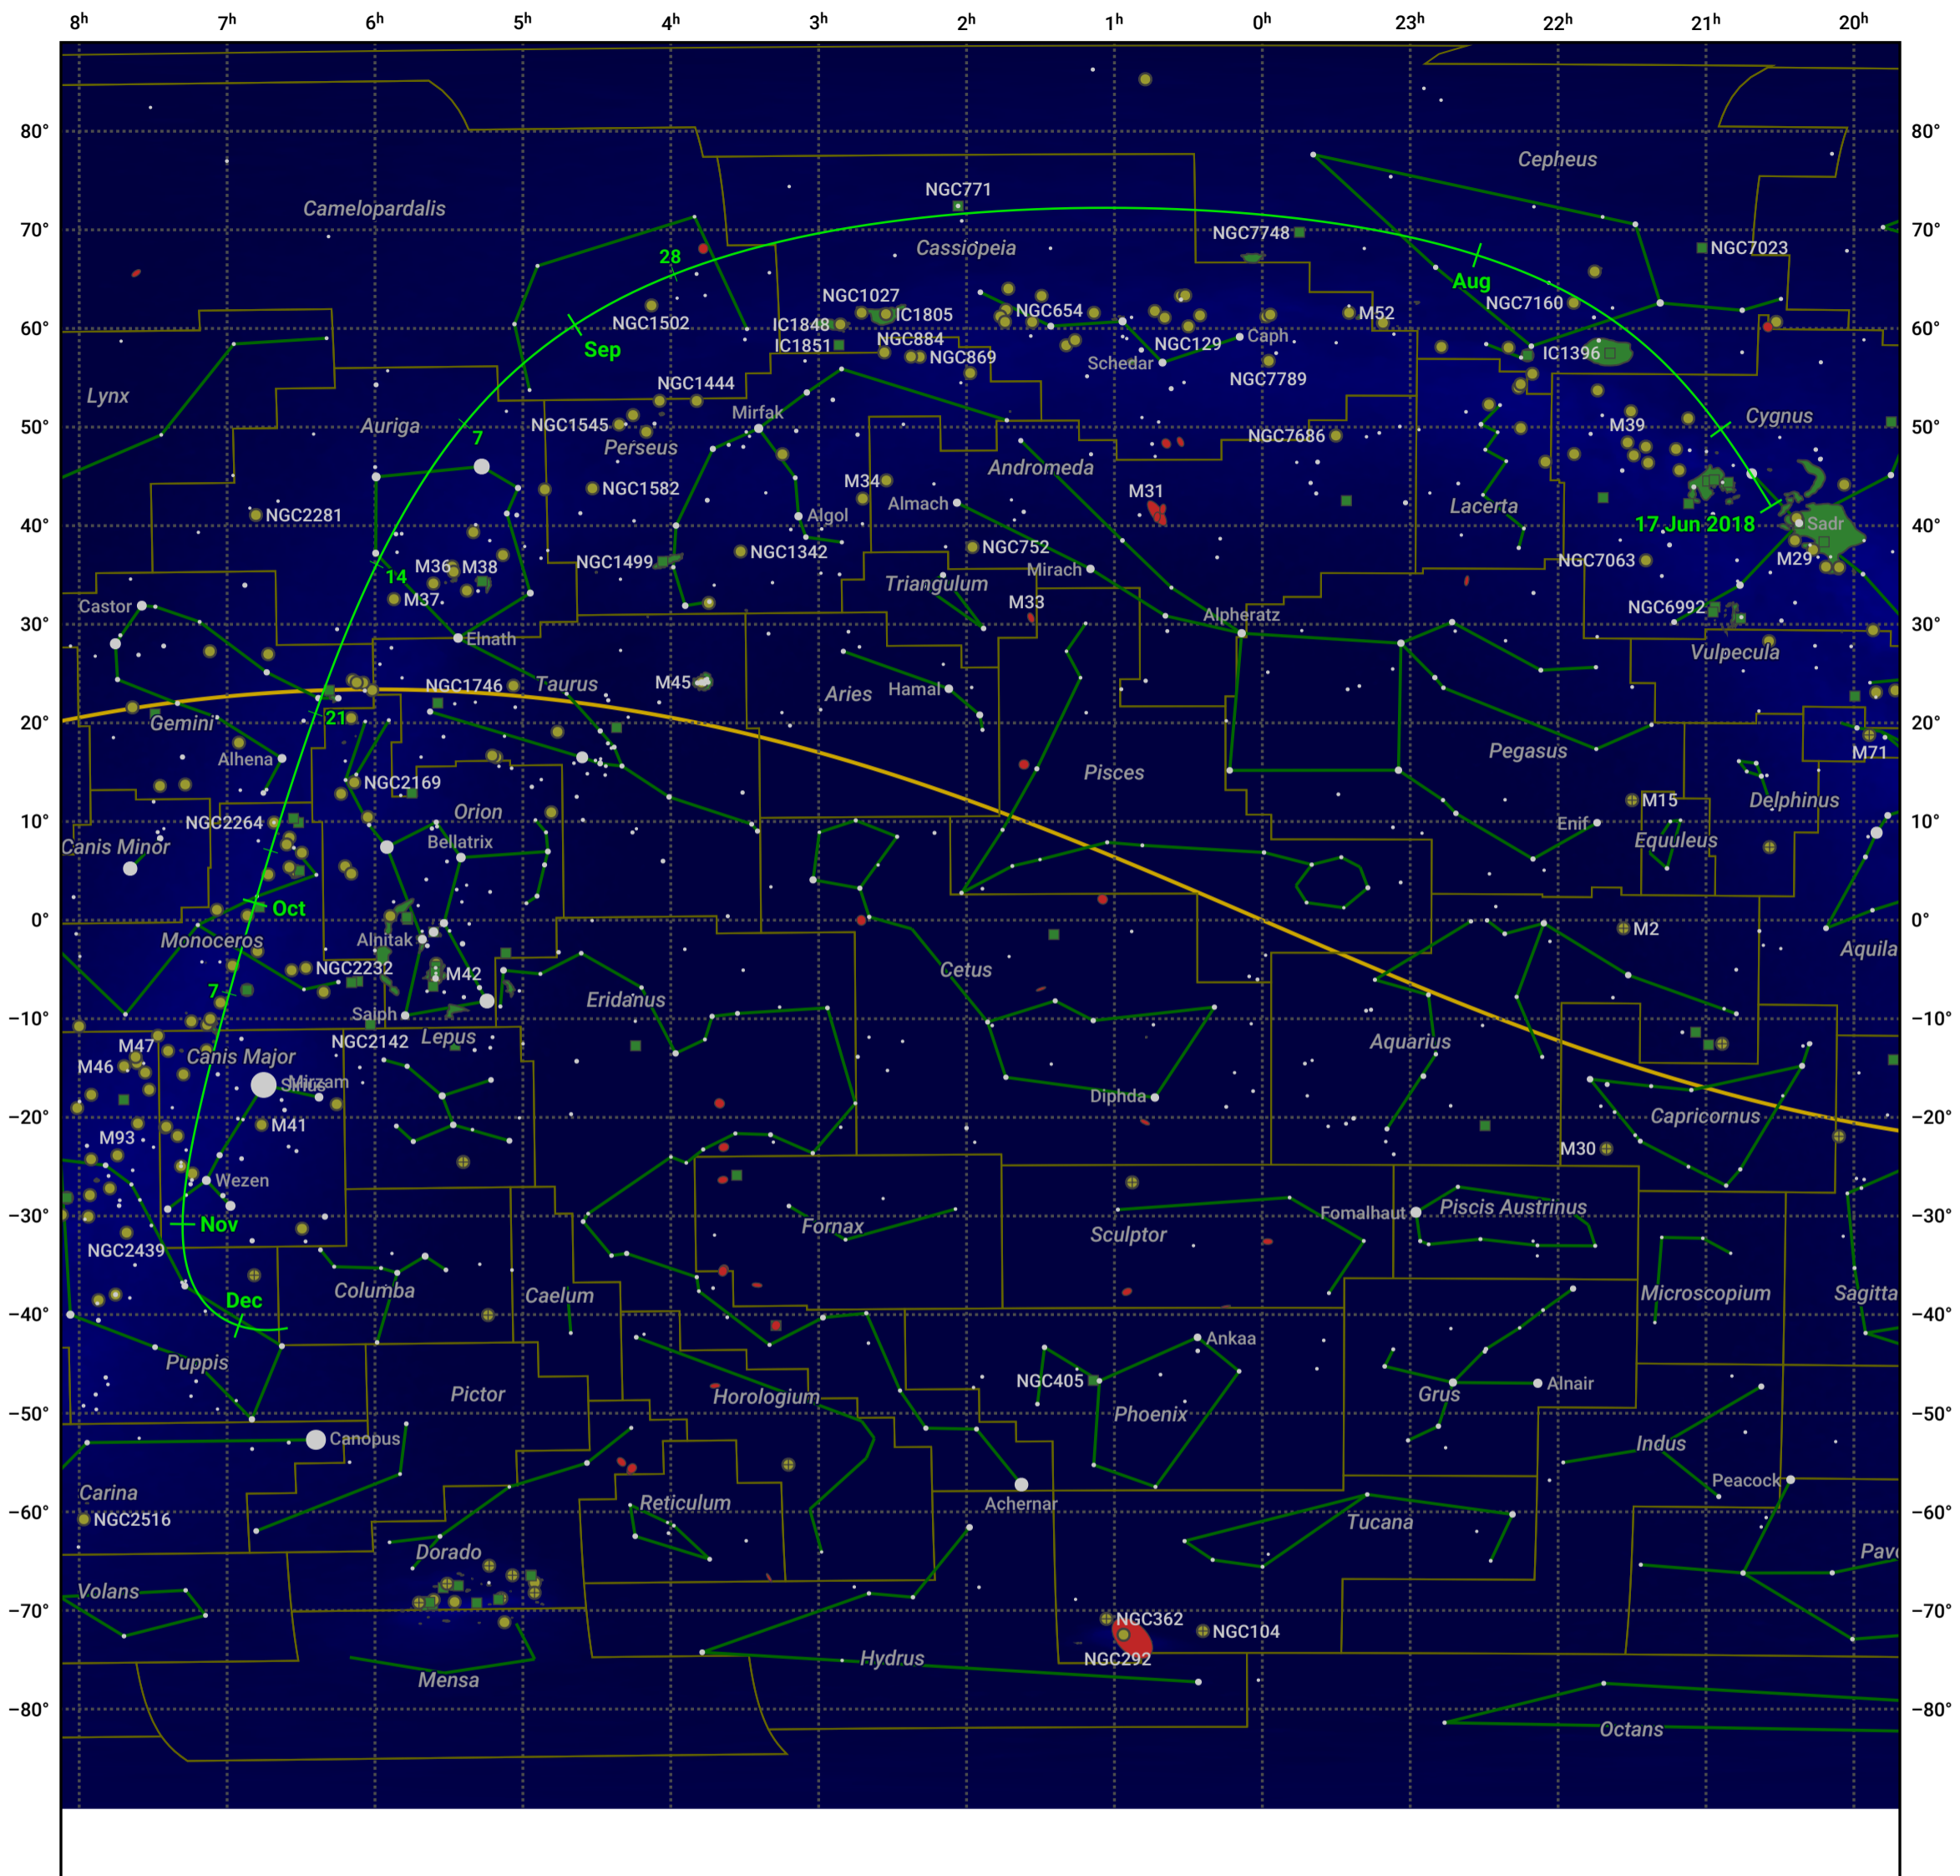

# The path of 21P/Giacobini-Zinner starting on 17 Jun 2018

© Dominic Ford 2011–2024. Date markers placed at midnight UTC. Downloaded from <https://in-the-sky.org>

Magnitude scale:  5.0  4.0  3.0  2.0  1.0  0.0  -1.0  -2.0

— Ecliptic Plane

Galaxy   
  Bright nebula   
  Open cluster   
  Globular cluster

Date	Mag
2018 Jul 1	11.4
2018 Jul 4	11.2
2018 Jul 20	10.2
2018 Aug 4	9.1
2018 Aug 19	8.1
2018 Sep 1	7.3
2018 Sep 7	7.1
2018 Oct 13	8.1
2018 Oct 28	9.2
2018 Nov 1	9.4
2018 Nov 13	10.2
2018 Nov 30	11.3