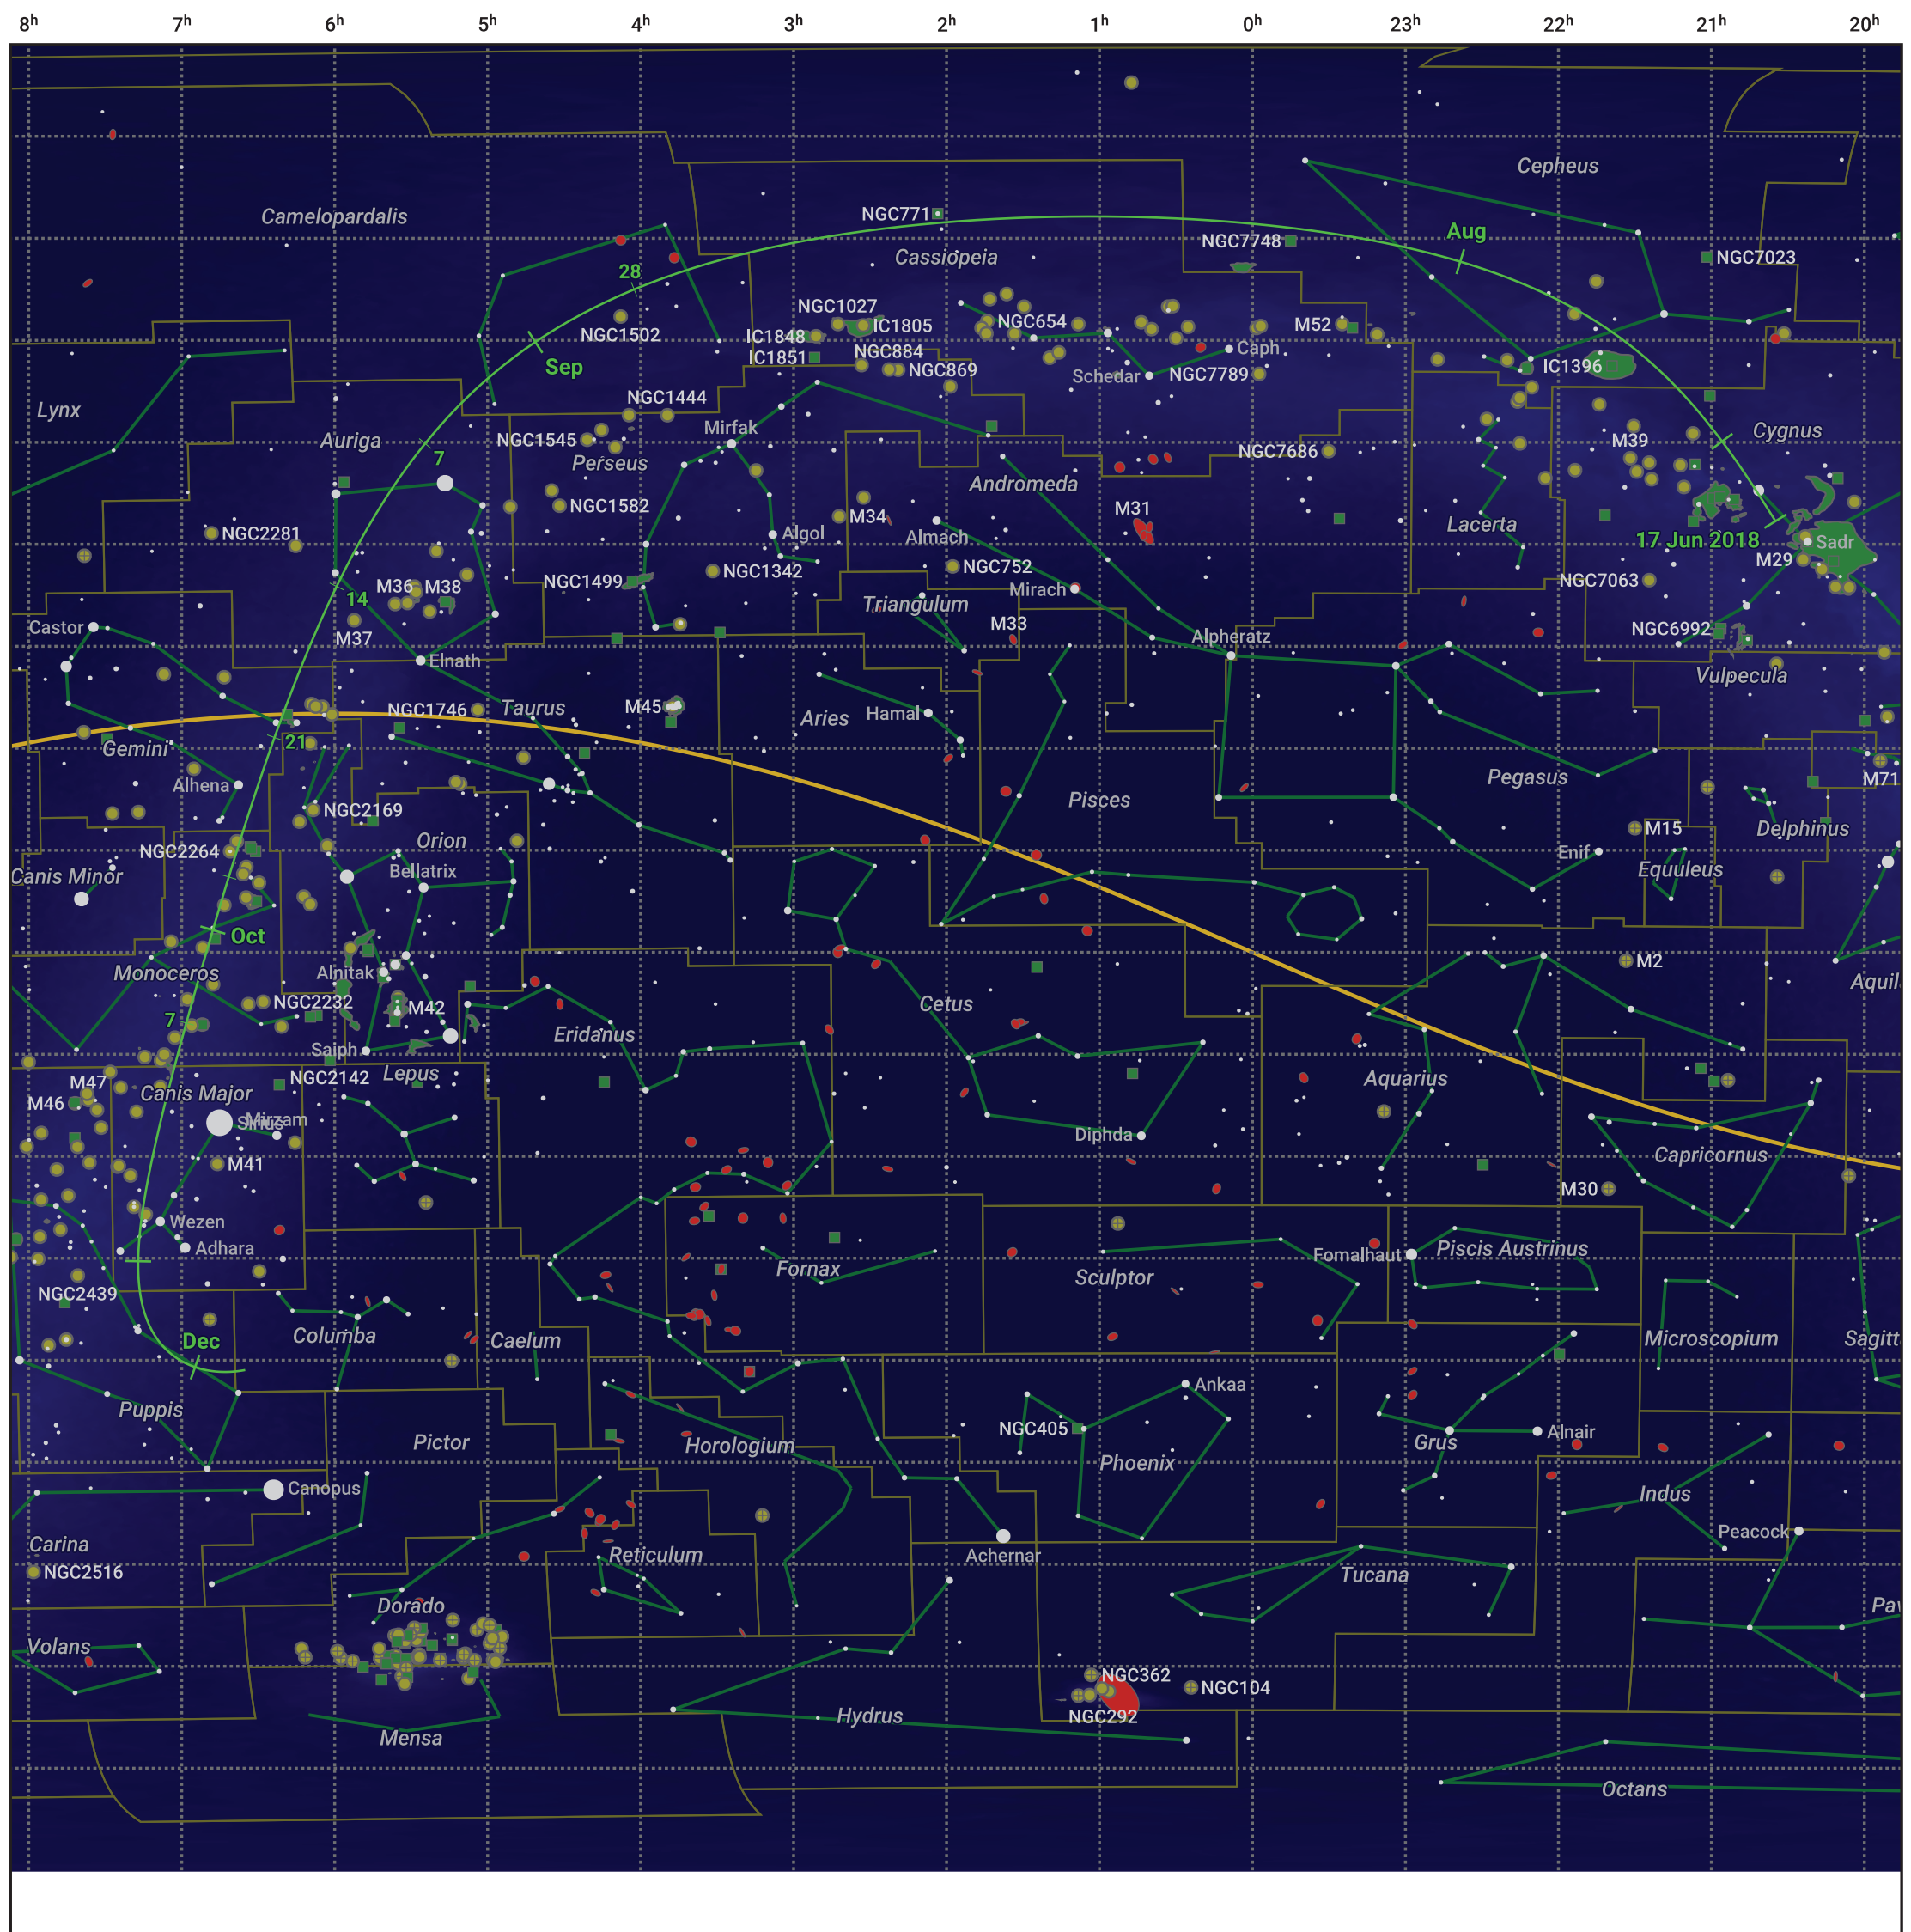

The path of 21P/Giacobini-Zinner starting on 17 Jun 2018

© Dominic Ford 2011–2024. Date markers placed at midnight UTC. Downloaded from <https://in-the-sky.org>

Magnitude scale: -5.0 -4.0 -3.0 -2.0 -1.0 0.0 -1.0 -2.0

— Ecliptic Plane

Galaxy Bright nebula Open cluster Globular cluster

Date	Mag
2018 Jul 1	11.4
2018 Jul 4	11.2
2018 Jul 20	10.1
2018 Aug 4	9.1
2018 Aug 19	8.1
2018 Sep 1	7.4
2018 Sep 8	7.1
2018 Oct 12	8.1
2018 Oct 27	9.1
2018 Nov 1	9.5
2018 Nov 12	10.2
2018 Nov 29	11.2