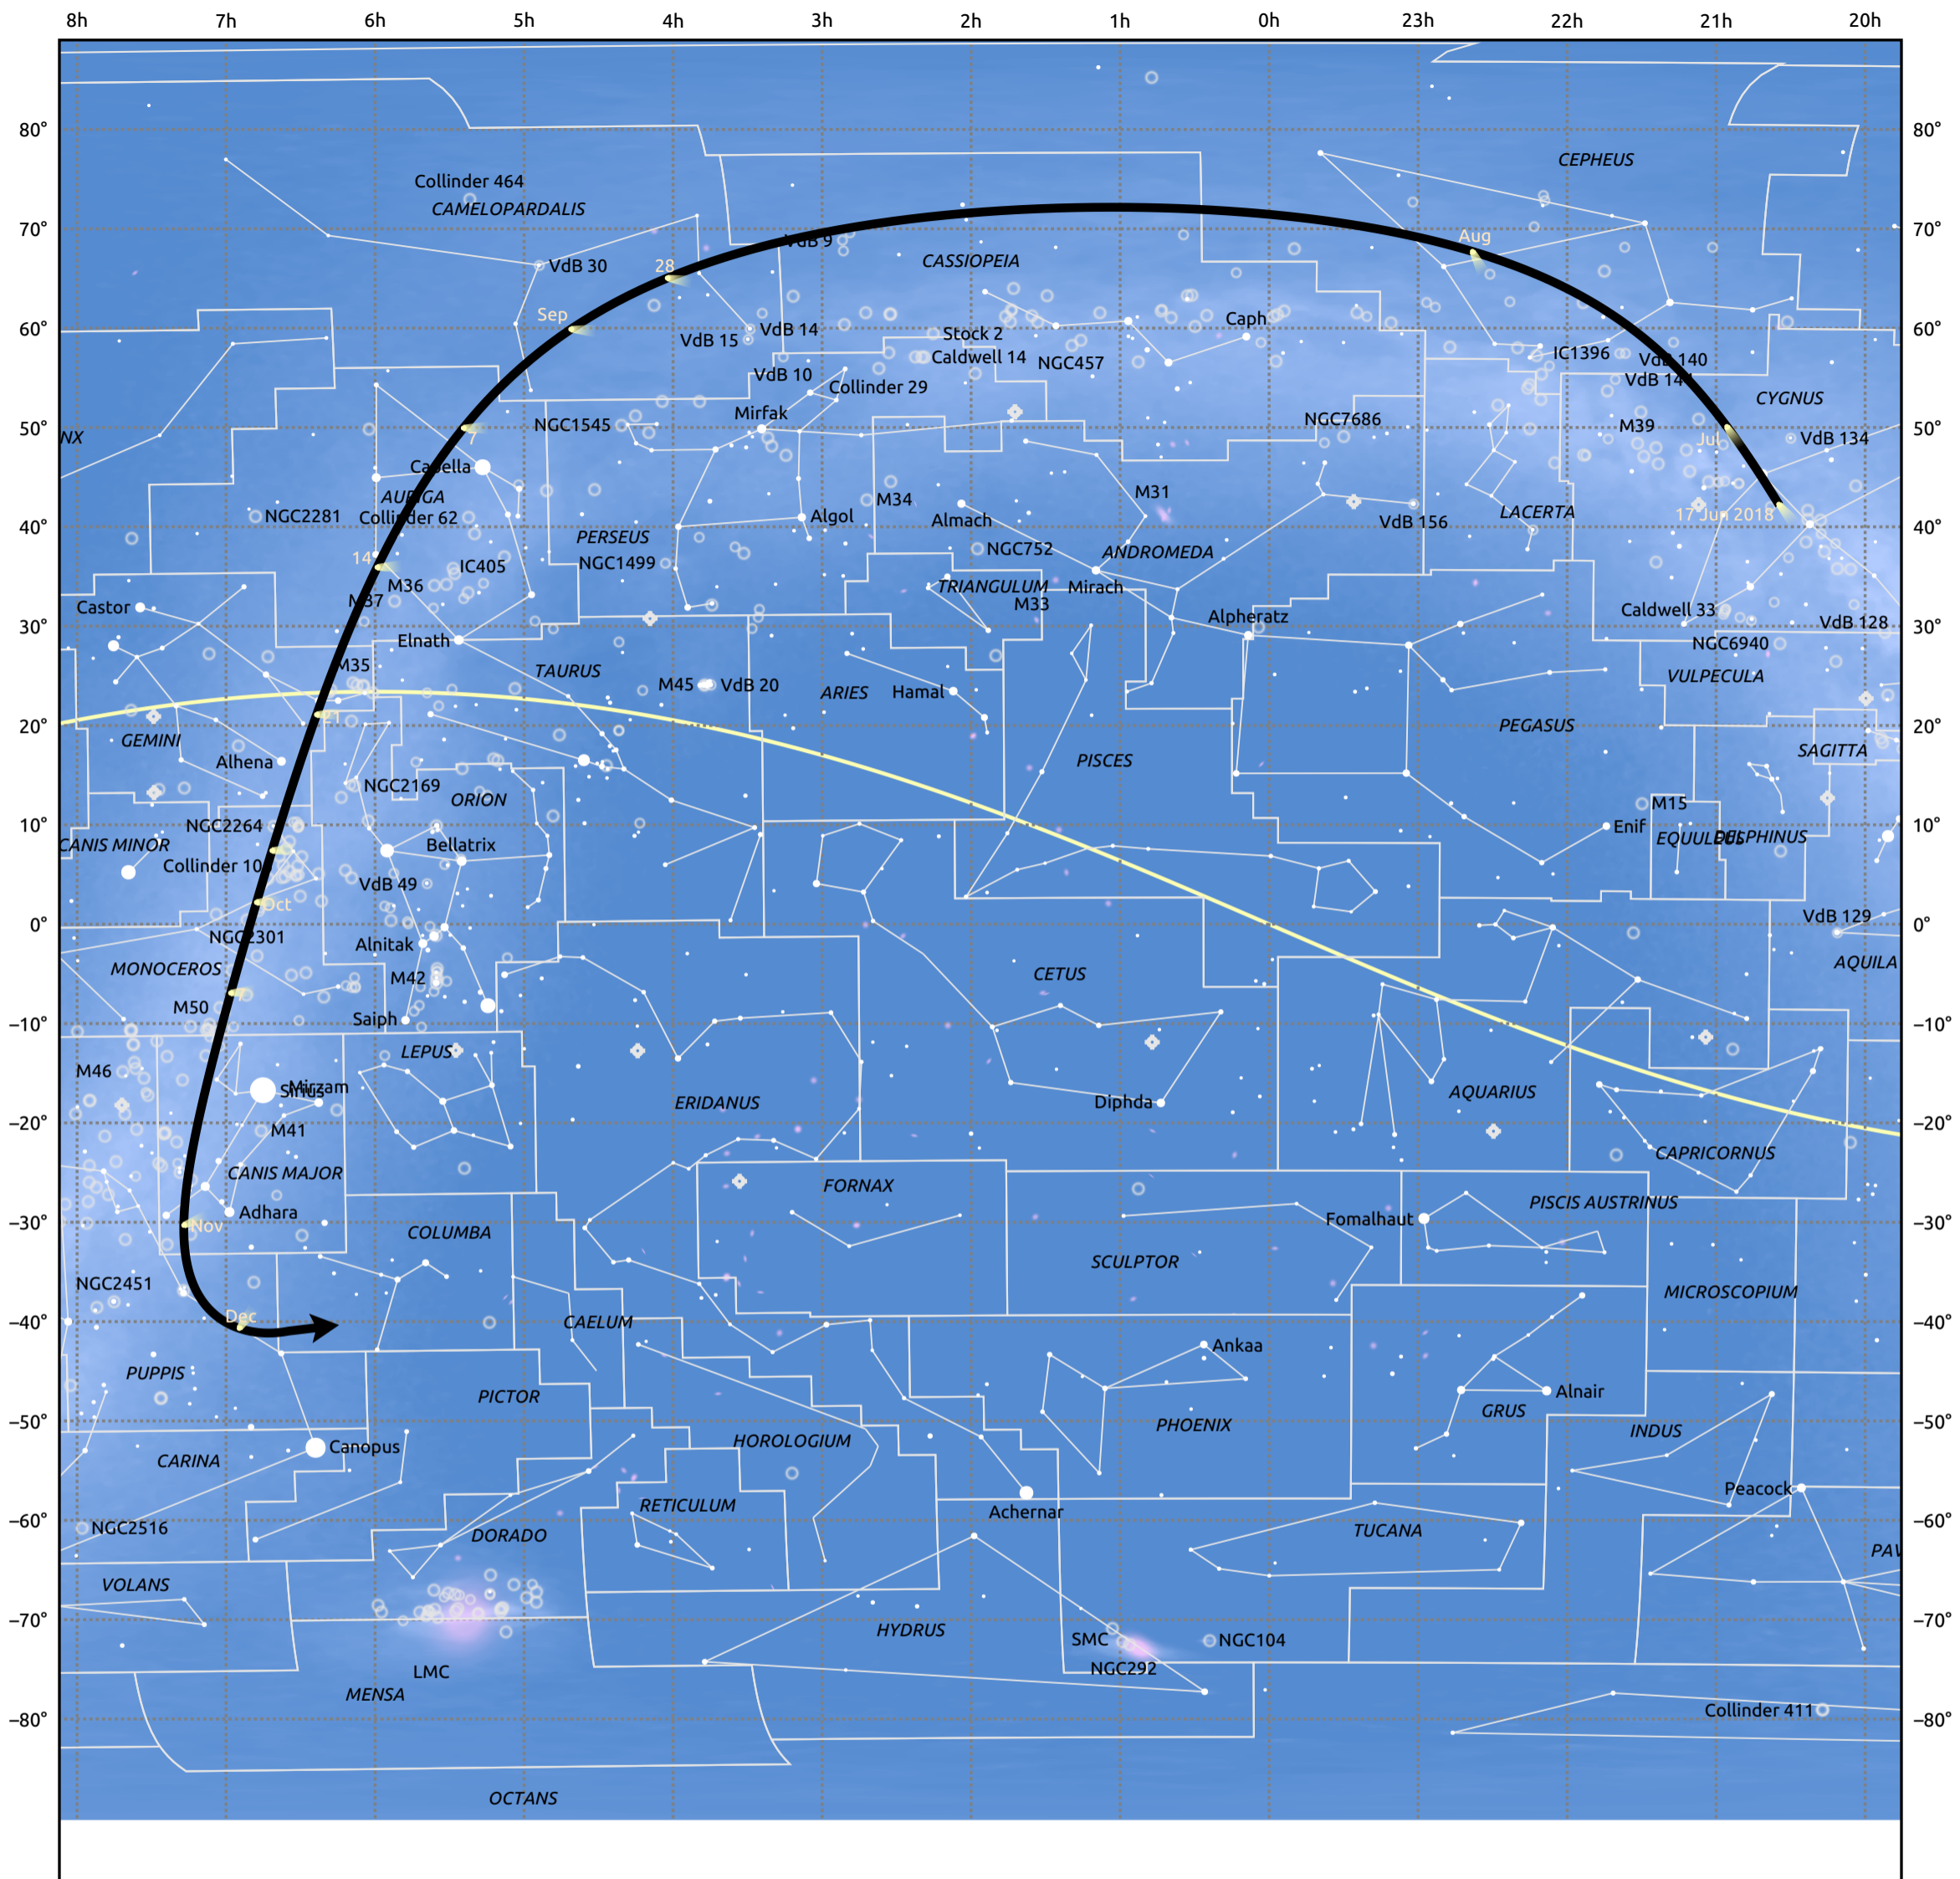

# The path of 21P/Giacobini-Zinner starting on 17 Jun 2018

© Dominic Ford 2011–2025. Date markers placed at midnight UTC. Downloaded from <https://in-the-sky.org>

Date	Mag
2018 Jul 1	11.4
2018 Jul 4	11.2
2018 Jul 20	10.1
2018 Aug 4	9.1
2018 Aug 19	8.1
2018 Sep 1	7.4
2018 Sep 8	7.1
2018 Oct 12	8.1
2018 Oct 27	9.1
2018 Nov 1	9.5
2018 Nov 12	10.2
2018 Nov 29	11.2