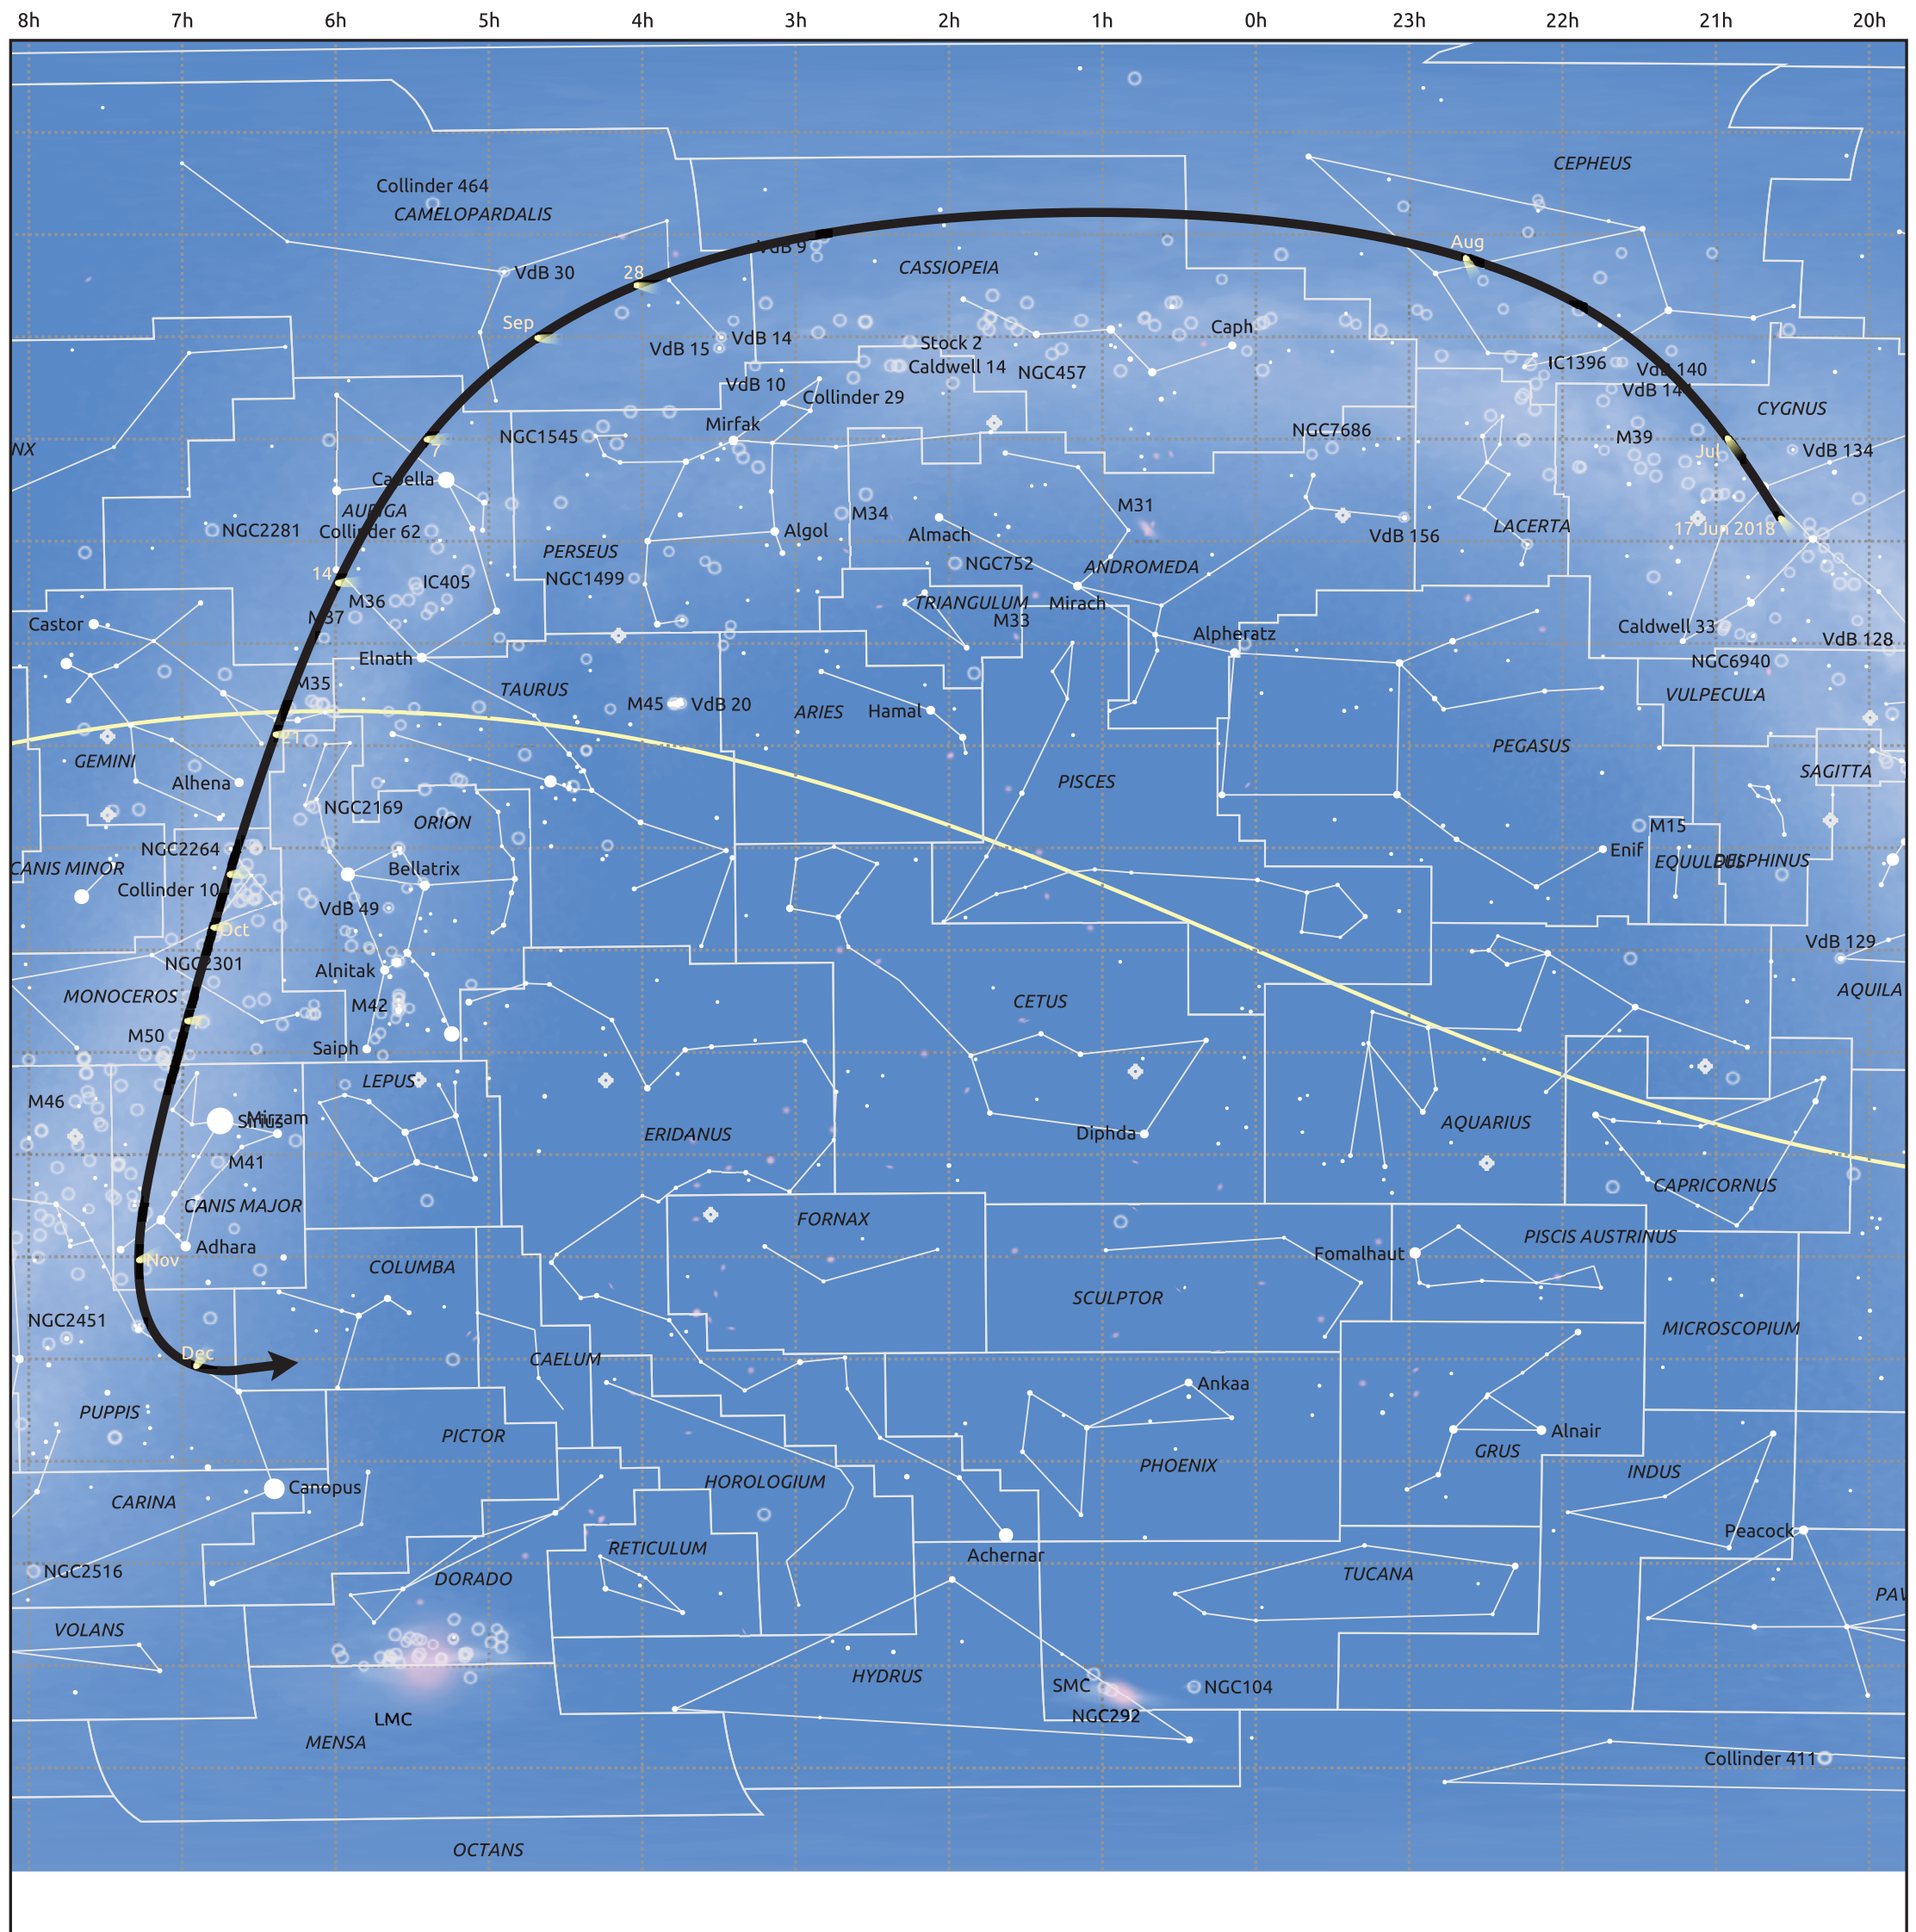

The path of 21P/Giacobini-Zinner starting on 17 Jun 2018

© Dominic Ford 2011–2025. Date markers placed at midnight UTC. Downloaded from <https://in-the-sky.org>

Magnitude scale: -5.0 -4.0 -3.0 -2.0 -1.0 0.0 -1.0 -2.0

Ecliptic Plane

Galaxy Bright nebula Open cluster Globular cluster Planetary nebula

Date	Mag
2018 Jul 1	11.4
2018 Jul 4	11.2
2018 Jul 20	10.1
2018 Aug 4	9.1
2018 Aug 19	8.1
2018 Sep 1	7.4
2018 Sep 8	7.1
2018 Oct 12	8.1
2018 Oct 27	9.1
2018 Nov 1	9.5
2018 Nov 12	10.2
2018 Nov 29	11.2