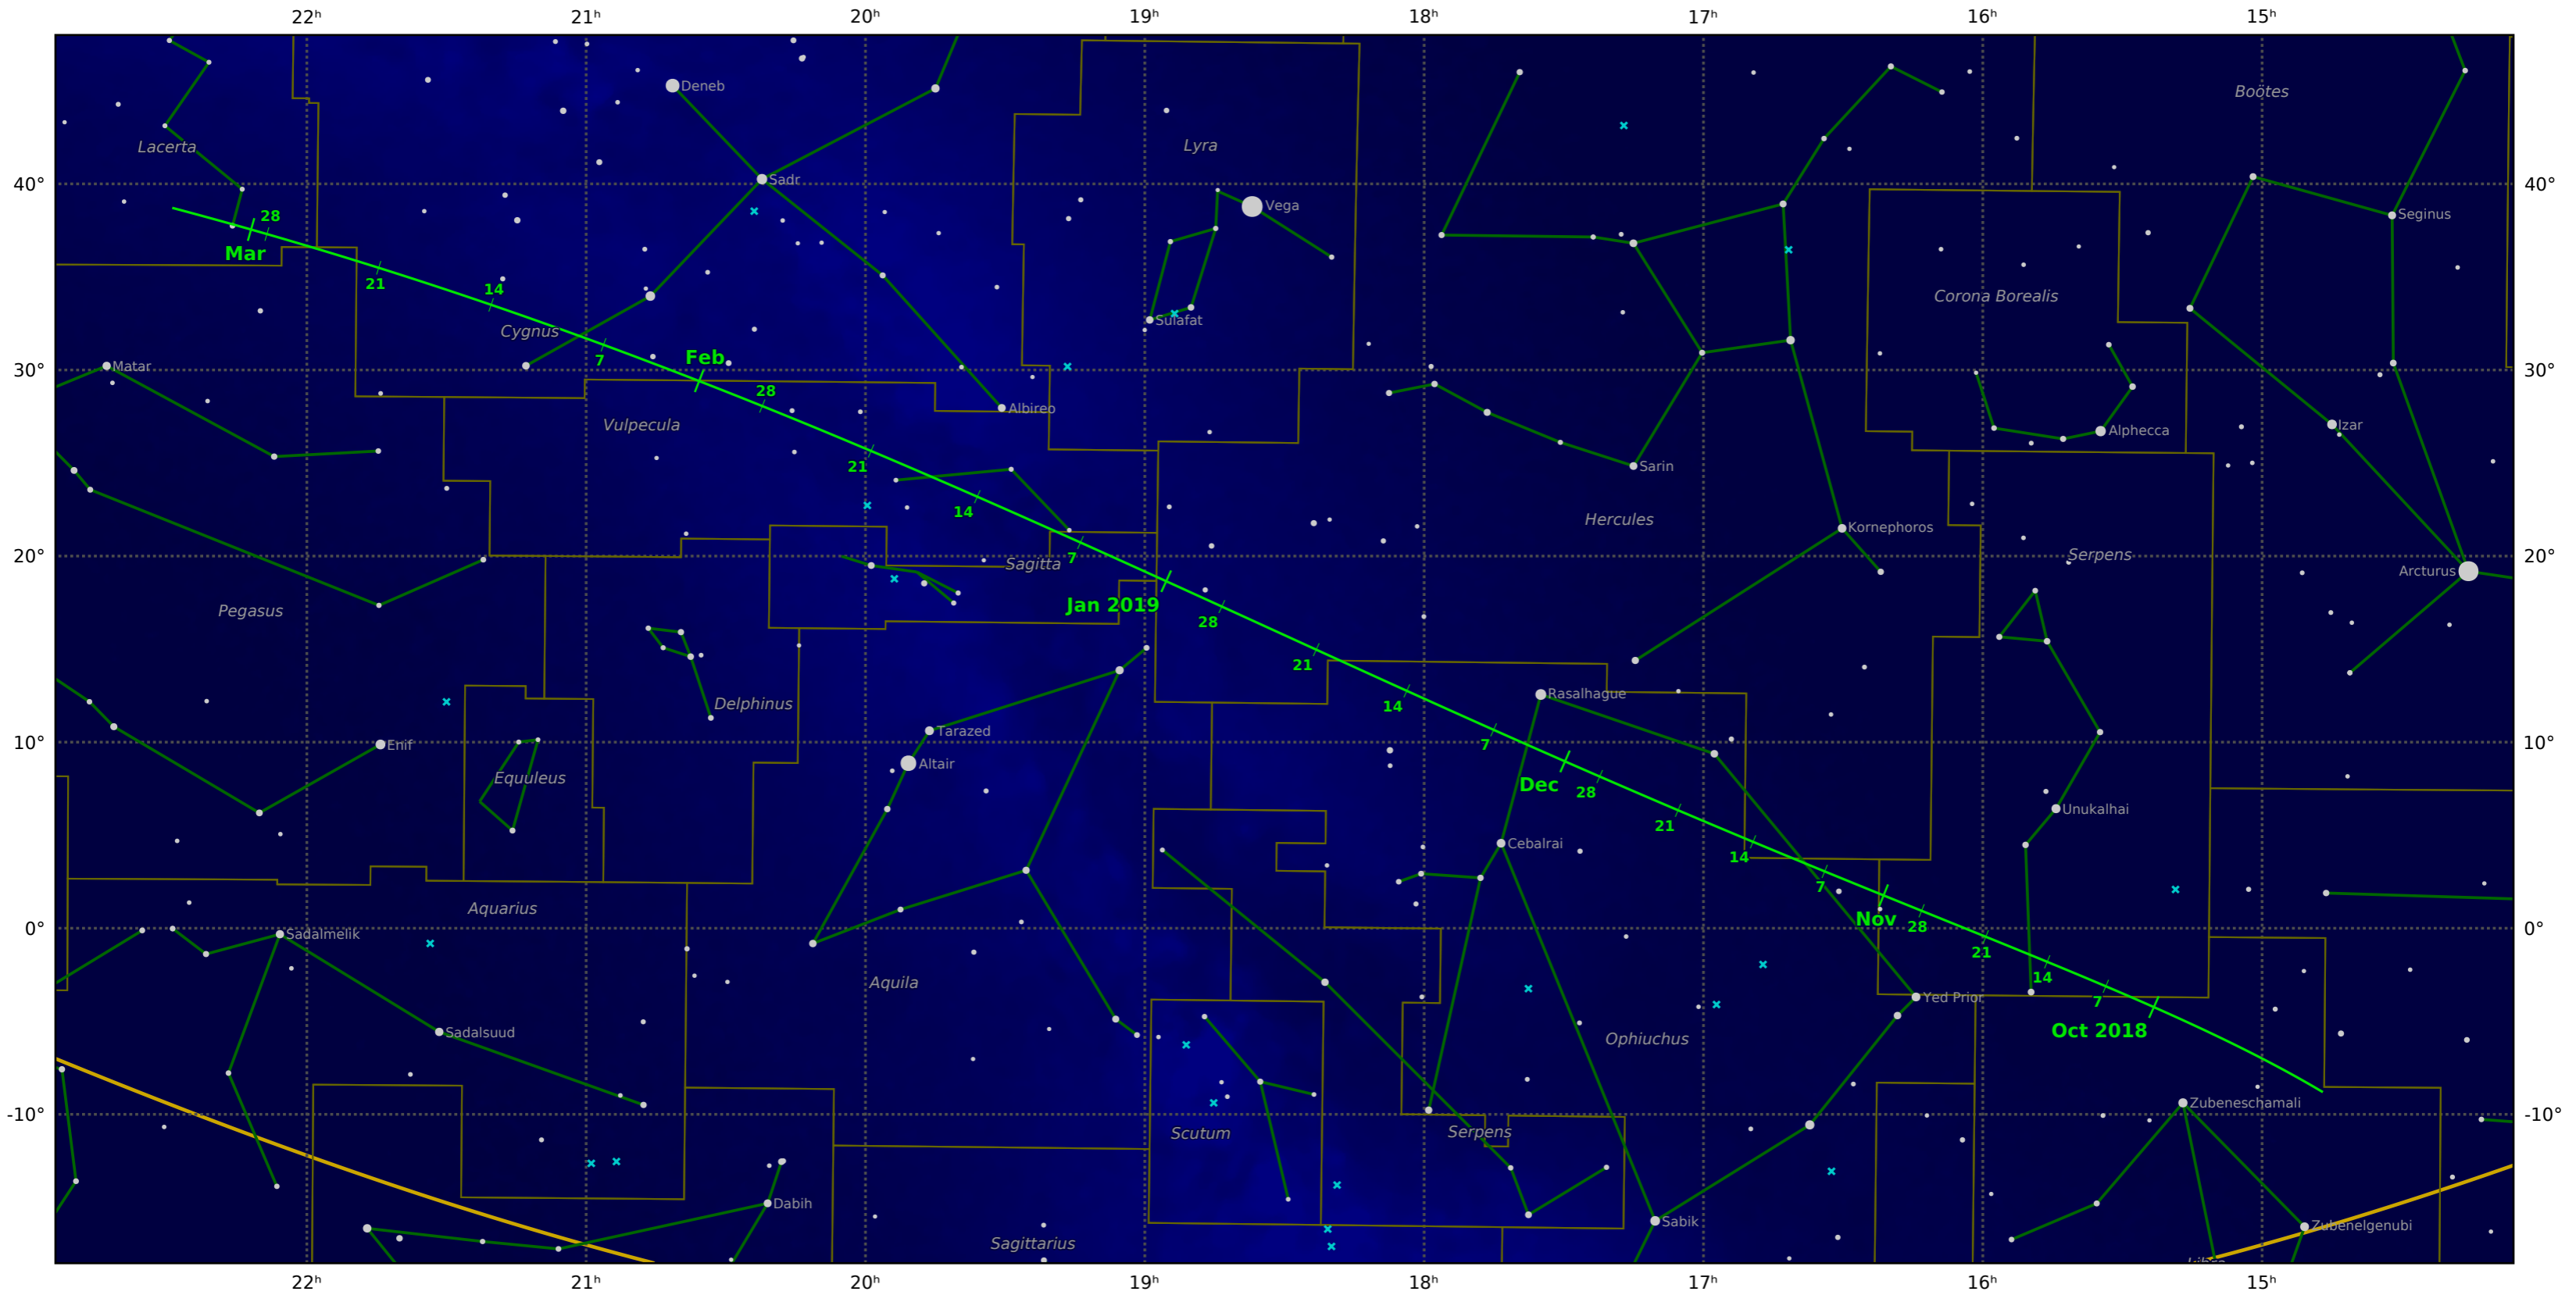

The path of C/2018 L2 (ATLAS) starting on 7 Sep 2018

© Dominic Ford 2011-2021. Downloaded from <https://in-the-sky.org>

Magnitude scale: • 5.0 • 4.5 • 4.0 • 3.5 • 3.0 • 2.5 • 2.0 • 1.5 • 1.0 • 0.5 • 0.0

— Ecliptic Plane