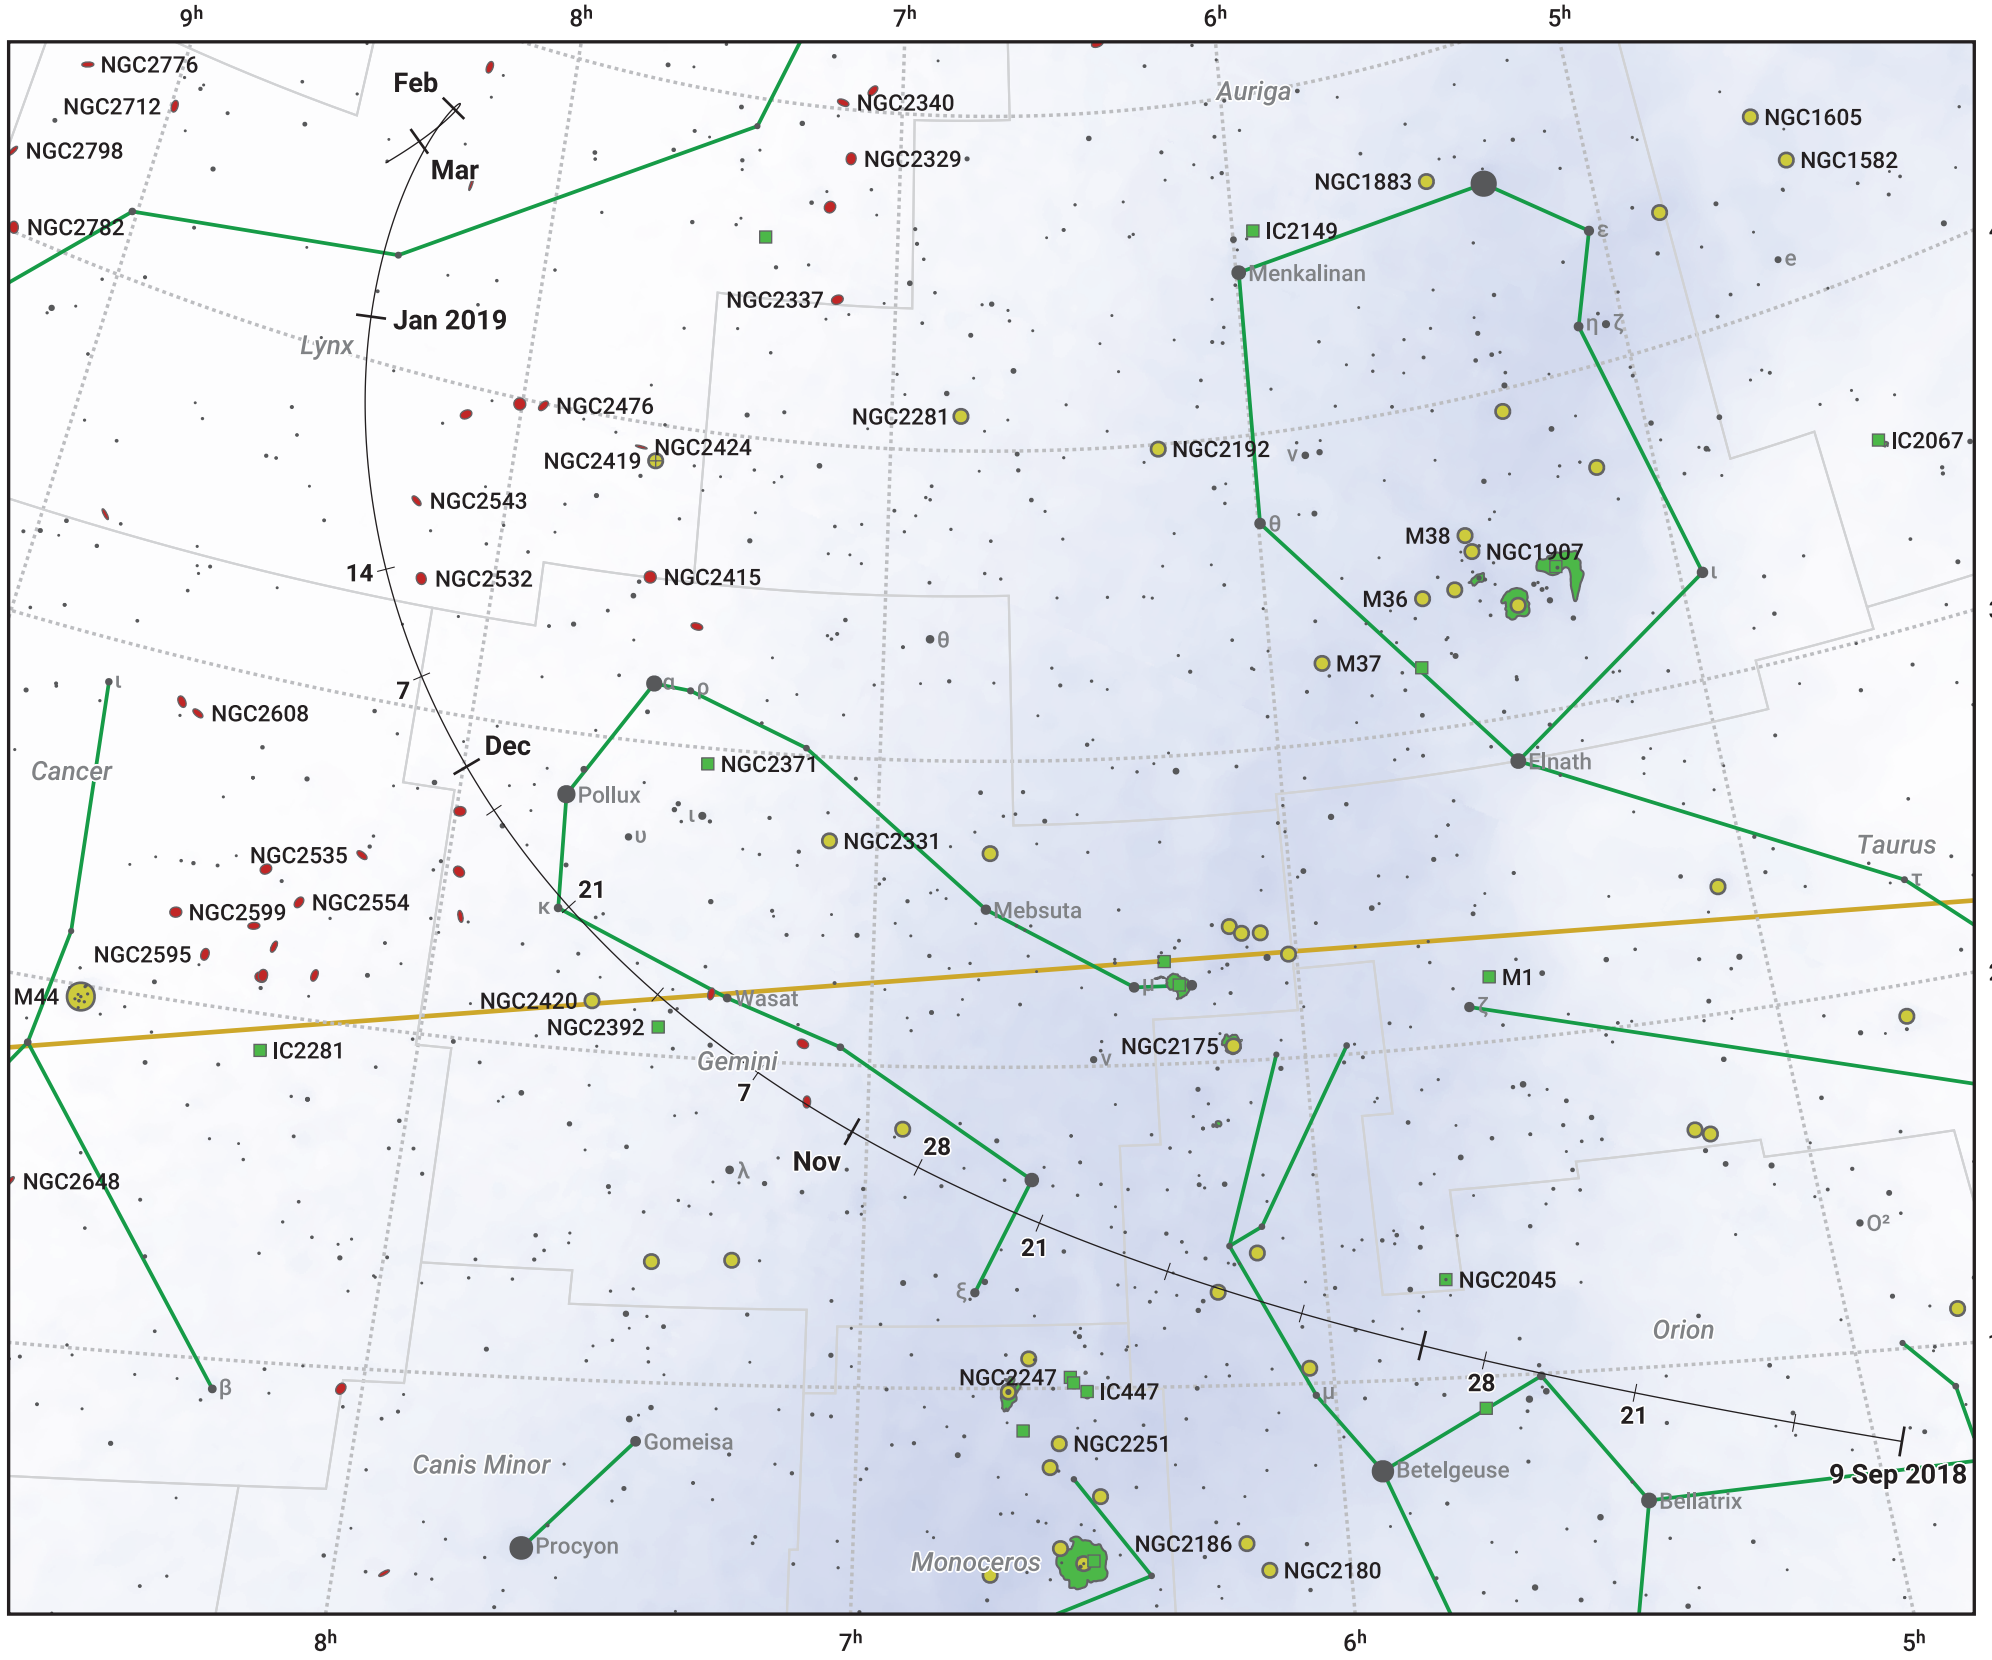

# The path of 38P/Stephan-Oterma starting on 9 Sep 2018

© Dominic Ford 2011–2024. Date markers placed at midnight UTC. Downloaded from <https://in-the-sky.org>

Magnitude scale: ● 7.0 ● 6.0 ● 5.0 ● 4.0 ● 3.0 ● 2.0 ● 1.0 ● 0.0

— Ecliptic Plane

■ Galaxy    
 ■ Bright nebula    
 ● Open cluster    
 ⊕ Globular cluster

Date	Mag
2018 Oct 22	10.4
2018 Nov 1	10.2
2019 Jan 1	10.0
2019 Feb 26	11.4
2019 Mar 1	11.5