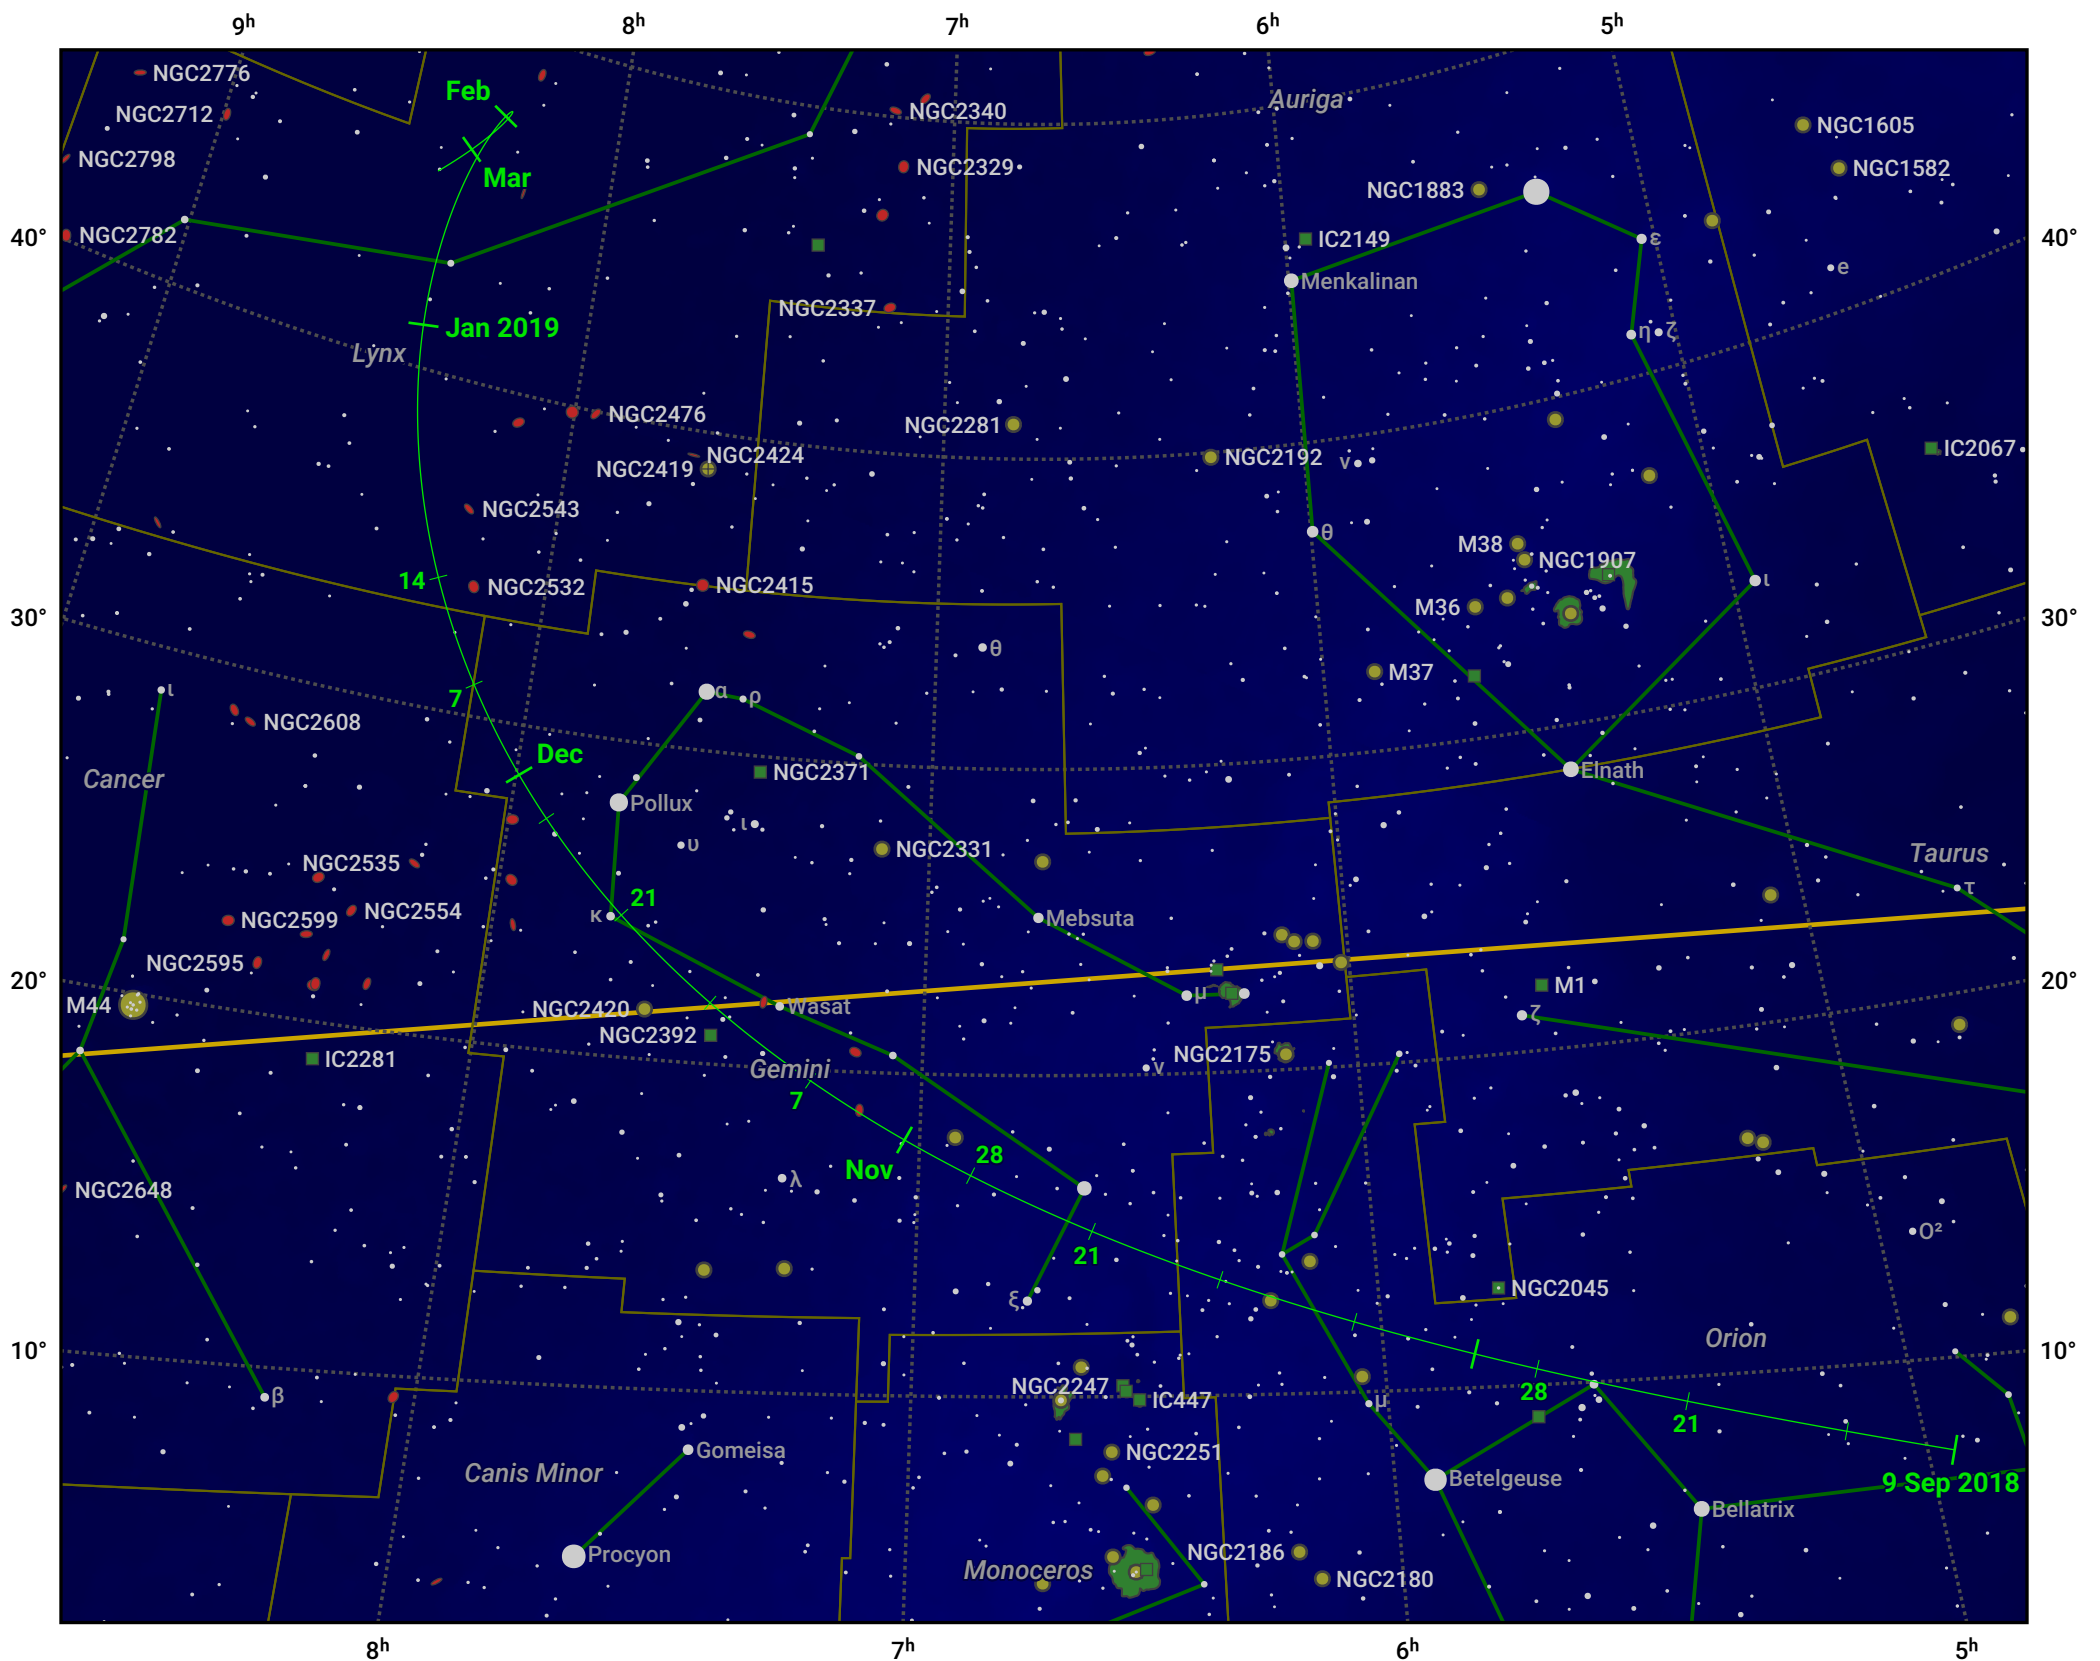

The path of 38P/Stephan-Oterma starting on 9 Sep 2018

© Dominic Ford 2011–2024. Date markers placed at midnight UTC. Downloaded from <https://in-the-sky.org>

Magnitude scale: ● 7.0 ● 6.0 ● 5.0 ● 4.0 ● 3.0 ● 2.0 ● 1.0 ● 0.0

— Ecliptic Plane

● Galaxy ■ Bright nebula ● Open cluster ● Globular cluster

Date	Mag
2018 Oct 22	10.4
2018 Nov 1	10.2
2019 Jan 1	10.0
2019 Feb 26	11.4
2019 Mar 1	11.5