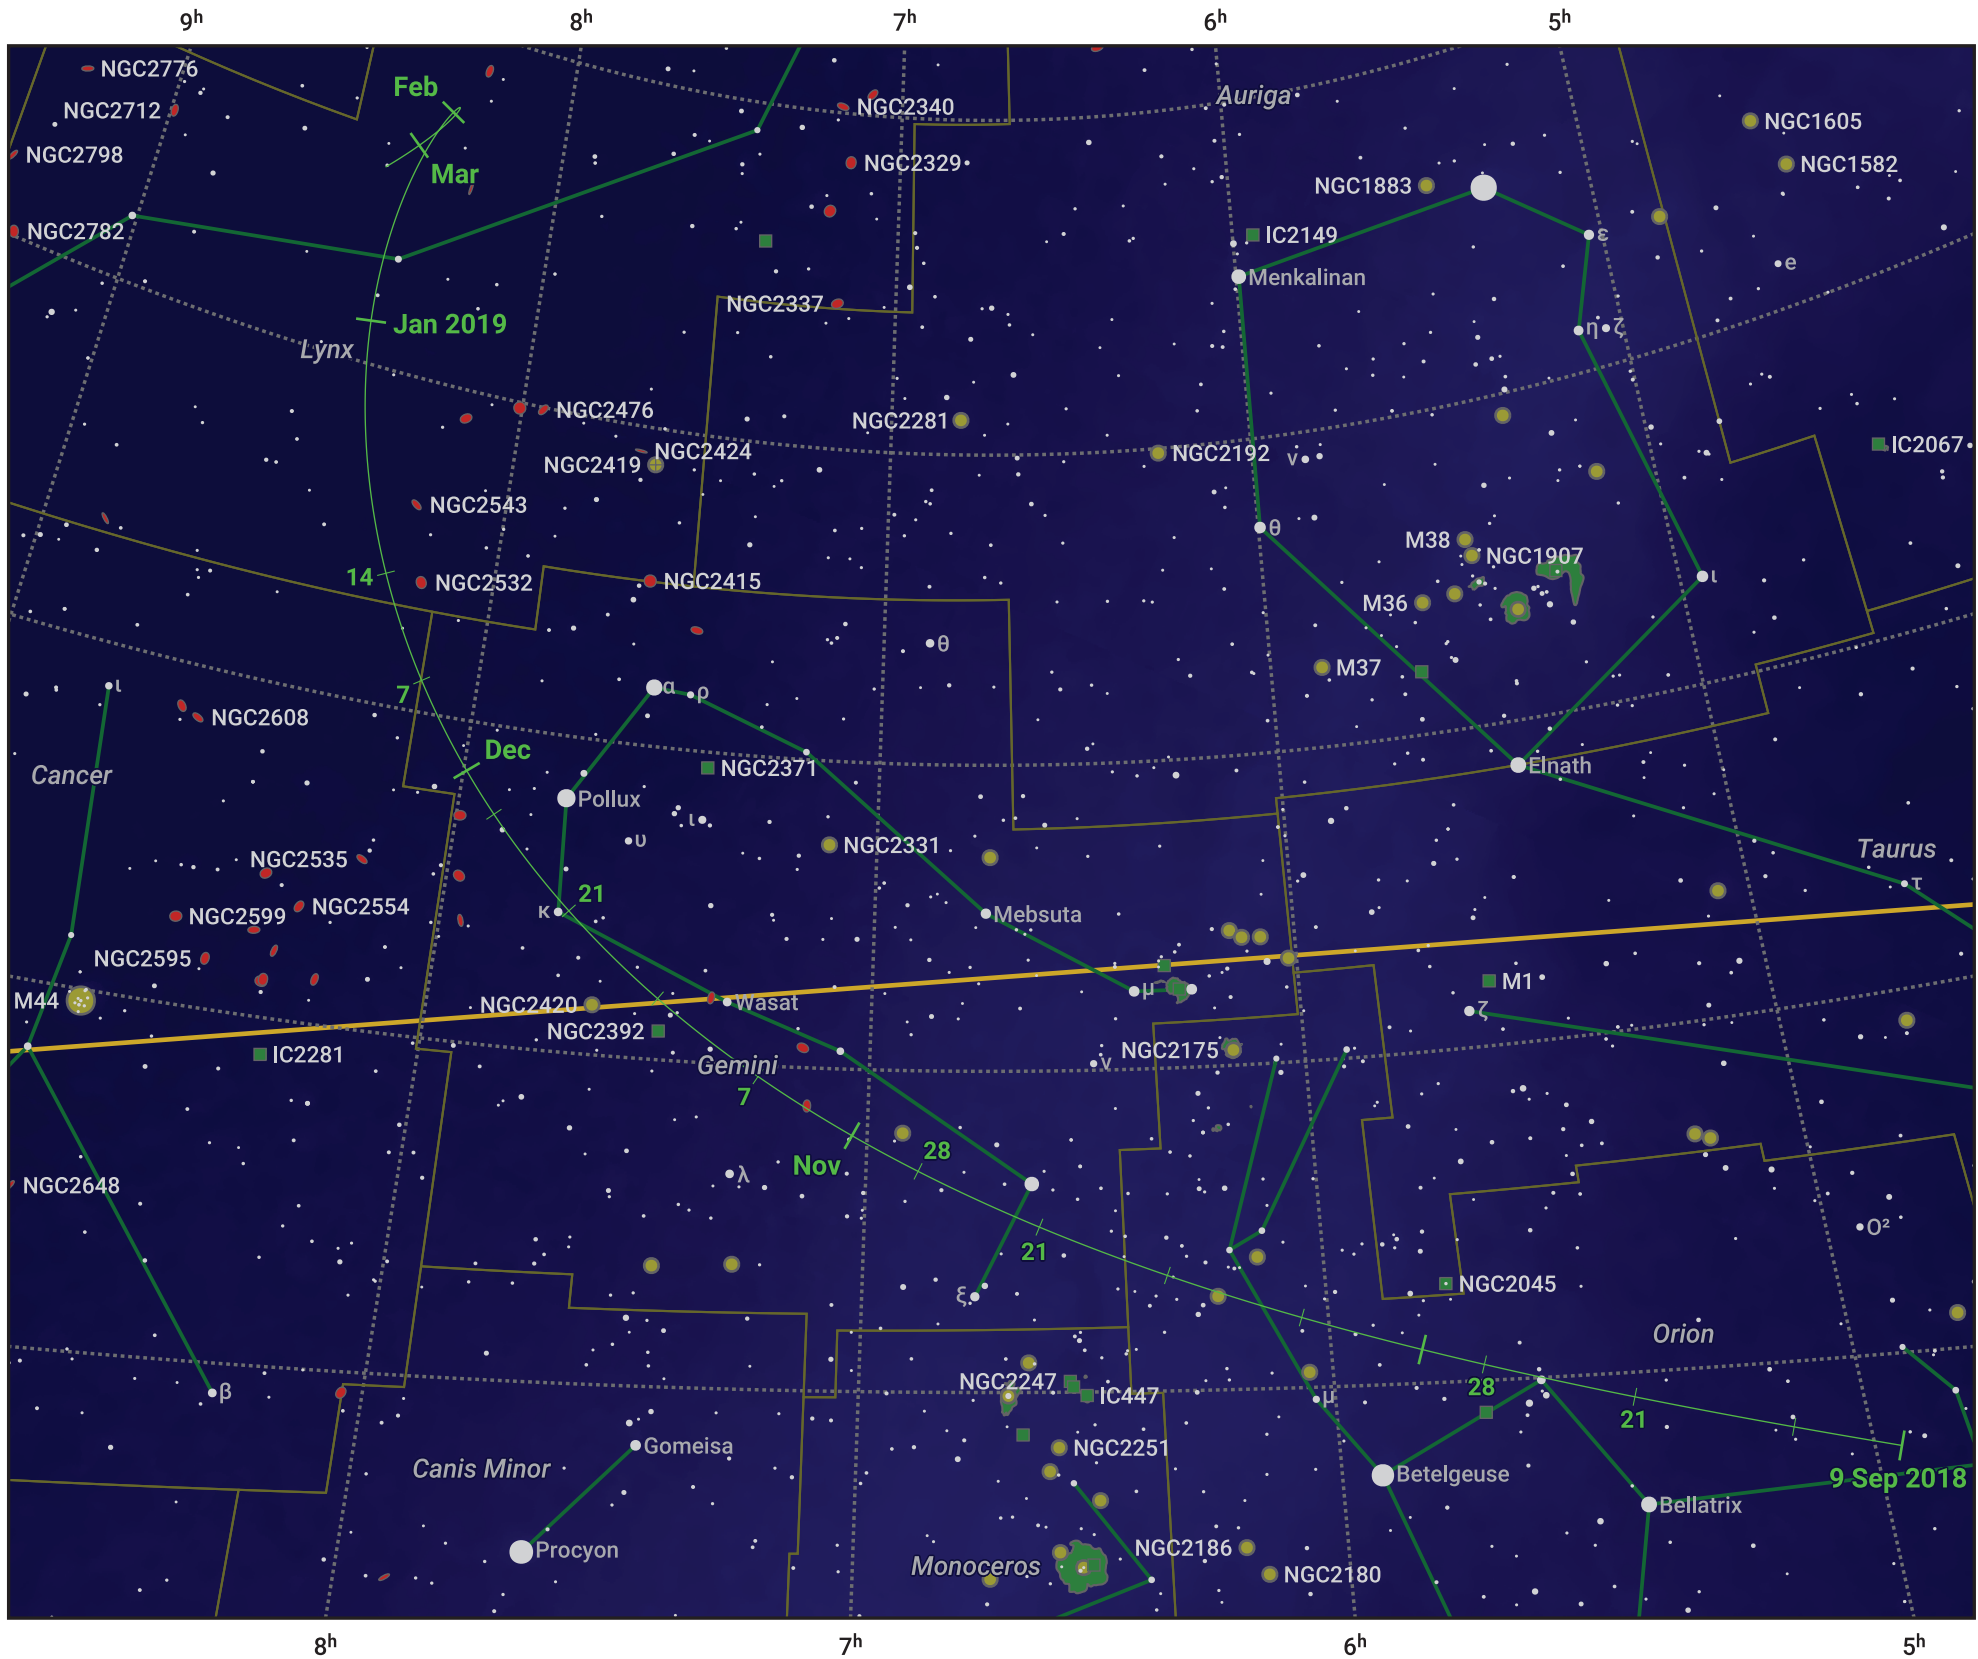

The path of 38P/Stephan-Oterma starting on 9 Sep 2018

© Dominic Ford 2011–2024. Date markers placed at midnight UTC. Downloaded from <https://in-the-sky.org>

Magnitude scale: 7.0 6.0 5.0 4.0 3.0 2.0 1.0 0.0

— Ecliptic Plane

- Galaxy
- Bright nebula
- Open cluster
- ⊕ Globular cluster

| Date | Mag |
|-------------|------|
| 2018 Oct 22 | 10.4 |
| 2018 Nov 1 | 10.2 |
| 2019 Jan 1 | 10.0 |
| 2019 Feb 26 | 11.4 |
| 2019 Mar 1 | 11.5 |