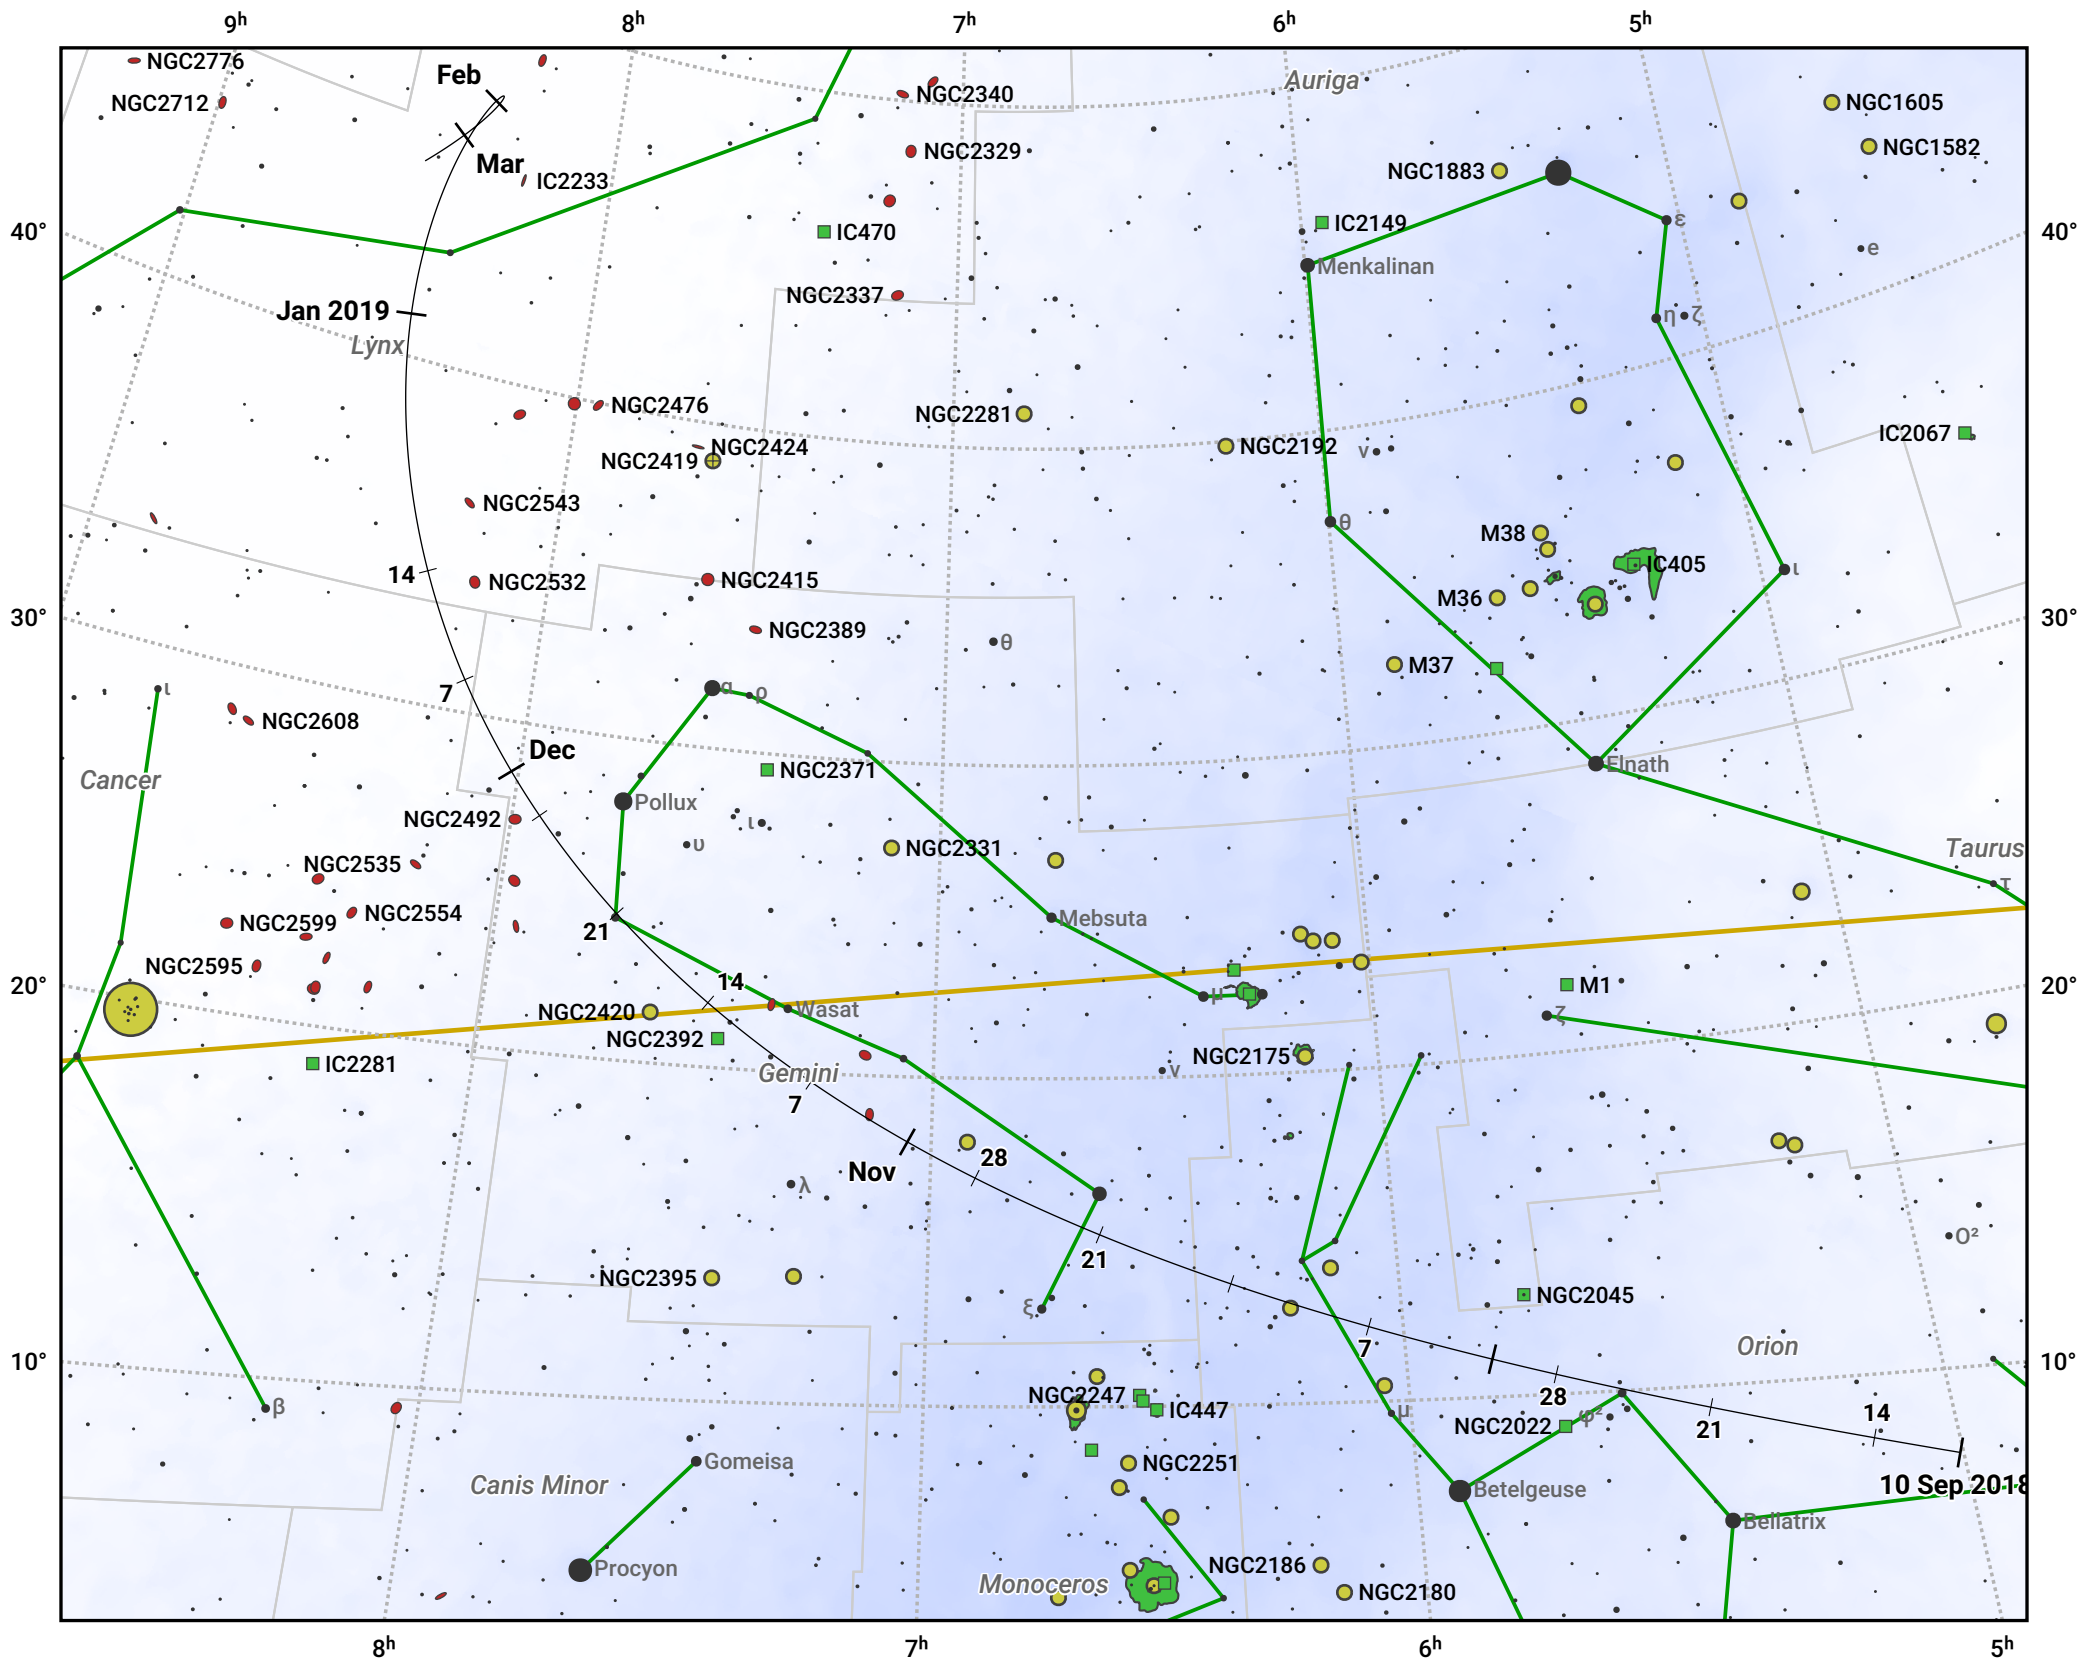

The path of 38P/Stephan-Oterma starting on 10 Sep 2018

© Dominic Ford 2011–2024. Date markers placed at midnight UTC. Downloaded from <https://in-the-sky.org>

Magnitude scale: 7.0 6.0 5.0 4.0 3.0 2.0 1.0 0.0

— Ecliptic Plane

Galaxy Bright nebula Open cluster Globular cluster

Date	Mag
2018 Oct 23	10.4
2018 Nov 1	10.2
2019 Jan 1	10.0
2019 Feb 25	11.4
2019 Mar 1	11.5