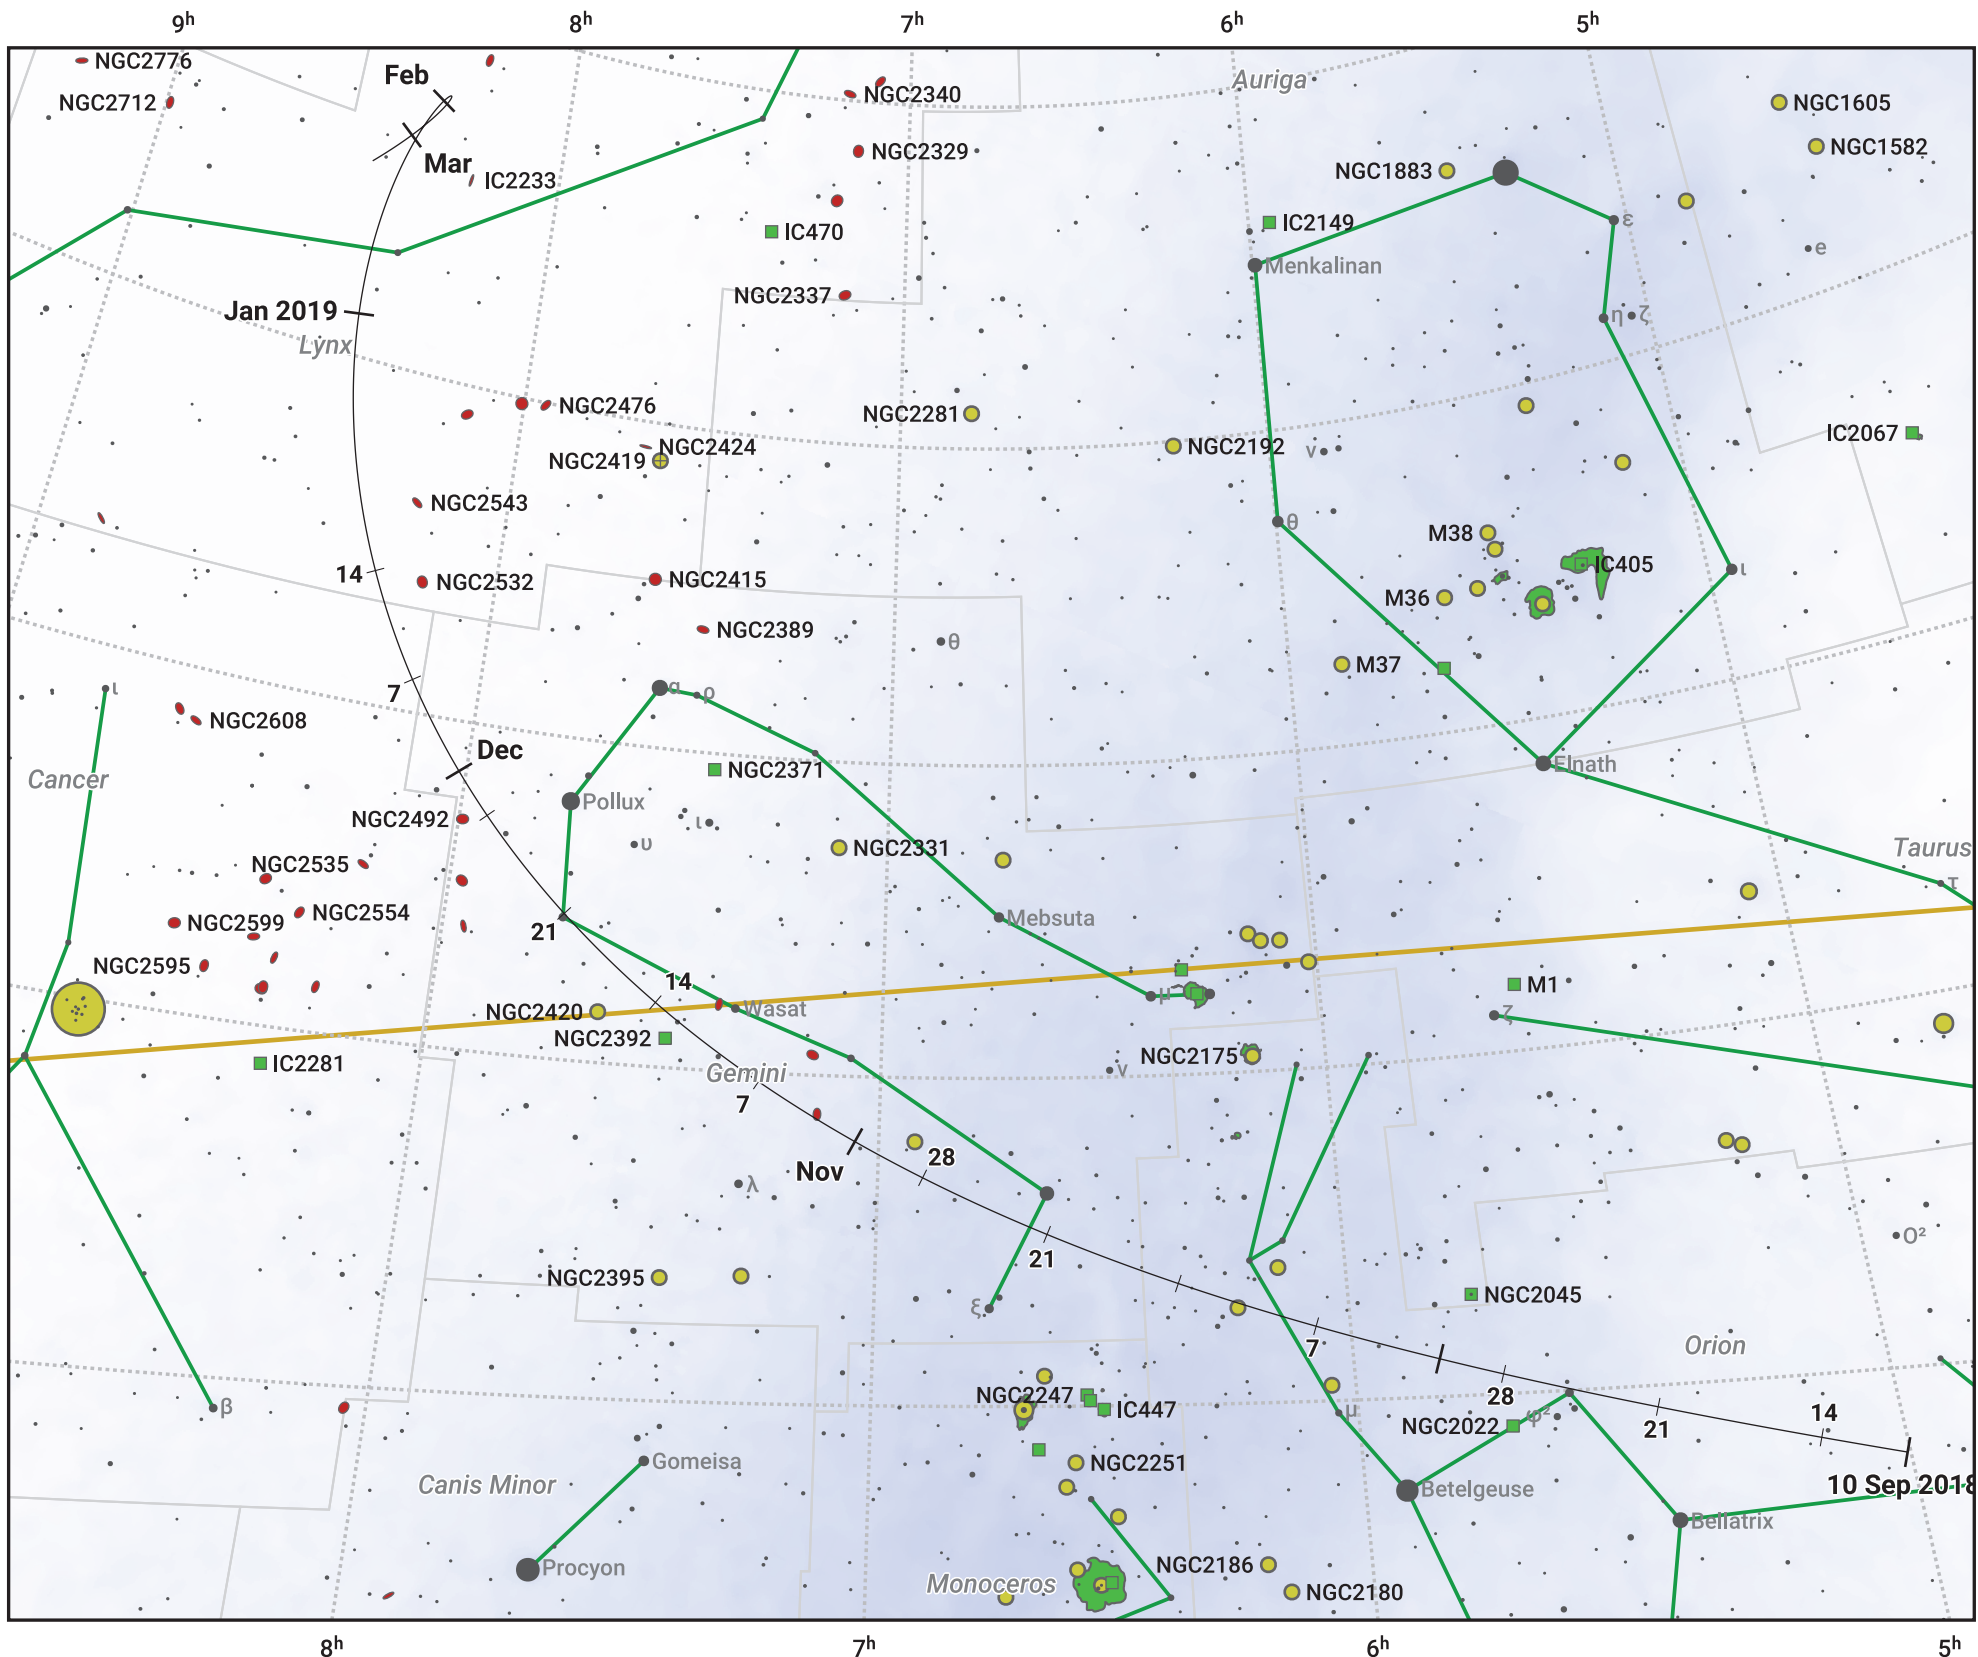

The path of 38P/Stephan-Oterma starting on 10 Sep 2018

© Dominic Ford 2011–2024. Date markers placed at midnight UTC. Downloaded from <https://in-the-sky.org>

Magnitude scale: 7.0 6.0 5.0 4.0 3.0 2.0 1.0 0.0

— Ecliptic Plane

Galaxy Bright nebula Open cluster Globular cluster

Date	Mag
2018 Oct 23	10.4
2018 Nov 1	10.2
2019 Jan 1	10.0
2019 Feb 25	11.4
2019 Mar 1	11.5