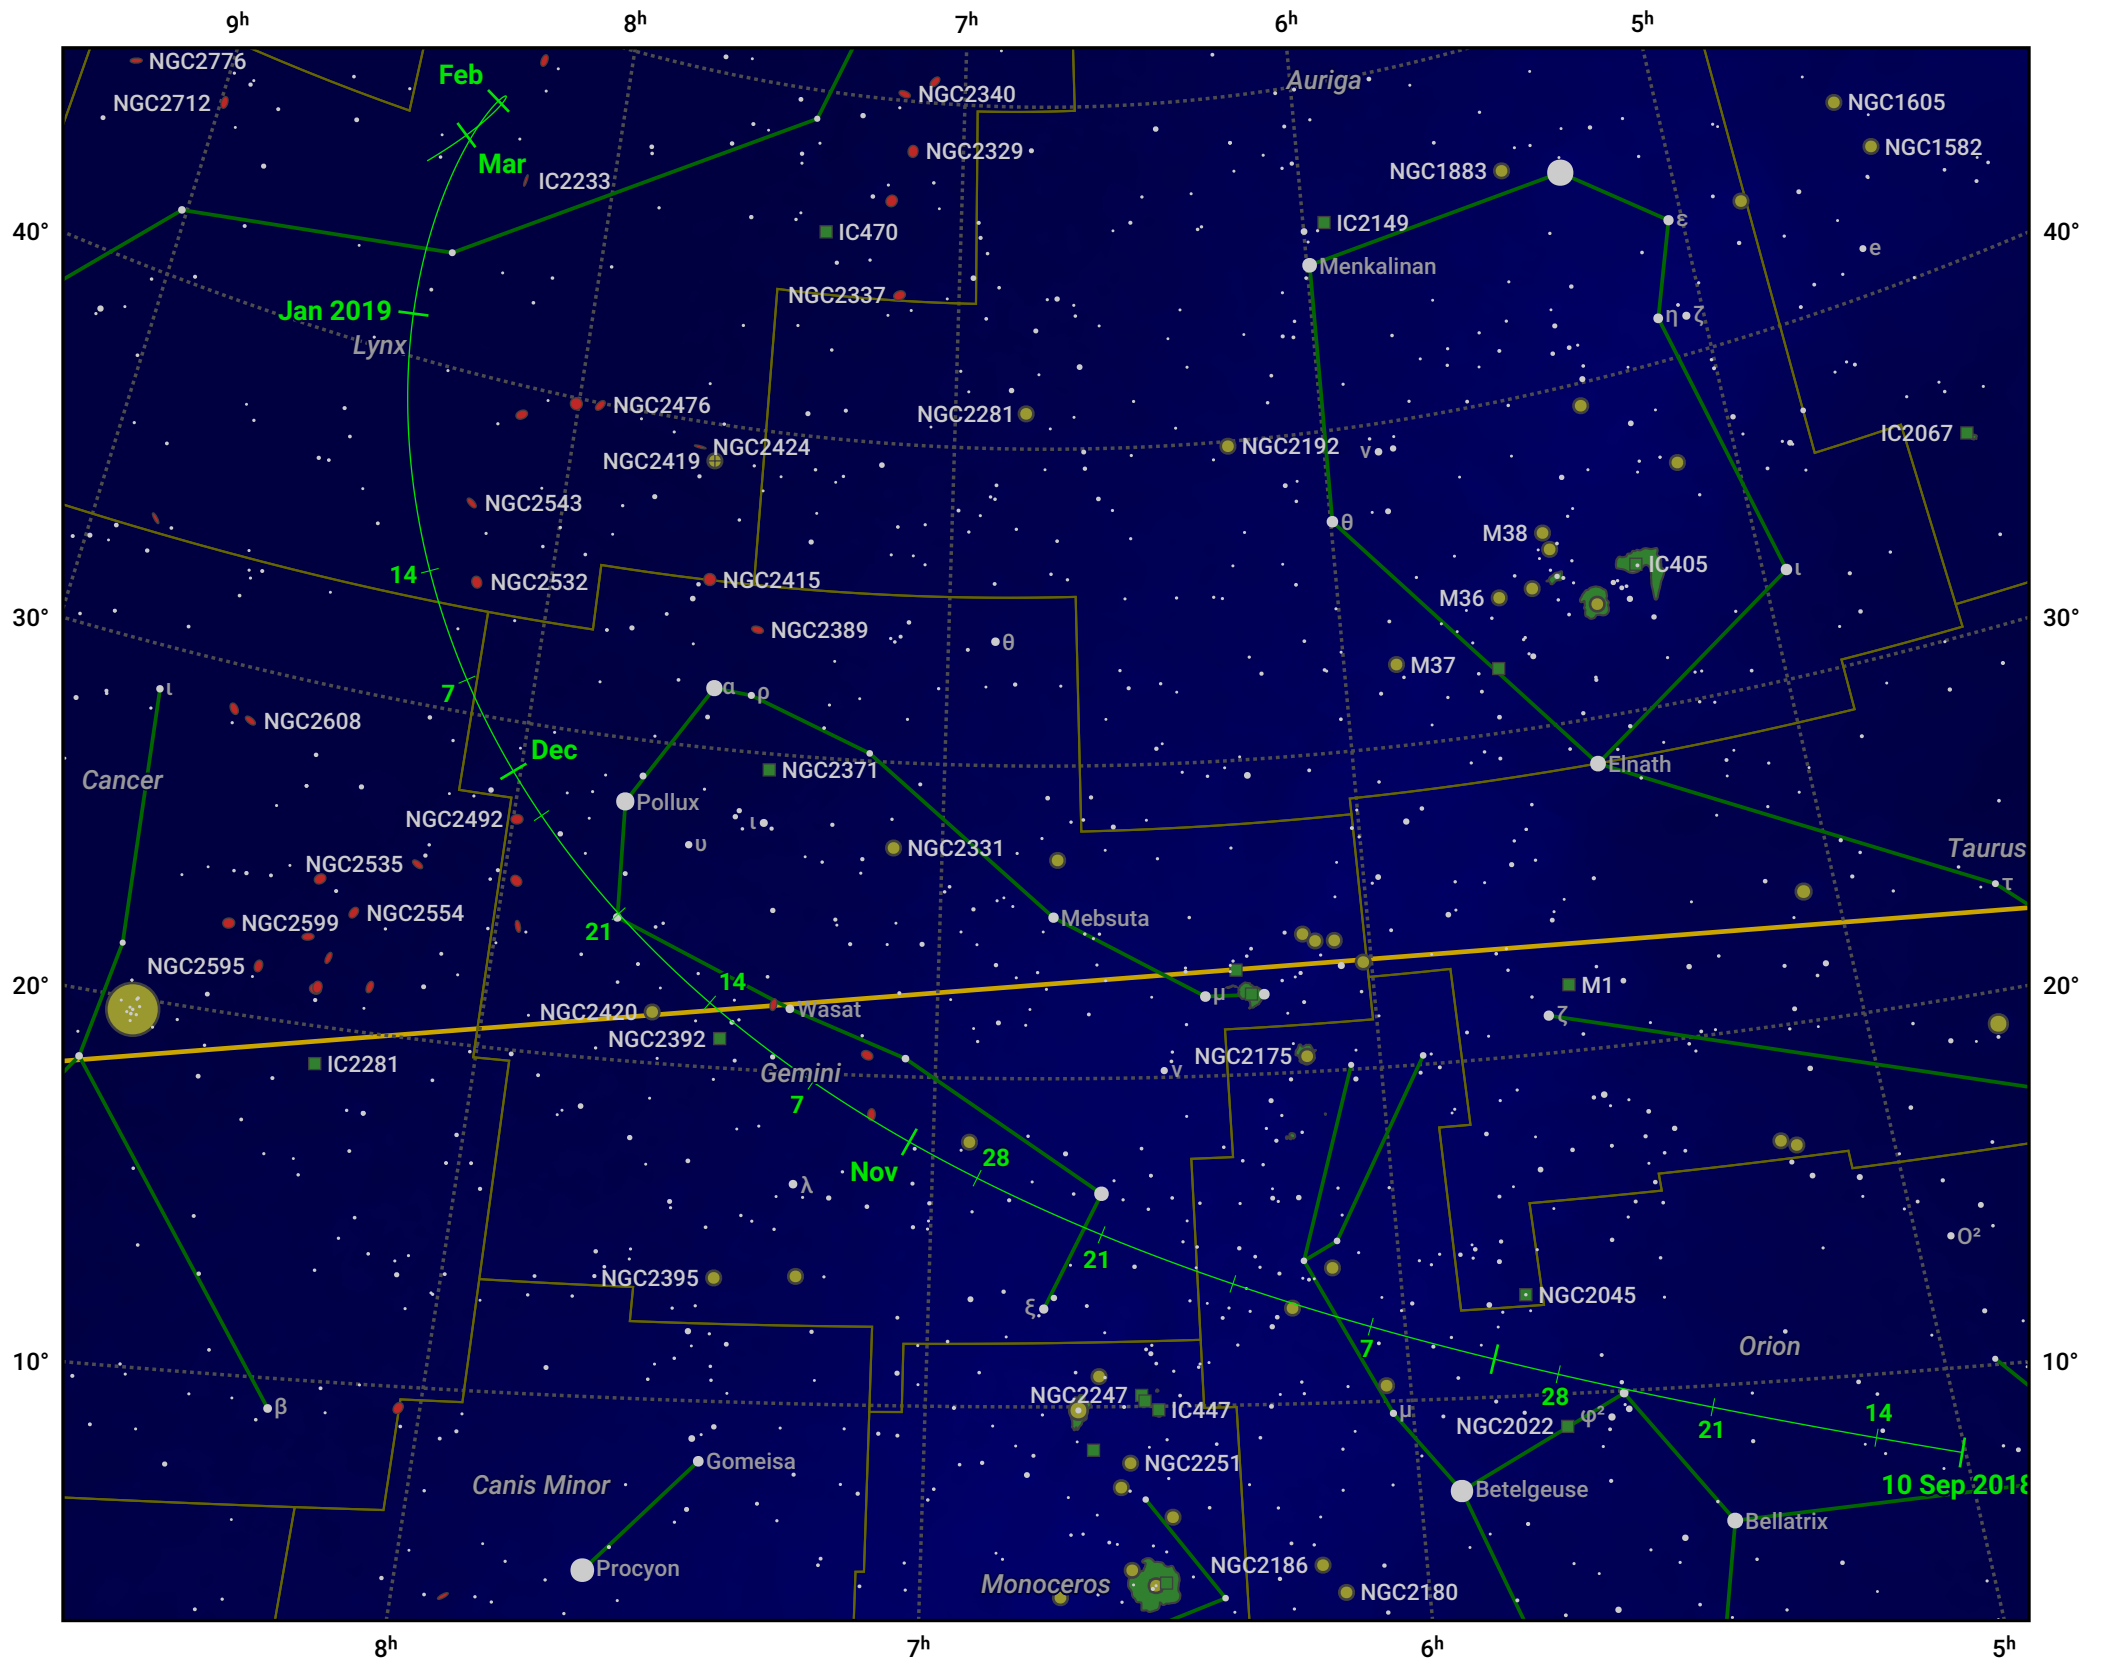

The path of 38P/Stephan-Oterma starting on 10 Sep 2018

© Dominic Ford 2011–2024. Date markers placed at midnight UTC. Downloaded from <https://in-the-sky.org>

Magnitude scale: 7.0 6.0 5.0 4.0 3.0 2.0 1.0 0.0

— Ecliptic Plane

Galaxy Bright nebula Open cluster Globular cluster

Date	Mag
2018 Oct 23	10.4
2018 Nov 1	10.2
2019 Jan 1	10.0
2019 Feb 25	11.4
2019 Mar 1	11.5