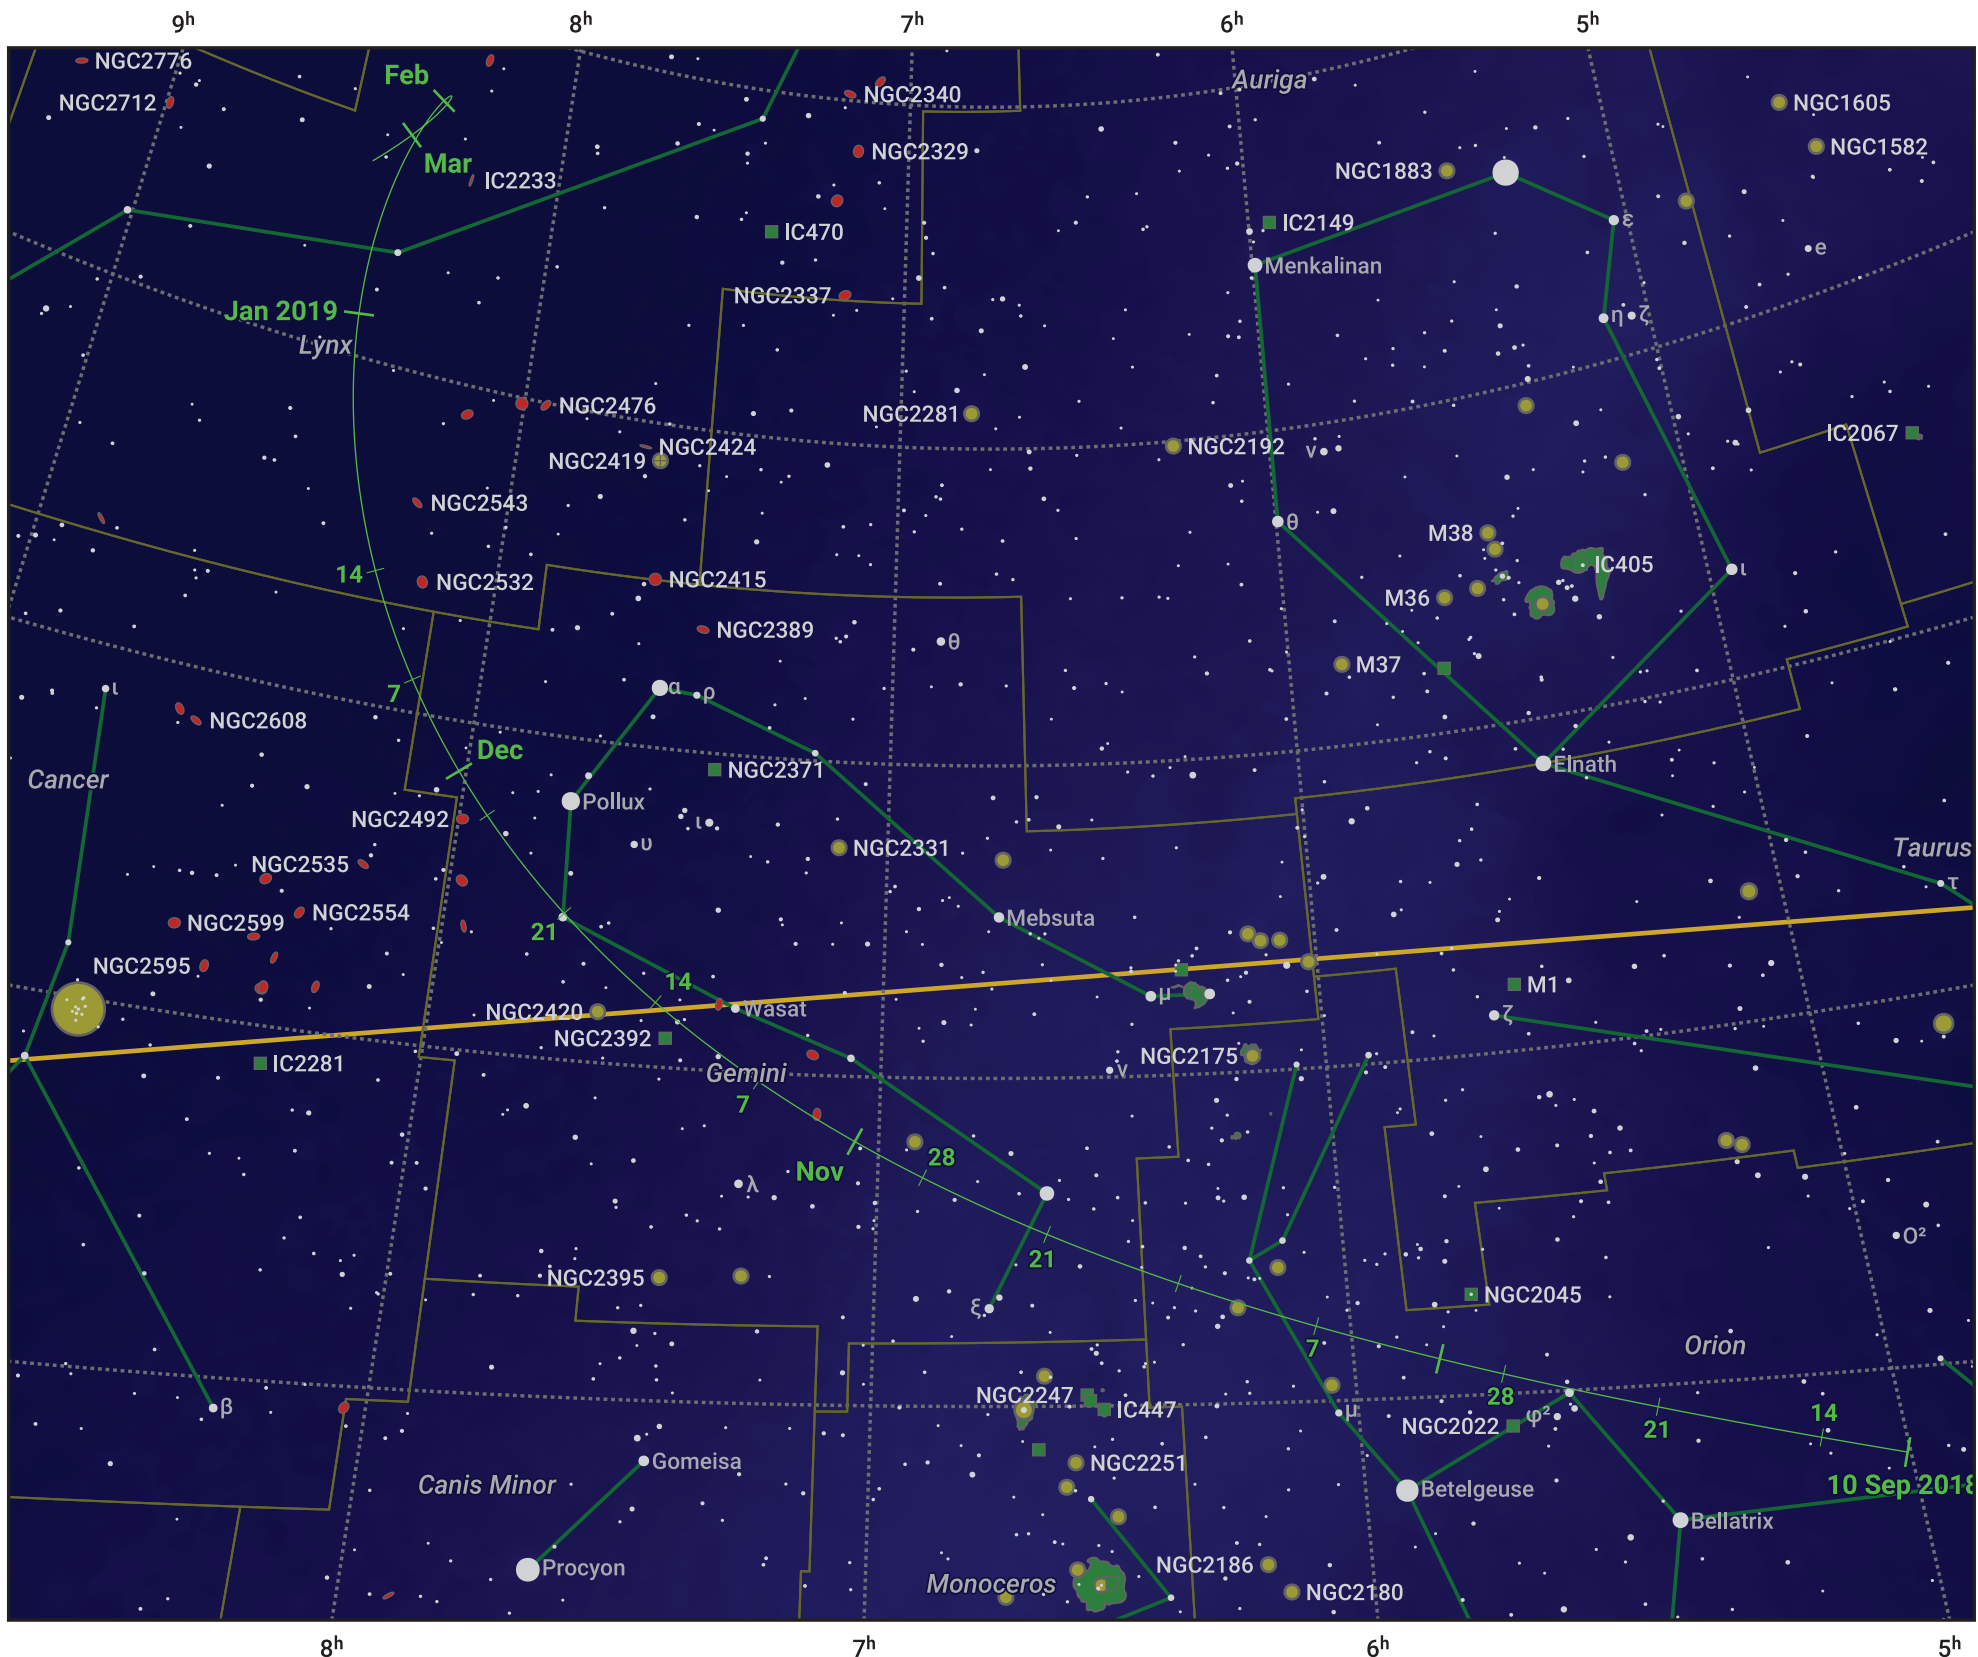

# The path of 38P/Stephan-Oterma starting on 10 Sep 2018

© Dominic Ford 2011–2024. Date markers placed at midnight UTC. Downloaded from <https://in-the-sky.org>

Magnitude scale: 7.0 6.0 5.0 4.0 3.0 2.0 1.0 0.0

— Ecliptic Plane

- Galaxy
- Bright nebula
- Open cluster
- ⊕ Globular cluster

Date	Mag
2018 Oct 23	10.4
2018 Nov 1	10.2
2019 Jan 1	10.0
2019 Feb 25	11.4
2019 Mar 1	11.5